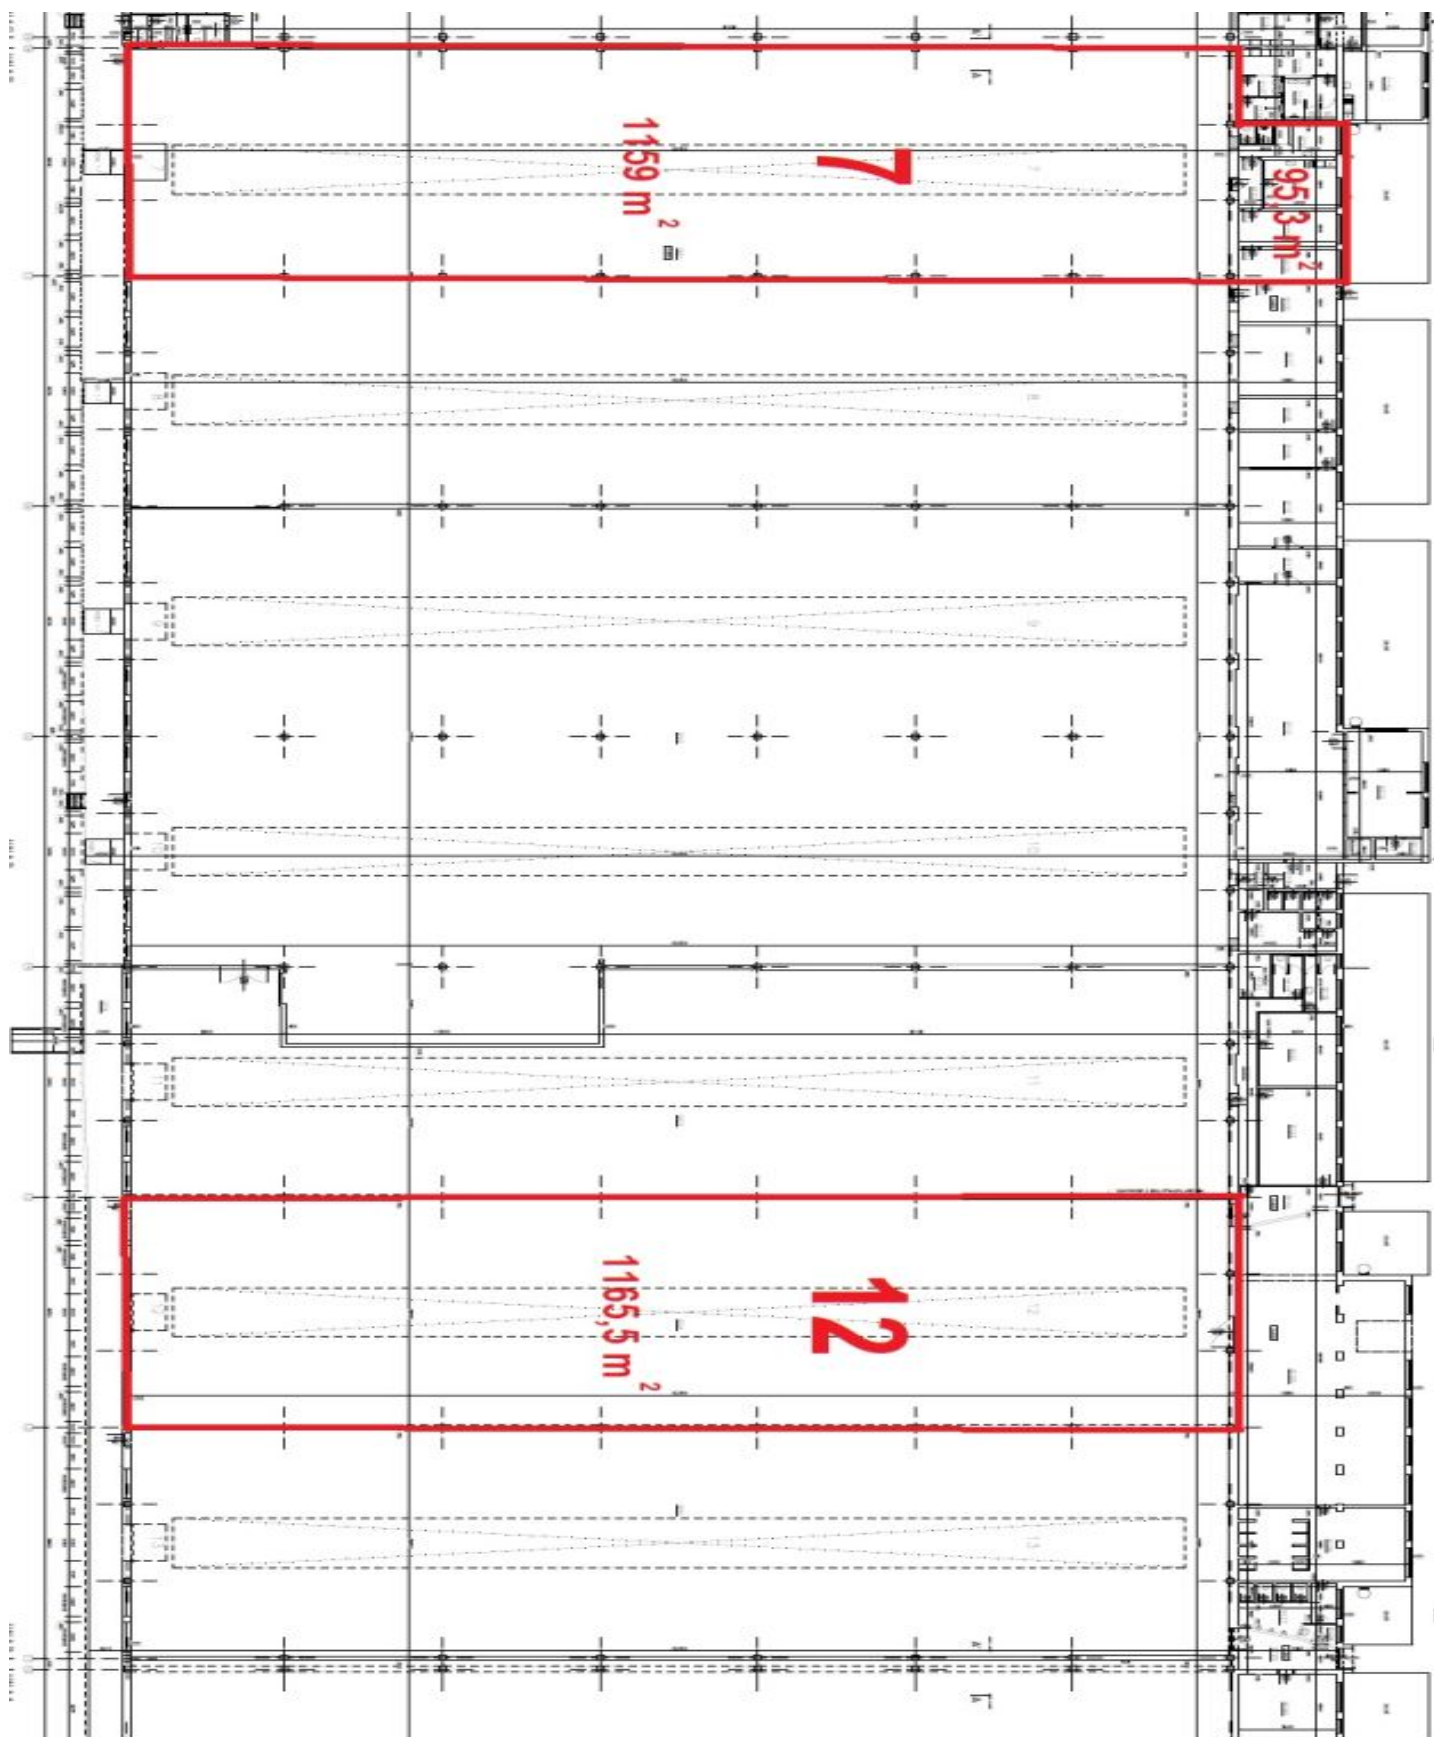

Industrial space

1254 m², Vyškov, Rousínov, Tománkova

Ask for price

Industrial space

1 254 m², Vyškov, Rousínov, Tománkova

Ask for price

Total area	1 254 m ²
Available area for rent	1 254 m ²
Ceiling height	5 m
Floor loading capacity	10 t/m ²
Column grid structure	—
Structure	Reinforced concrete structure
PENB	G
Reference number	107189

1 159 sq.m. of industrial, warehouse and office space with facilities with an area of **95,3 sq.m** for lease in the industrial area situated close to Brno. Premises are suitable for light industry, logistics and business activity.

Location:

The park is located in Rousínov, about 20 km east of Brno, close to the D1 highway.

Features and Services:

- Gas heating
- Clear height 5 m
- Floor loading capacity 10 t / m²
- Loading ramps
- Handling area
- Parking for trucks
- Parking for cars

Office:

Variable space

Lessee pays no commission.

Industrial space

1254 m², Vyškov, Rousínov, Tománkova

Ask for price