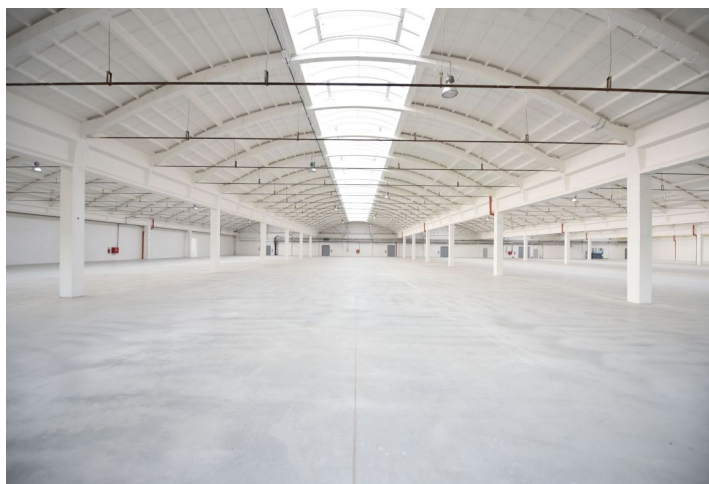

Industrial space

1254 m², Vyškov, Rousínov, Tománkova

Ask for price

Industrial space

1 254 m², Vyškov, Rousínov, Tománkova

Ask for price

Total area	1 254 m ²
Available area for rent	1 254 m ²
Ceiling height	5 m
Floor loading capacity	10 t/m ²
Column grid structure	—
Structure	Reinforced concrete structure
PENB	G
Reference number	107189

1 159 sq.m. of industrial, warehouse and office space with facilities with an area of **95,3 sq.m** for lease in the industrial area situated close to Brno. Premises are suitable for light industry, logistics and business activity.

Location:

The park is located in Rousínov, about 20 km east of Brno, close to the D1 highway.

Features and Services:

- Gas heating
- Clear height 5 m
- Floor loading capacity 10 t / m²
- Loading ramps
- Handling area
- Parking for trucks
- Parking for cars