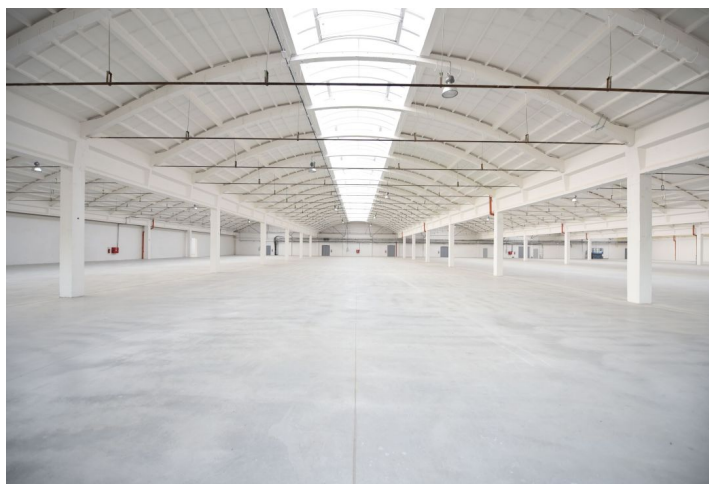

Industrial space

1166 m², Vyškov, Rousínov, Tománkova

Ask for price

Industrial space

1 166 m², Vyškov, Rousínov, Tománkova

Ask for price

Total area	1 166 m ²
Available area for rent	1 166 m ²
Ceiling height	5 m
Floor loading capacity	10 t/m ²
Column grid structure	—
Structure	Reinforced concrete structure
PENB	G
Reference number	107190

1 165,5 sq.m. of industrial, warehouse and office space for lease in the industrial area situated close to Brno. Premises are suitable for light industry, logistics and business activity.

Location:

The park is located in Rousínov, about 20 km east of Brno, close to the D1 highway.

Features and Services:

- Gas heating
- Clear height 5 m
- Floor loading capacity 10 t / m²
- Loading ramps
- Handling area
- Parking for trucks
- Parking for cars

Office:

Variable space

Lessee pays no commission.