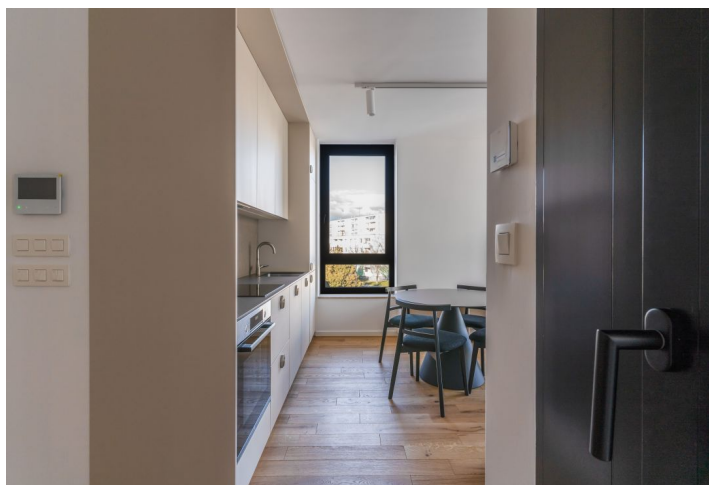

Apartment One-bedroom (2+kk)

€ 259 900 | CZK 6 567 673

41.53 m², Bratislava II, Podunajské Biskupice, Podunajská