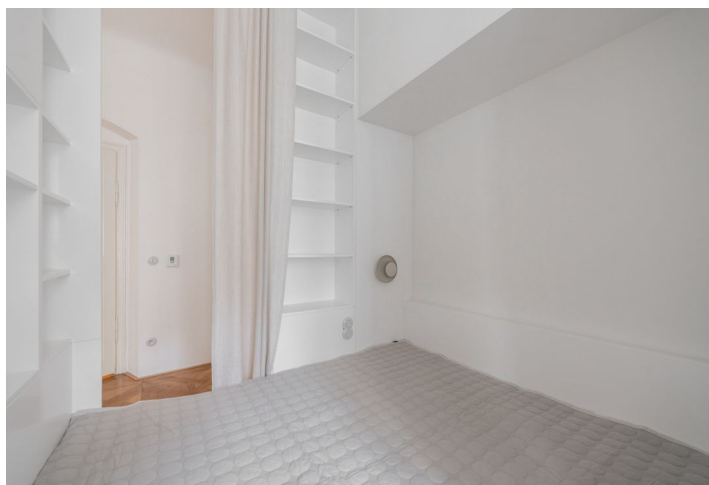

Apartment Studio (1+1)

41 m², Prague 1, Nové Město, Spálená

€ 989 | CZK 25 000