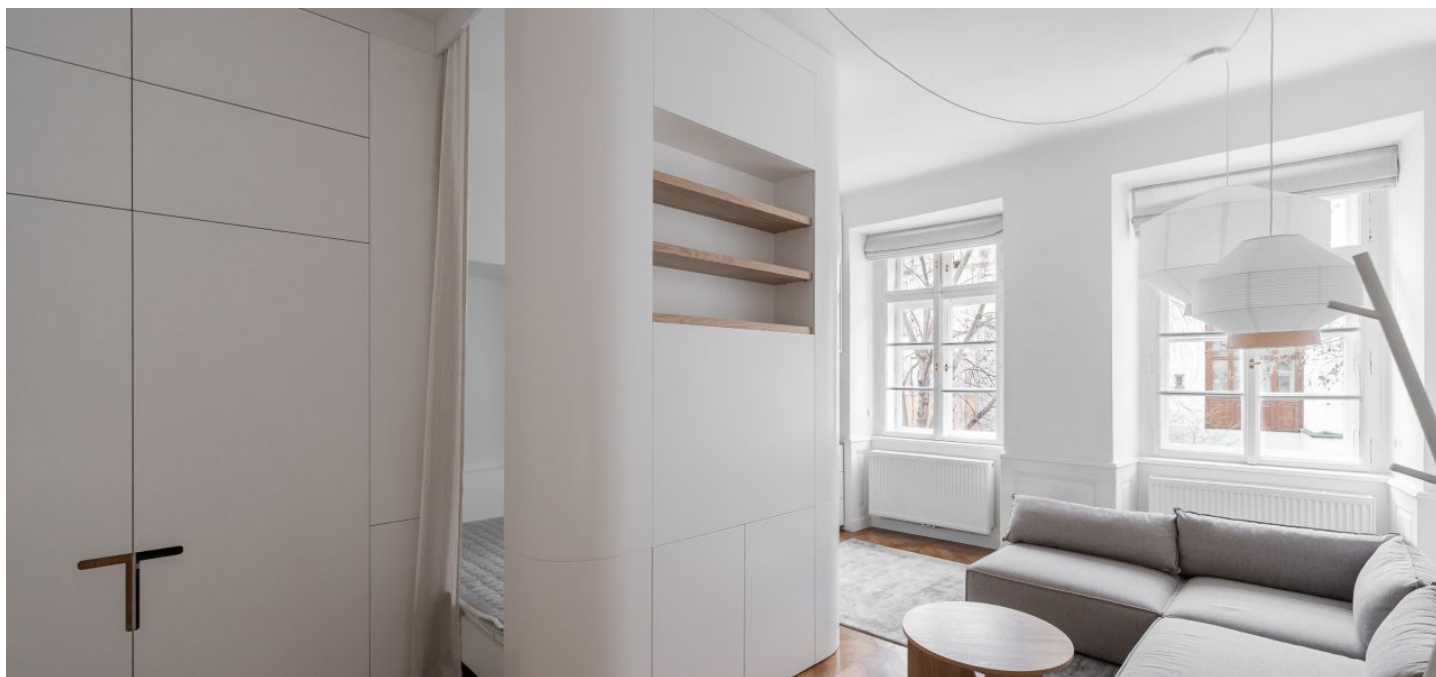

Apartment Studio (1+1)

41 m², Prague 1, Nové Město, Spálená

€ 989 | CZK 25 000