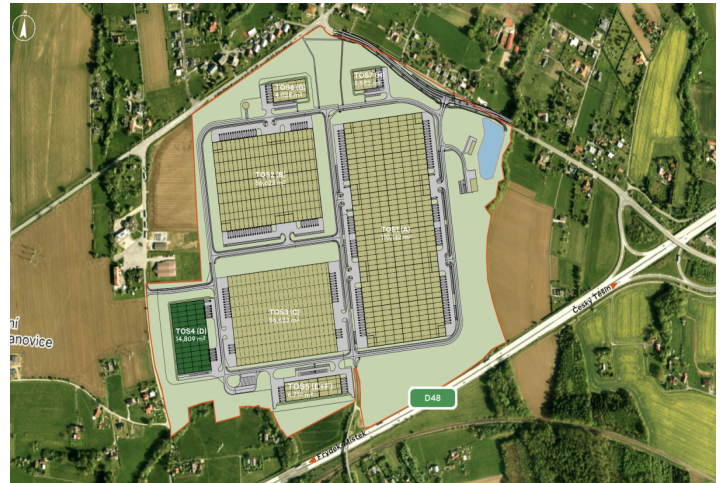

## Warehouse space

110 232 m<sup>2</sup>, Frýdek-Místek, Dolní Tošanovice

Ask for price

## Warehouse space

110 232 m<sup>2</sup>, Frýdek-Místek, Dolní Tošanovice

**Ask for price**

|                                |                               |
|--------------------------------|-------------------------------|
| <b>Total area</b>              | 110 232 m <sup>2</sup>        |
| <b>Available area for rent</b> | 110 132 m <sup>2</sup>        |
| <b>Ceiling height</b>          | 12 m                          |
| <b>Floor loading capacity</b>  | 7 t/m <sup>2</sup>            |
| <b>Column grid structure</b>   | —                             |
| <b>Structure</b>               | Reinforced concrete structure |
| <b>PENB</b>                    | G                             |
| <b>Reference number</b>        | 107691                        |

**110,132 m<sup>2</sup>** of warehouse, industrial and office class A space for lease. The 68 ha site offers 7 halls for lease with a total leasable area of 251,600 m<sup>2</sup>. The premises are suitable for warehousing, logistics, distribution, and light manufacturing. Turn-key, built-to-suit solutions to fit clients' exact requirements. Available within 12 months after signing the contract.

### Location:

The park is located in Dolní Tošanovice less than a kilometre from the D48 motorway (Frýdek-Místek - Český Těšín - Poland).