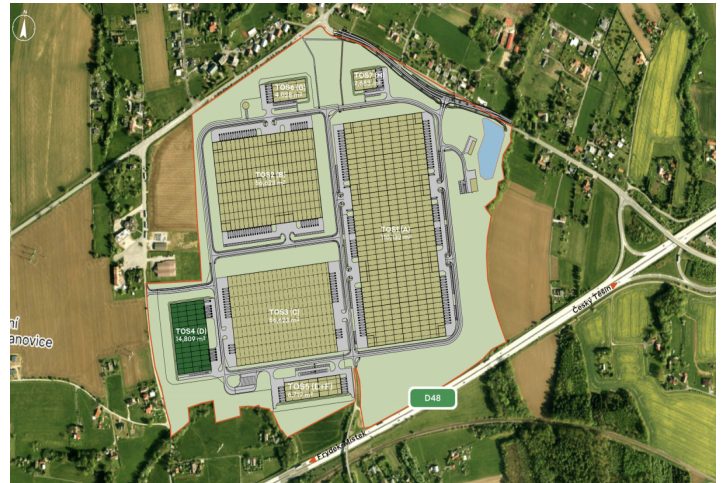

## Warehouse space

56 632 m<sup>2</sup>, Frýdek-Místek, Dolní Tošanovice

Ask for price

## Warehouse space

56 632 m<sup>2</sup>, Frýdek-Místek, Dolní Tošanovice

**Ask for price**

|                                |                               |
|--------------------------------|-------------------------------|
| <b>Total area</b>              | 56 632 m <sup>2</sup>         |
| <b>Available area for rent</b> | 56 632 m <sup>2</sup>         |
| <b>Ceiling height</b>          | 12 m                          |
| <b>Floor loading capacity</b>  | 7 t/m <sup>2</sup>            |
| <b>Column grid structure</b>   | —                             |
| <b>Structure</b>               | Reinforced concrete structure |
| <b>PENB</b>                    | G                             |
| <b>Reference number</b>        | 107692                        |

**56,632 m<sup>2</sup>** of warehouse, industrial and office class A space for lease. The 68 ha site offers 7 halls for lease with a total leasable area of 251,600 m<sup>2</sup>. The premises are suitable for warehousing, logistics, distribution, and light manufacturing. Turn-key, built-to-suit solutions to fit clients' exact requirements. Available within 12 months after signing the contract.

### Location:

The park is located in Dolní Tošanovice less than a kilometre from the D48 motorway (Frýdek-Místek - Český Těšín - Poland).