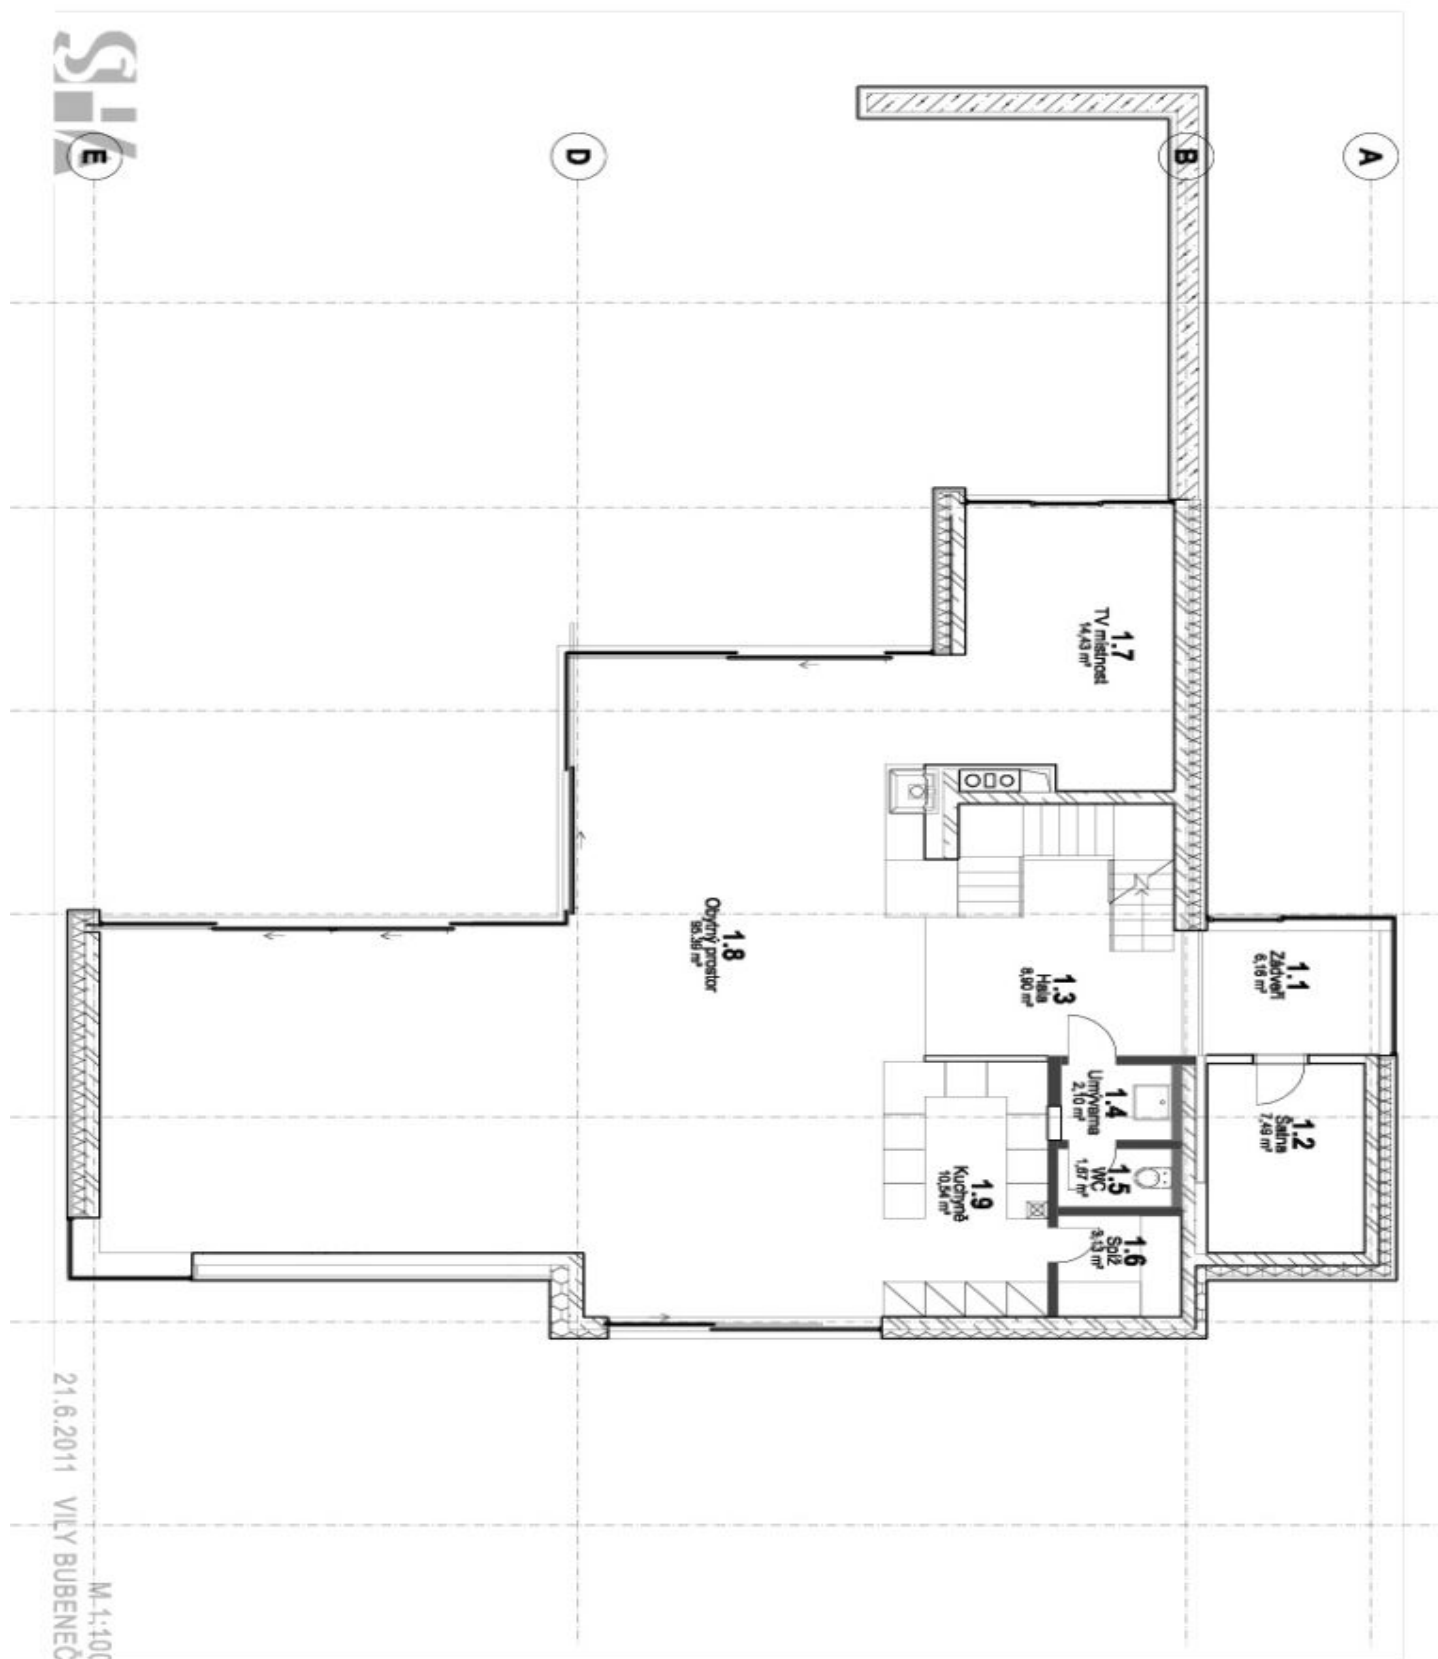

Highly benefiting from perfect finishes and top quality materials incl. travertine, large format glass panels, and oak and walnut woodwork, the house is well laid out on three floors plus a full basement. There is a spacious kitchen with dining area and a fireplace, plus a comfortable lounge with access to the patio and garden with the heated pool and jacuzzi, TV room, four bedrooms, three bathrooms and two walk-in closets. The top floor is a glassed in office/library/bedroom with access to the roof terrace overlooking the green neighborhood. The basement floor includes sauna, fitness room, utility area, laundry, storage rooms, and a separate service entrance.

House Five-bedroom (6+1)

Rented

460 m², Prague 6, Bubeneč, Juarezova

House Five-bedroom (6+1)

460 m², Prague 6, Bubeneč, Juarezova

Rented

House Five-bedroom (6+1)

460 m², Prague 6, Bubeneč, Juarezova

Rented

House Five-bedroom (6+1)

460 m², Prague 6, Bubeneč, Juarezova

Rented