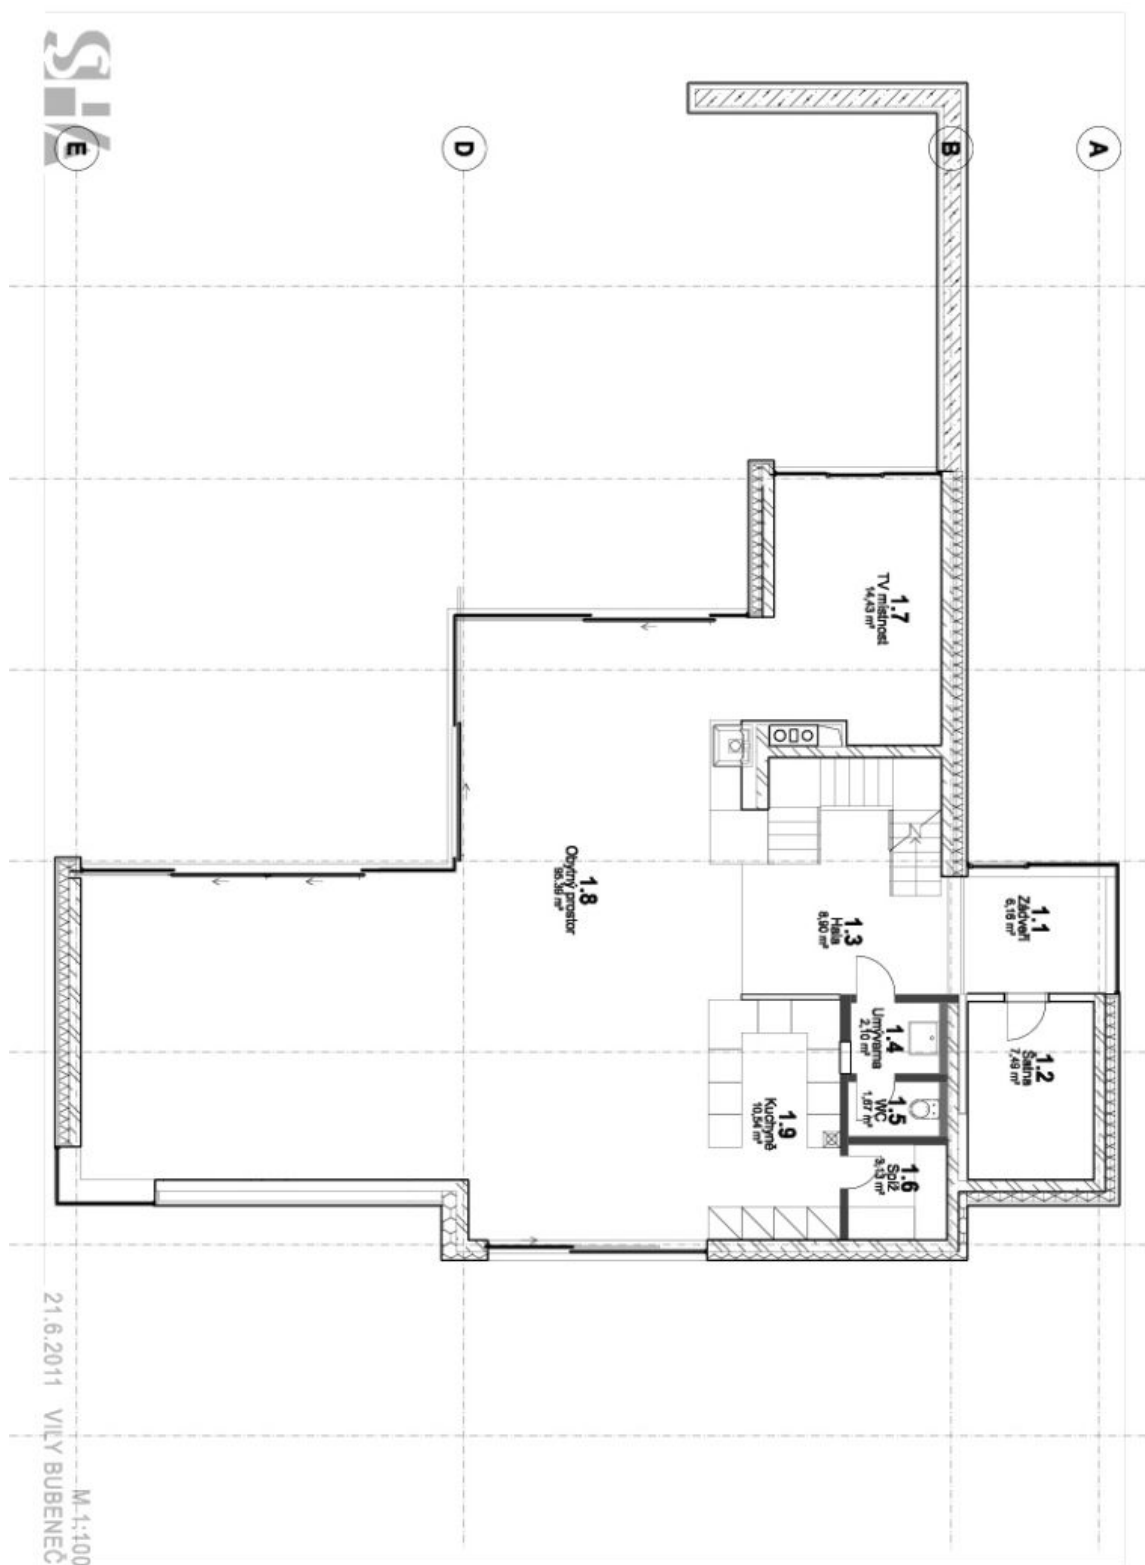

Highly benefiting from perfect finishes and top quality materials incl. travertine, large format glass panels, and oak and walnut woodwork, the house is well laid out on three floors plus a full basement. There is a spacious kitchen with dining area and a fireplace, plus a comfortable lounge with access to the patio and garden with the heated pool and jacuzzi, TV room, four bedrooms, three bathrooms and two walk-in closets. The top floor is a glassed in office/library/bedroom with access to the roof terrace overlooking the green neighborhood. The basement floor includes sauna, fitness room, utility area, laundry, storage rooms, and a separate service entrance.

House Five-bedroom (6+1)

460 m², Prague 6, Bubeneč, Juarezova

Rented

House Five-bedroom (6+1)

460 m², Prague 6, Bubeneč, Juarezova

Rented

House Five-bedroom (6+1)

460 m², Prague 6, Bubeneč, Juarezova

Rented

House Five-bedroom (6+1)

Rented

460 m², Prague 6, Bubeneč, Juarezova