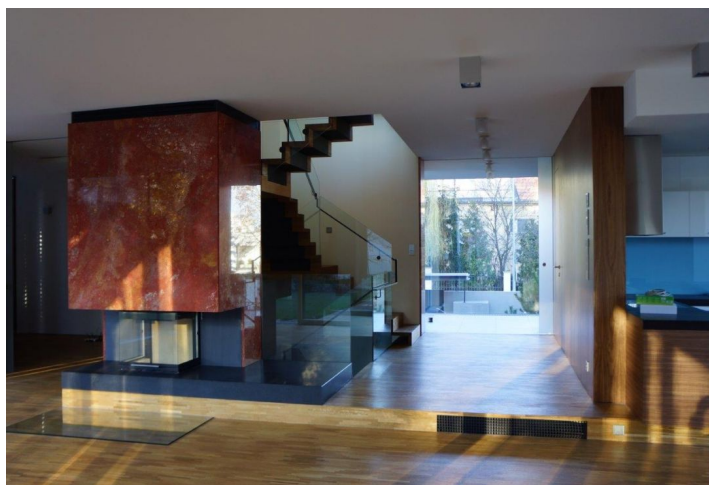

House Five-bedroom (6+1)

Rented

460 m², Prague 6, Bubeneč, Juarezova