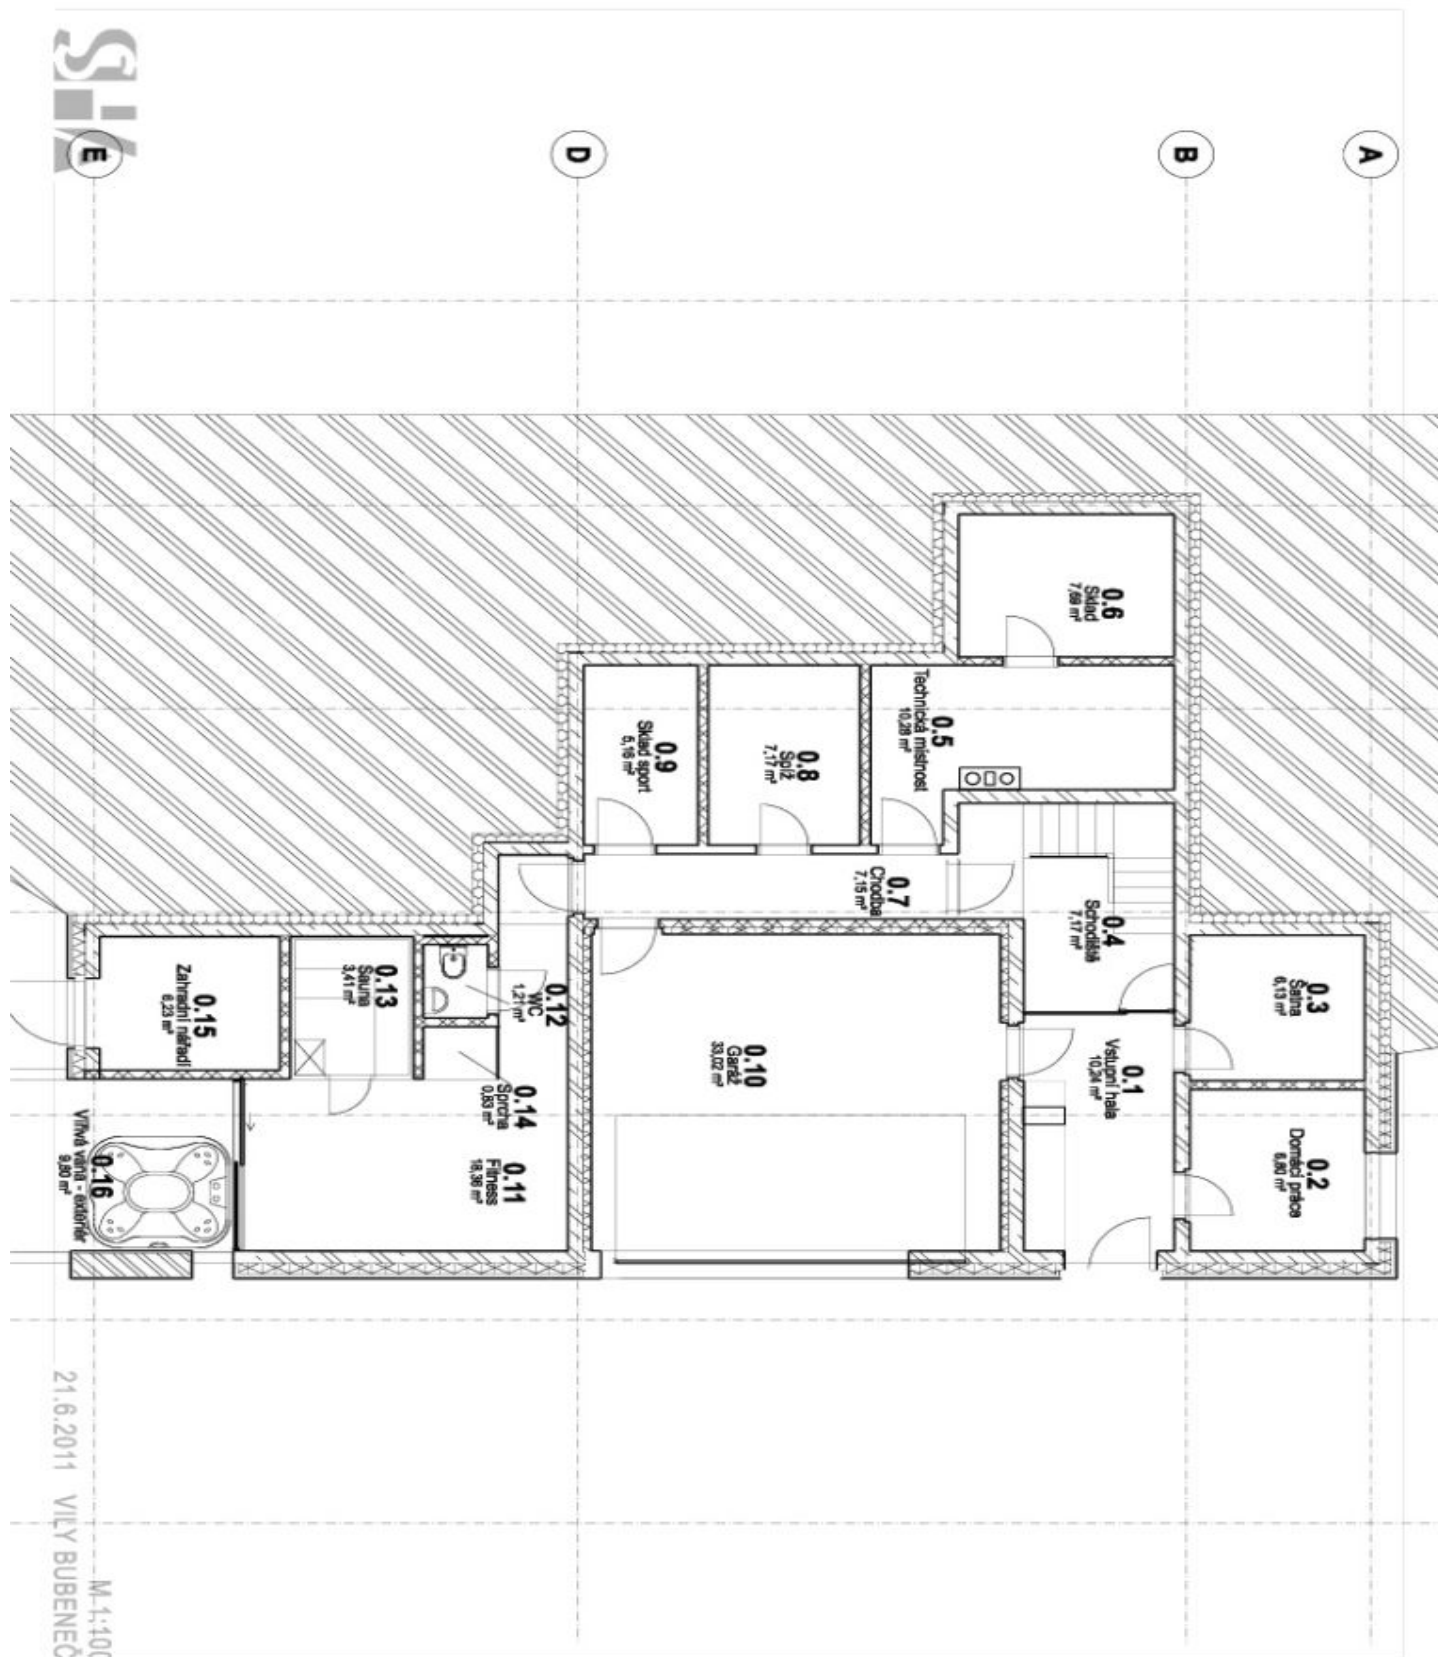

Highly benefiting from perfect finishes and top quality materials incl. travertine, large format glass panels, and oak and walnut woodwork, the house is well laid out on three floors plus a full basement. There is a spacious kitchen with dining area and a fireplace, plus a comfortable lounge with access to the patio and garden with the heated pool and jacuzzi, TV room, four bedrooms, three bathrooms and two walk-in closets. The top floor is a glassed in office/library/bedroom with access to the roof terrace overlooking the green neighborhood. The basement floor includes sauna, fitness room, utility area, laundry, storage rooms, and a separate service entrance.

House Five-bedroom (6+1)

Rented

460 m², Prague 6, Bubeneč, Juarezova

House Five-bedroom (6+1)

460 m², Prague 6, Bubeneč, Juarezova

Rented

House Five-bedroom (6+1)

460 m², Prague 6, Bubeneč, Juarezova

Rented

House Five-bedroom (6+1)

460 m², Prague 6, Bubeneč, Juarezova

Rented