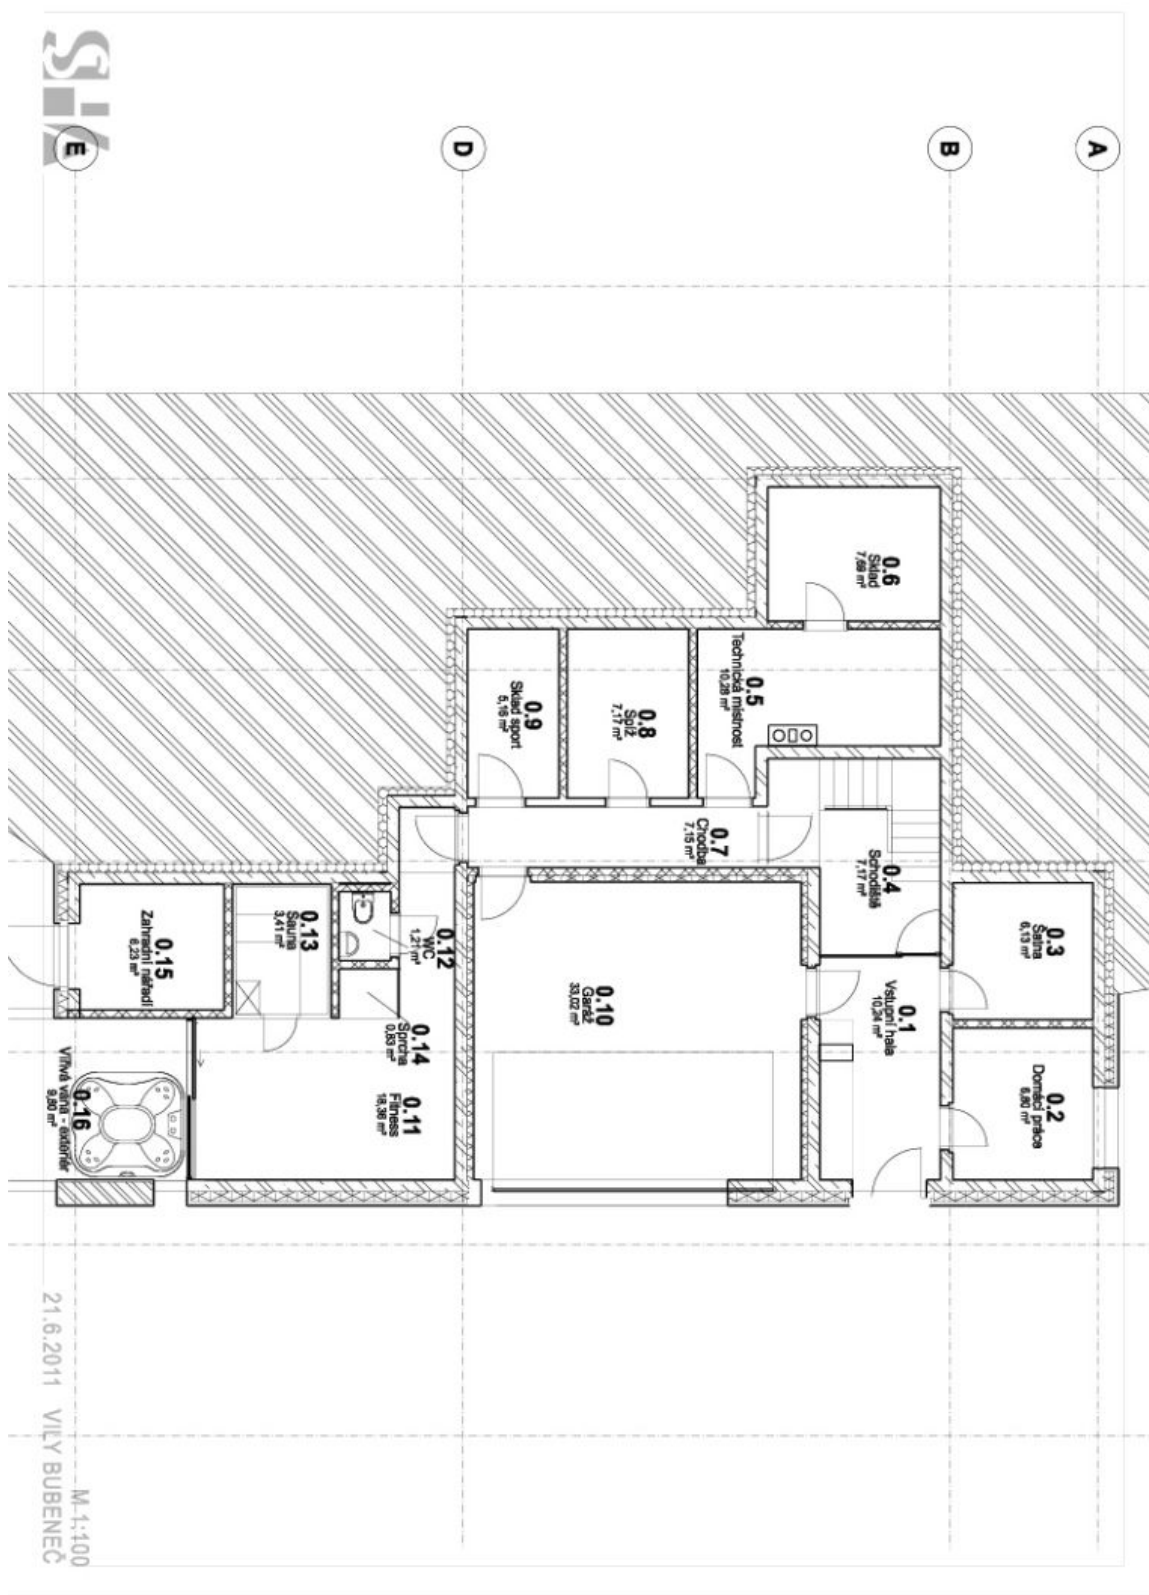

Highly benefiting from perfect finishes and top quality materials incl. travertine, large format glass panels, and oak and walnut woodwork, the house is well laid out on three floors plus a full basement. There is a spacious kitchen with dining area and a fireplace, plus a comfortable lounge with access to the patio and garden with the heated pool and jacuzzi, TV room, four bedrooms, three bathrooms and two walk-in closets. The top floor is a glassed in office/library/bedroom with access to the roof terrace overlooking the green neighborhood. The basement floor includes sauna, fitness room, utility area, laundry, storage rooms, and a separate service entrance.

House Five-bedroom (6+1)

460 m², Praha 6, Bubeneč, Juarezova

Rented

House Five-bedroom (6+1)

460 m², Praha 6, Bubeneč, Juarezova

Rented

House Five-bedroom (6+1)

460 m², Praha 6, Bubeneč, Juarezova