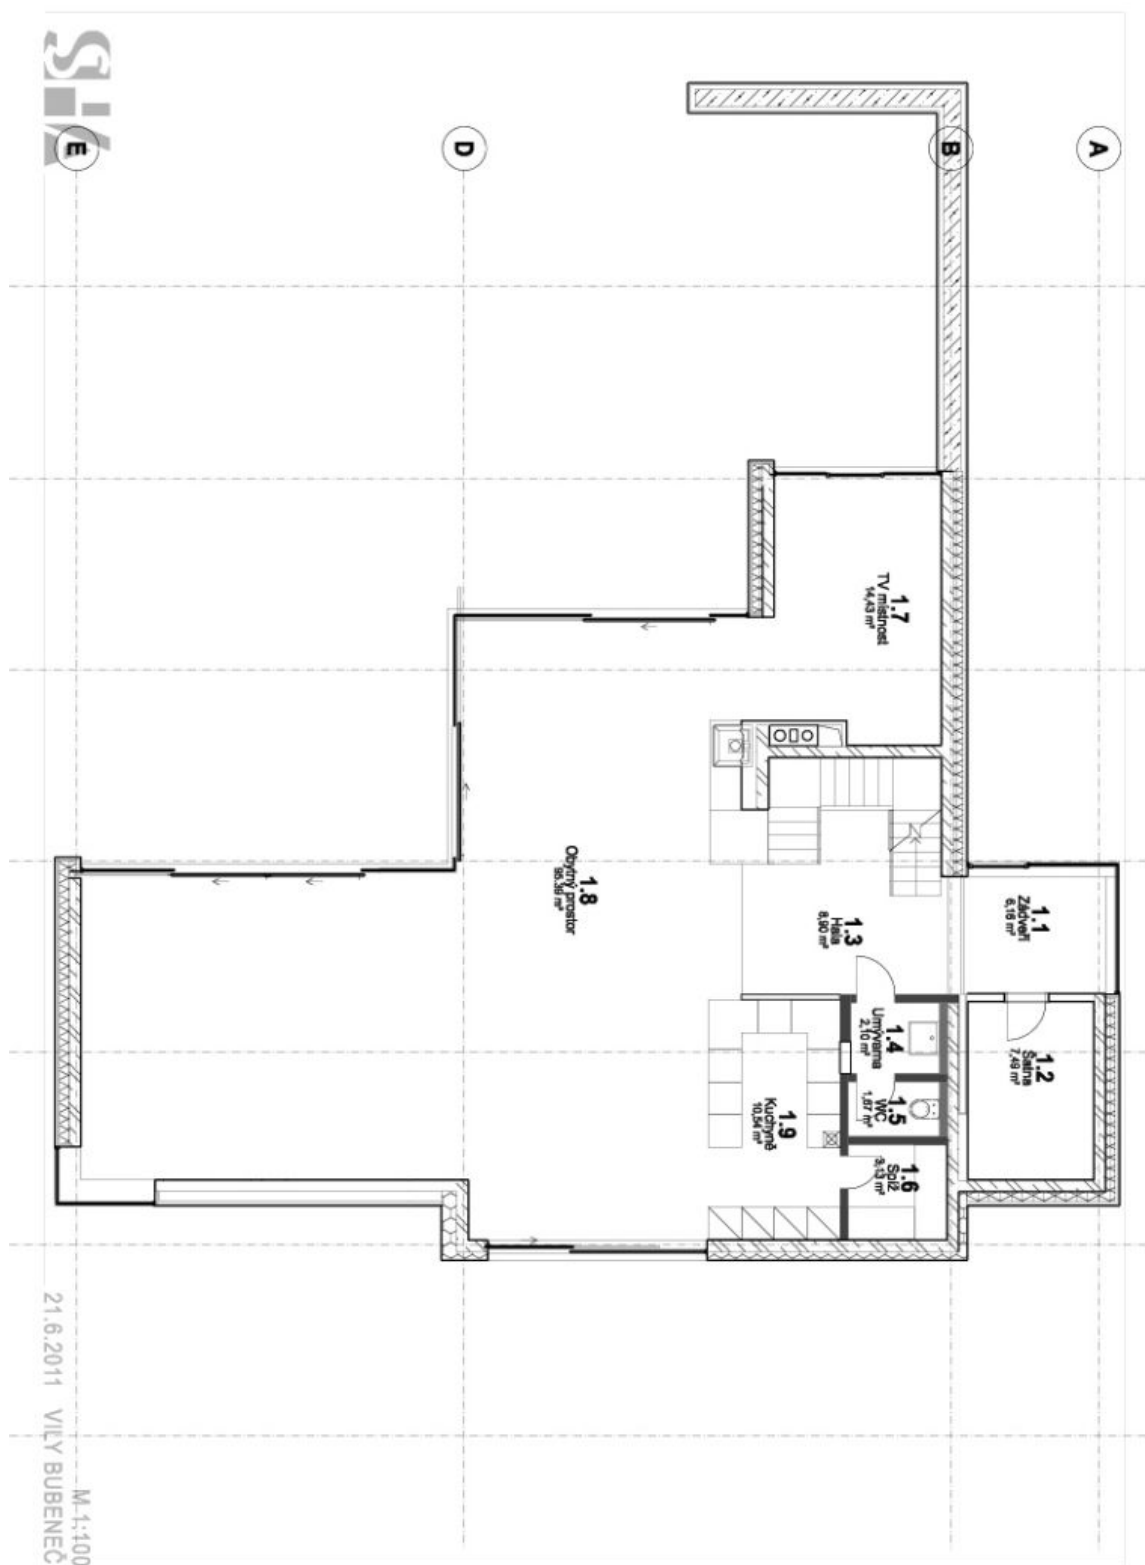

Highly benefiting from perfect finishes and top quality materials incl. travertine, large format glass panels, and oak and walnut woodwork, the house is well laid out on three floors plus a full basement. There is a spacious kitchen with dining area and a fireplace, plus a comfortable lounge with access to the patio and garden with the heated pool and jacuzzi, TV room, four bedrooms, three bathrooms and two walk-in closets. The top floor is a glassed in office/library/bedroom with access to the roof terrace overlooking the green neighborhood. The basement floor includes sauna, fitness room, utility area, laundry, storage rooms, and a separate service entrance.

House Five-bedroom (6+1)

460 m², Praha 6, Bubeneč, Juarezova

Rented

House Five-bedroom (6+1)

460 m², Praha 6, Bubeneč, Juarezova

Rented

House Five-bedroom (6+1)

460 m², Praha 6, Bubeneč, Juarezova

Rented

House Five-bedroom (6+1)

460 m², Praha 6, Bubeneč, Juarezova

Rented