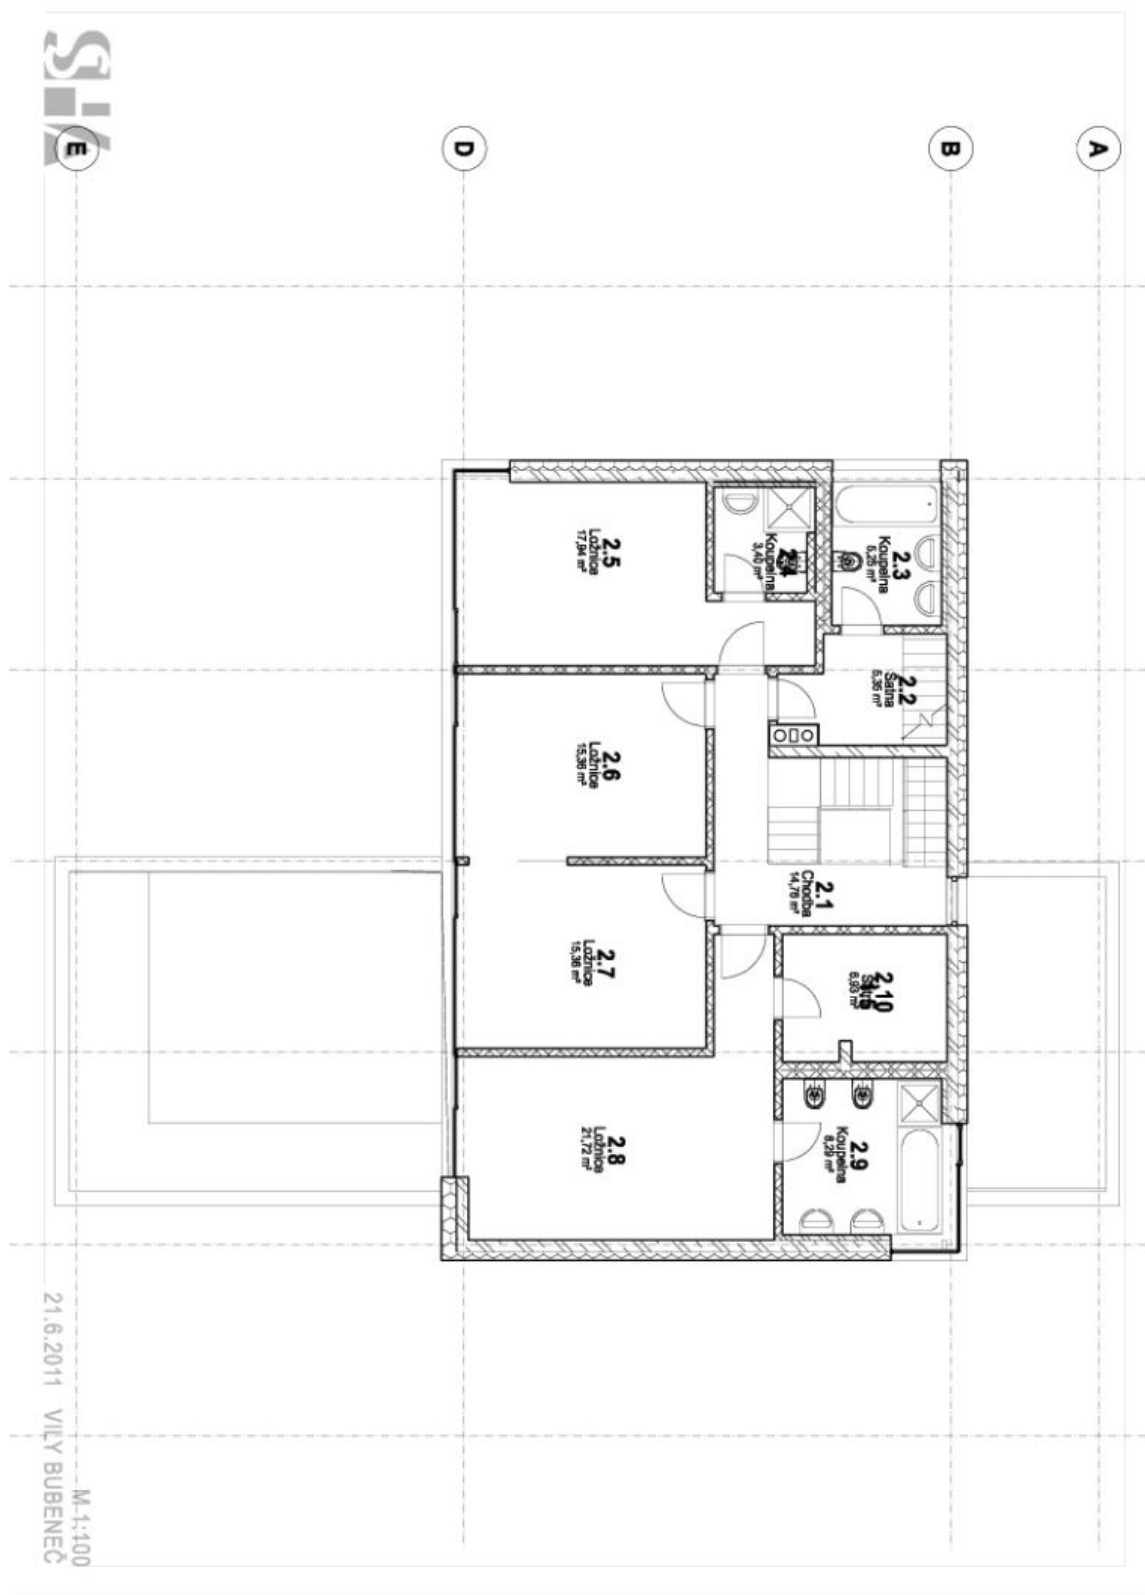

Highly benefiting from perfect finishes and top quality materials incl. travertine, large format glass panels, and oak and walnut woodwork, the house is well laid out on three floors plus a full basement. There is a spacious kitchen with dining area and a fireplace, plus a comfortable lounge with access to the patio and garden with the heated pool and jacuzzi, TV room, four bedrooms, three bathrooms and two walk-in closets. The top floor is a glassed in office/library/bedroom with access to the roof terrace overlooking the green neighborhood. The basement floor includes sauna, fitness room, utility area, laundry, storage rooms, and a separate service entrance.

House Five-bedroom (6+1)

460 m², Prague 6, Bubeneč, Juarezova

Rented

House Five-bedroom (6+1)

460 m², Prague 6, Bubeneč, Juarezova

Rented

House Five-bedroom (6+1)

460 m², Prague 6, Bubeneč, Juarezova

Rented

House Five-bedroom (6+1)

Rented

460 m², Prague 6, Bubeneč, Juarezova