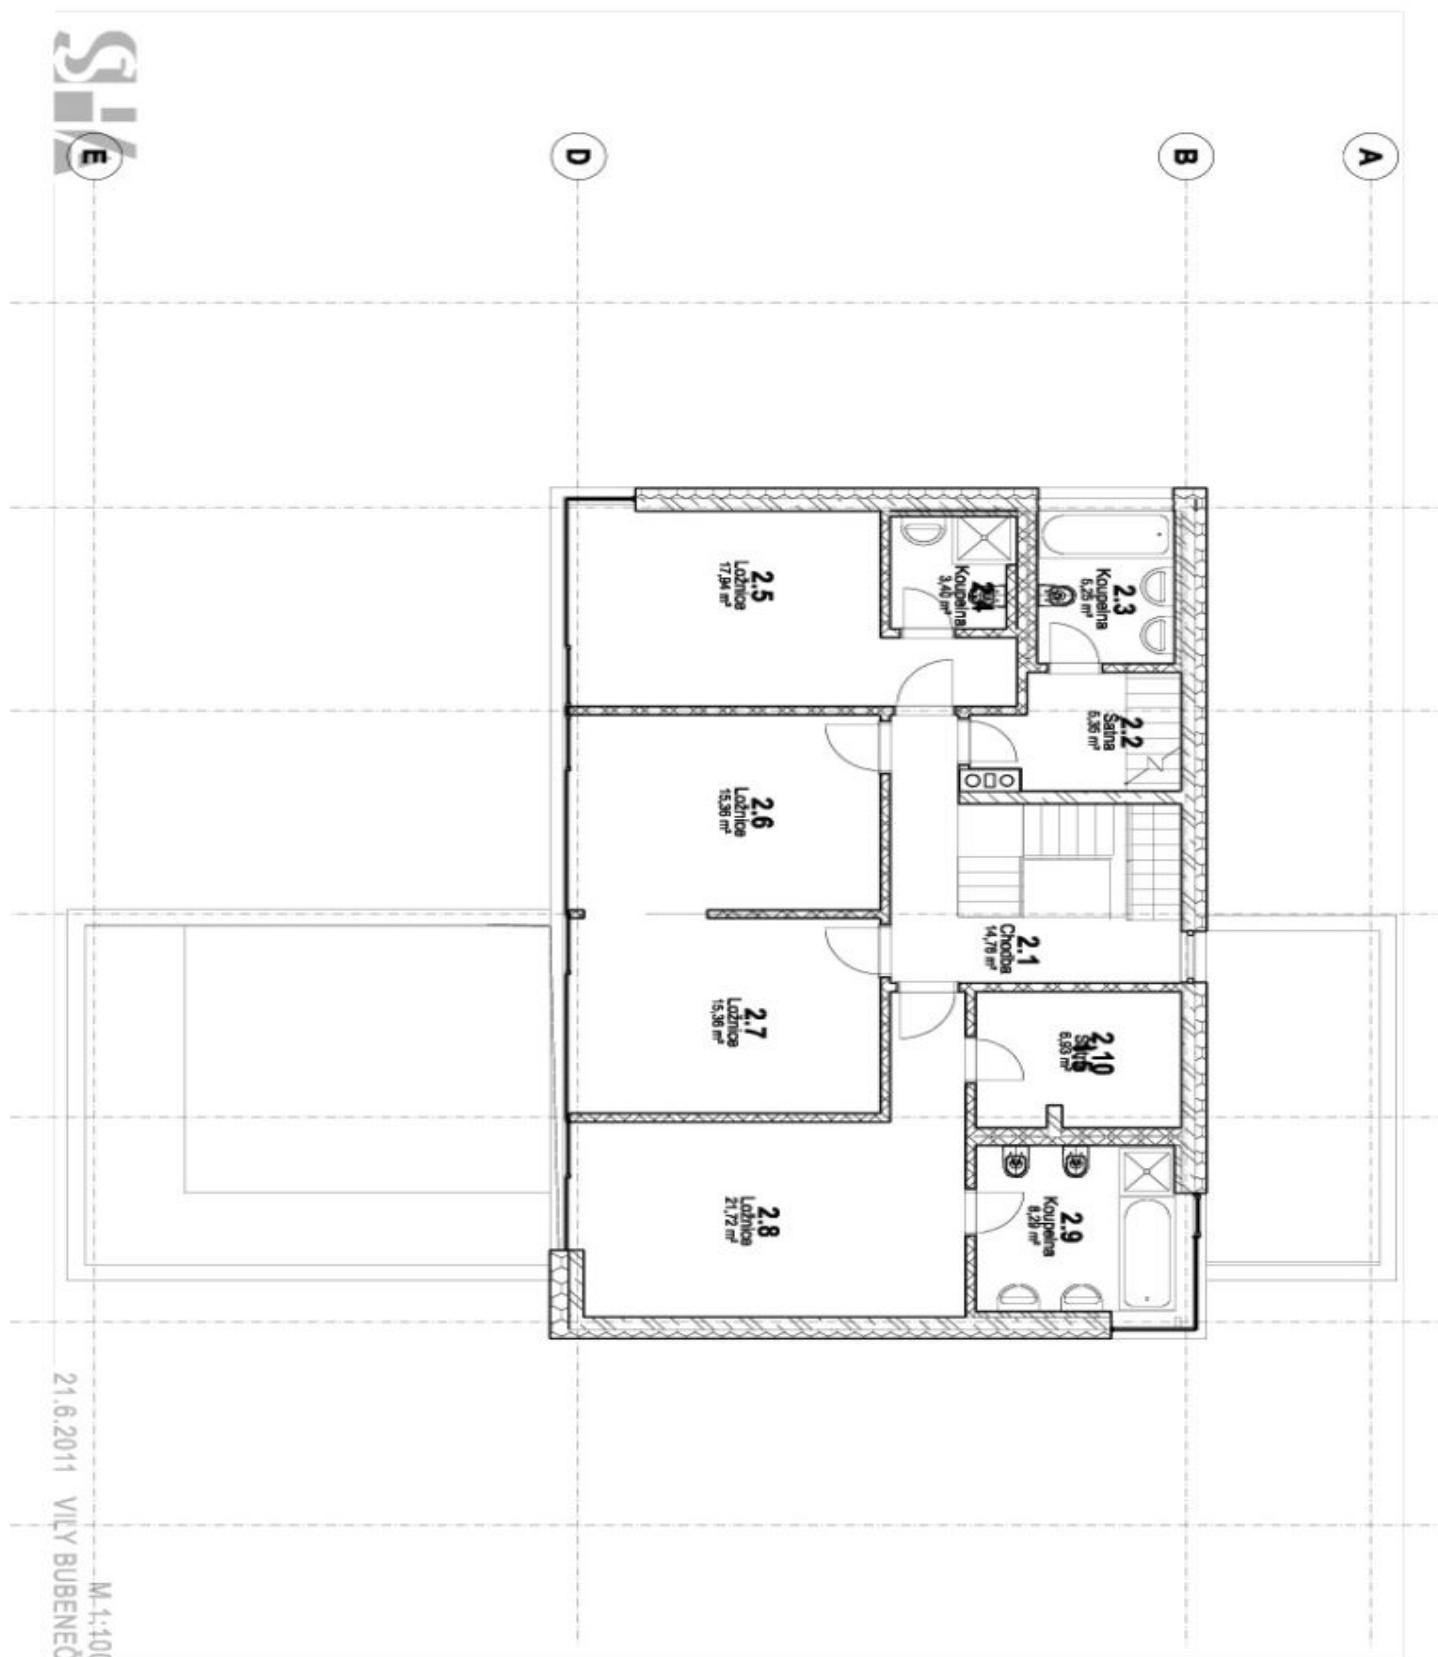

Highly benefiting from perfect finishes and top quality materials incl. travertine, large format glass panels, and oak and walnut woodwork, the house is well laid out on three floors plus a full basement. There is a spacious kitchen with dining area and a fireplace, plus a comfortable lounge with access to the patio and garden with the heated pool and jacuzzi, TV room, four bedrooms, three bathrooms and two walk-in closets. The top floor is a glassed in office/library/bedroom with access to the roof terrace overlooking the green neighborhood. The basement floor includes sauna, fitness room, utility area, laundry, storage rooms, and a separate service entrance.

House Five-bedroom (6+1)

Rented

460 m², Prague 6, Bubeneč, Juarezova

House Five-bedroom (6+1)

460 m², Prague 6, Bubeneč, Juarezova

Rented

House Five-bedroom (6+1)

460 m², Prague 6, Bubeneč, Juarezova

Rented

House Five-bedroom (6+1)

460 m², Prague 6, Bubeneč, Juarezova

Rented