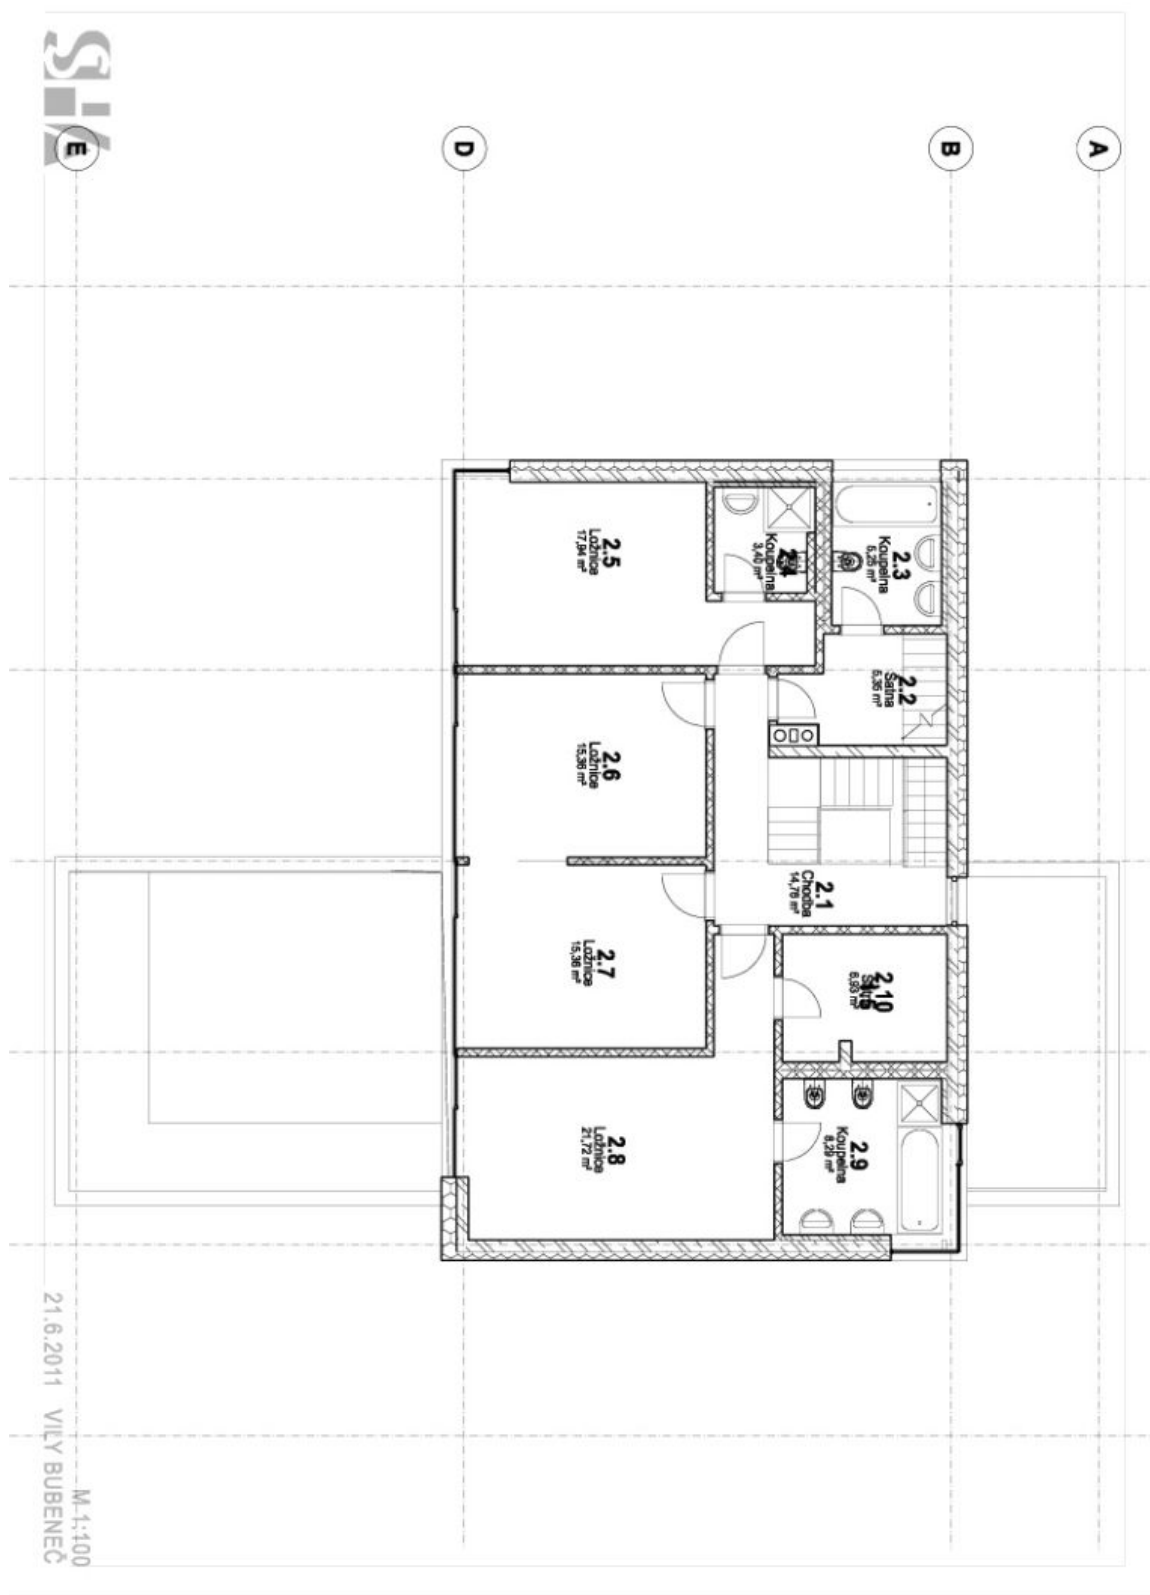

Highly benefiting from perfect finishes and top quality materials incl. travertine, large format glass panels, and oak and walnut woodwork, the house is well laid out on three floors plus a full basement. There is a spacious kitchen with dining area and a fireplace, plus a comfortable lounge with access to the patio and garden with the heated pool and jacuzzi, TV room, four bedrooms, three bathrooms and two walk-in closets. The top floor is a glassed in office/library/bedroom with access to the roof terrace overlooking the green neighborhood. The basement floor includes sauna, fitness room, utility area, laundry, storage rooms, and a separate service entrance.

House Five-bedroom (6+1)

460 m², Praha 6, Bubeneč, Juarezova

Rented

House Five-bedroom (6+1)

460 m², Praha 6, Bubeneč, Juarezova

Rented

House Five-bedroom (6+1)

460 m², Praha 6, Bubeneč, Juarezova

Rented

House Five-bedroom (6+1)

460 m², Praha 6, Bubeneč, Juarezova

Rented