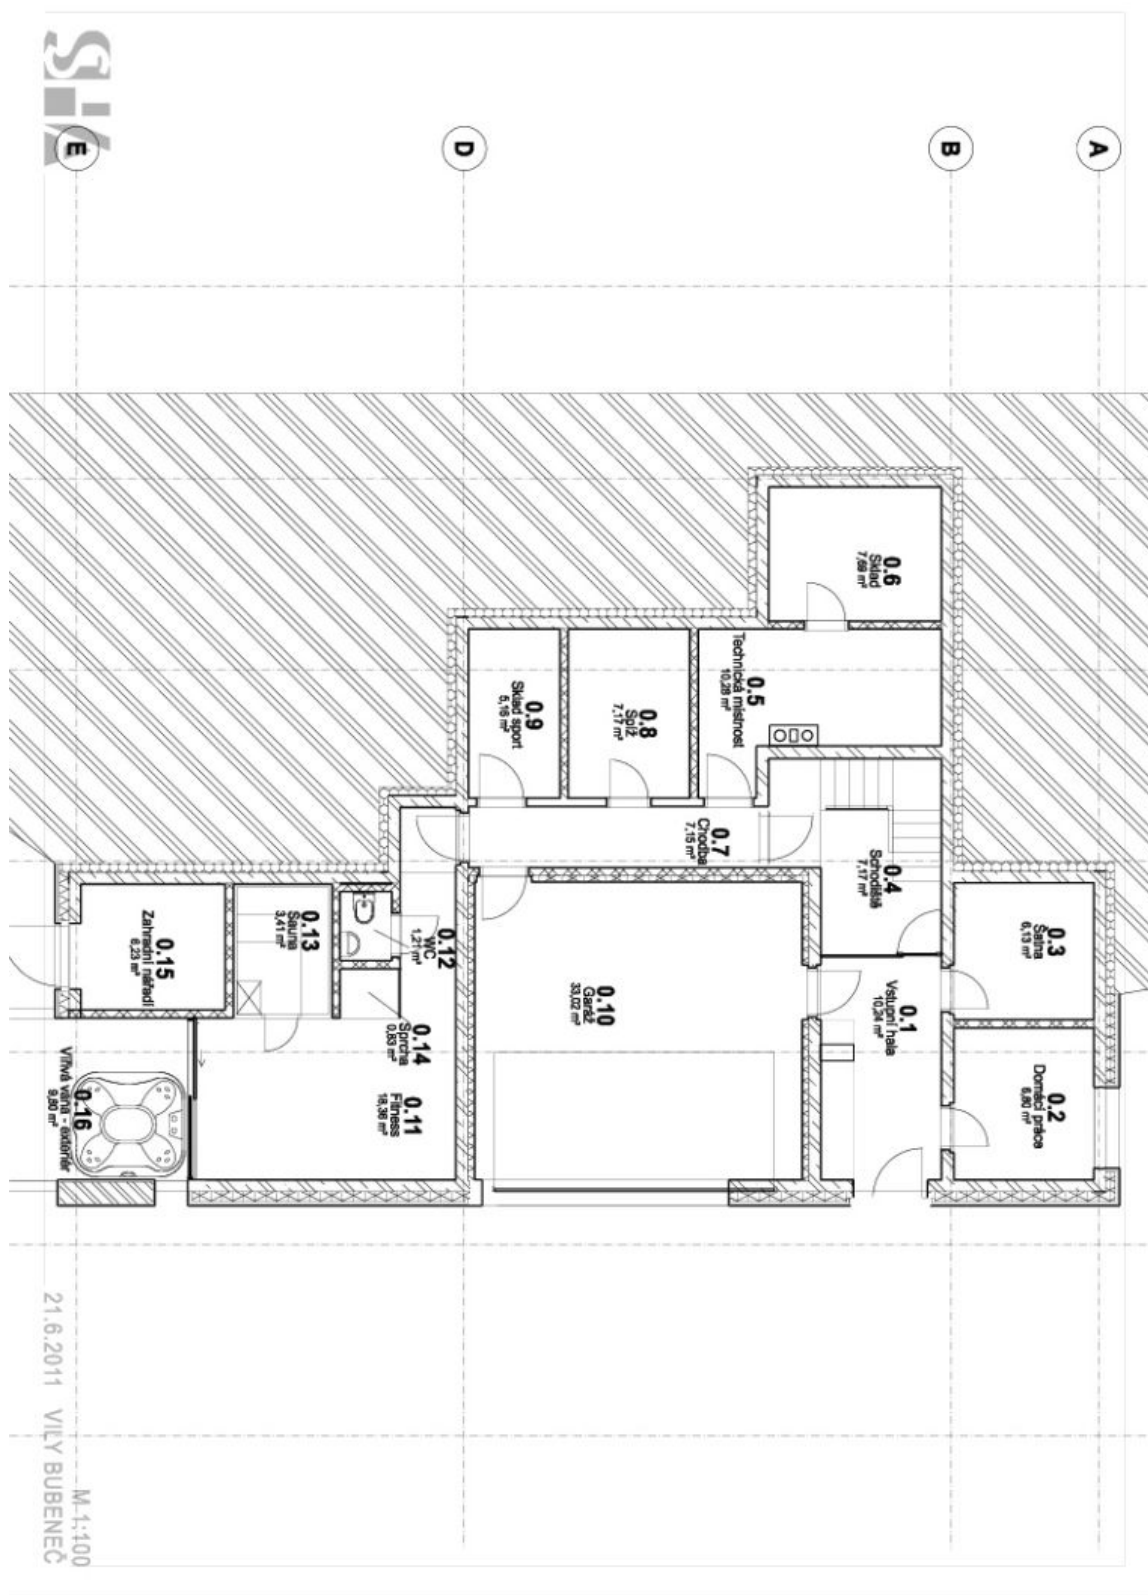

Highly benefiting from perfect finishes and top quality materials incl. travertine, large format glass panels, and oak and walnut woodwork, the house is well laid out on three floors plus a full basement. There is a spacious kitchen with dining area and a fireplace, plus a comfortable lounge with access to the patio and garden with the heated pool and jacuzzi, TV room, four bedrooms, three bathrooms and two walk-in closets. The top floor is a glassed in office/library/bedroom with access to the roof terrace overlooking the green neighborhood. The basement floor includes sauna, fitness room, utility area, laundry, storage rooms, and a separate service entrance.

House Five-bedroom (6+1)

460 m², Prague 6, Bubeneč, Juarezova

Rented

House Five-bedroom (6+1)

460 m², Prague 6, Bubeneč, Juarezova

Rented

House Five-bedroom (6+1)

460 m², Prague 6, Bubeneč, Juarezova

Rented

House Five-bedroom (6+1)

Rented

460 m², Prague 6, Bubeneč, Juarezova