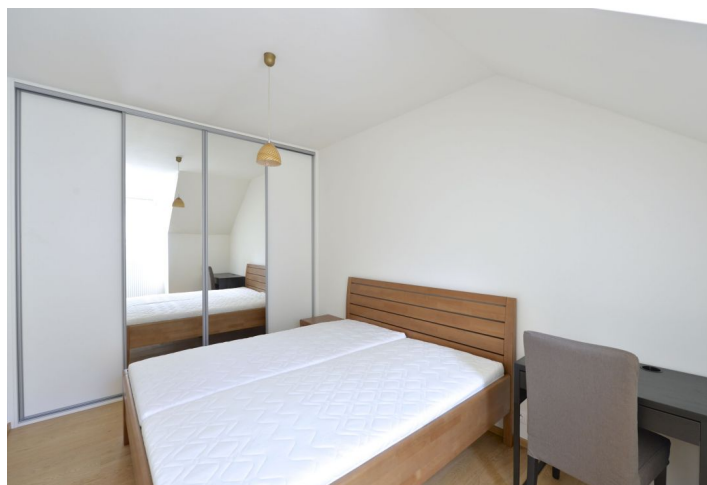

Apartment One-bedroom (2+kk)

Rented

51 m², Prague 1, Malá Strana, Mostecká