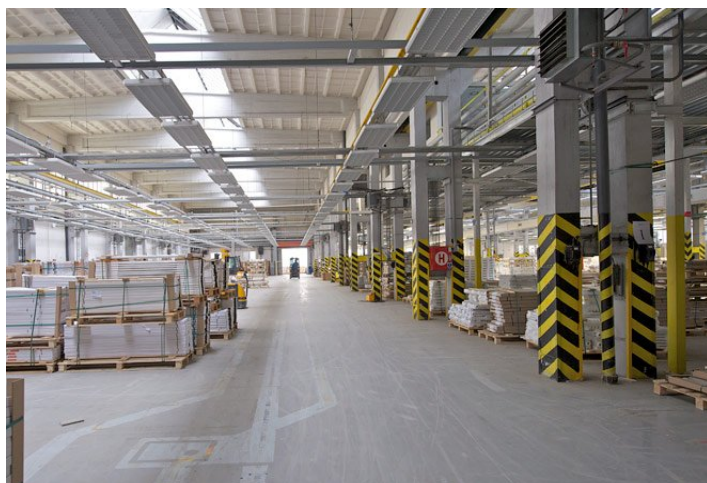

Warehouse space

4 469 m², Tachov, Stříbro

Rented