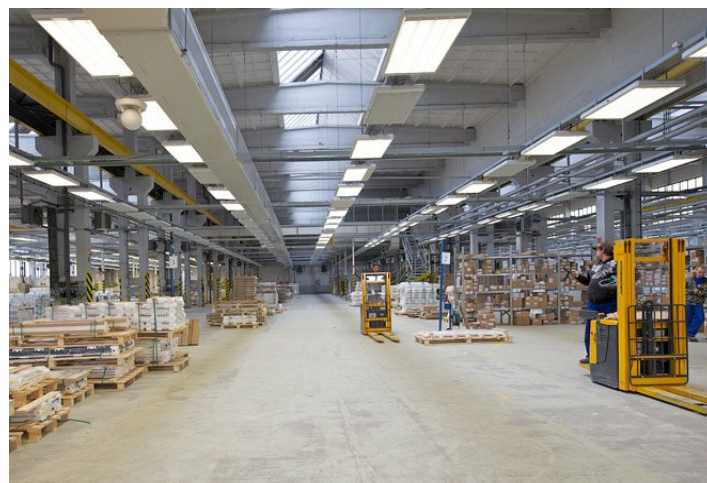

Warehouse space

4 469 m², Tachov, Stříbro

Rented