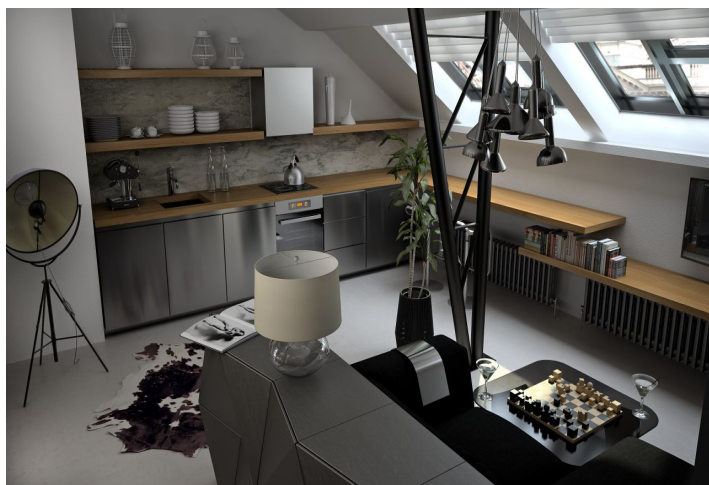

Unique opportunity to live in the historic center of Prague, just steps from the Charles Bridge and Malostranské náměstí Square and at the same time within close proximity to tramlines and a metro station. Modern residence with a central courtyard situated on the old Royal Route with plenty of privacy and tranquility. This apartment on the 5th floor offers entrance hall, open living room with kitchen, one bedroom and a bathroom. The purchase price is for finished show flat by the OOOOX studio. Interior 56.58 m².