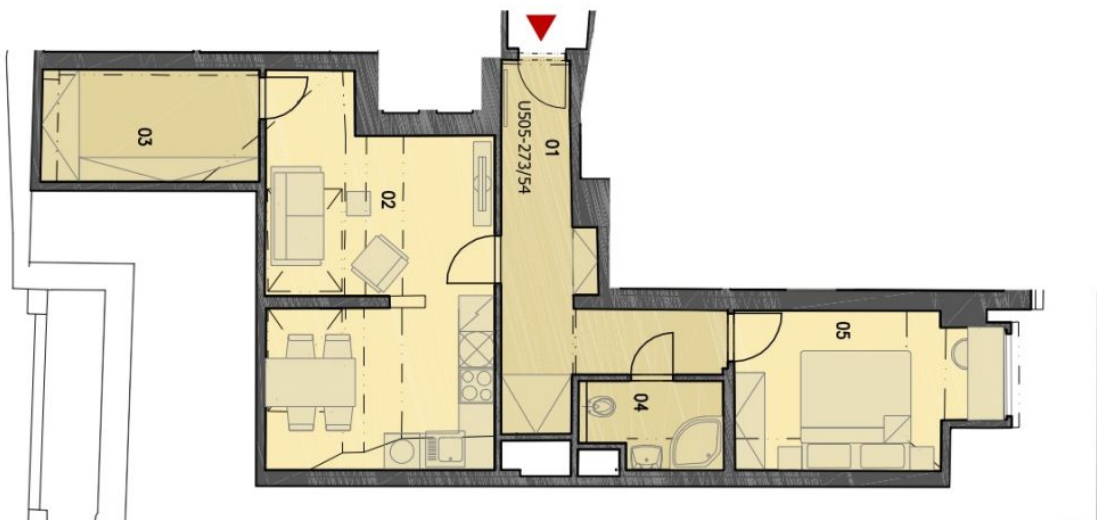

Apartment One-bedroom (2+kk)

Sold

57 m², Praha 1, Malá Strana, Mostecká

Apartment One-bedroom (2+kk)

Sold57 m², Praha 1, Malá Strana, Mostecká

Total area	57 m ²
Parking	-
Cellar	-
PENB	G
Reference number	13972

Unique opportunity to live in the historic center of Prague, just steps from the Charles Bridge and Malostranské náměstí Square and at the same time within close proximity to tramlines and a metro station. Modern residence with a central courtyard situated on the old Royal Route with plenty of privacy and tranquility. This apartment on the 5th floor offers entrance hall, open living room with kitchen, one bedroom and a bathroom. The purchase price is for finished show flat by the OOOOX studio. Interior 56.58 m².

* Area of the unit according to the Civil Code. The area consists of the sum total area of the entire unit bounded by perimeter walls.

Apartment One-bedroom (2+kk)

57 m², Praha 1, Malá Strana, Mostecká

Sold

1	PŘEDSÍŇ / HALL	10,83 m ²
2	OBYVACÍ POKOJ / LIVING ROOM	22,60 m ²
3	POKOJ / ROOM	6,82 m ²
4	KOUPELNA / BATHROOM	3,10 m ²
5	LOŽNICE / BEDROOM	10,9 m ²
UŽITNÁ PLOCHA / TOTAL AREA		54,25 m ²

U.5.05 BYT 3+KK