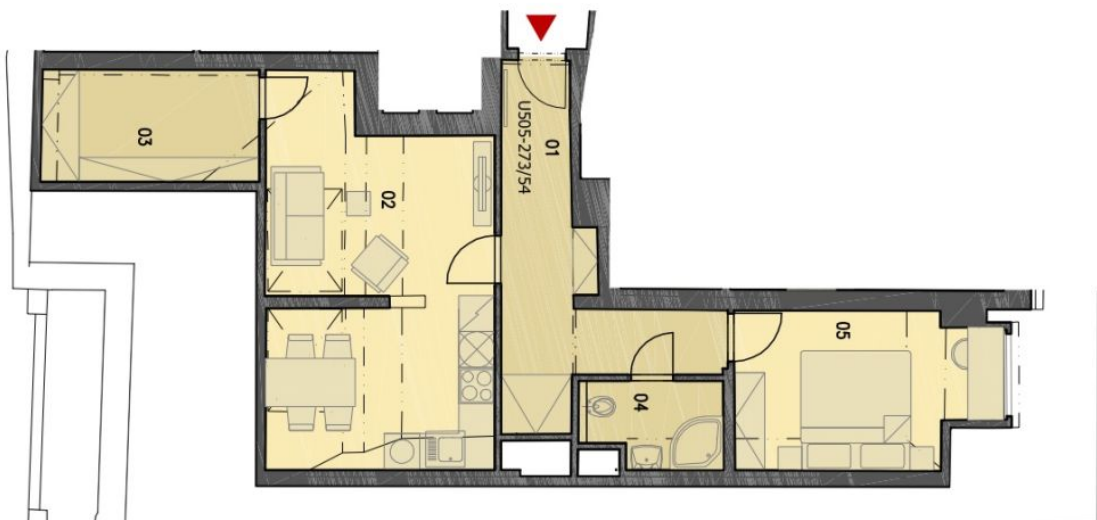

Apartment One-bedroom (2+kk)

Sold

57 m², Prague 1, Malá Strana, Mostecká

Apartment One-bedroom (2+kk)

Sold57 m², Prague 1, Malá Strana, Mostecká

Total area	57 m ²
Parking	-
Cellar	-
PENB	G
Reference number	13972

Unique opportunity to live in the historic center of Prague, just steps from the Charles Bridge and Malostranské náměstí Square and at the same time within close proximity to tramlines and a metro station. Modern residence with a central courtyard situated on the old Royal Route with plenty of privacy and tranquility. This apartment on the 5th floor offers entrance hall, open living room with kitchen, one bedroom and a bathroom. The purchase price is for finished show flat by the OOOOX studio. Interior 56.58 m².

* Area of the unit according to the Civil Code. The area consists of the sum total area of the entire unit bounded by perimeter walls.

Apartment One-bedroom (2+kk)

57 m², Prague 1, Malá Strana, Mostecká

Sold

1	PŘEDSÍŇ / HALL	10,83 m ²
2	OBYVACÍ POKOJ / LIVING ROOM	22,60 m ²
3	POKOJ / ROOM	6,82 m ²
4	KOUPELNA / BATHROOM	3,10 m ²
5	LOŽNICE / BEDROOM	10,9 m ²
UŽITNÁ PLOCHA / TOTAL AREA		54,25 m ²

U.5.05 BYT 3+KK