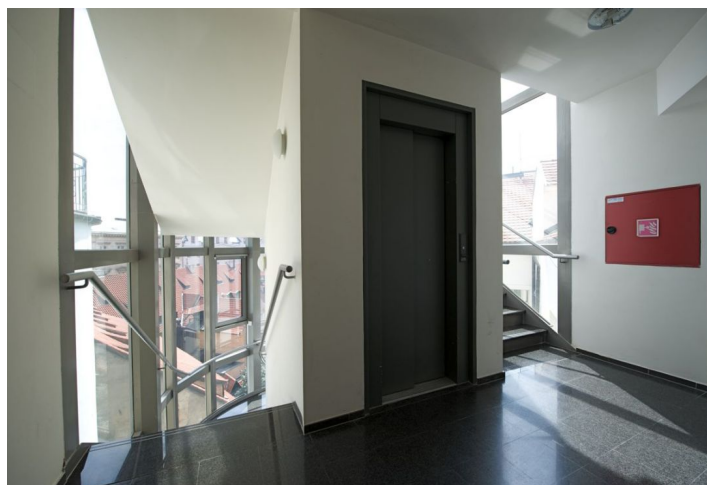

Apartment Studio (1+kk)

46 m², Prague 1, Staré Město, Opatovická

Sold