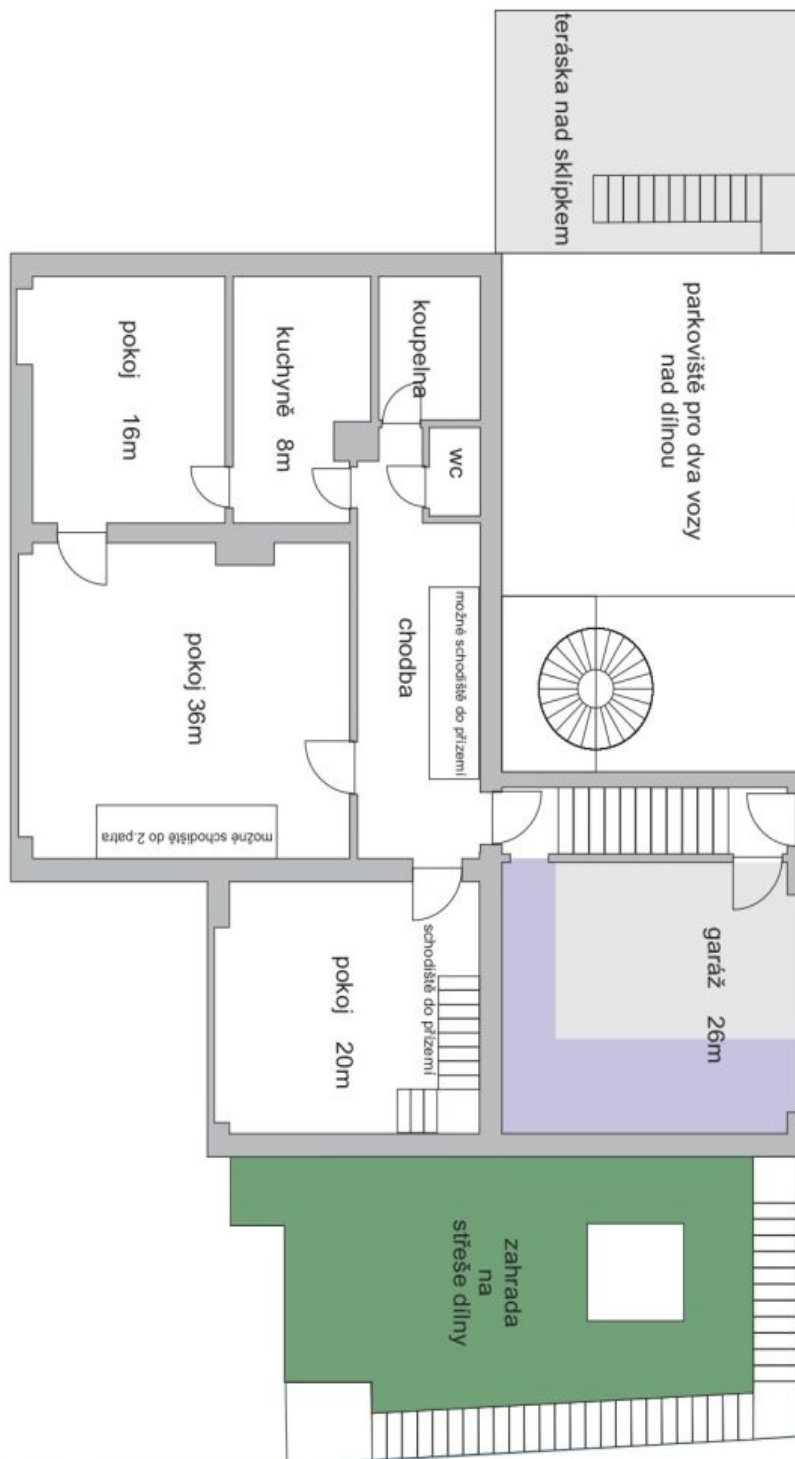

House Ten-bedroom (11+1)

Sold

460 m², Praha 8, Kobylisy, S.K. Neumanna

House Ten-bedroom (11+1)

Sold460 m², Praha 8, Kobylisy, S.K. Neumanna

Plot	719 m ²
Foot print	318 m ²
Garden	401 m ²
Parking	Yes
Garage	Yes
Cellar	Yes
PENB	G
Reference number	14705

House Ten-bedroom (11+1)

460 m², Praha 8, Kobylisy, S.K. Neumanna

Sold

House Ten-bedroom (11+1)

460 m², Praha 8, Kobylisy, S.K. Neumanna

Sold

House Ten-bedroom (11+1)

460 m², Praha 8, Kobylisy, S.K. Neumanna