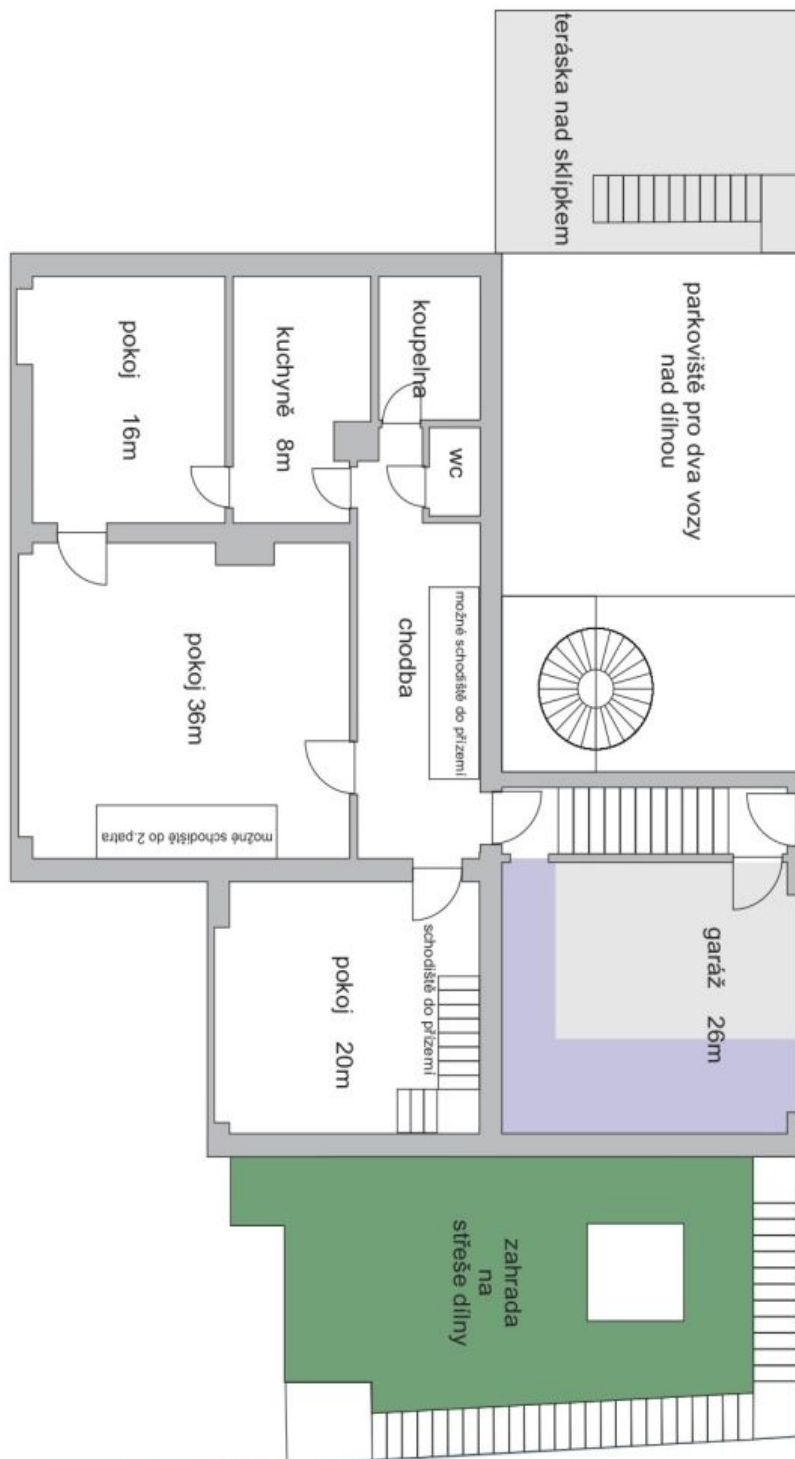

House Ten-bedroom (11+1)

460 m², Prague 8, Kobylisy, S.K. Neumanna

Sold