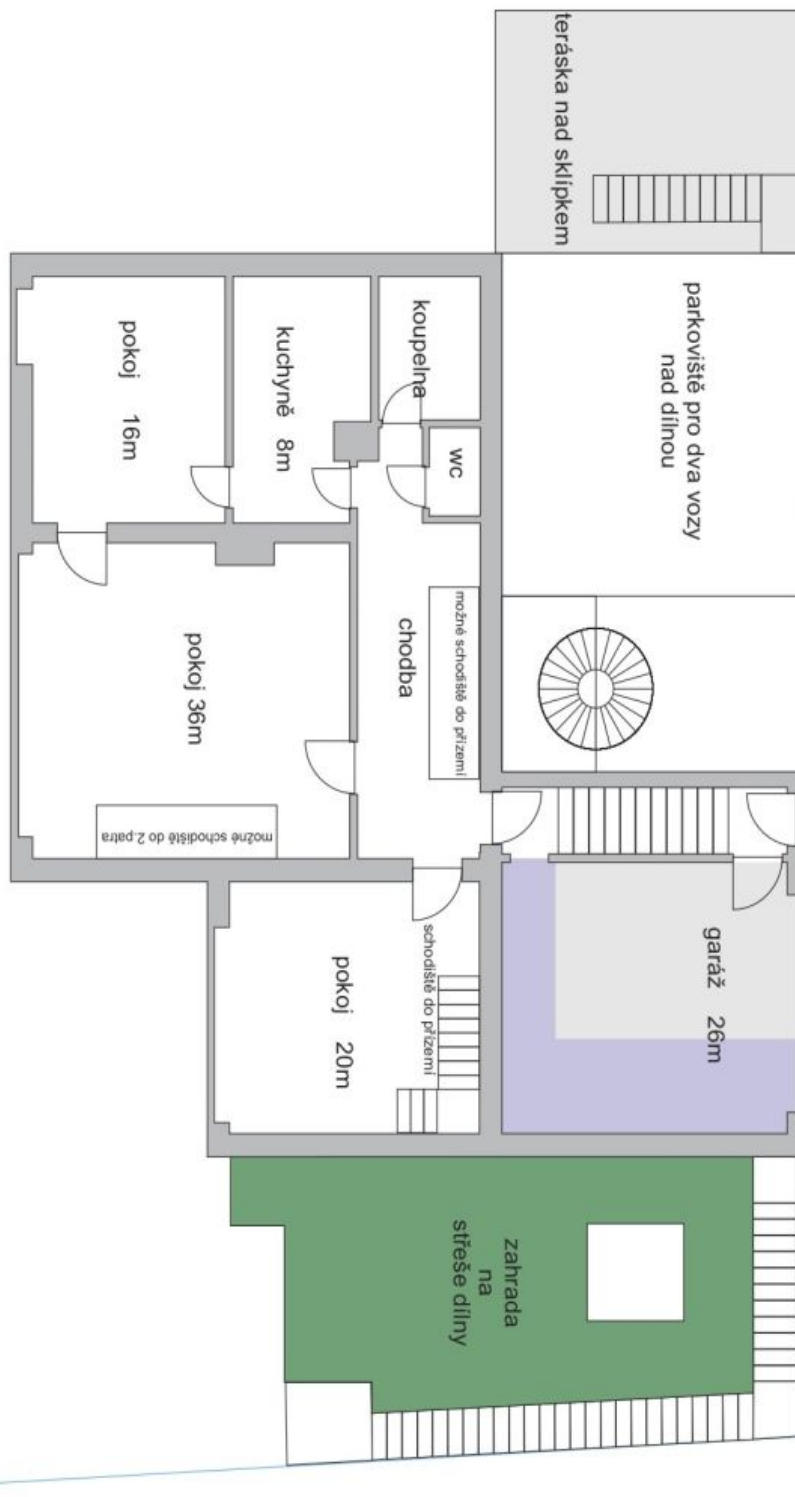

House Ten-bedroom (11+1)

460 m², Prague 8, Kobylisy, S.K. Neumanna

Sold