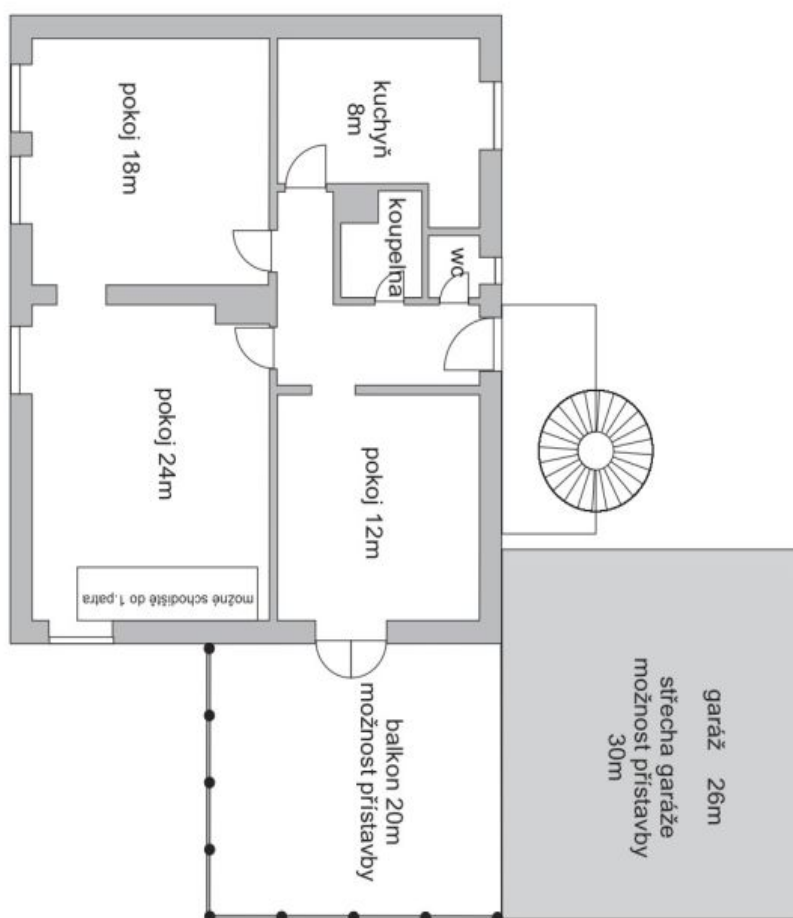

House Ten-bedroom (11+1)

460 m², Praha 8, Kobylisy, S.K. Neumanna

Sold