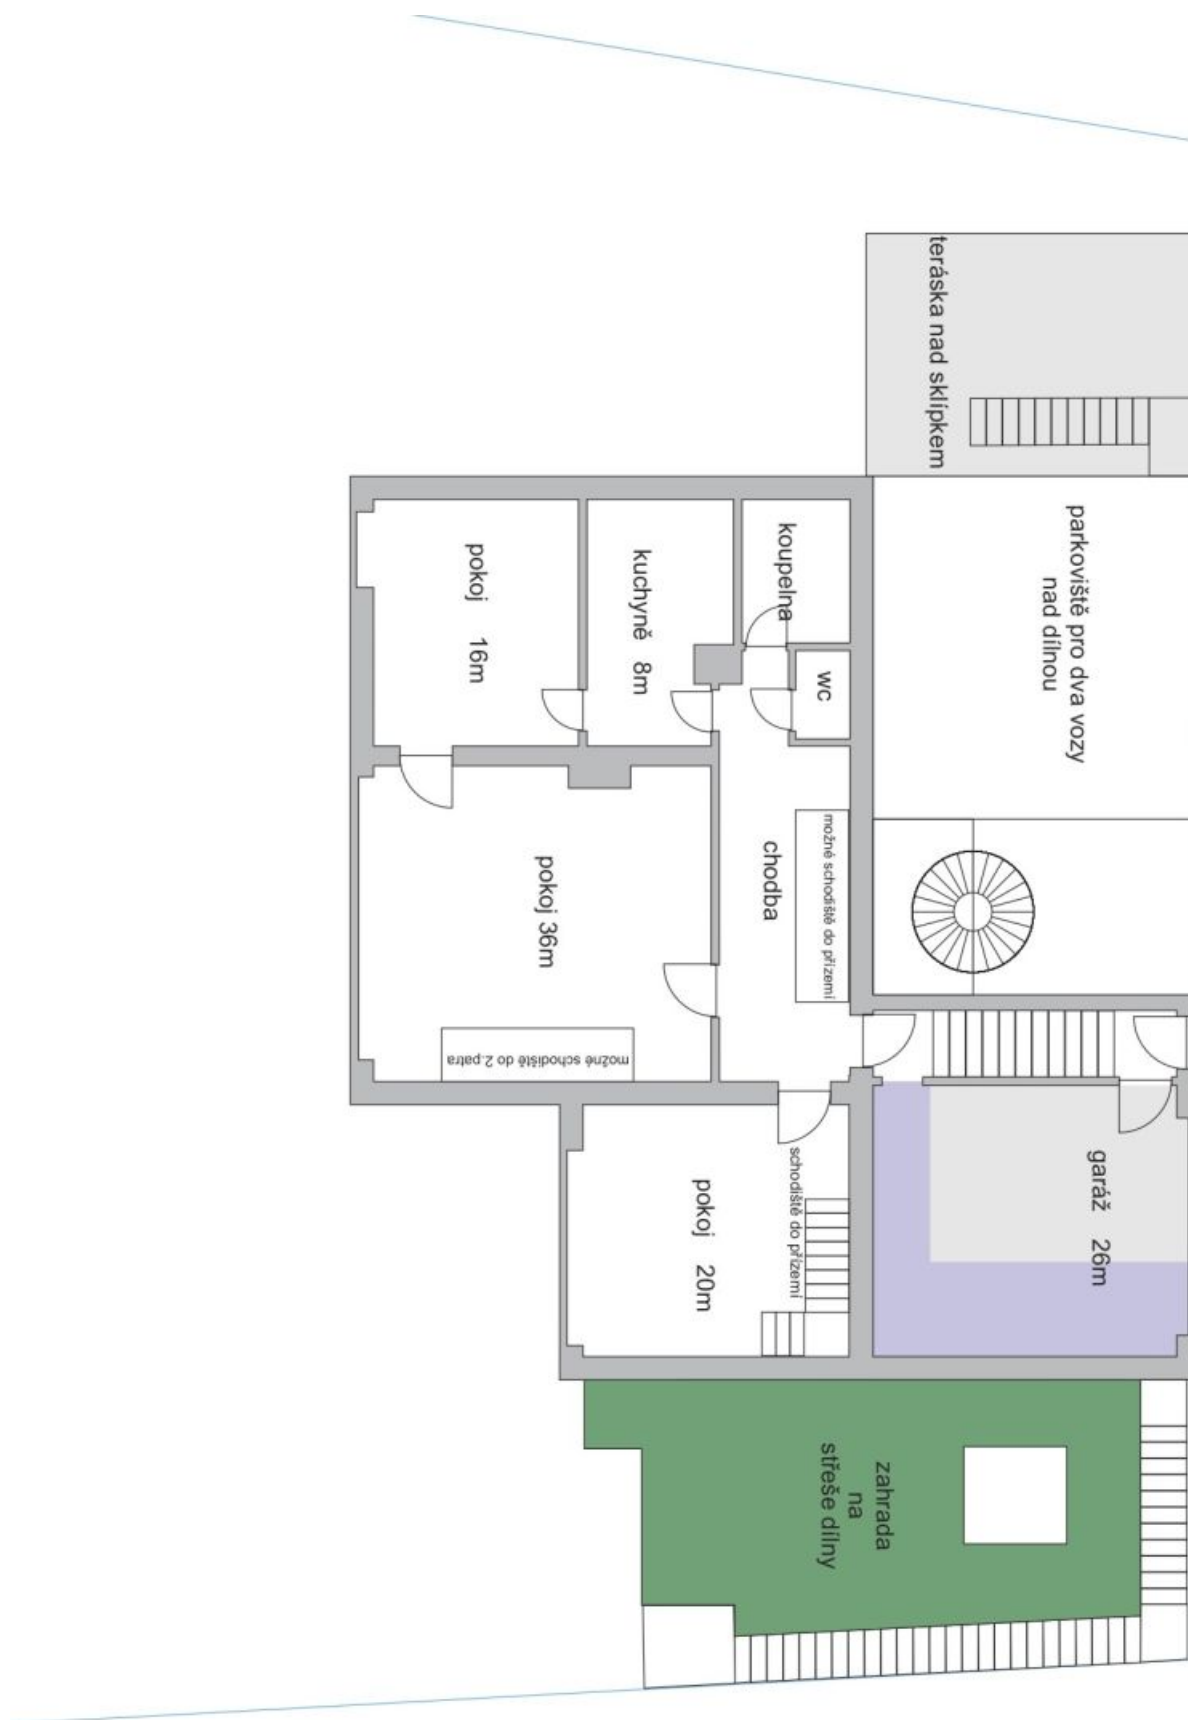

House Ten-bedroom (11+1)

Sold

460 m², Prague 8, Kobylisy, S.K. Neumanna

House Ten-bedroom (11+1)

460 m², Prague 8, Kobylisy, S.K. Neumanna

Sold

Plot	719 m ²
Foot print	318 m ²
Garden	401 m ²
Parking	Yes
Garage	Yes
Cellar	Yes
PENB	G
Reference number	14705

House Ten-bedroom (11+1)

460 m², Prague 8, Kobylisy, S.K. Neumanna

Sold

House Ten-bedroom (11+1)

460 m², Prague 8, Kobylisy, S.K. Neumanna

Sold

House Ten-bedroom (11+1)

460 m², Prague 8, Kobylisy, S.K. Neumanna