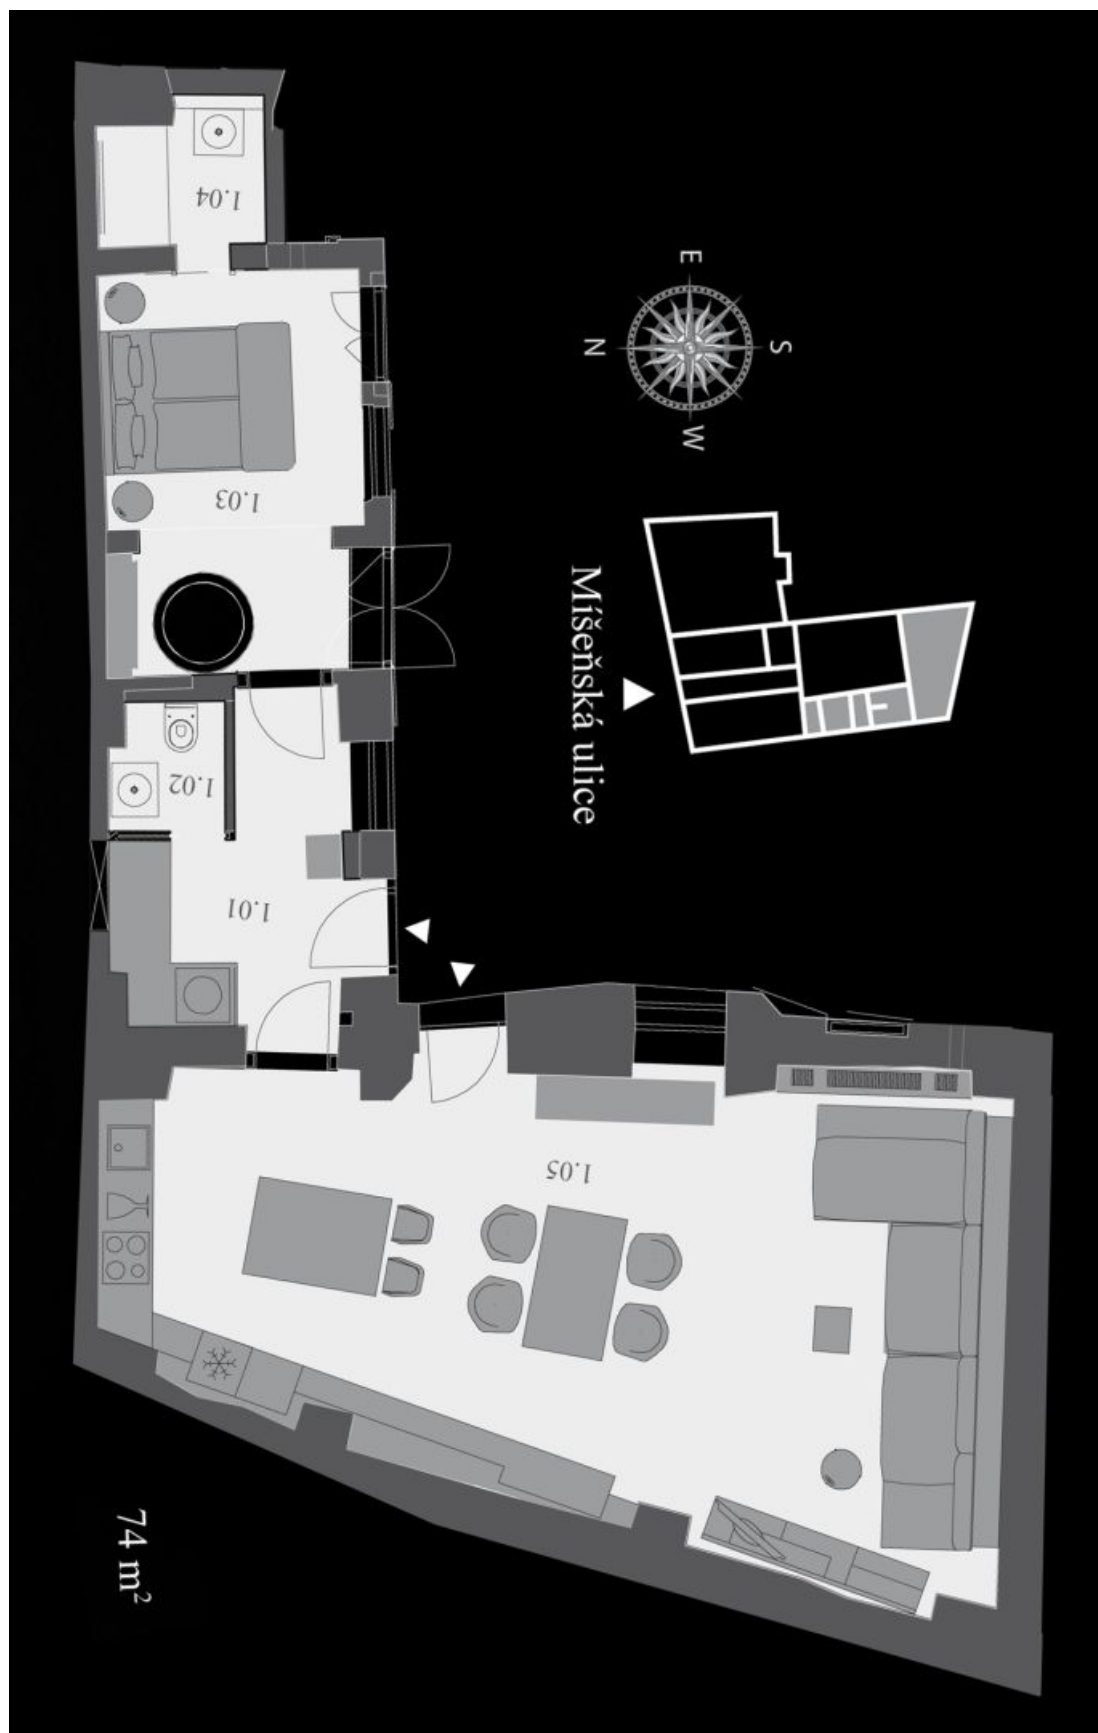

One-bedroom apartment with original well imaginatively integrated into the interior, spacious open-plan living room with kitchen and dining room with vaulted ceiling. The apartment consists of 1 bedroom, 1 bathroom and guest toilet. The apartment is finished to a high standard up to the smallest detail and includes built-in features and a wine cellar (19.7 m²). Interior 73,9 m², floor: 1st floor.

The residence is situated in the most beautiful part of Prague in Malá Strana, steps away from Charles Bridge and Malostranské náměstí Square, Kampa, Klárov or Wallenstein Gardens, just minutes from tram and metro. The area stands out the picturesque Malá Strana streets full of cafes and restaurants and also close to the park and Vltava river.

* Area of the unit according to the Civil Code. The area consists of the sum total area of the entire unit bounded by perimeter walls.

Apartment One-bedroom (2+kk)

Ask for price

74 m², Praha 1, Malá Strana, Míšeňská

Apartment One-bedroom (2+kk)

74 m², Praha 1, Malá Strana, Míšeňská

Ask for price

TABULKA VÝMĚR		
Číslo místnosti	Účel	m ²
1.01	Vstupní hala	8.80
1.02	WC	1.80
1.03	Ložnice	12.80
1.04	Koupelna	2.70
1.05	Obývací pokoj s kuchyňským koutem	47.80
CELKEM		73.90
C1	Sklep	19.70