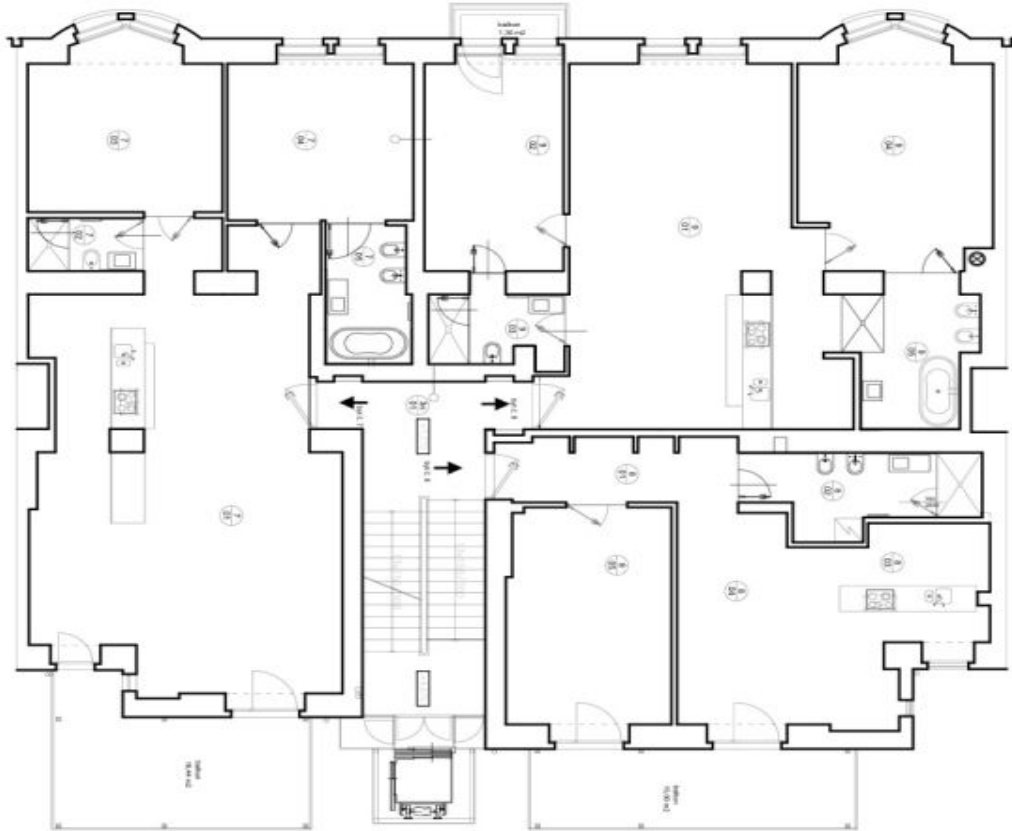

With quality materials and finishes, the apartment features a living room with a fully fitted open plan kitchen and access to the terrace, two bedrooms with built-in wardrobes, a bathroom with a bathtub, bidet, and toilet, a shower bathroom with a toilet, and an entry hall.

* Area of the unit according to the Civil Code. The area consists of the sum total area of the entire unit bounded by perimeter walls.

Apartment Two-bedroom (3+kk)

€ 2 588 | CZK 65 000

116.06 m², Prague 3, Vinohrady, Laubova