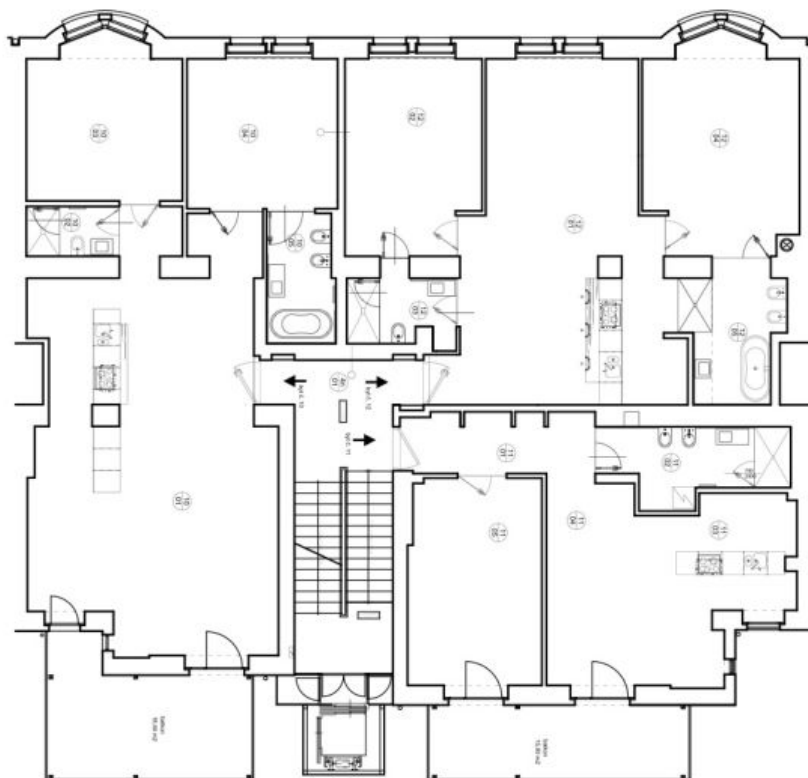

* Area of the unit according to the Civil Code. The area consists of the sum total area of the entire unit bounded by perimeter walls.

Apartment Two-bedroom (3+kk)

116 m², Prague 3, Vinohrady, Laubova

Rented