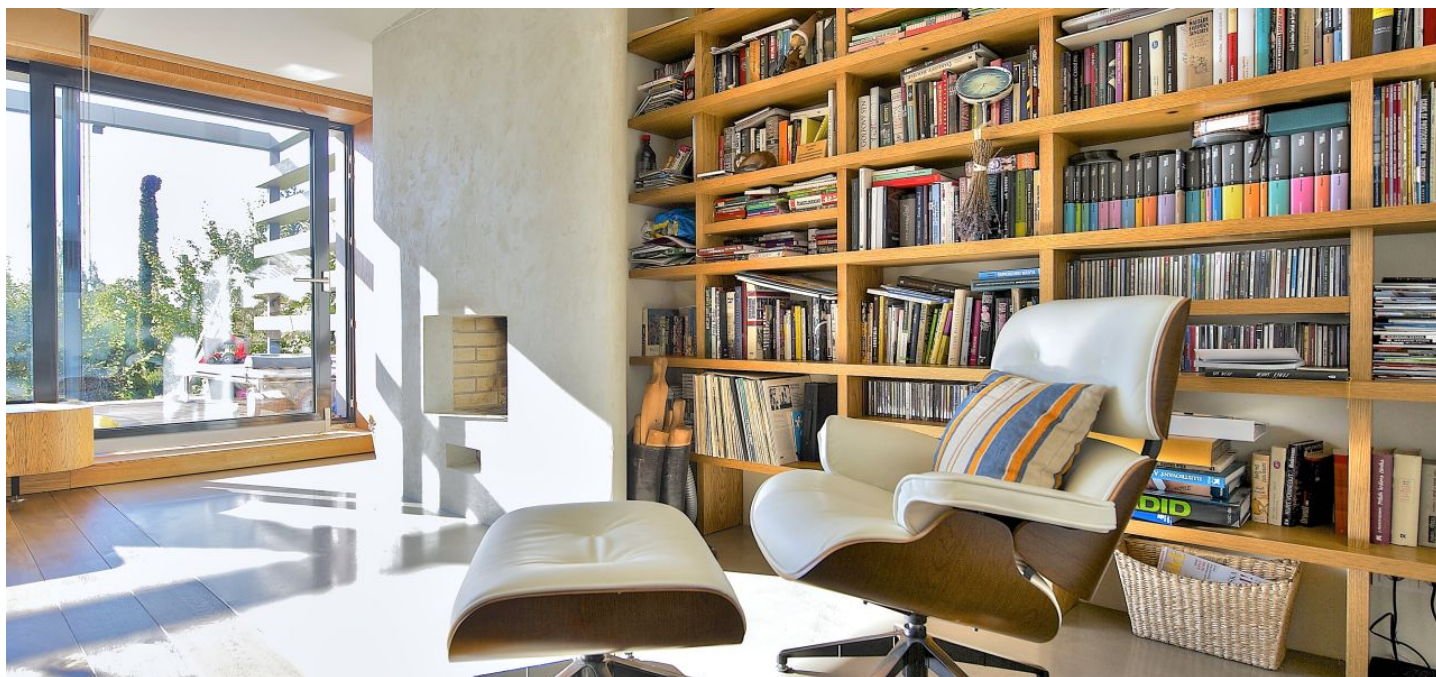

House Four-bedroom (5+kk)

Rented

311 m², Prague 6, Dejvice, K Matěji