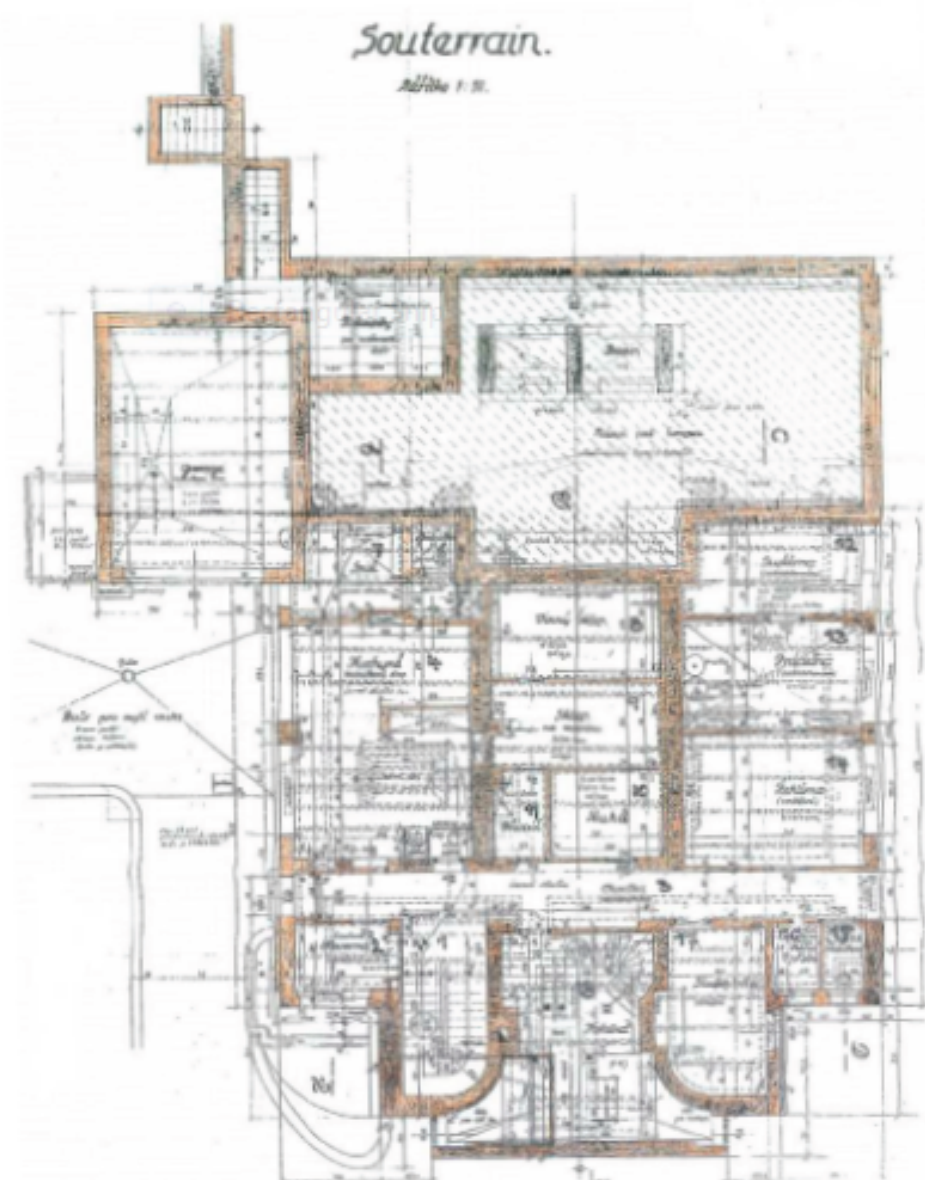

House Nine-bedroom (10+1)

Ask for price

1 009 m², Praha 6, Bubeneč, Na Zátorce

House Nine-bedroom (10+1)

Ask for price

1 009 m², Praha 6, Bubeneč, Na Zátorce

Total area	1 009 m ²
Plot	2 529 m ²
Foot print	513 m ²
Garden	2 016 m ²
Floor area	814 m ²
Terrace	195 m ²
Parking	Yes
Garage	Yes
Cellar	Yes
PENB	G
Reference number	14941

Unique 1930's villa situated in one of the most prestigious residential localities. The exceptional family house was built for Mr. Kapsa (a co-owner of a famous construction company) by architect Otakar Novotný, interior was designed by Adolf Loos. Famous architecture of First Czechoslovak Republic: spacious and bright rooms, sensitive combination of natural materials (wood, stone, glass). The object offers very private atmosphere and large maintained garden. Basement 230,4 m², ground floor 227 m², 1st floor 220 m², attic 139,1 m² - Usable area 814,8 m², terraces/balconies 195 m², garden 2016 m², footprint 513 m².

House Nine-bedroom (10+1)

1 009 m², Praha 6, Bubeneč, Na Zátorce

Ask for price

House Nine-bedroom (10+1)

1009 m², Praha 6, Bubeneč, Na Zátorce

Ask for price

House Nine-bedroom (10+1)

Ask for price

1009 m², Praha 6, Bubeneč, Na Zátorce

House Nine-bedroom (10+1)

Ask for price

1 009 m², Praha 6, Bubeneč, Na Zátorce