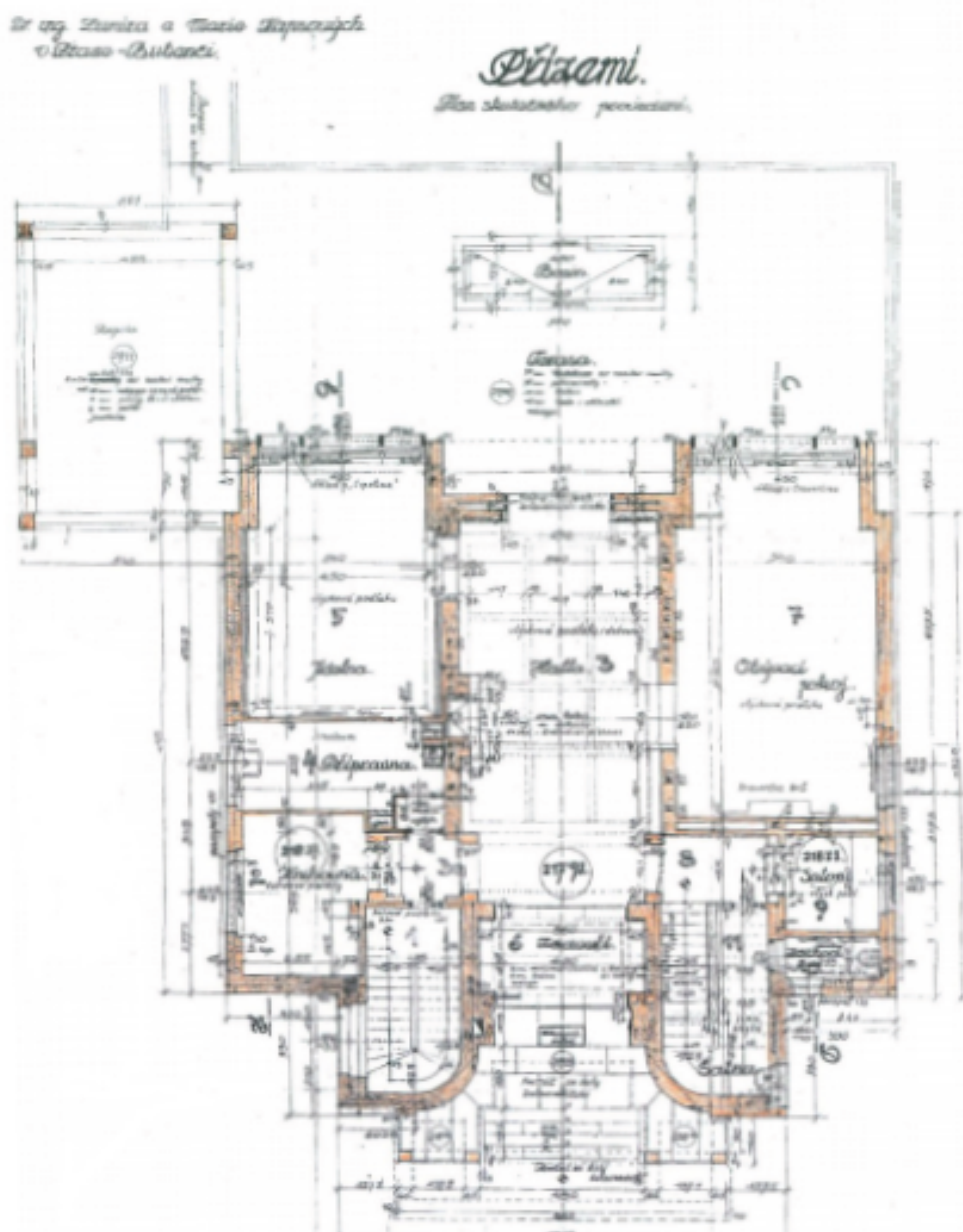

Unique 1930's villa situated in one of the most prestigious residential localities. The exceptional family house was built for Mr. Kapsa (a co-owner of a famous construction company) by architect Otakar Novotný, interior was designed by Adolf Loos. Famous architecture of First Czechoslovak Republic: spacious and bright rooms, sensitive combination of natural materials (wood, stone, glass). The object offers very private atmosphere and large maintained garden. Basement 230,4 m², ground floor 227 m², 1st floor 220 m², attic 139,1 m² - Usable area 814,8 m², terraces/balconies 195 m², garden 2016 m², footprint 513 m².

House Nine-bedroom (10+1)

1 009 m², Praha 6, Bubeneč, Na Zátorce

Ask for price

House Nine-bedroom (10+1)

1009 m², Praha 6, Bubeneč, Na Zátorce

Ask for price

House Nine-bedroom (10+1)

Ask for price

1009 m², Praha 6, Bubeneč, Na Zátorce

House Nine-bedroom (10+1)

Ask for price

1 009 m², Praha 6, Bubeneč, Na Zátorce