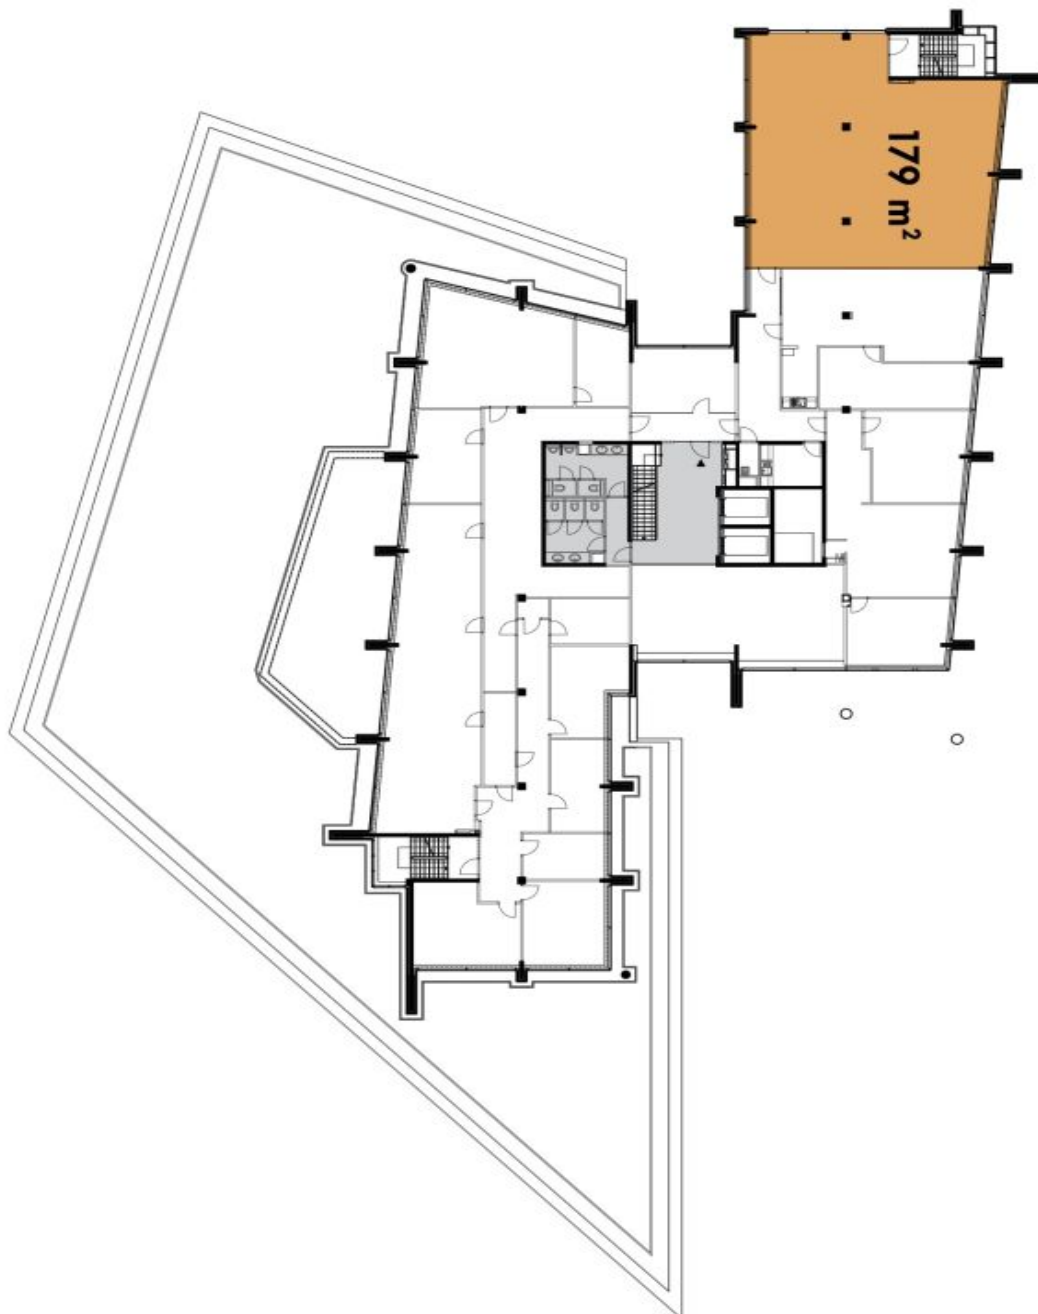

Office space

Prague 5, Bucharova

Rented