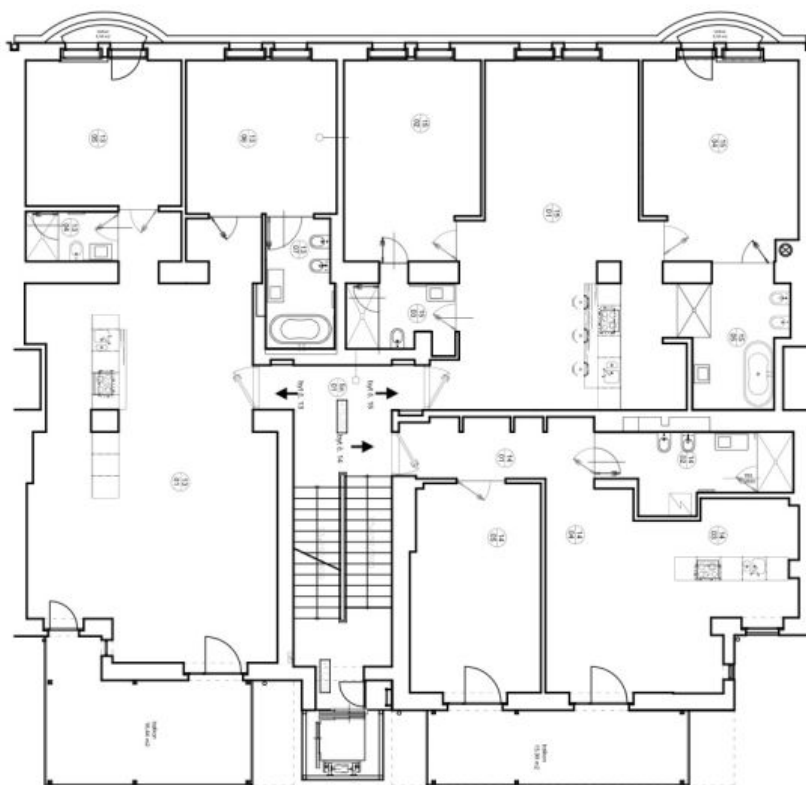

With quality materials and finishes, the interior features a living room with a fully fitted open plan kitchen, four bedrooms all with built-in wardrobes, a full master bathroom, two shower bathrooms with a toilet, and an entry hall.

* Area of the unit according to the Civil Code. The area consists of the sum total area of the entire unit bounded by perimeter walls.

Apartment Four-bedroom (5+kk)

181 m², Prague 3, Vinohrady, Laubova

Rented