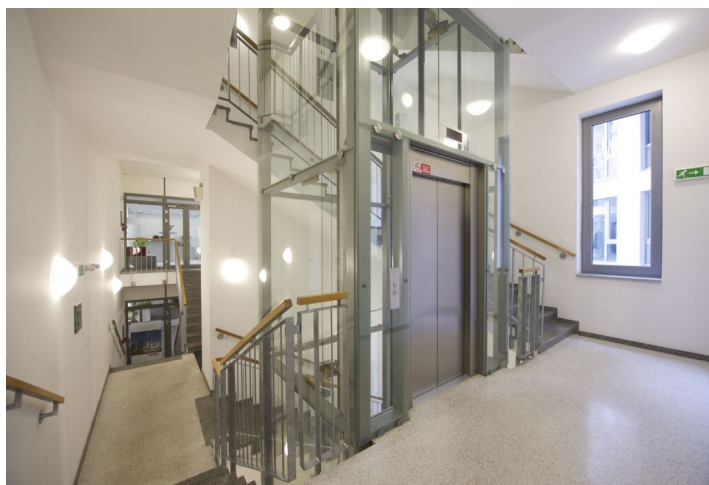

Office building

€ 13.50 - 16.50 / m² | CZK 341 - 417 / m²

379 m², Praha 1, Nové Město, Vodičkova