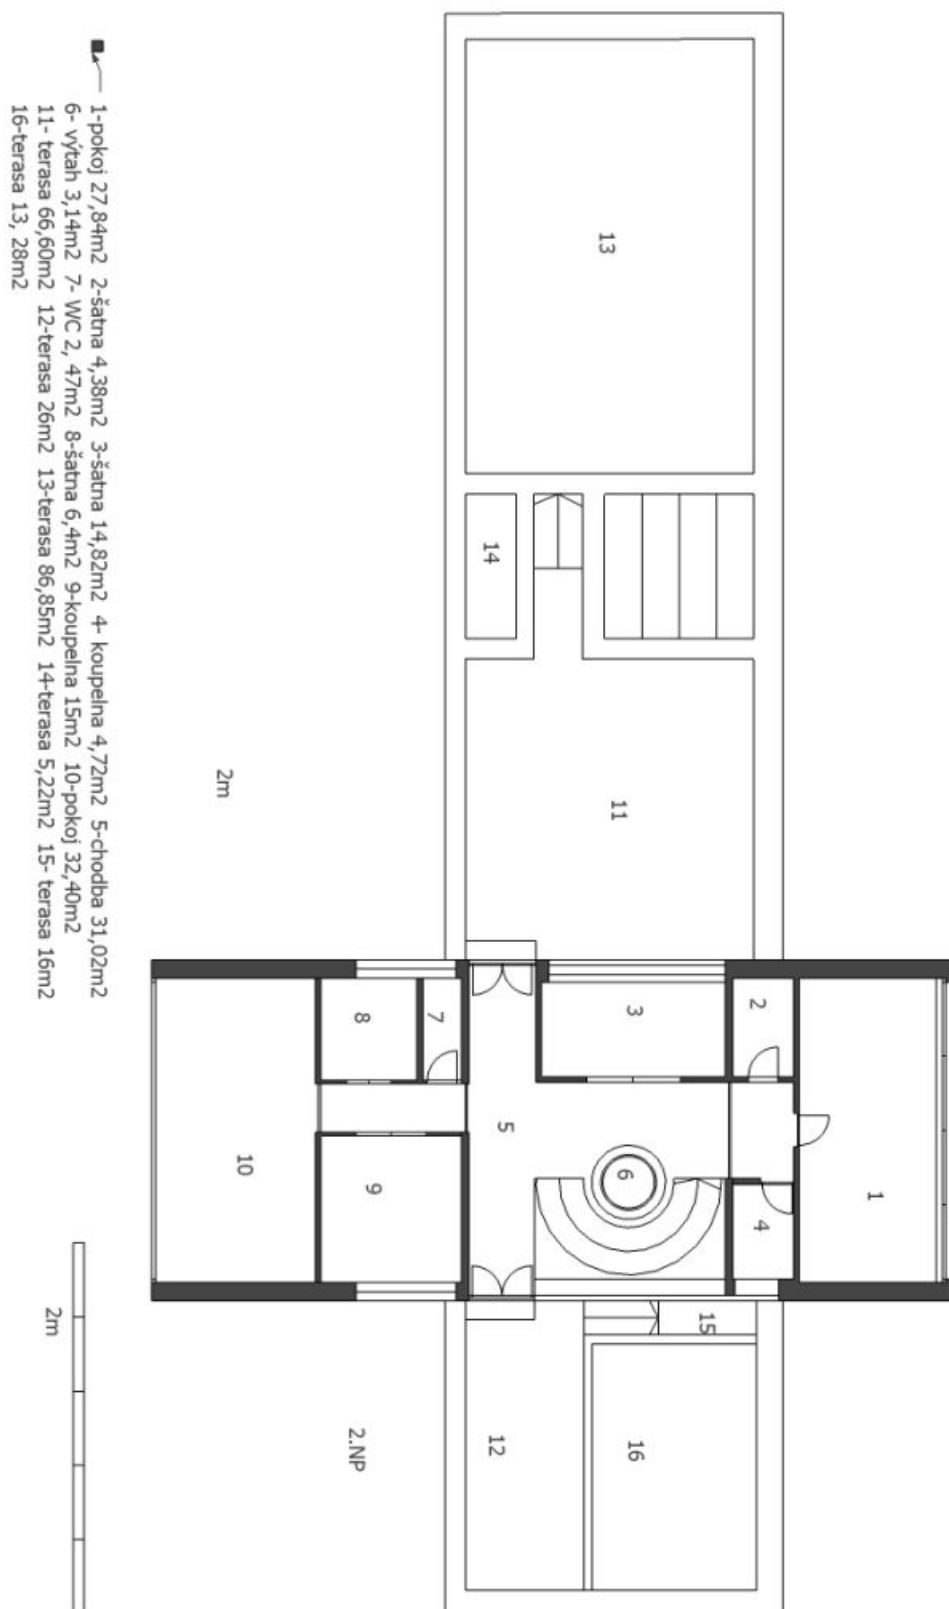

House Five-bedroom (6+kk)

900 m², Praha-západ, Tuchoměřice

Ask for price