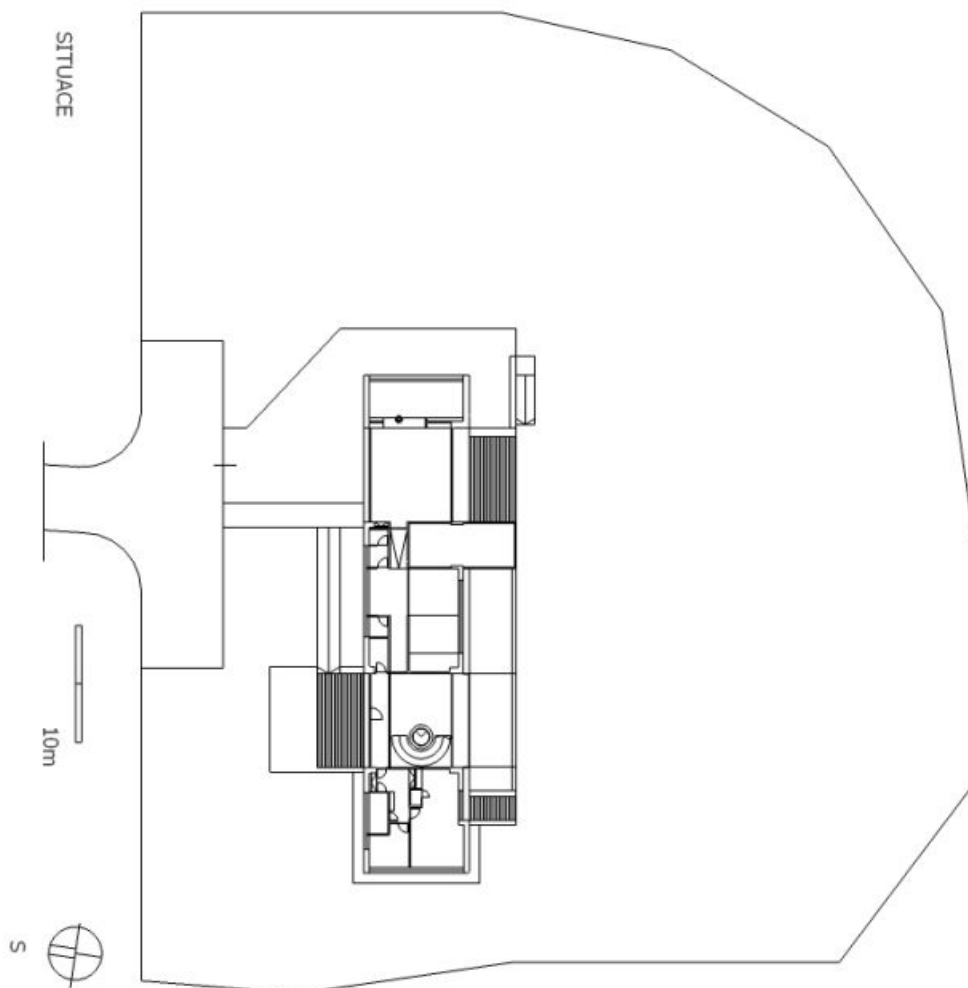

House Five-bedroom (6+kk)

900 m², Praha-západ, Tuchoměřice

Ask for price