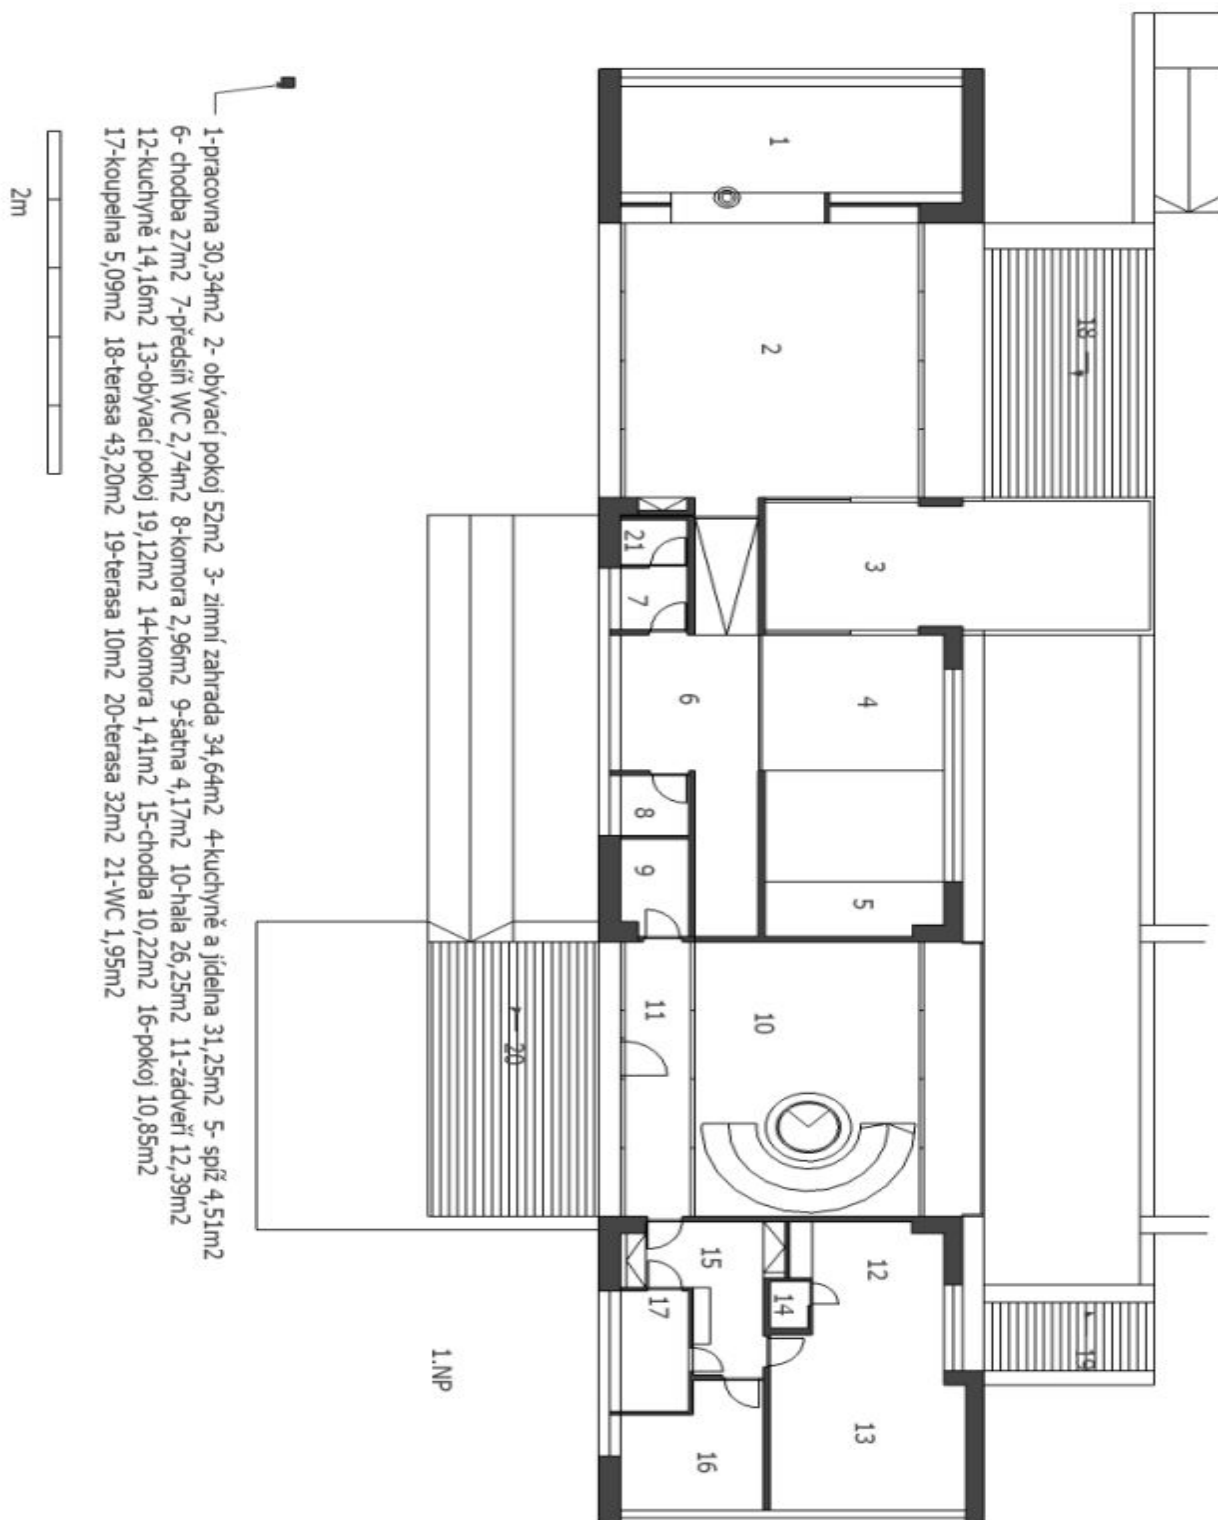

Newly-built, modern and luxurious, this designer villa for sale is situated on a large plot next to the forest in a prestigious residential area of Tuchoměřice.

Luxury villa with 3 floors, offering a living room with access to the terrace, a study, a **double-sided STUV travertine fireplace**, kitchen with black granite worktop, dining room, conservatory, and a maid's apartment with a bedroom, kitchen, dressing room and bathroom. On the 1st floor there is a living area with 2 bedrooms, 2 walk-in closets, 2 bathrooms and 2 terraces. The basement is comprised of both relaxing and technical areas, including a **sauna, jacuzzi** and guest room with bathroom and terrace, all with direct access to the garden, in addition to a utility room, storage room, and garage.

Garage for 2 cars with additional parking in the yard for about 4-6 cars, 2 spaces are covered. Usable area of the house is 900 m², the plot totals 5000 m².

House Five-bedroom (6+kk)

900 m², Praha-západ, Tuchoměřice

Ask for price

House Five-bedroom (6+kk)

900 m², Praha-západ, Tuchoměřice

Ask for price

House Five-bedroom (6+kk)

Ask for price

900 m², Praha-západ, Tuchoměřice

House Five-bedroom (6+kk)