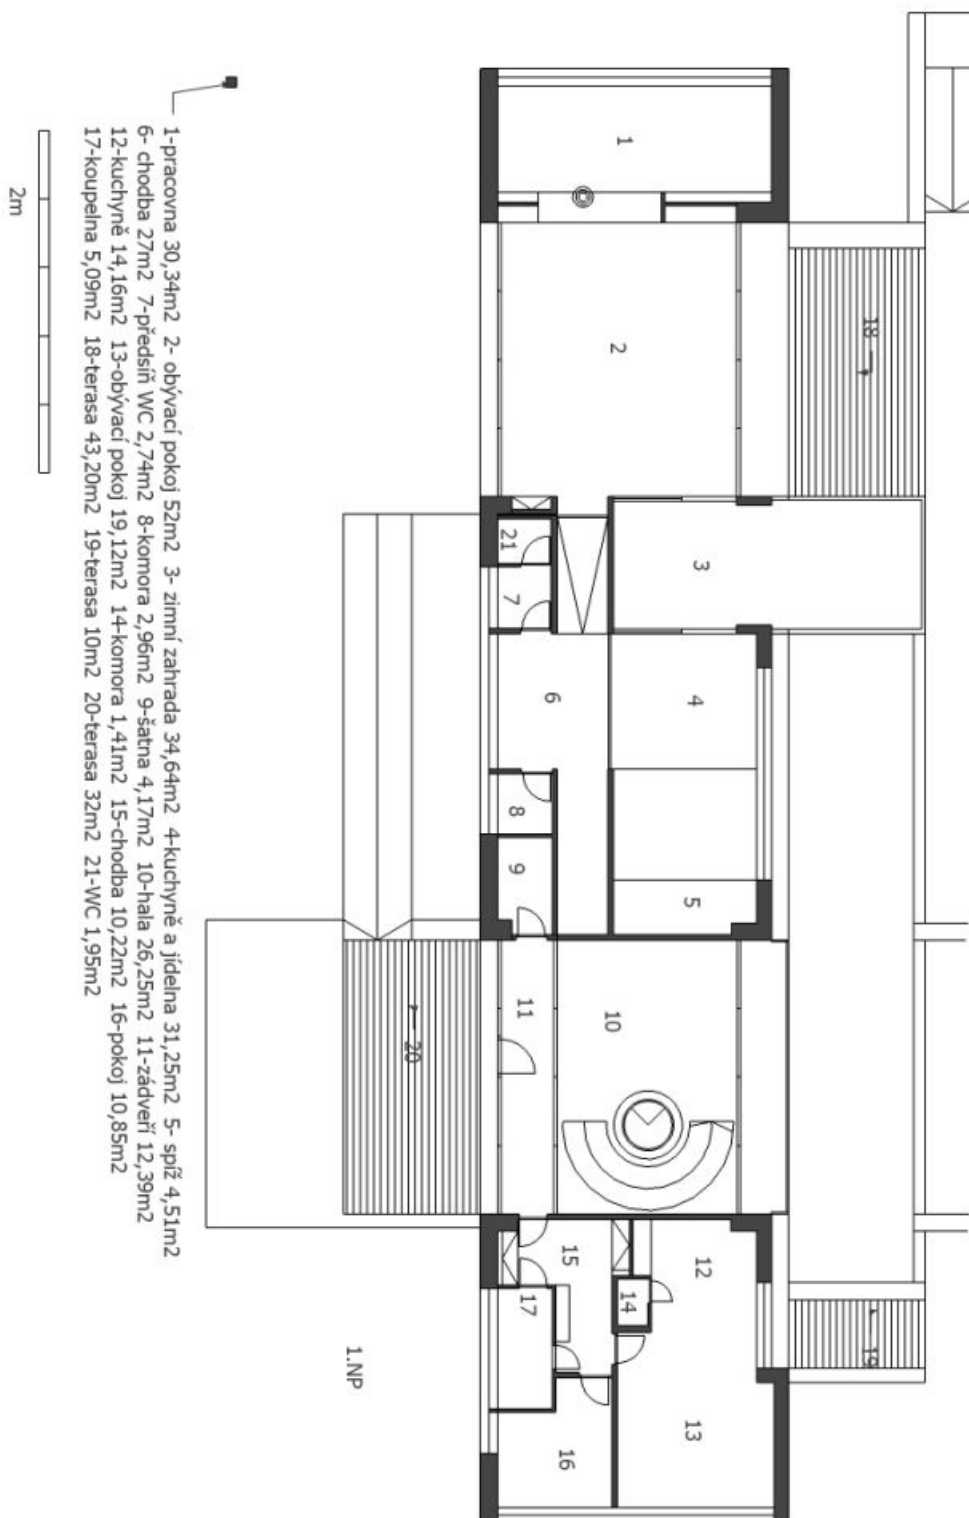

House Five-bedroom (6+kk)

900 m², Praha-západ, Tuchoměřice

Ask for price