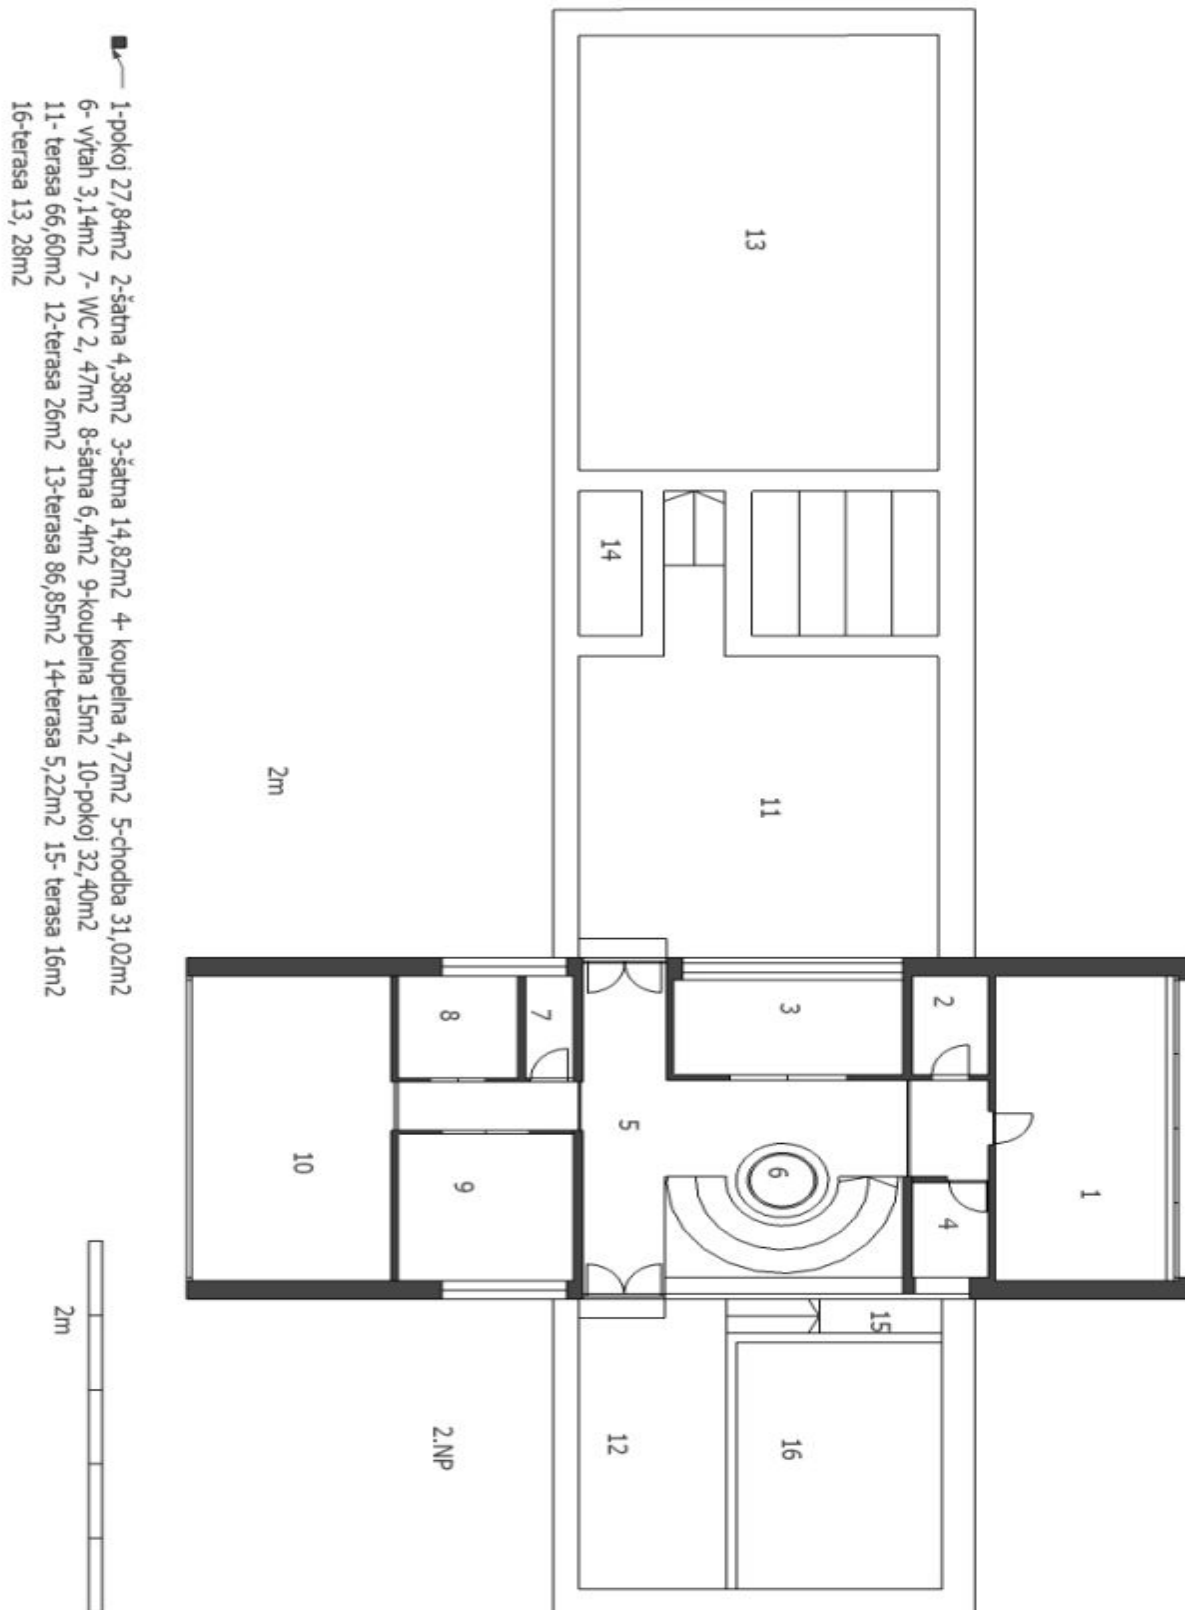

Newly-built, modern and luxurious, this designer villa for sale is situated on a large plot next to the forest in a prestigious residential area of Tuchoměřice.

Luxury villa with 3 floors, offering a living room with access to the terrace, a study, a **double-sided STUV travertine fireplace**, kitchen with black granite worktop, dining room, conservatory, and a maid's apartment with a bedroom, kitchen, dressing room and bathroom. On the 1st floor there is a living area with 2 bedrooms, 2 walk-in closets, 2 bathrooms and 2 terraces. The basement is comprised of both relaxing and technical areas, including a **sauna, jacuzzi** and guest room with bathroom and terrace, all with direct access to the garden, in addition to a utility room, storage room, and garage.

Garage for 2 cars with additional parking in the yard for about 4-6 cars, 2 spaces are covered. Usable area of the house is 900 m², the plot totals 5000 m².

House Five-bedroom (6+kk)

900 m², Praha-západ, Tuchoměřice

Ask for price

House Five-bedroom (6+kk)

900 m², Praha-západ, Tuchoměřice

Ask for price

House Five-bedroom (6+kk)

Ask for price

900 m², Praha-západ, Tuchoměřice

House Five-bedroom (6+kk)