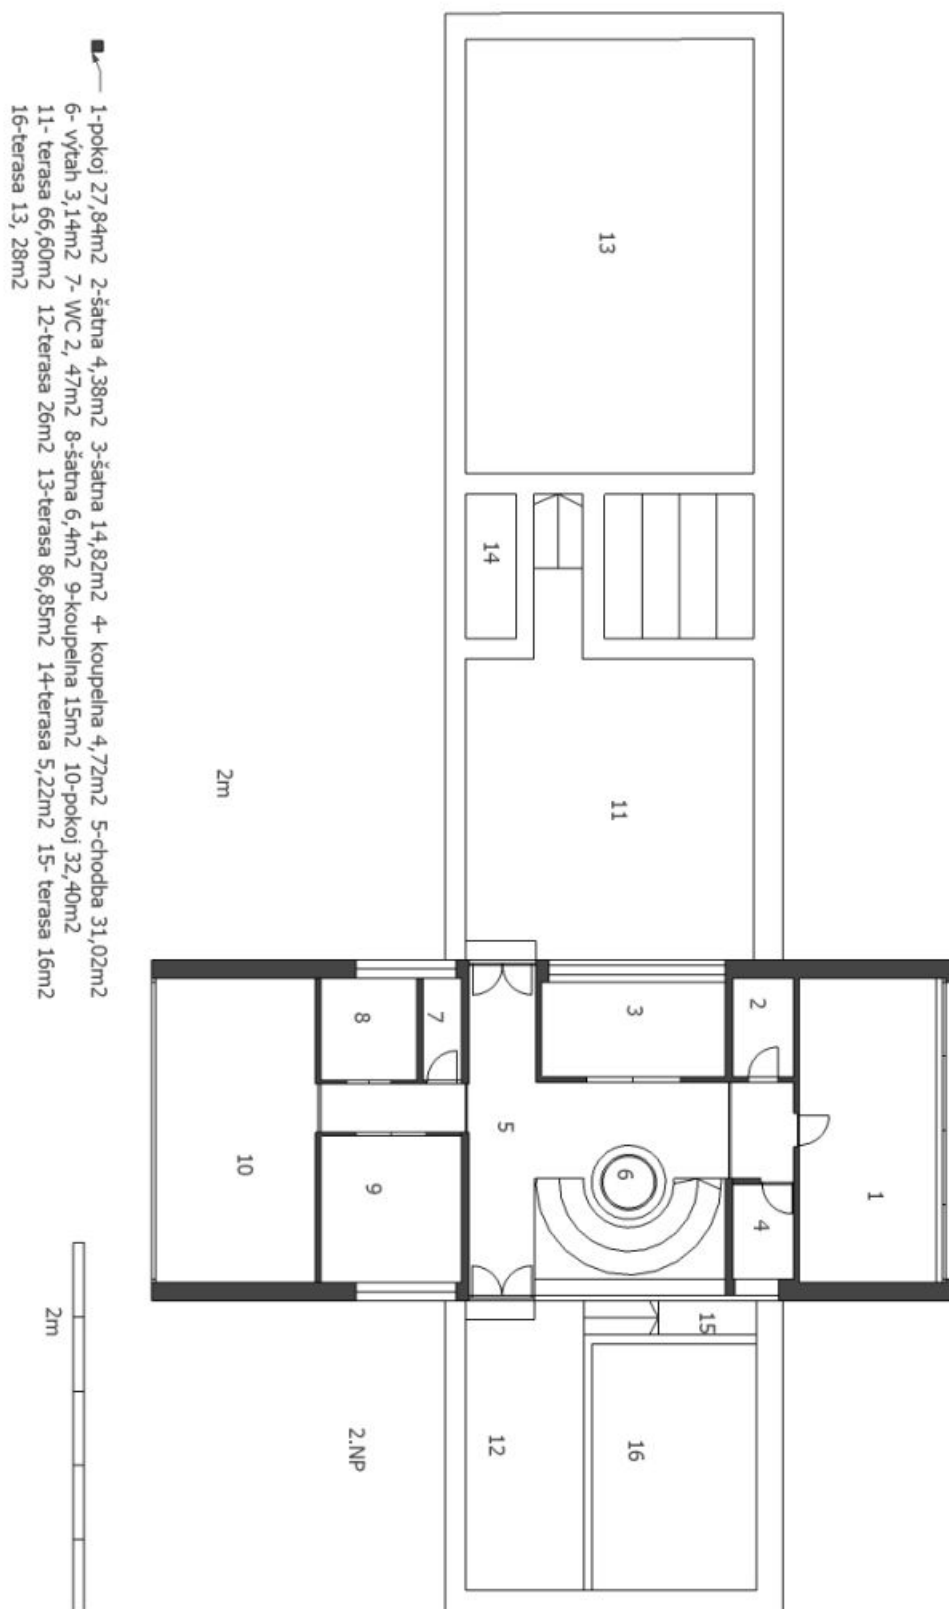

Garage for 2 cars with additional parking in the yard for about 4-6 cars, 2 spaces are covered. Usable area of the house is 900 m², the plot totals 5000 m².

House Five-bedroom (6+kk)

900 m², Praha-západ, Tuchoměřice

Ask for price

House Five-bedroom (6+kk)

900 m², Praha-západ, Tuchoměřice

Ask for price

House Five-bedroom (6+kk)

900 m², Praha-západ, Tuchoměřice

Ask for price

House Five-bedroom (6+kk)