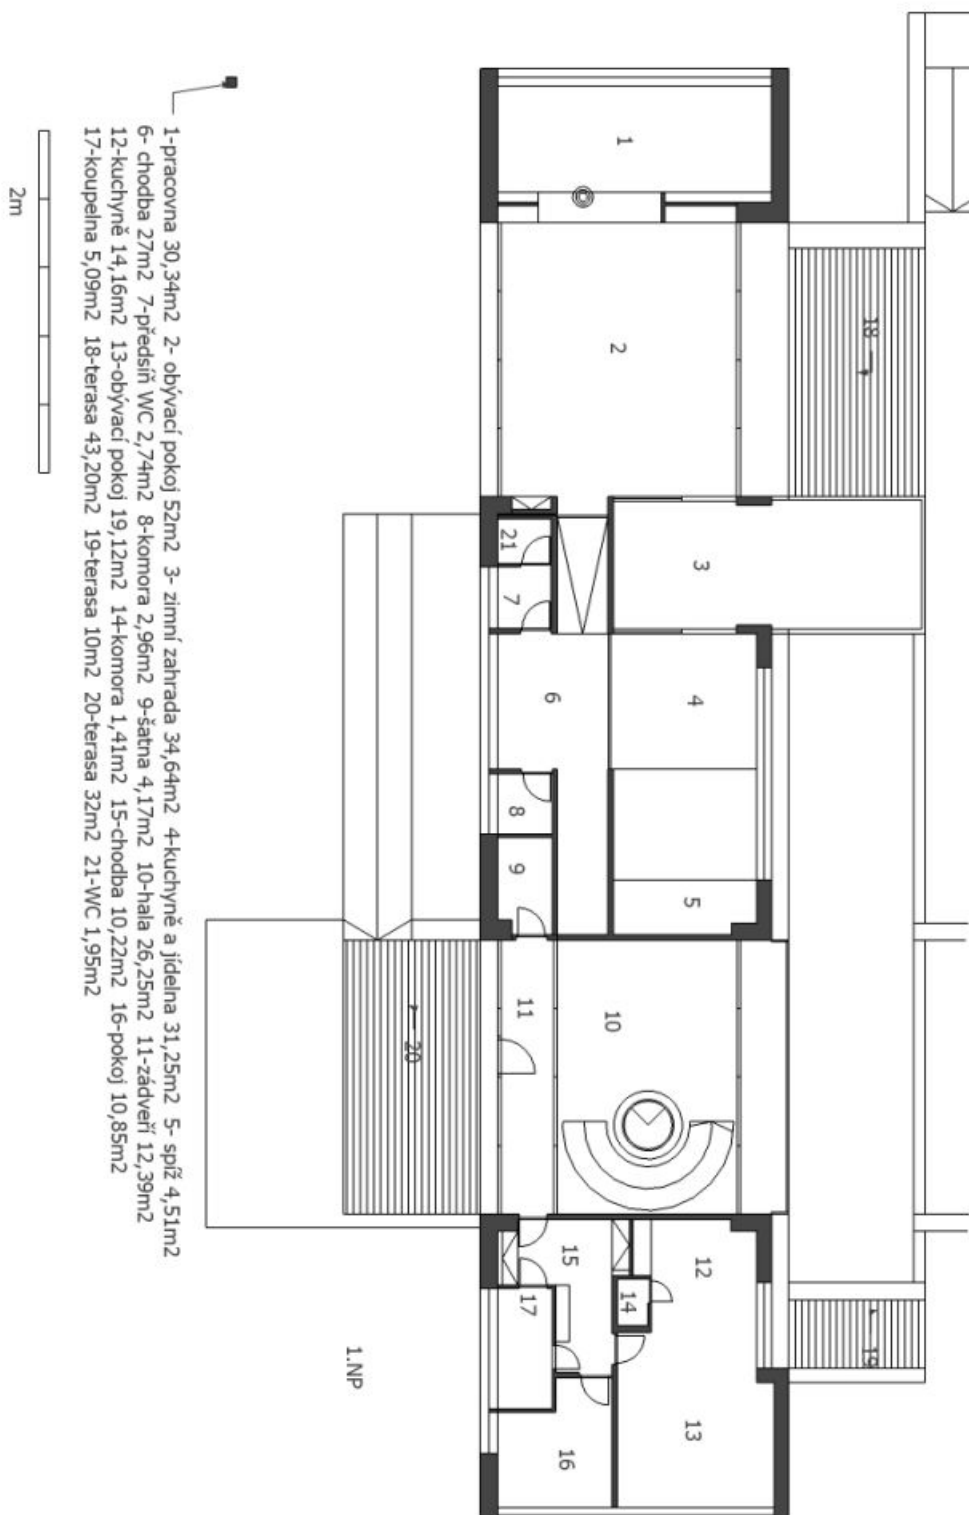

Newly-built, modern and luxurious, this designer villa for sale is situated on a large plot next to the forest in a prestigious residential area of Tuchoměřice.

Luxury villa with 3 floors, offering a living room with access to the terrace, a study, a **double-sided STUV travertine fireplace**, kitchen with black granite worktop, dining room, conservatory, and a maid's apartment with a bedroom, kitchen, dressing room and bathroom. On the 1st floor there is a living area with 2 bedrooms, 2 walk-in closets, 2 bathrooms and 2 terraces. The basement is comprised of both relaxing and technical areas, including a **sauna, jacuzzi** and guest room with bathroom and terrace, all with direct access to the garden, in addition to a utility room, storage room, and garage.

Garage for 2 cars with additional parking in the yard for about 4-6 cars, 2 spaces are covered. Usable area of the house is 900 m², the plot totals 5000 m².

House Five-bedroom (6+kk)

900 m², Praha-západ, Tuchoměřice

Ask for price

House Five-bedroom (6+kk)

900 m², Praha-západ, Tuchoměřice

Ask for price

House Five-bedroom (6+kk)

900 m², Praha-západ, Tuchoměřice

Ask for price

House Five-bedroom (6+kk)