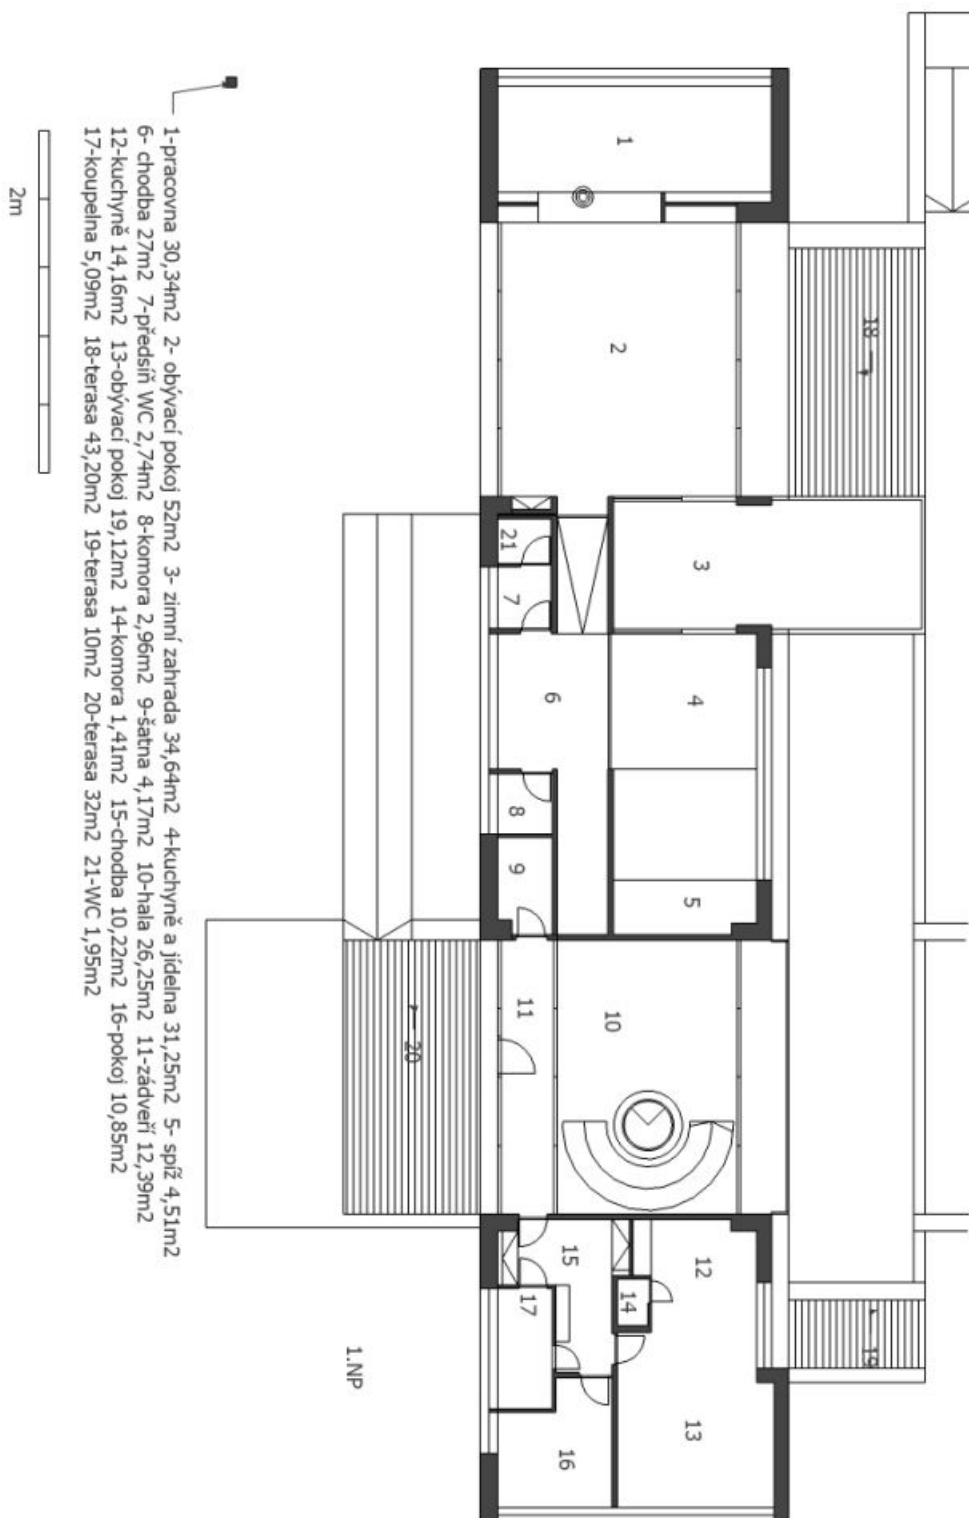

Newly-built, modern and luxurious, this designer villa for sale is situated on a large plot next to the forest in a prestigious residential area of Tuchoměřice.

Luxury villa with 3 floors, offering a living room with access to the terrace, a study, a **double-sided STUV travertine fireplace**, kitchen with black granite worktop, dining room, conservatory, and a maid's apartment with a bedroom, kitchen, dressing room and bathroom. On the 1st floor there is a living area with 2 bedrooms, 2 walk-in closets, 2 bathrooms and 2 terraces. The basement is comprised of both relaxing and technical areas, including a **sauna, jacuzzi** and guest room with bathroom and terrace, all with direct access to the garden, in addition to a utility room, storage room, and garage.

Garage for 2 cars with additional parking in the yard for about 4-6 cars, 2 spaces are covered. Usable area of the house is 900 m², the plot totals 5000 m².

House Five-bedroom (6+kk)

900 m², Praha-západ, Tuchoměřice

Ask for price

House Five-bedroom (6+kk)

900 m², Praha-západ, Tuchoměřice

Ask for price

House Five-bedroom (6+kk)

900 m², Praha-západ, Tuchoměřice

Ask for price

House Five-bedroom (6+kk)