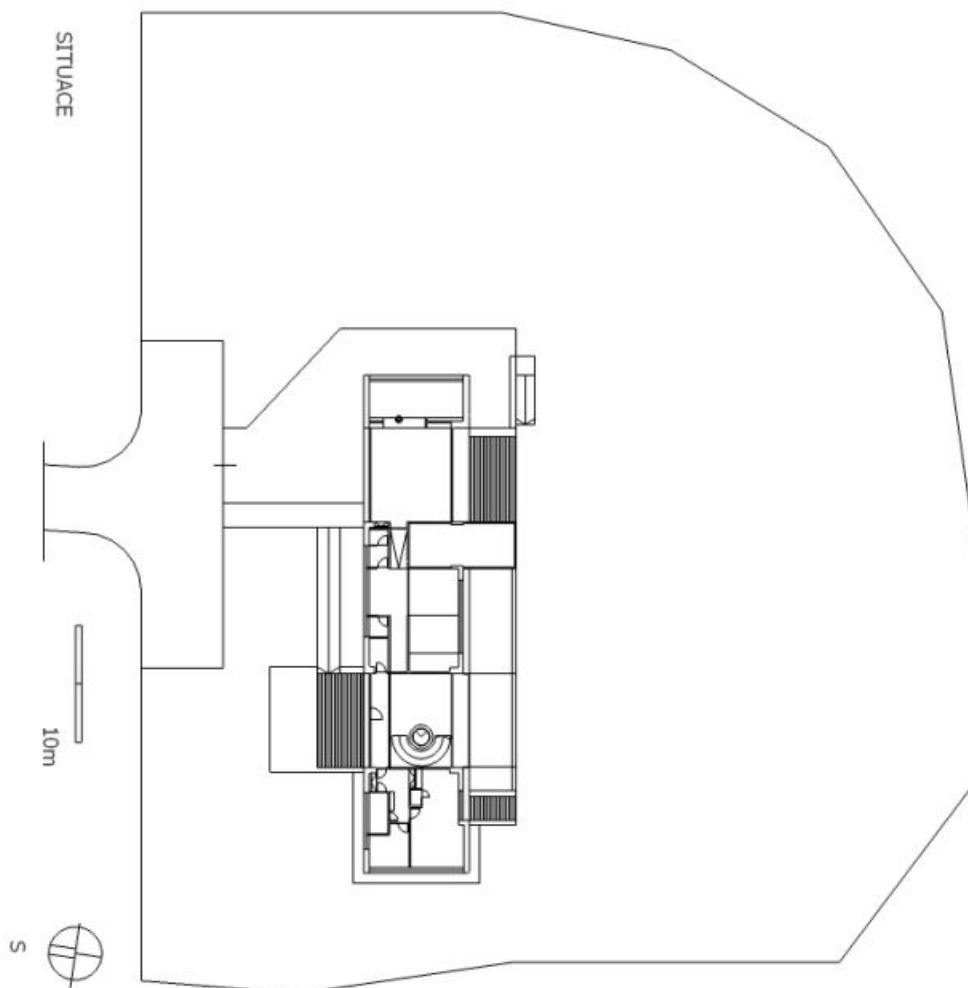

Newly-built, modern and luxurious, this designer villa for sale is situated on a large plot next to the forest in a prestigious residential area of Tuchoměřice.

Luxury villa with 3 floors, offering a living room with access to the terrace, a study, a **double-sided STUV travertine fireplace**, kitchen with black granite worktop, dining room, conservatory, and a maid's apartment with a bedroom, kitchen, dressing room and bathroom. On the 1st floor there is a living area with 2 bedrooms, 2 walk-in closets, 2 bathrooms and 2 terraces. The basement is comprised of both relaxing and technical areas, including a **sauna, jacuzzi** and guest room with bathroom and terrace, all with direct access to the garden, in addition to a utility room, storage room, and garage.

Garage for 2 cars with additional parking in the yard for about 4-6 cars, 2 spaces are covered. Usable area of the house is 900 m², the plot totals 5000 m².

House Five-bedroom (6+kk)

900 m², Praha-západ, Tuchoměřice

Ask for price

House Five-bedroom (6+kk)

900 m², Praha-západ, Tuchoměřice

Ask for price

House Five-bedroom (6+kk)

900 m², Praha-západ, Tuchoměřice

Ask for price

House Five-bedroom (6+kk)