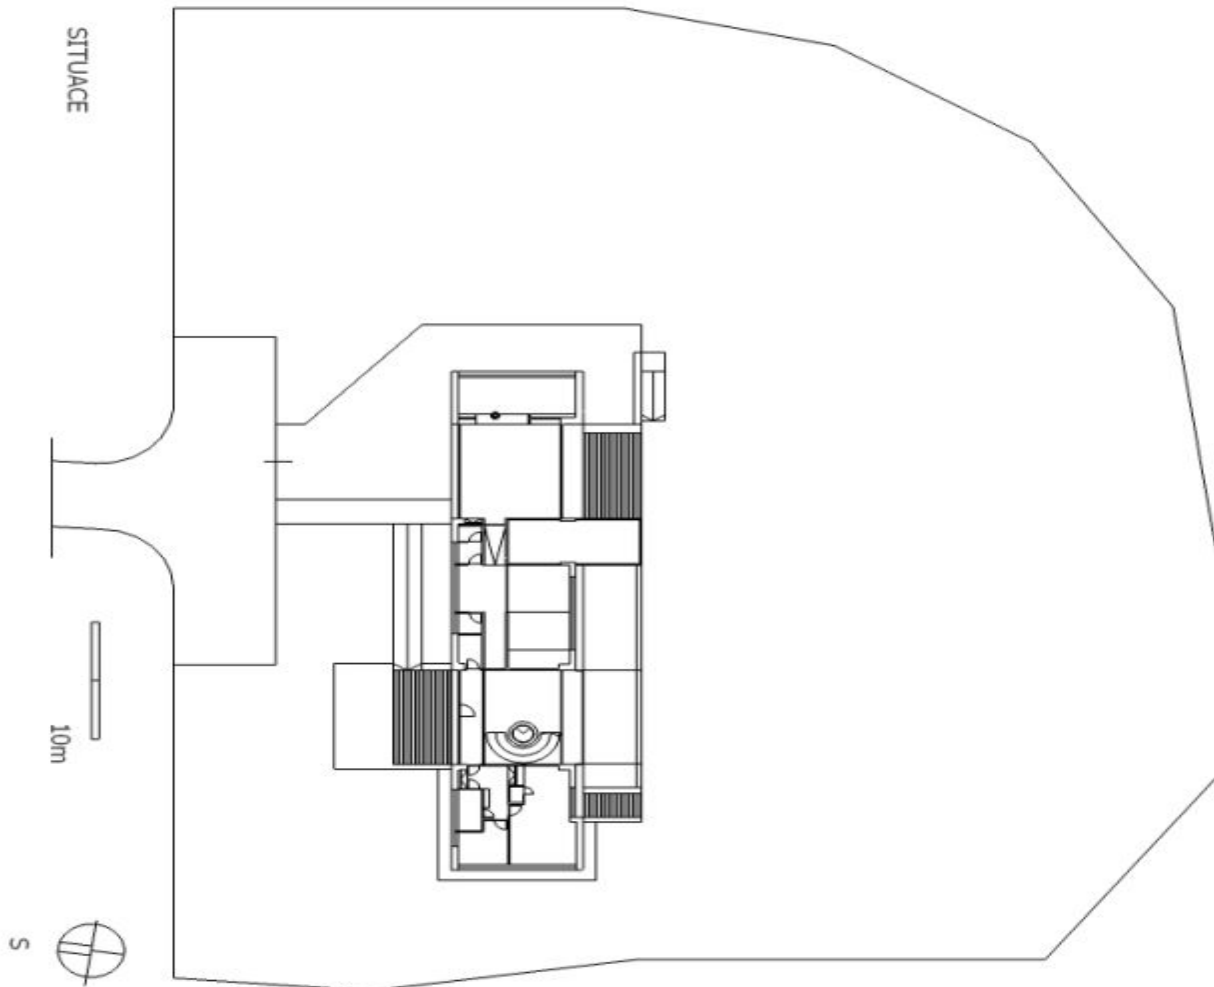

Newly-built, modern and luxurious, this designer villa for sale is situated on a large plot next to the forest in a prestigious residential area of Tuchoměřice.

Luxury villa with 3 floors, offering a living room with access to the terrace, a study, a **double-sided STUV travertine fireplace**, kitchen with black granite worktop, dining room, conservatory, and a maid's apartment with a bedroom, kitchen, dressing room and bathroom. On the 1st floor there is a living area with 2 bedrooms, 2 walk-in closets, 2 bathrooms and 2 terraces. The basement is comprised of both relaxing and technical areas, including a **sauna, jacuzzi** and guest room with bathroom and terrace, all with direct access to the garden, in addition to a utility room, storage room, and garage.

Garage for 2 cars with additional parking in the yard for about 4-6 cars, 2 spaces are covered. Usable area of the house is 900 m², the plot totals 5000 m².

House Five-bedroom (6+kk)

900 m², Praha-západ, Tuchoměřice

Ask for price

House Five-bedroom (6+kk)

900 m², Praha-západ, Tuchoměřice

Ask for price

House Five-bedroom (6+kk)

Ask for price

900 m², Praha-západ, Tuchoměřice

House Five-bedroom (6+kk)