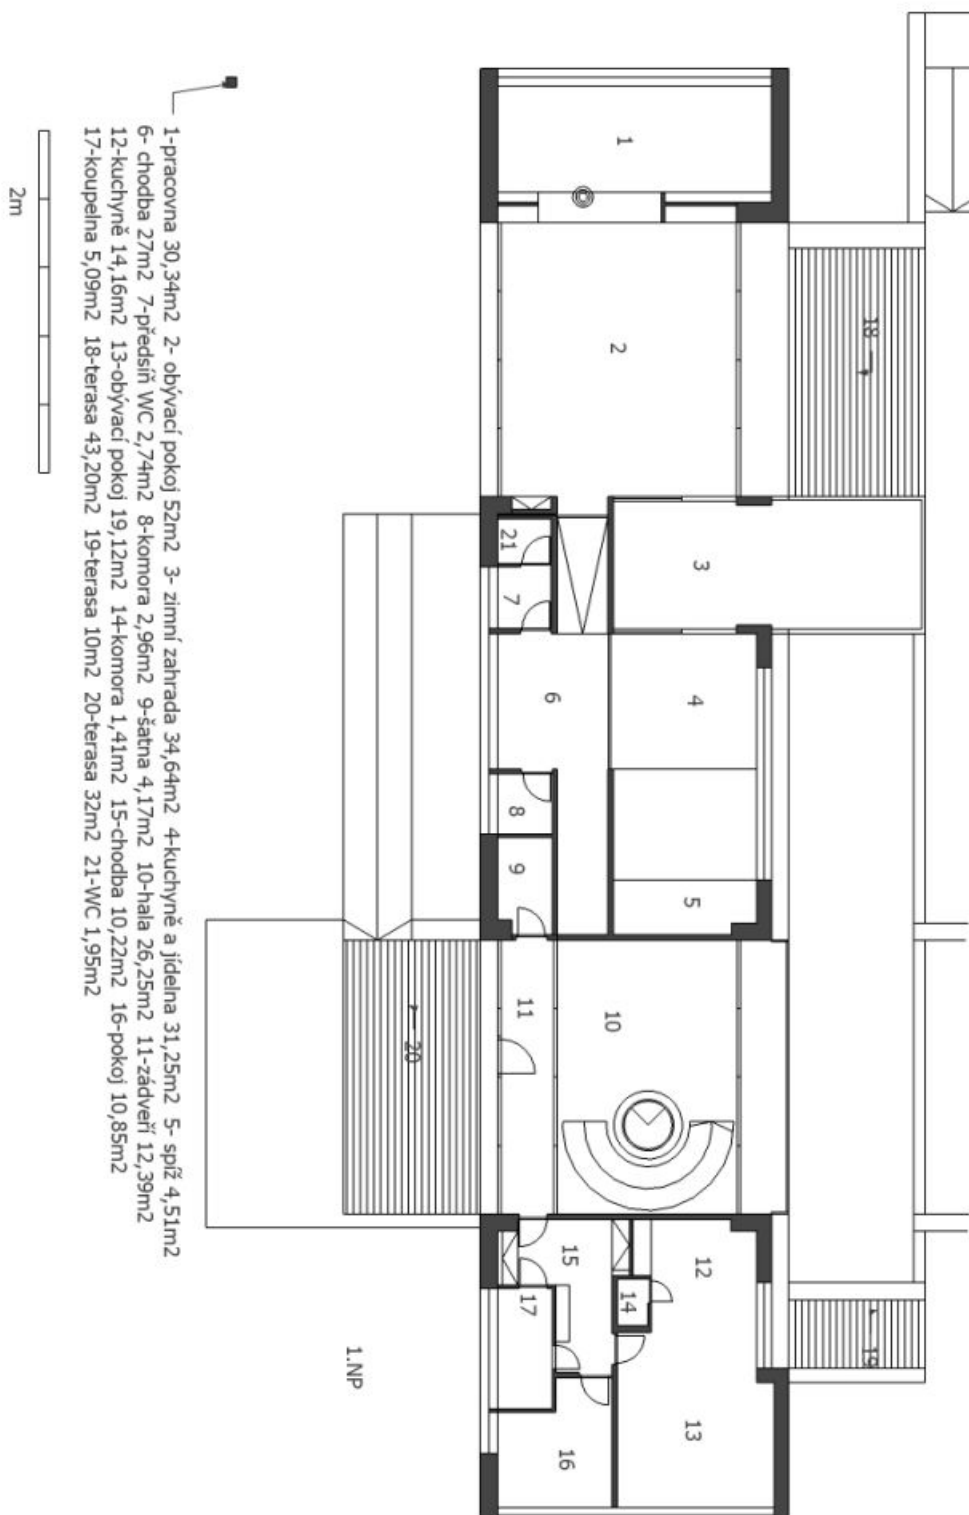

House Five-bedroom (6+kk)

900 m², Praha-západ, Tuchoměřice

Ask for price