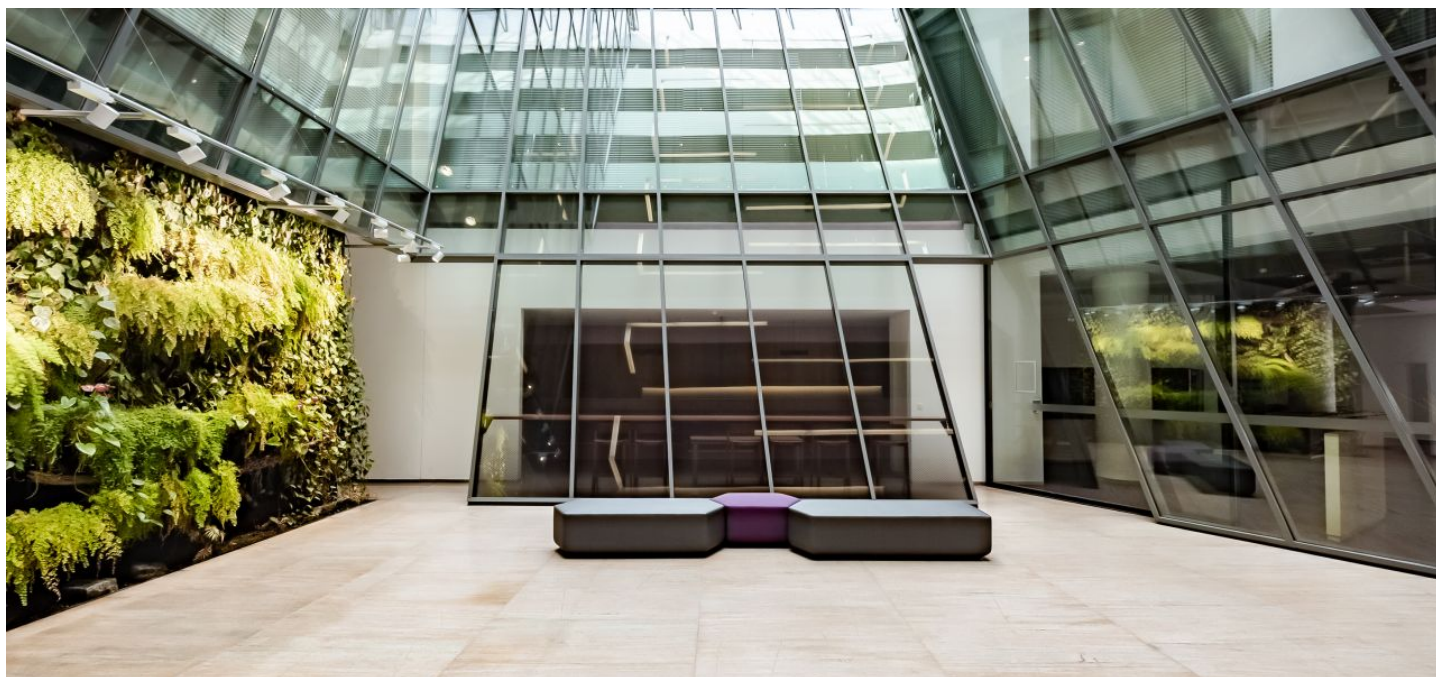

Office building

Prague 4, Michle, Vyskočilova

Rented