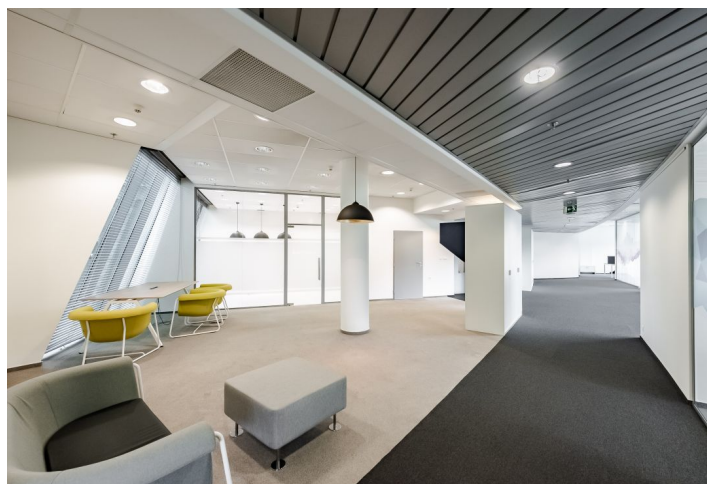

Office building

Prague 4, Michle, Vyskočilova

Rented