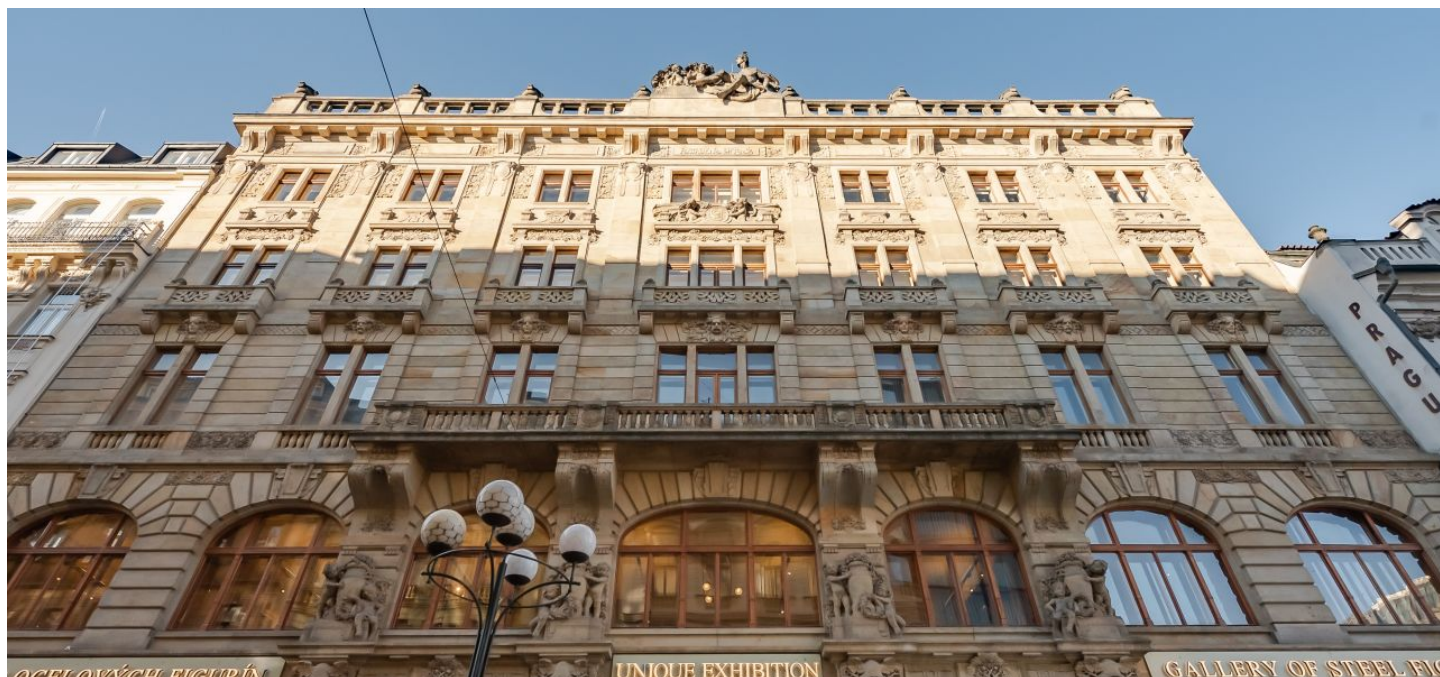

Office building

€ 16.00 - 18.00 / m² | CZK 403 - 453 / m²

427 m², Prague 1, Nové Město, 28. října