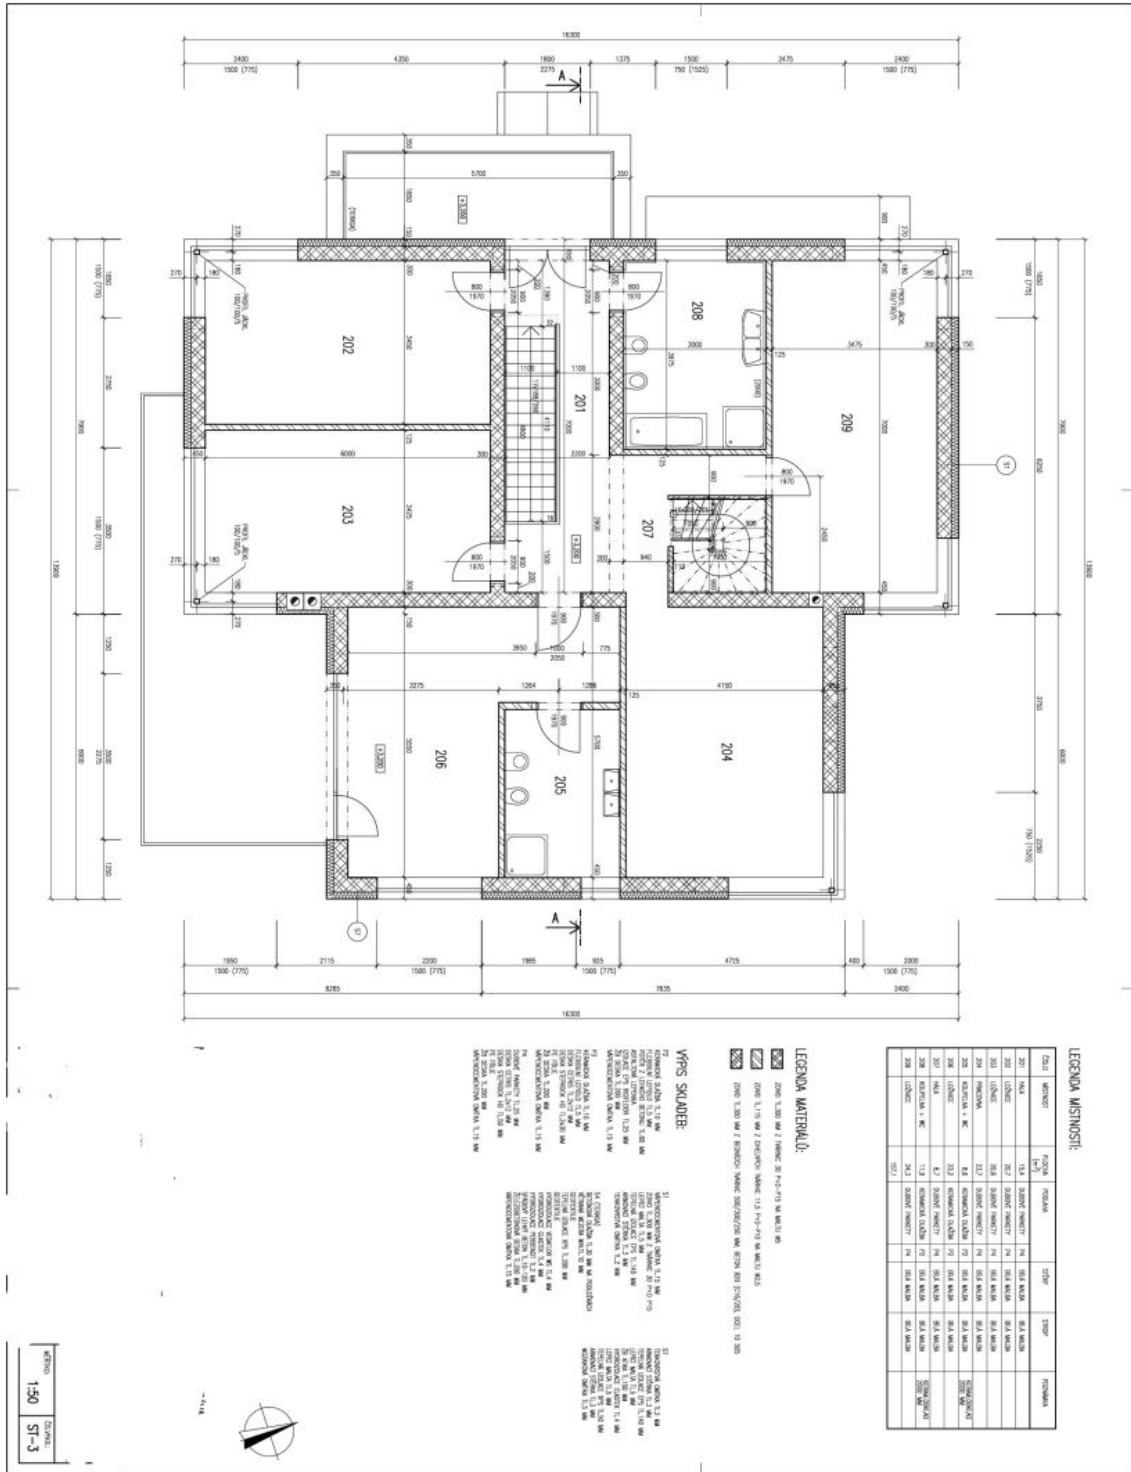

House Six-bedroom (7+kk)

600 m², Praha 5, Jinonice, U Panské zahrady

Rented

LEGENDA MATERIÁLŮ:

ČÍSLO	RODINNÝ	RODINNÁ	STĚNY	STŘEŠÍ	STŘEŠNÍ
201	PLAŠ	STĚNY	STĚNY	STĚNY	STĚNY
202	LOŽNICE	STĚNY	STĚNY	STĚNY	STĚNY
203	LOŽNICE	STĚNY	STĚNY	STĚNY	STĚNY
204	LOŽNICE	STĚNY	STĚNY	STĚNY	STĚNY
205	LOŽNICE	STĚNY	STĚNY	STĚNY	STĚNY
206	LOŽNICE	STĚNY	STĚNY	STĚNY	STĚNY
207	LOŽNICE	STĚNY	STĚNY	STĚNY	STĚNY
208	LOŽNICE	STĚNY	STĚNY	STĚNY	STĚNY
209	LOŽNICE	STĚNY	STĚNY	STĚNY	STĚNY