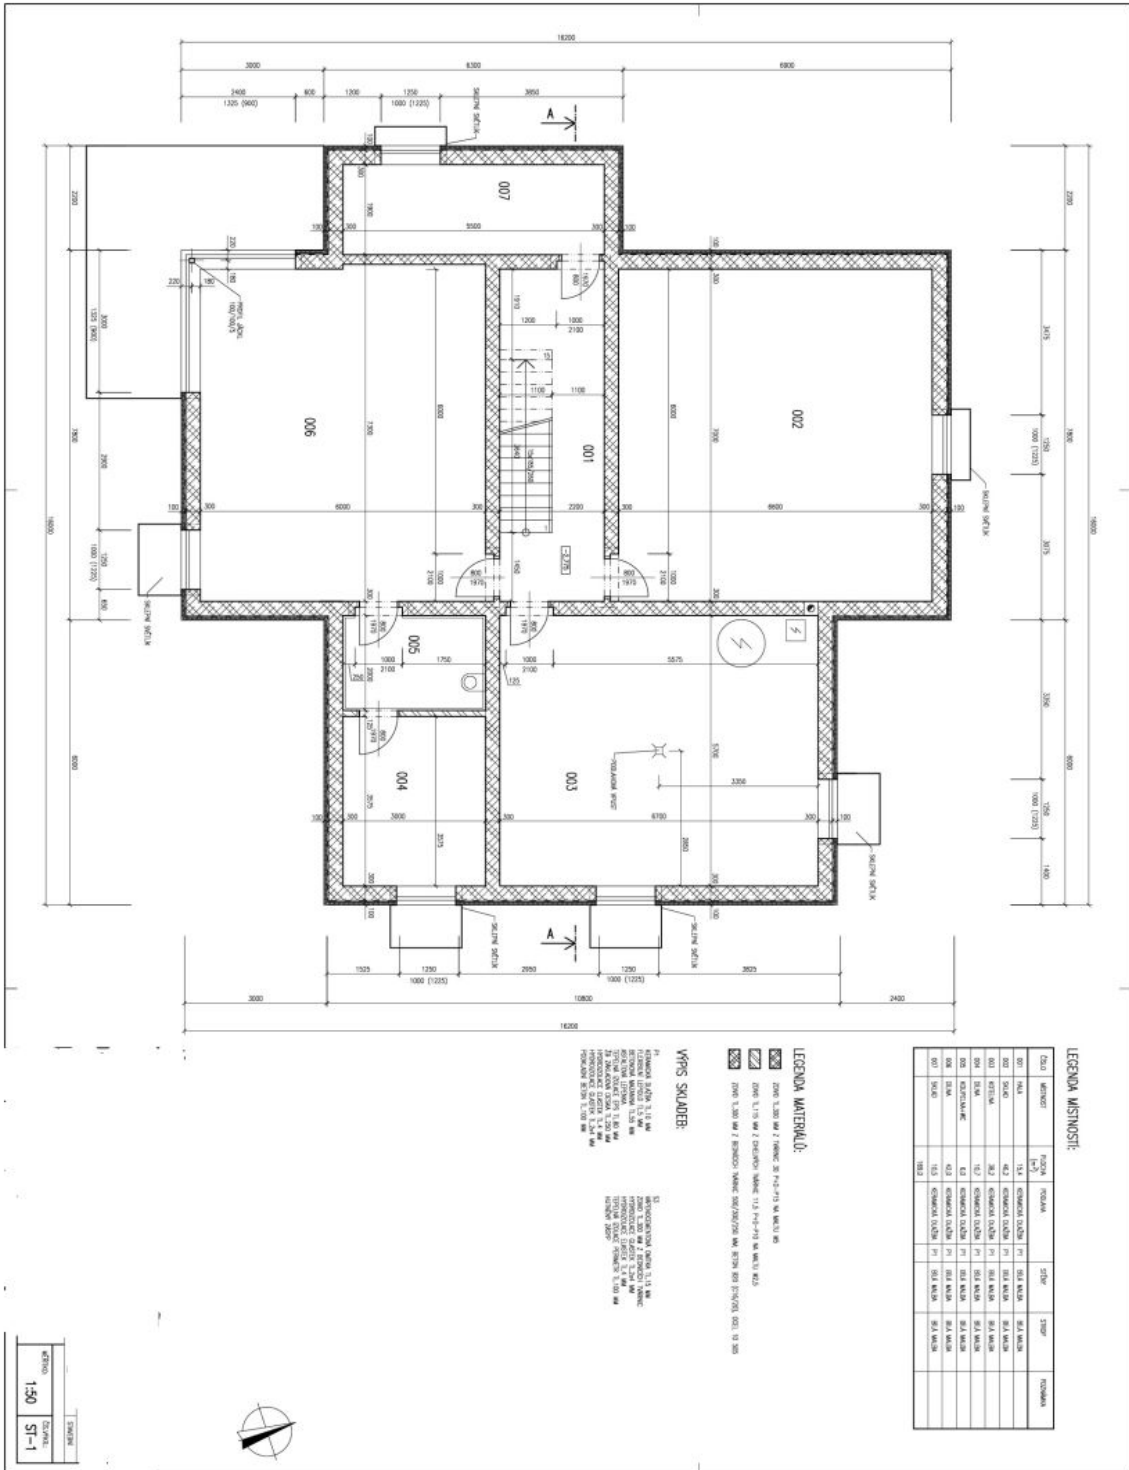

The ground floor features a living room with a fireplace, a fully fitted open plan kitchen and French doors leading to the garden, a fitted walk-in closet, a laundry room with a toilet, and an entrance hall. The first floor includes a master bedroom with an en-suite bathroom (walk-in shower, bidet, toilet), a walk-in closet, three bedrooms, and a full family bathroom. The second floor offers a bedroom with an en-suite bathroom (walk-in shower, bidet, toilet), an adjacent study, and a huge terrace (accessible from the bedroom as well as the hall). The finished basement has three large rooms and a utility/boiler room. There also is a sauna.

600 m², Praha 5, Jinonice, U Panské zahrady

Rented

House Six-bedroom (7+kk)

600 m², Praha 5, Jinonice, U Panské zahrady

Rented

House Six-bedroom (7+kk)

600 m², Praha 5, Jinonice, U Panské zahrady

Rented