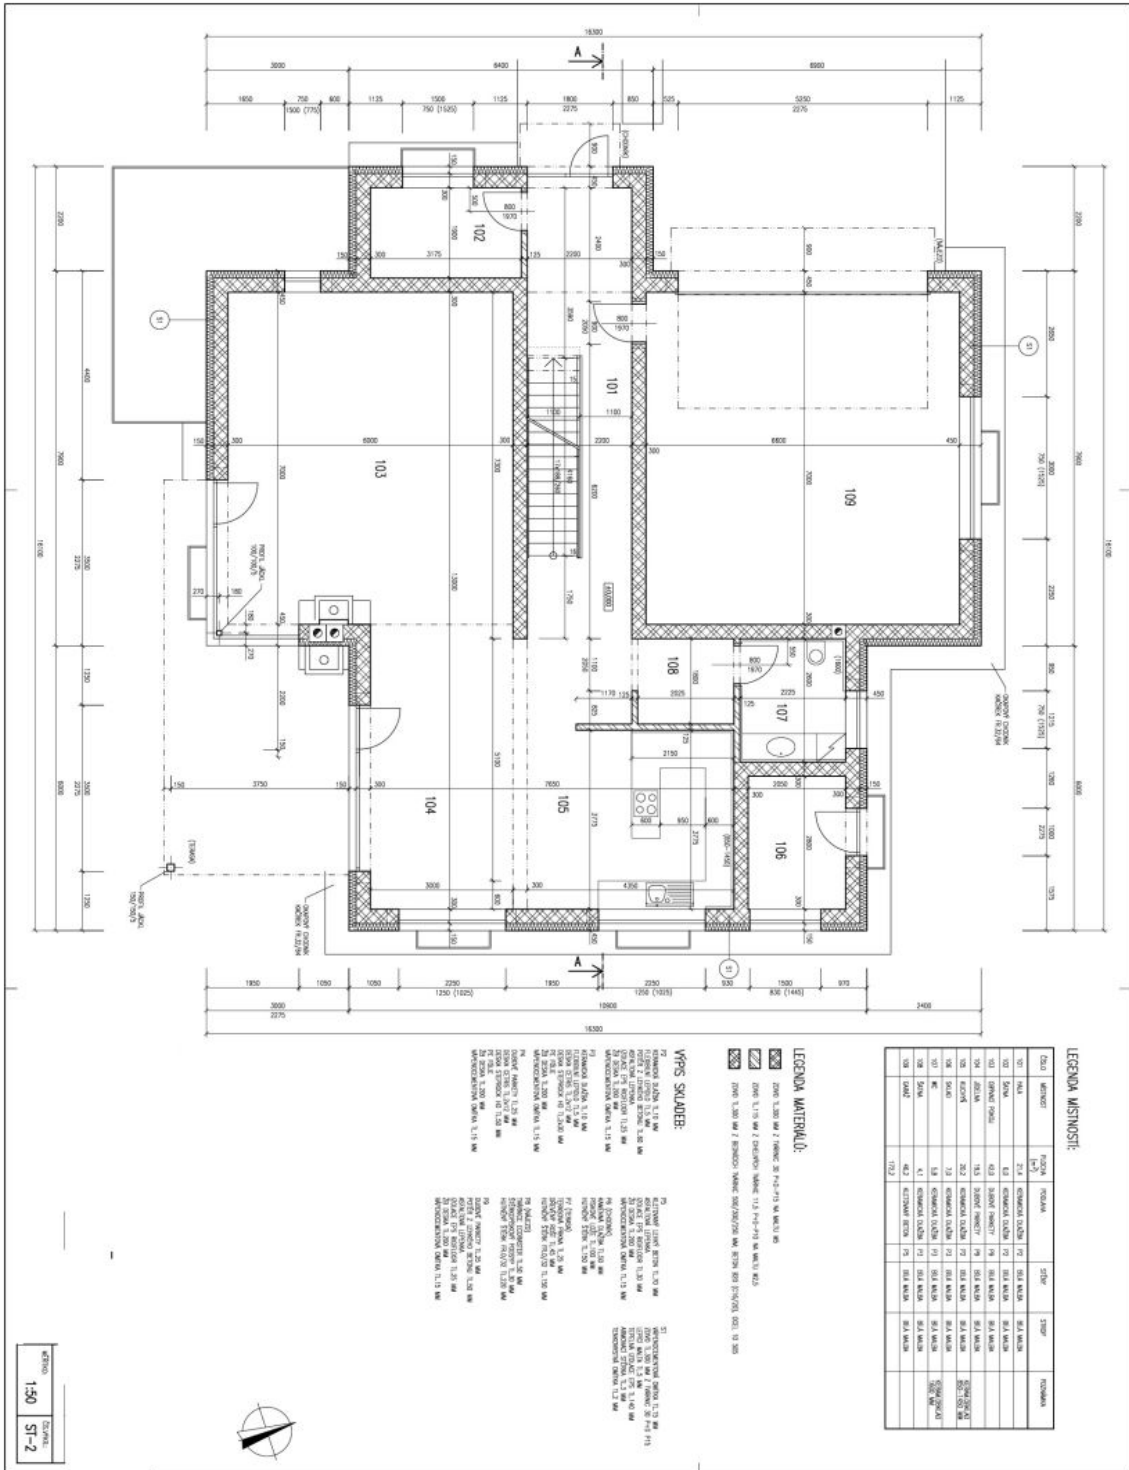

The ground floor features a living room with a fireplace, a fully fitted open plan kitchen and French doors leading to the garden, a fitted walk-in closet, a laundry room with a toilet, and an entrance hall. The first floor includes a master bedroom with an en-suite bathroom (walk-in shower, bidet, toilet), a walk-in closet, three bedrooms, and a full family bathroom. The second floor offers a bedroom with an en-suite bathroom (walk-in shower, bidet, toilet), an adjacent study, and a huge terrace (accessible from the bedroom as well as the hall). The finished basement has three large rooms and a utility/boiler room. There also is a sauna.

600 m², Praha 5, Jinonice, U Panské zahrady

Rented

House Six-bedroom (7+kk)

600 m², Praha 5, Jinonice, U Panské zahrady

Rented

House Six-bedroom (7+kk)

600 m², Praha 5, Jinonice, U Panské zahrady

Rented