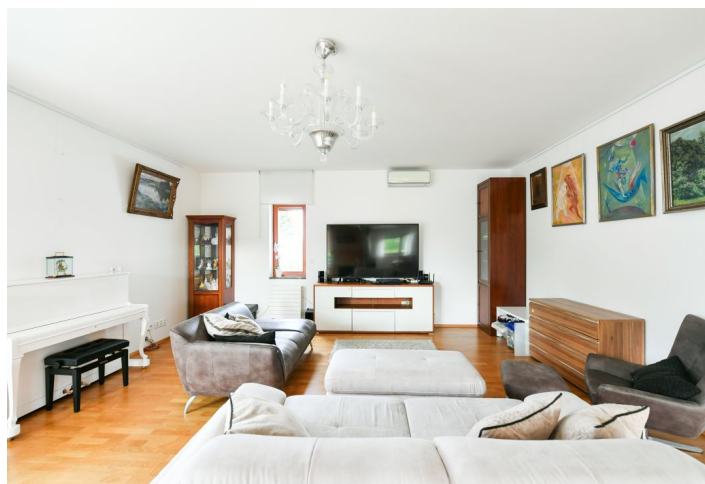

House Six-bedroom (7+kk)

Rented

600 m², Prague 5, Jinonice, U Panské zahrady