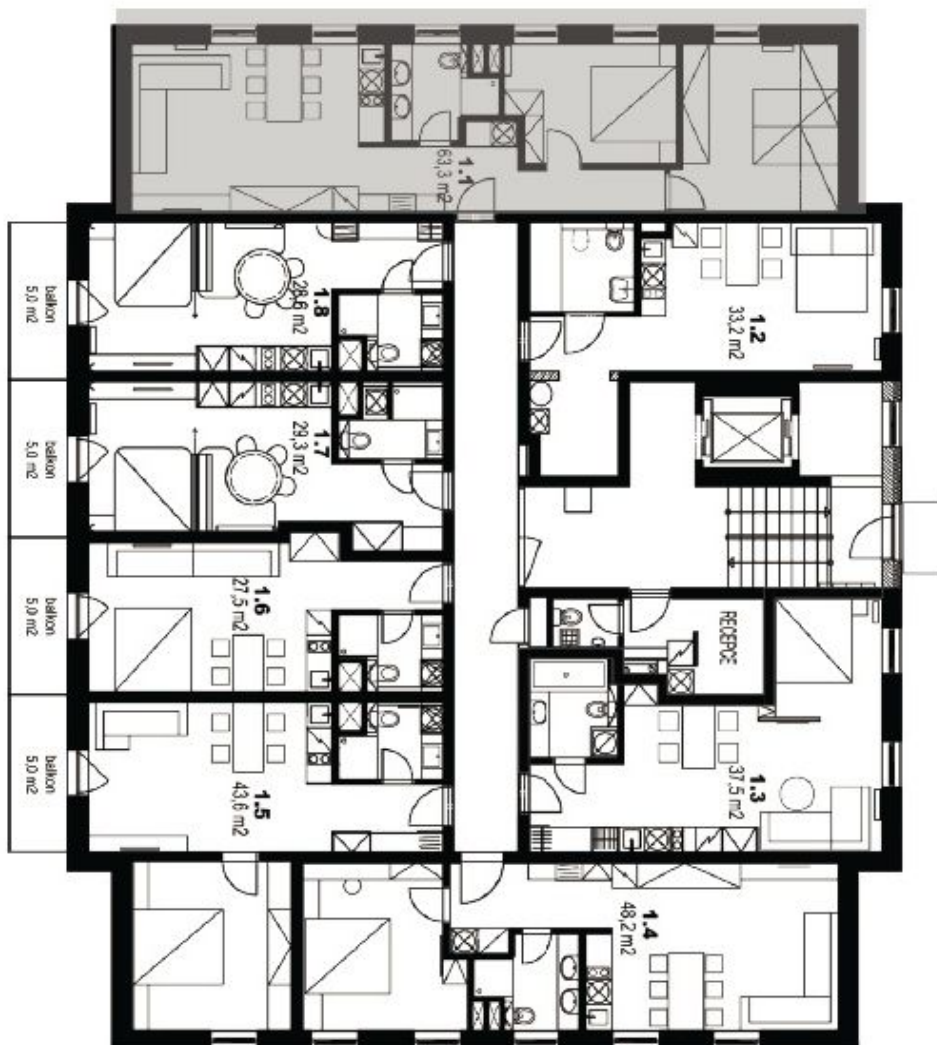

Possibility to purchase **ski boxes for CZK 42 350**, **garage parking space for CZK 363 000** or **outdoor parking space for CZK 181 500**.

Photos were taken in the show flat.

Interior 65,7 m².

* Area of the unit according to the Civil Code. The area consists of the sum total area of the entire unit bounded by perimeter walls.

Apartment Two-bedroom (3+kk)

Sold

66 m², Semily, Rokytnice nad Jizerou, Rokytnice nad Jizerou

Apartment Two-bedroom (3+kk)

Sold66 m², Semily, Rokytnice nad Jizerou, Rokytnice nad Jizerou

Byt 1.1

1.NP

3+kk

užitná plocha

63,3 m²

celková podlahová plocha

65,7 m²

| Číslo | Místnost | Výměra [m ²] |
|-------|----------|--------------------------|
| 1.1.1 | Pokoj | 15,0 |
| 1.1.2 | Pokoj | 10,9 |
| 1.1.3 | Pokoj | 22,7 |
| 1.1.4 | Chodba | 9,9 |
| 1.1.5 | Koupelna | 4,8 |

Apartment Two-bedroom (3+kk)

66 m², Semily, Rokytnice nad Jizerou, Rokytnice nad Jizerou

Sold

Umístění bytu v patře