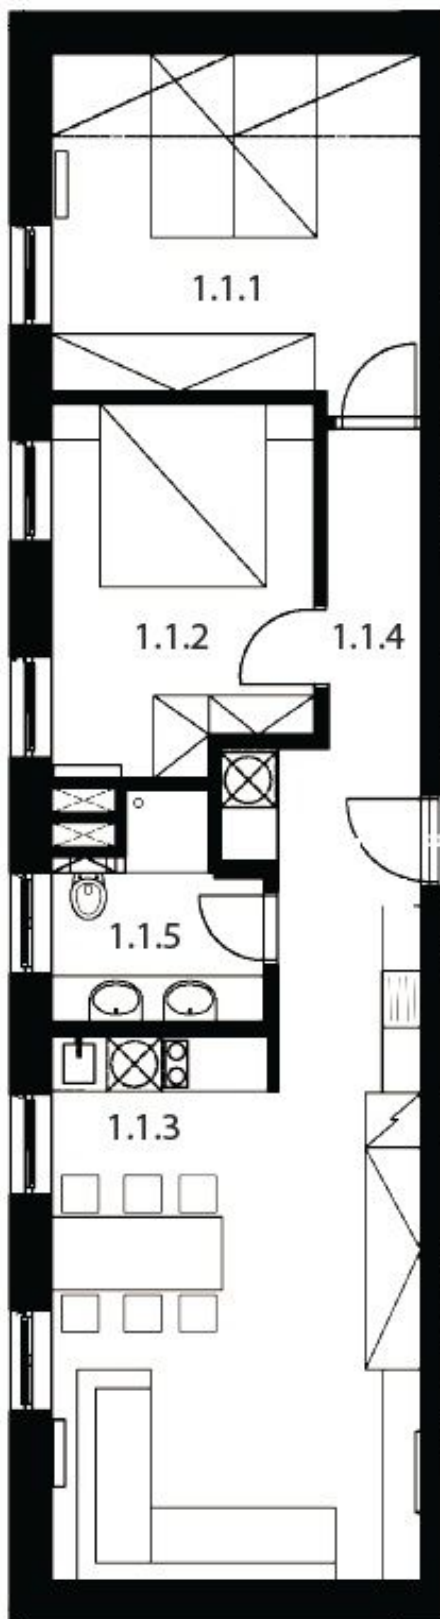

**Possibility to purchase ski boxes for CZK 42 350, garage parking space for CZK 363 000 or outdoor parking space for CZK 181 500.**

Photos were taken in the show flat.

Interior 65,7 m<sup>2</sup>.

\* Area of the unit according to the Civil Code. The area consists of the sum total area of the entire unit bounded by perimeter walls.

## Apartment Two-bedroom (3+kk)

Sold

66 m<sup>2</sup>, Semily, Rokytnice nad Jizerou, Rokytnice nad Jizerou

### Byt 1.1

1.NP

3+kk

užitná plocha

63,3 m<sup>2</sup>

celková podlahová plocha

65,7 m<sup>2</sup>

Číslo	Místnost	Výměra [m <sup>2</sup> ]
1.1.1	Pokoj	15,0
1.1.2	Pokoj	10,9
1.1.3	Pokoj	22,7
1.1.4	Chodba	9,9
1.1.5	Koupelna	4,8