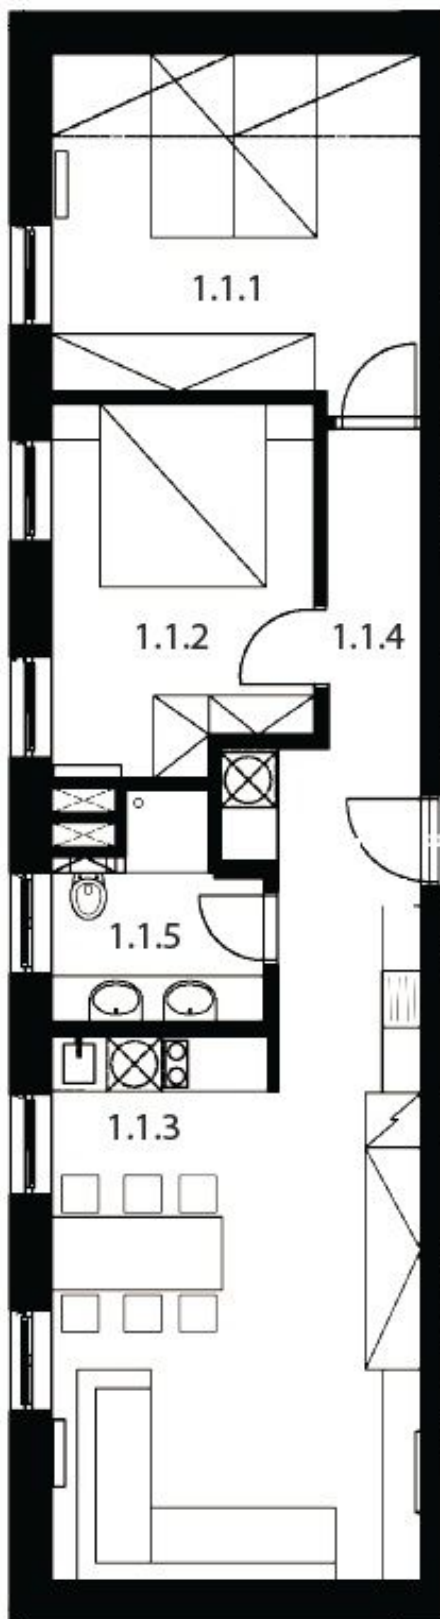

Possibility to purchase **ski boxes for CZK 42 350**, **garage parking space for CZK 363 000** or **outdoor parking space for CZK 181 500**.

Photos were taken in the show flat.

Interior 65,7 m².

* Area of the unit according to the Civil Code. The area consists of the sum total area of the entire unit bounded by perimeter walls.

Apartment Two-bedroom (3+kk)

Sold

66 m², Semily, Rokytnice nad Jizerou, Rokytnice nad Jizerou

Apartment Two-bedroom (3+kk)

Sold66 m², Semily, Rokytnice nad Jizerou, Rokytnice nad Jizerou

Byt 1.1

1.NP

3+kk

užitná plocha

63,3 m²

celková podlahová plocha

65,7 m²

| Číslo | Místnost | Výměra [m ²] |
|-------|----------|--------------------------|
| 1.1.1 | Pokoj | 15,0 |
| 1.1.2 | Pokoj | 10,9 |
| 1.1.3 | Pokoj | 22,7 |
| 1.1.4 | Chodba | 9,9 |
| 1.1.5 | Koupelna | 4,8 |

Apartment Two-bedroom (3+kk)

66 m², Semily, Rokytnice nad Jizerou, Rokytnice nad Jizerou

Sold

Umístění bytu v patře