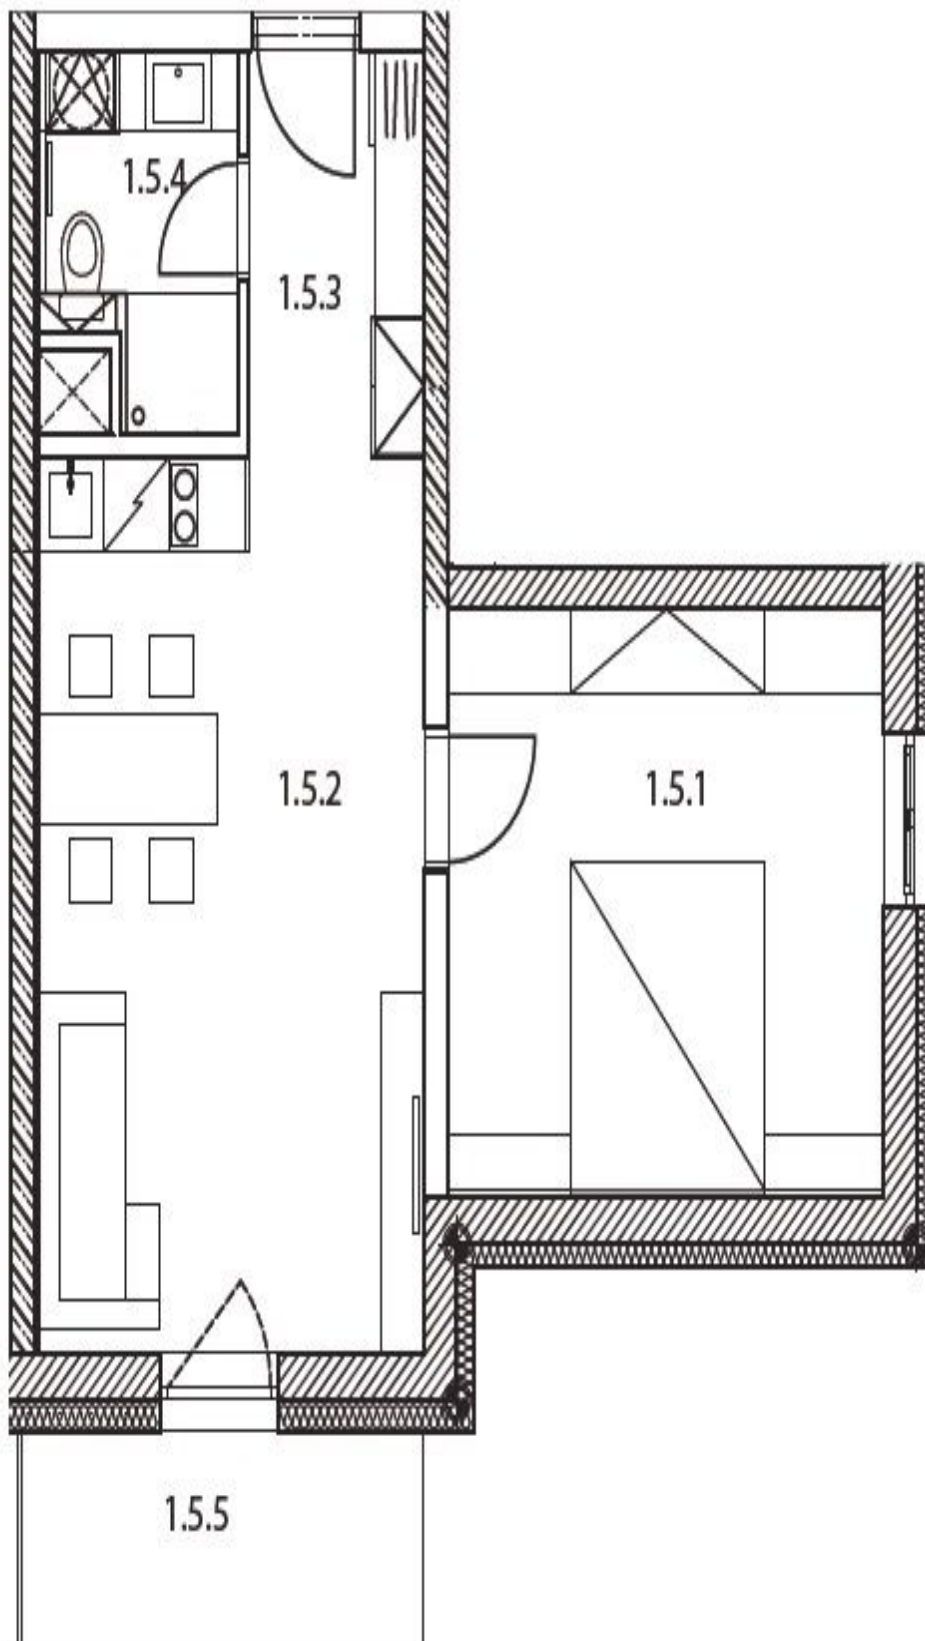

Apartment One-bedroom (2+kk)

Sold

44 m², Semily, Rokytnice nad Jizerou, Rokytnice nad Jizerou