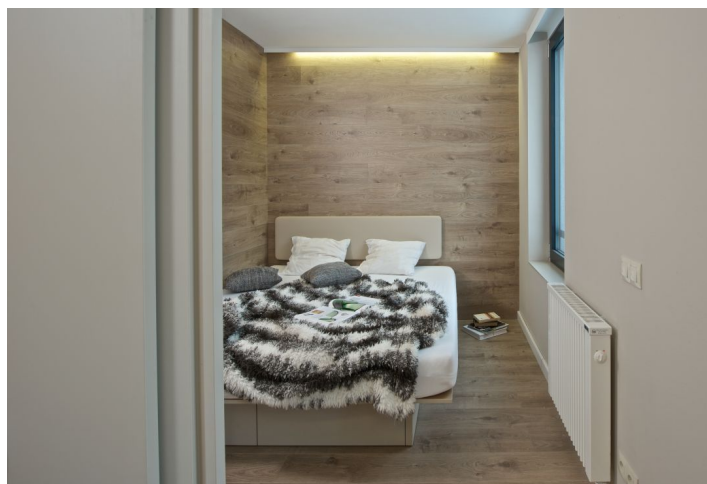

Apartment One-bedroom (2+kk)

Sold

44 m², Semily, Rokytnice nad Jizerou, Rokytnice nad Jizerou