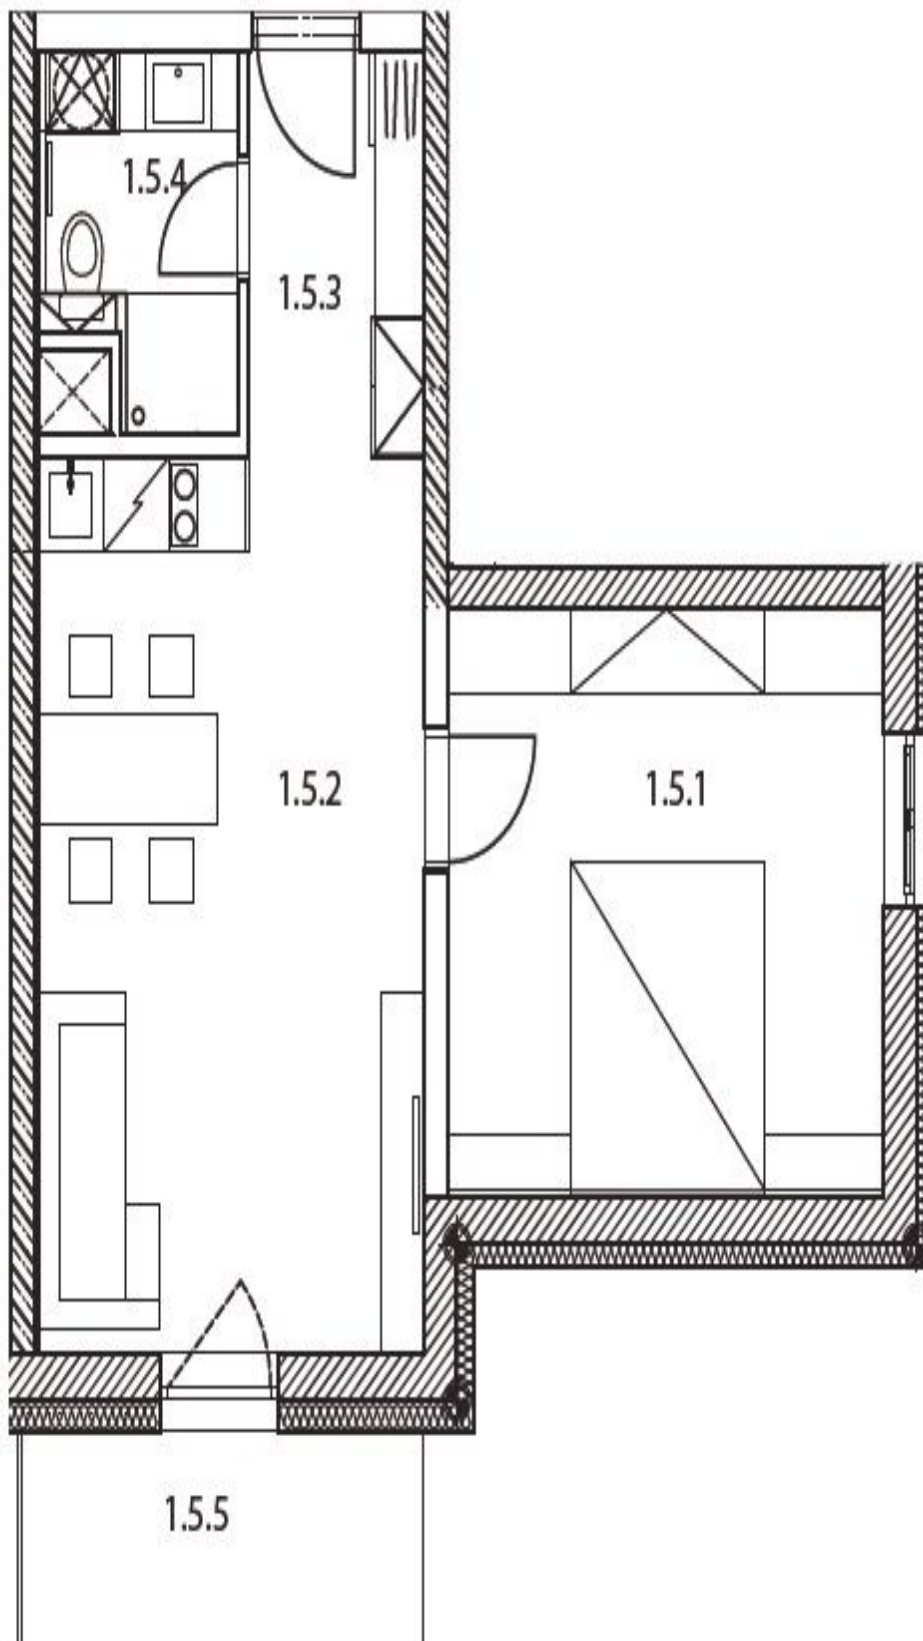

Apartment One-bedroom (2+kk)

Sold

44 m², Semily, Rokytnice nad Jizerou, Rokytnice nad Jizerou