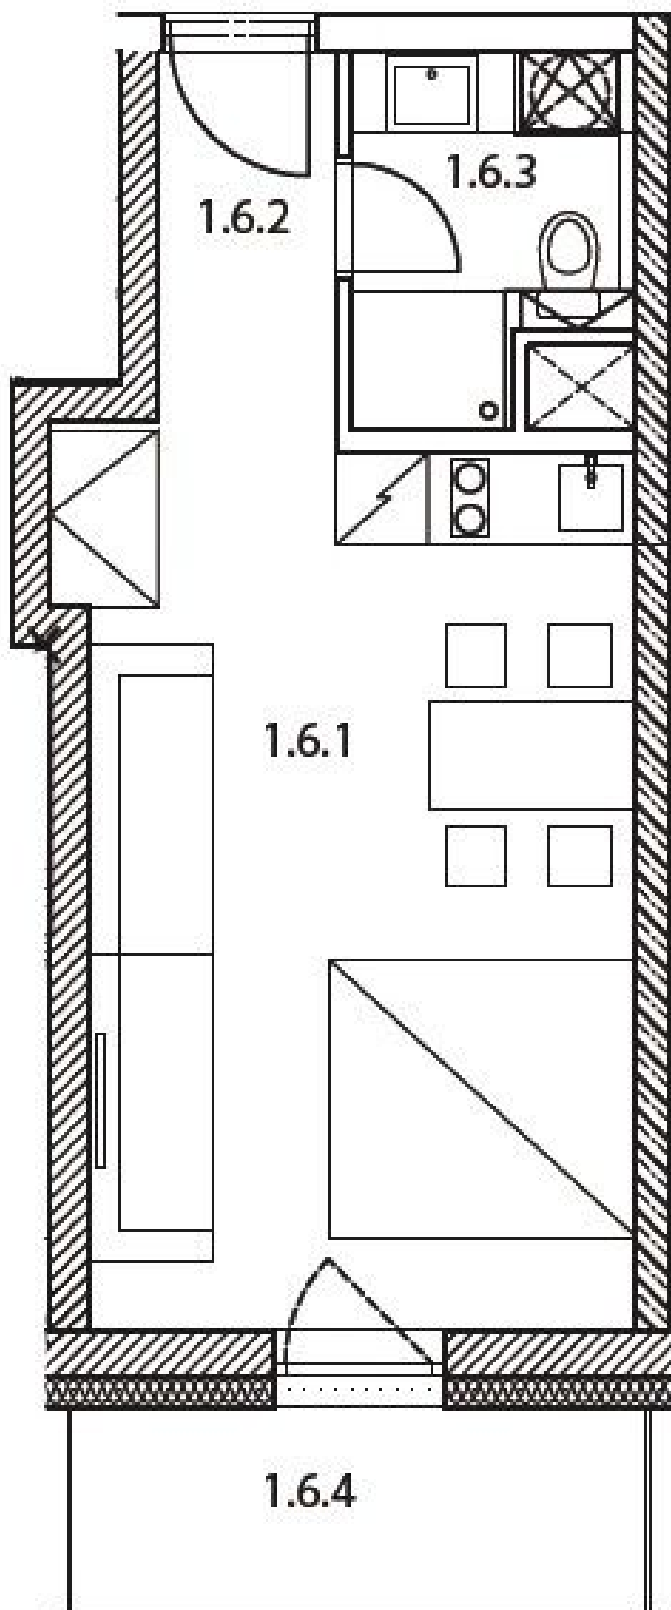

**Possibility to purchase ski boxes for CZK 35 000, garage parking space for CZK 300 000 or outdoor parking space for CZK 150 000.**

Interior of 27,5 m<sup>2</sup>, balcony 5 m<sup>2</sup>.

\* Area of the unit according to the Civil Code. The area consists of the sum total area of the entire unit bounded by perimeter walls.

## Apartment Studio (1+kk)

23 m<sup>2</sup>, Semily, Rokytnice nad Jizerou, Rokytnice nad Jizerou

Sold