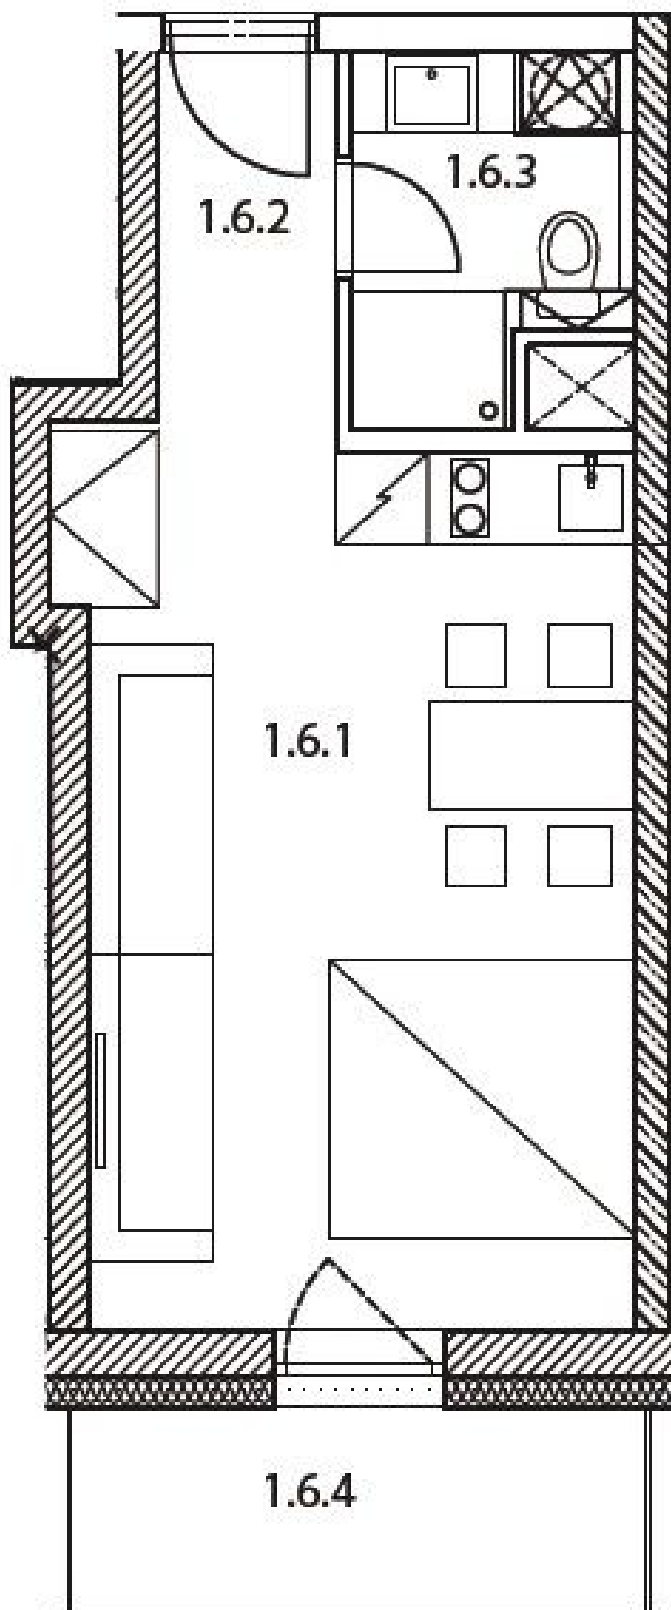

**Possibility to purchase ski boxes for CZK 35 000, garage parking space for CZK 300 000 or outdoor parking space for CZK 150 000.**

Interior of 27,5 m<sup>2</sup>, balcony 5 m<sup>2</sup>.

\* Area of the unit according to the Civil Code. The area consists of the sum total area of the entire unit bounded by perimeter walls.

## Apartment Studio (1+kk)

Sold

23 m<sup>2</sup>, Semily, Rokytnice nad Jizerou, Rokytnice nad Jizerou