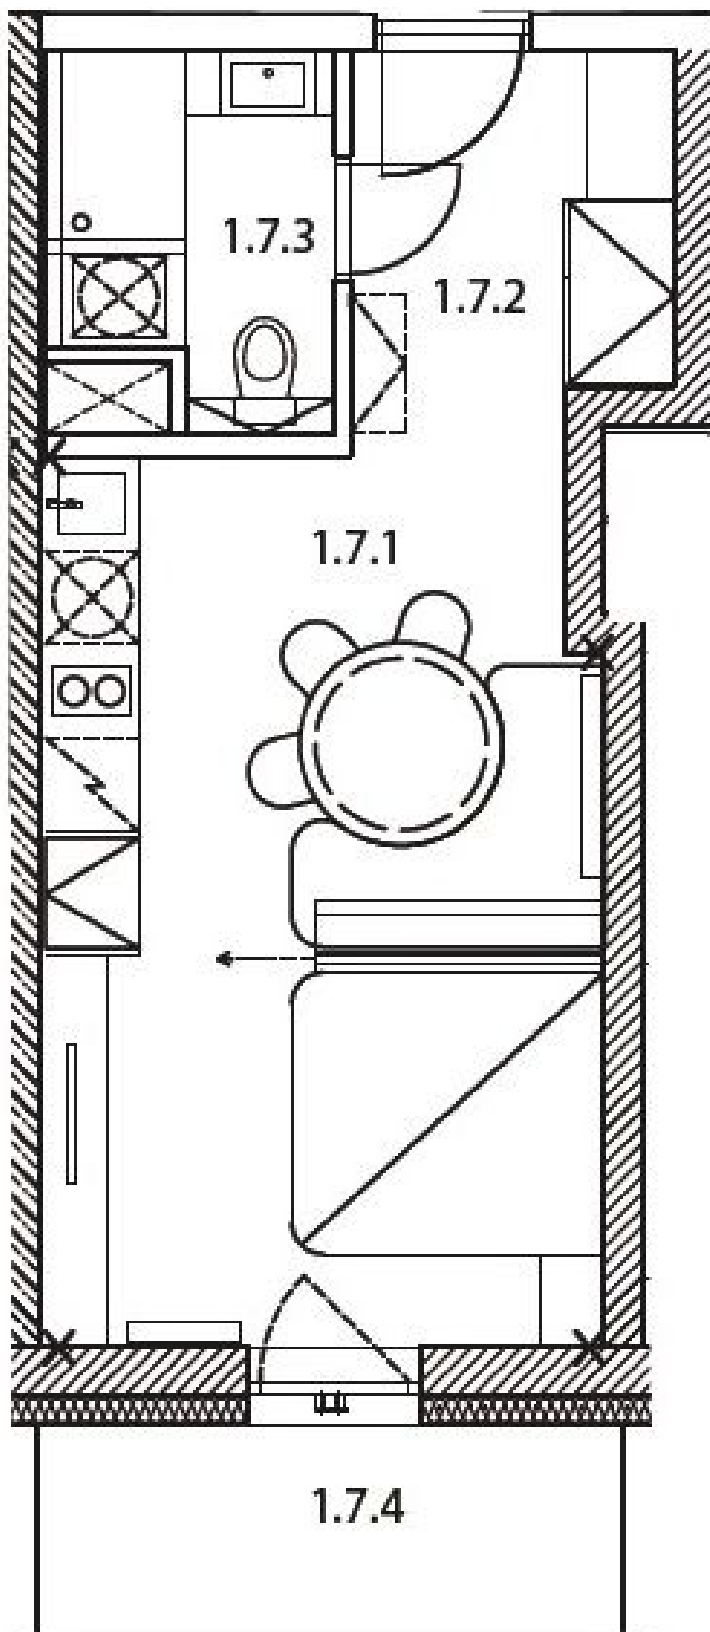

Apartment Studio (1+kk)

24 m², Semily, Rokytnice nad Jizerou, Rokytnice nad Jizerou

Sold