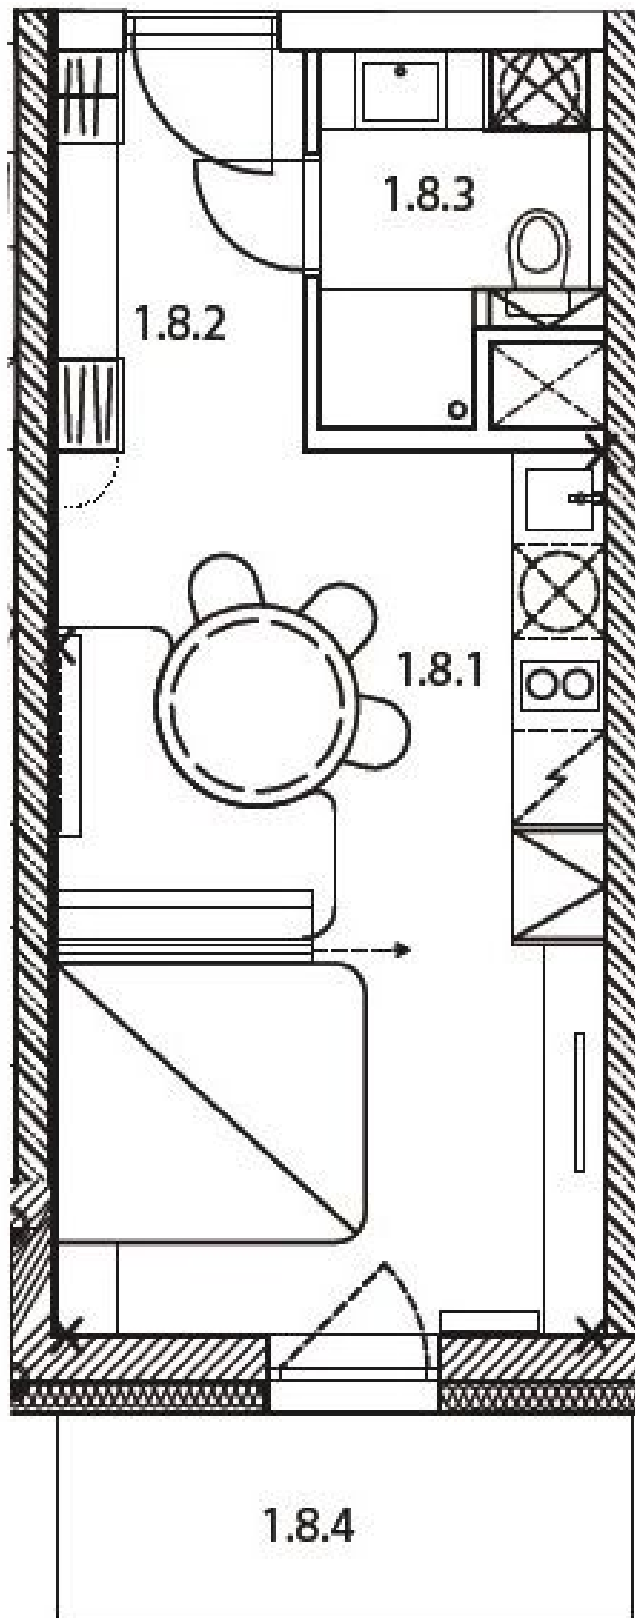

Apartment Studio (1+kk)

24 m², Semily, Rokytnice nad Jizerou, Rokytnice nad Jizerou

Sold