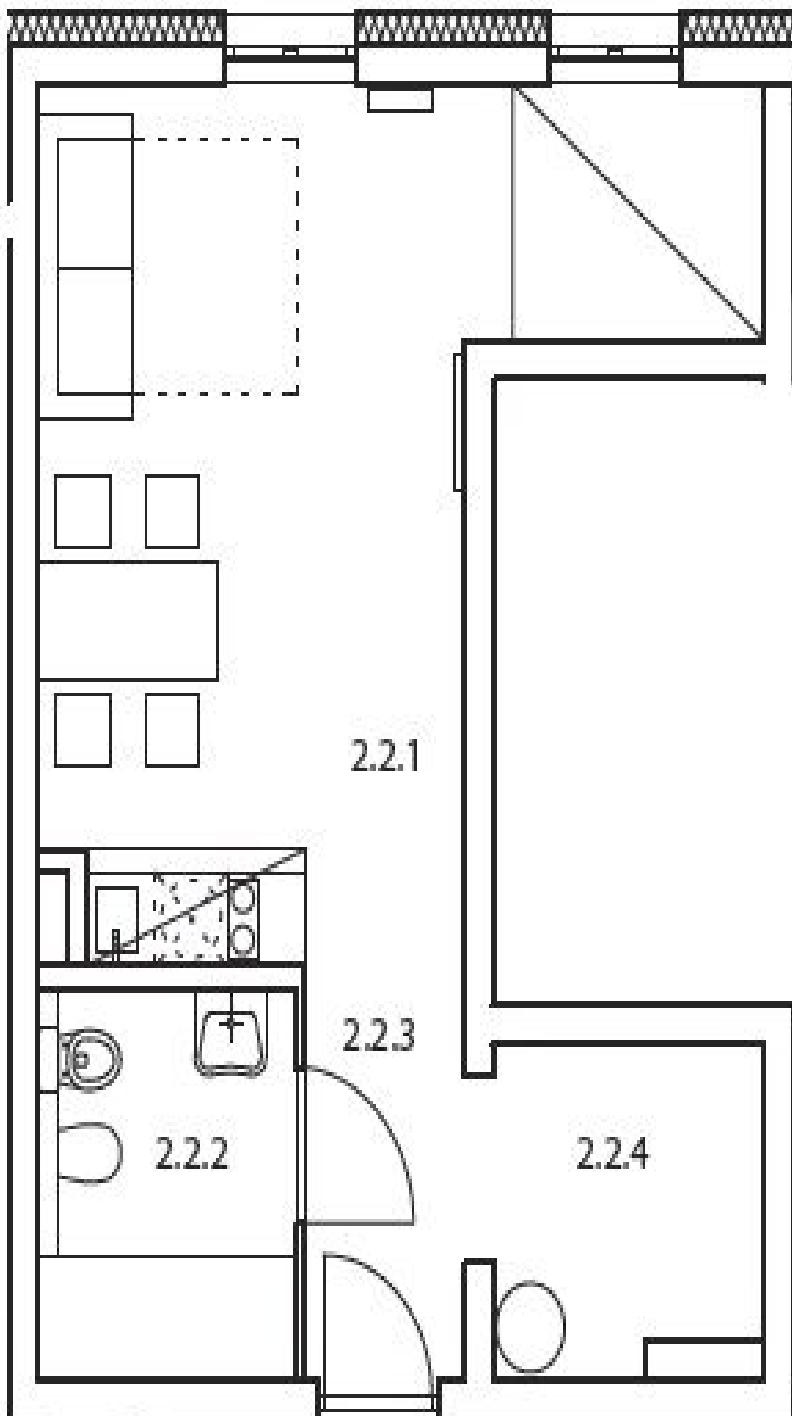

Possibility to purchase **ski boxes for CZK 35 000, garage parking space for CZK 300 000 or outdoor parking space for CZK 150 000.**

Photos are from the show flat.

Interior 38 m².

Price of the apartment is subject to VAT.

* Area of the unit according to the Civil Code. The area consists of the sum total area of the entire unit bounded by perimeter walls.

Apartment Studio (1+kk)

38 m², Semily, Rokytnice nad Jizerou, Rokytnice nad Jizerou

Sold

**Apartment Studio (1+kk)**38 m², Semily, Rokytnice nad Jizerou, Rokytnice nad Jizerou**Sold****Byt 2.2**

2.NP

1+kk

užitná plocha

37,7 m²

celková podlahová plocha

38,0 m²

38 m², Semily, Rokytnice nad Jizerou, Rokytnice nad Jizerou

Sold