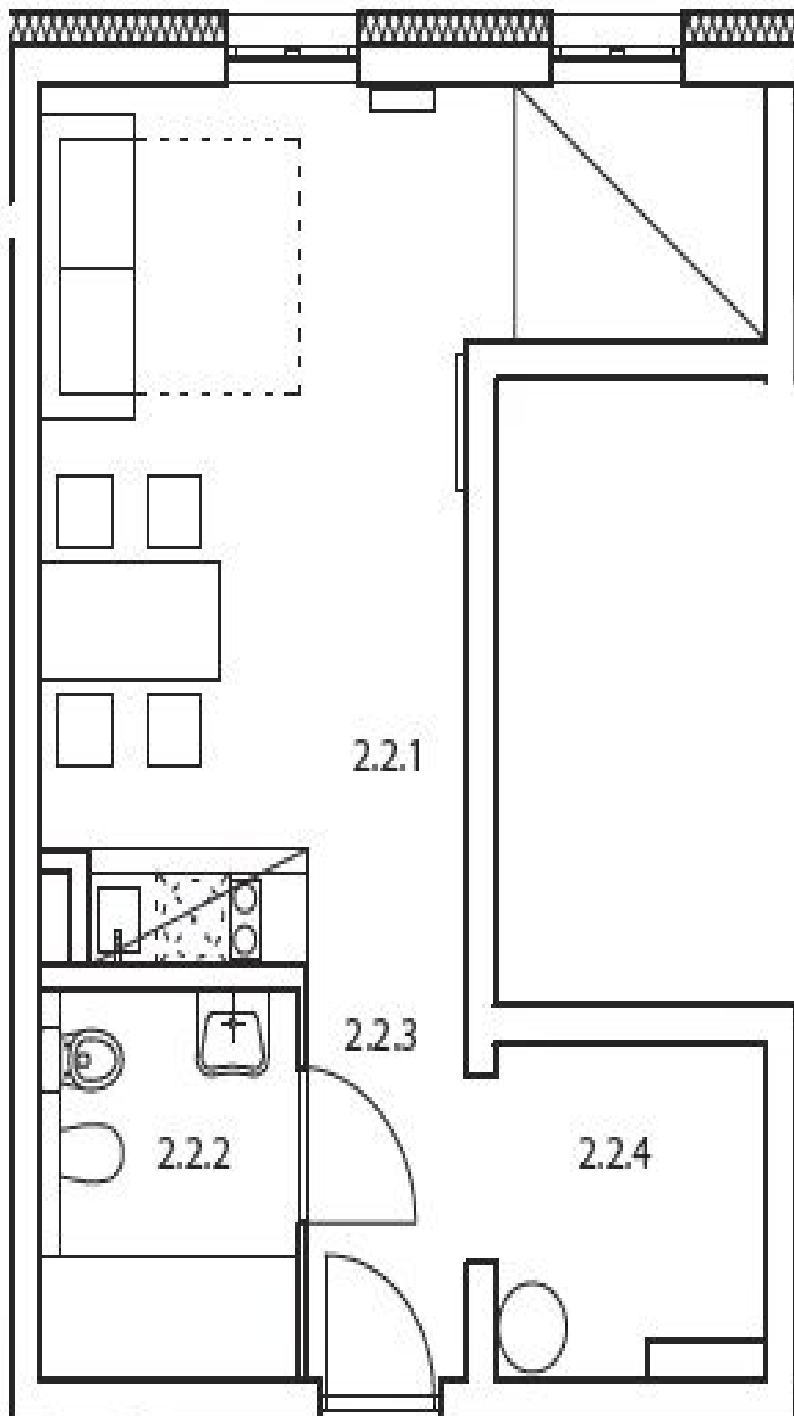

Possibility to purchase **ski boxes for CZK 35 000, garage parking space for CZK 300 000 or outdoor parking space for CZK 150 000.**

Photos are from the show flat.

Interior 38 m<sup>2</sup>.

Price of the apartment is subject to VAT.

\* Area of the unit according to the Civil Code. The area consists of the sum total area of the entire unit bounded by perimeter walls.

## Apartment Studio (1+kk)

38 m<sup>2</sup>, Semily, Rokytnice nad Jizerou, Rokytnice nad Jizerou

Sold