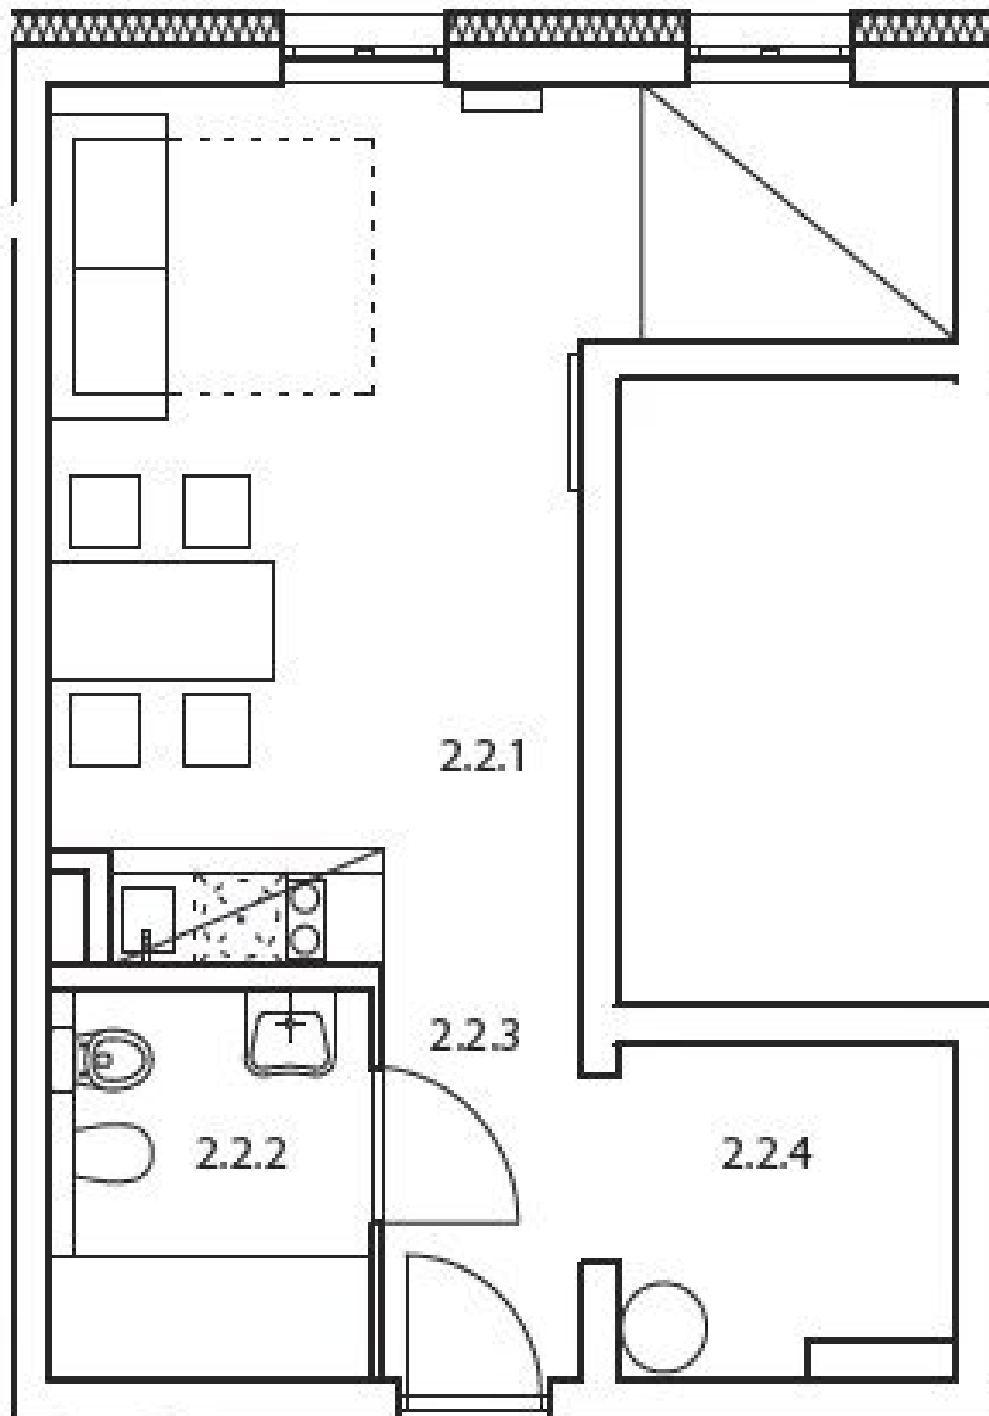

Apartment Studio (1+kk)

38 m², Semily, Rokytnice nad Jizerou, Rokytnice nad Jizerou

Sold