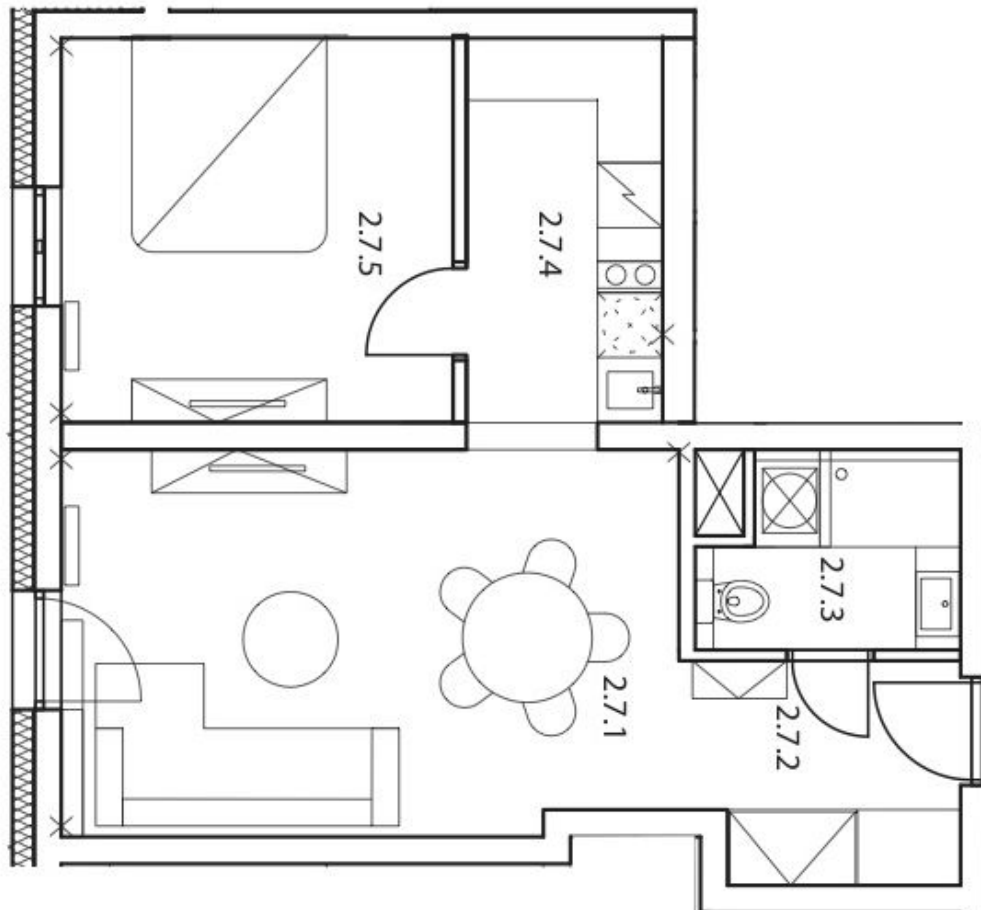

Apartment One-bedroom (2+1)

Sold

50 m², Semily, Rokytnice nad Jizerou, Rokytnice nad Jizerou