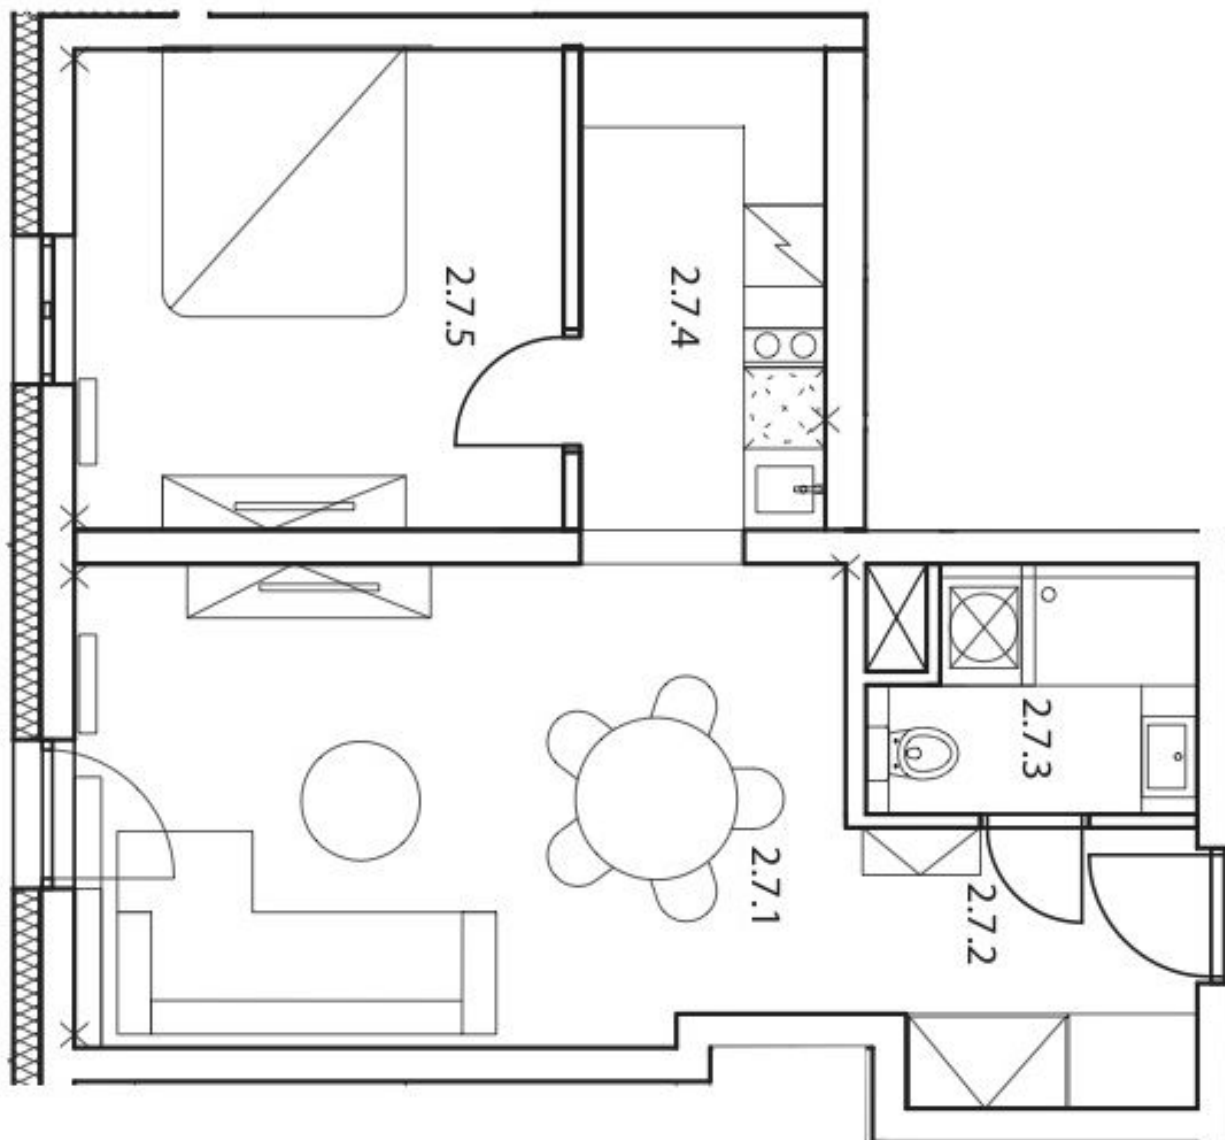

**Possibility to purchase ski boxes for CZK 42 350, garage parking space for CZK 363 000 or outdoor parking space for CZK 181 500**

Photos are from the show flat.

Interior 49,6 m<sup>2</sup>.

\* Area of the unit according to the Civil Code. The area consists of the sum total area of the entire unit bounded by perimeter walls.

## Apartment One-bedroom (2+1)

Sold

50 m<sup>2</sup>, Semily, Rokytnice nad Jizerou, Rokytnice nad Jizerou

**Apartment One-bedroom (2+1)**50 m<sup>2</sup>, Semily, Rokytnice nad Jizerou, Rokytnice nad Jizerou**Sold****Byt 2.7****2.NP****2+1 + balkon****užitná plocha****48,5 m<sup>2</sup>****celková podlahová plocha****49,6 m<sup>2</sup>**

Číslo	Místnost	Výměra [m <sup>2</sup> ]
2.7.1	Pokoj	20,1
2.7.2	Chodba	5,1
2.7.3	Koupelna	4,1
2.7.4	Kuchyň	6,4
2.7.5	Pokoj	12,8