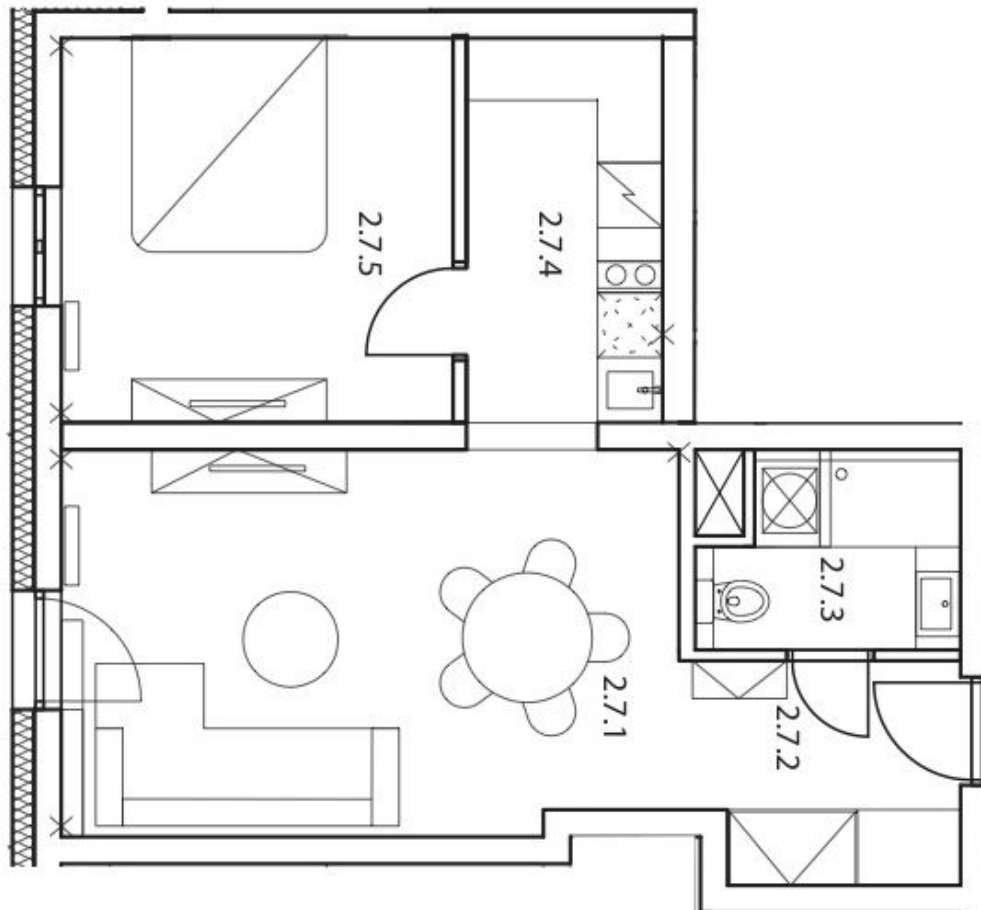

Possibility to purchase ski boxes for CZK 42 350, garage parking space for CZK 363 000 or outdoor parking space for CZK 181 500

Photos are from the show flat.

Interior 49,6 m².

* Area of the unit according to the Civil Code. The area consists of the sum total area of the entire unit bounded by perimeter walls.

Apartment One-bedroom (2+1)

Sold

50 m², Semily, Rokytnice nad Jizerou, Rokytnice nad Jizerou

Apartment One-bedroom (2+1)

Sold

50 m², Semily, Rokytnice nad Jizerou, Rokytnice nad Jizerou

Byt 2.7

2.NP