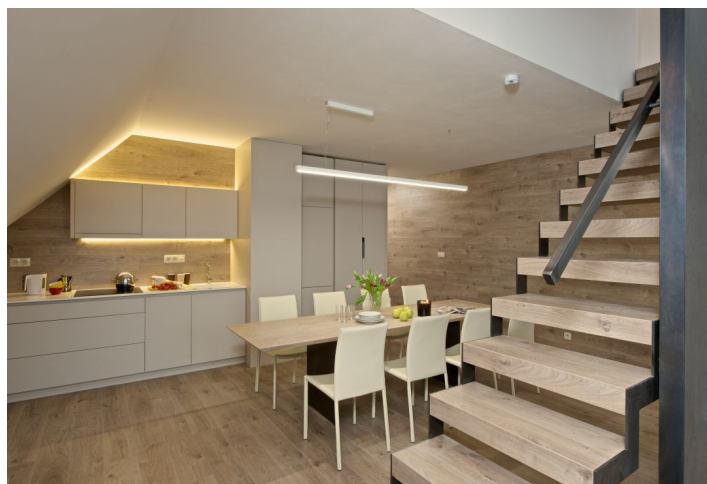

Apartment Three-bedroom (4+kk)

Sold

154 m², Semily, Rokytnice nad Jizerou, Rokytnice nad Jizerou