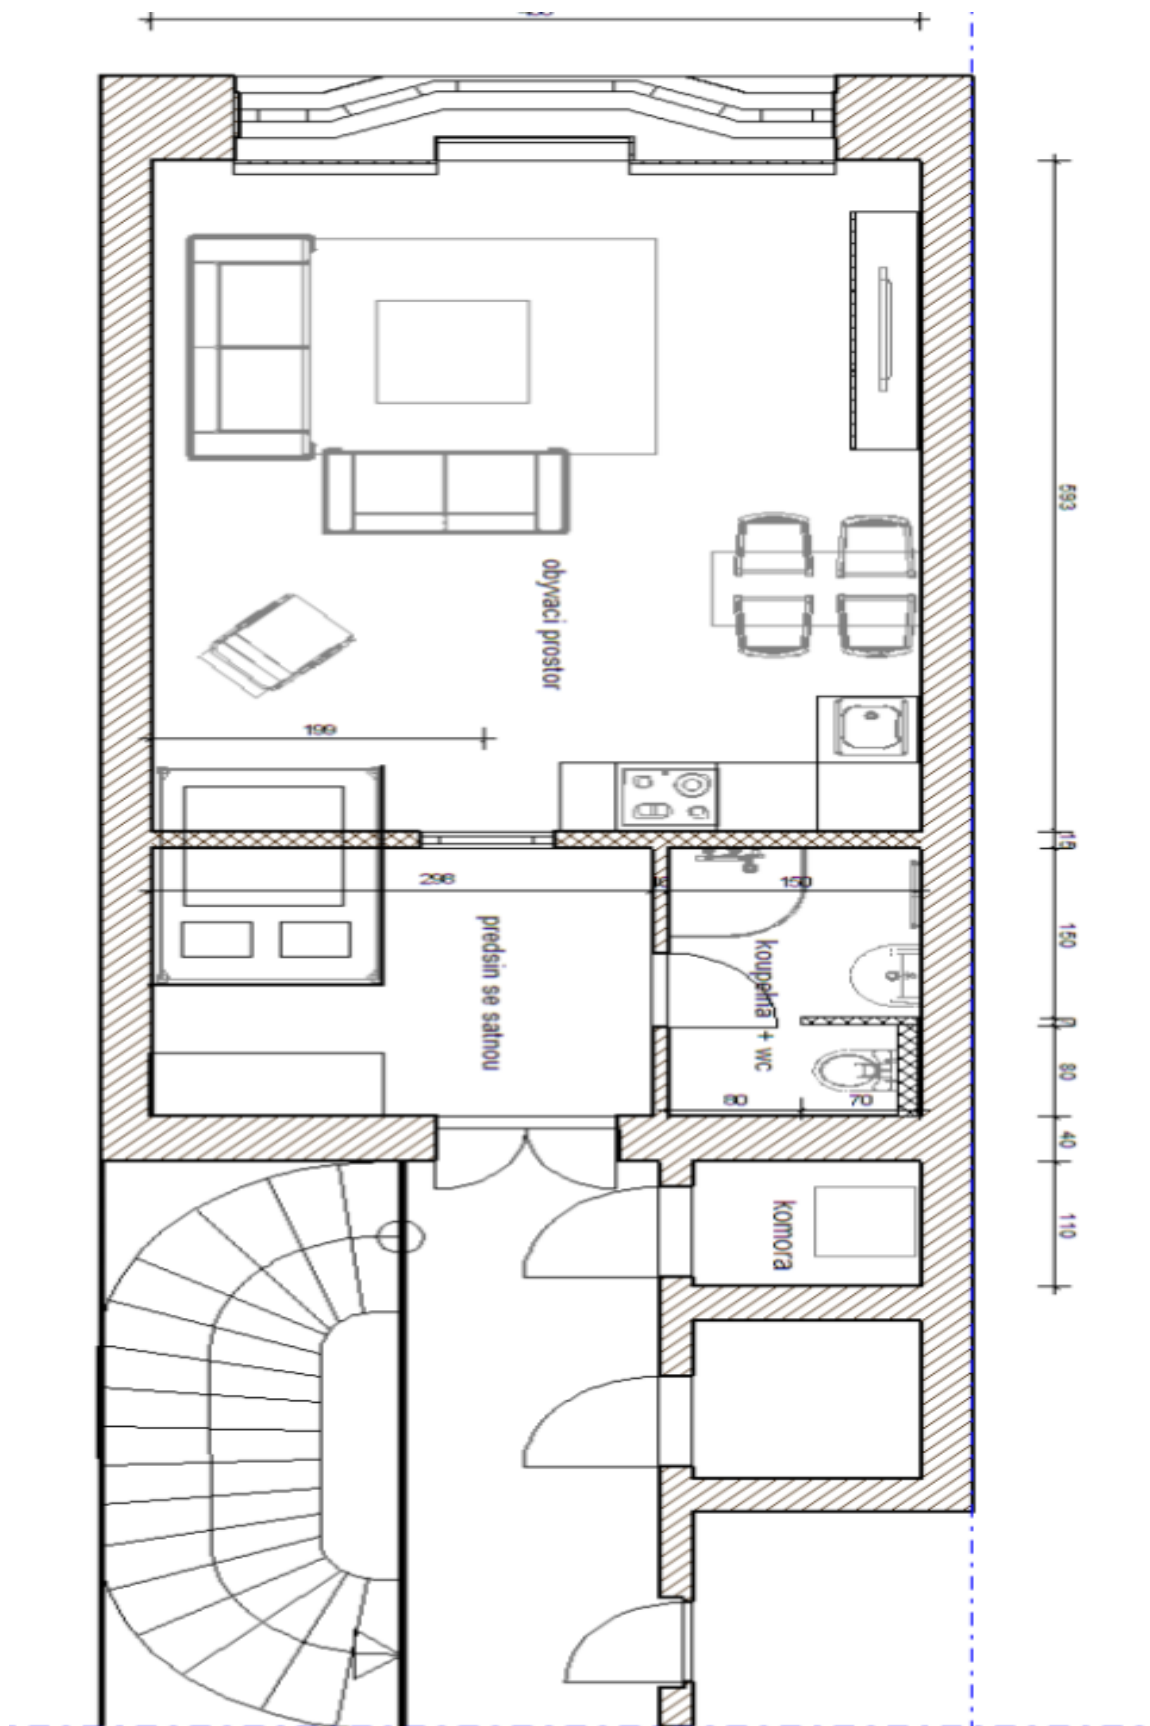

Apartment Studio (1+kk)

40 m², Praha 1, Staré Město, Jungmannovo náměstí

Sold