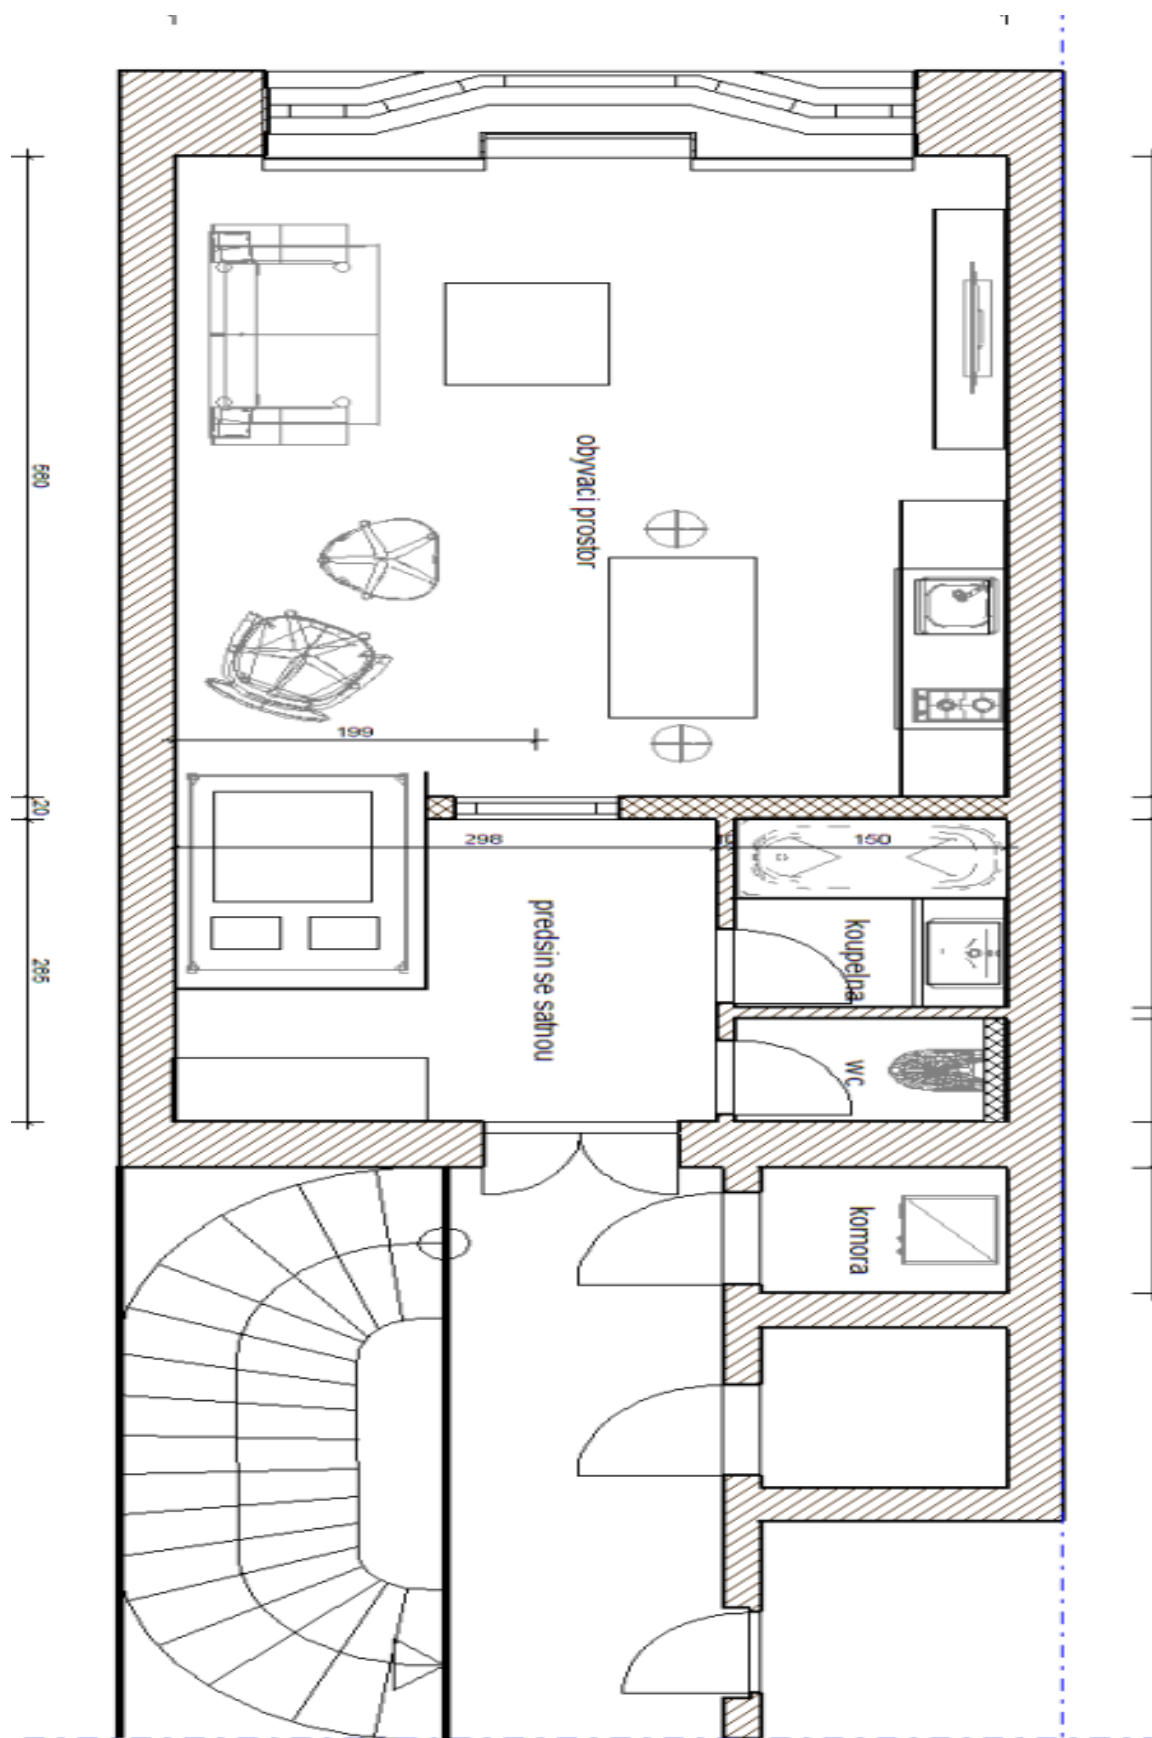

Apartment Studio (1+kk)

40 m², Praha 1, Staré Město, Jungmannovo náměstí

Sold