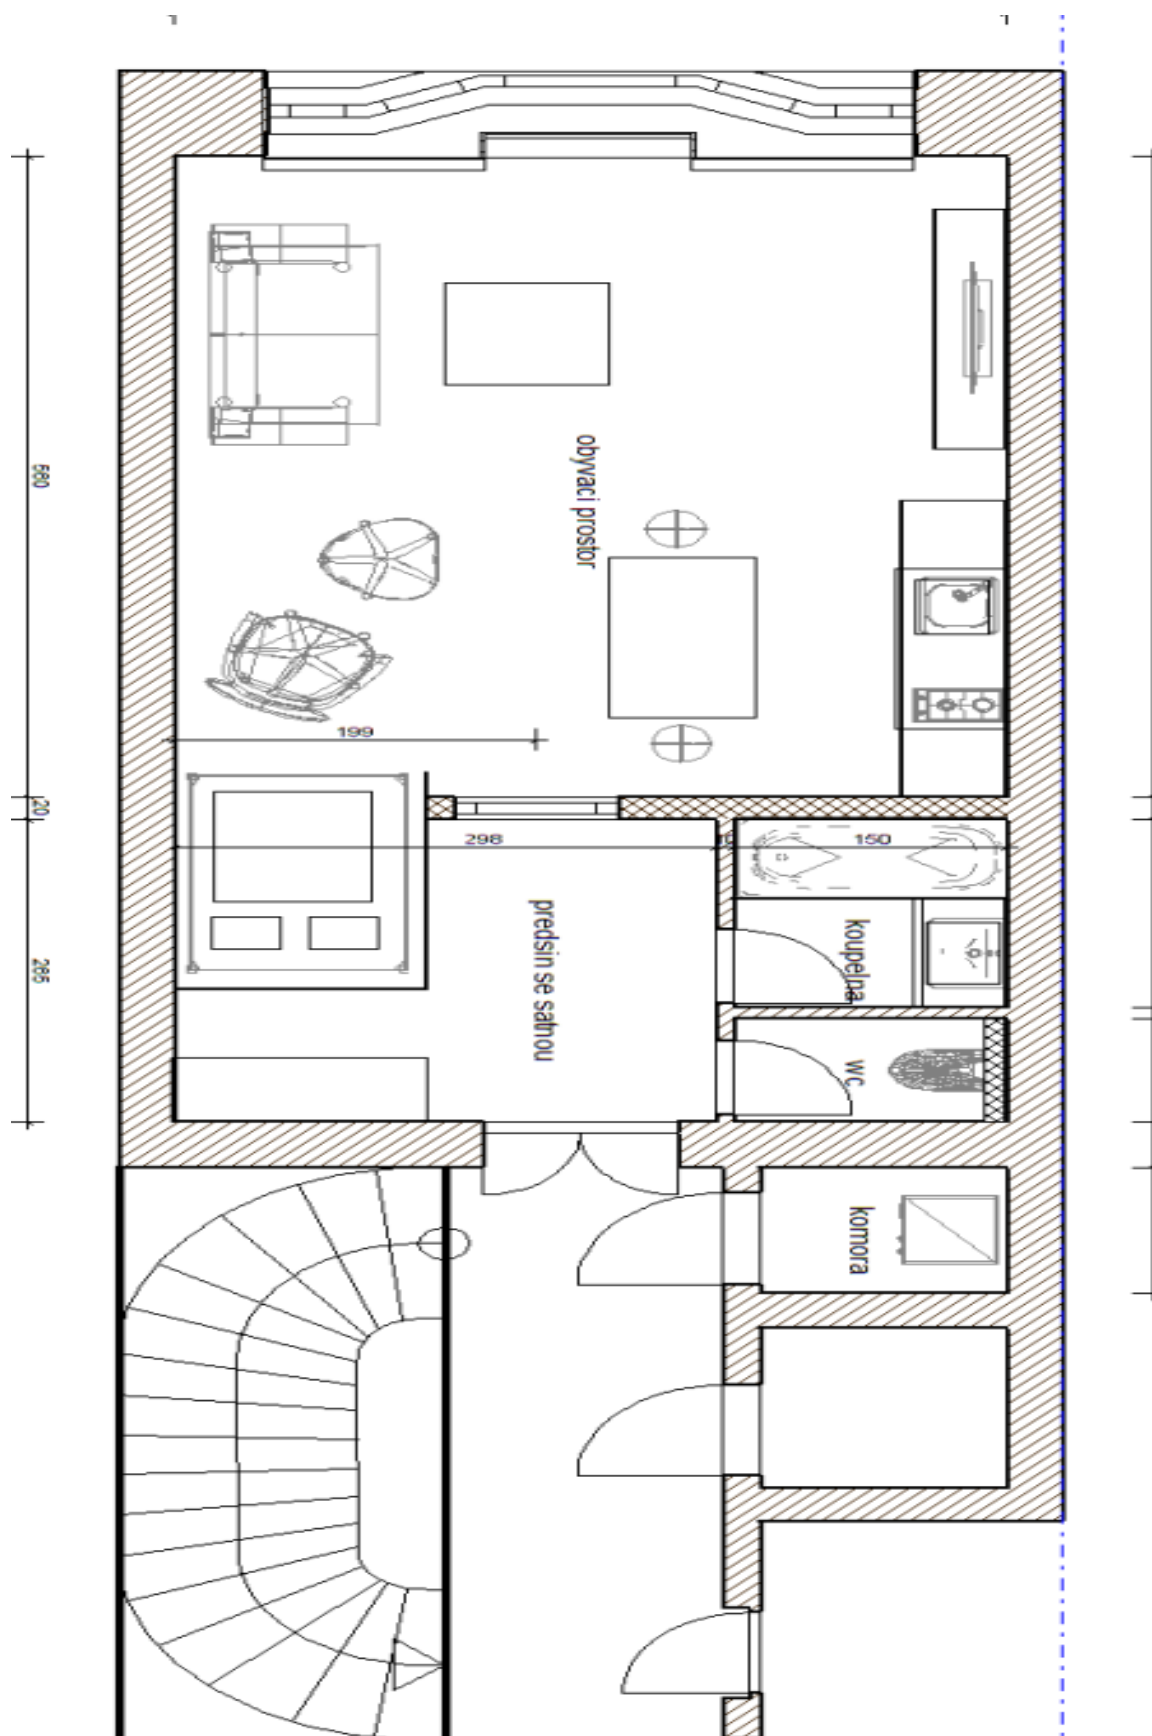

Apartment Studio (1+kk)

40 m², Praha 1, Staré Město, Jungmannovo náměstí

Sold