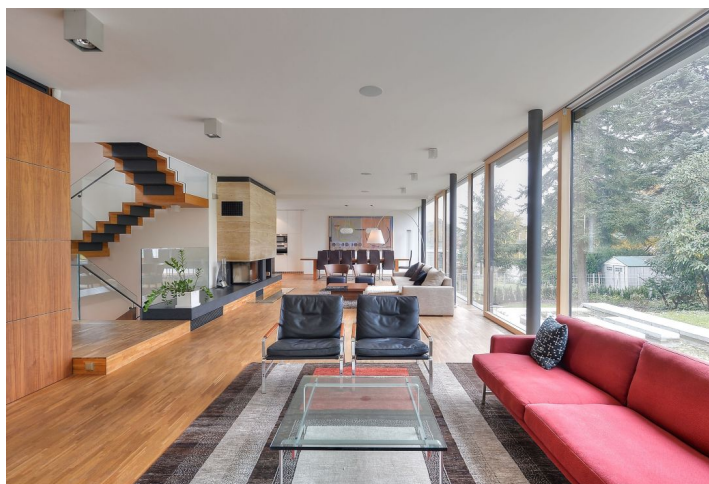

House Six-bedroom (7+kk)

Rented

460 m², Praha 6, Bubeneč, Českomalínská