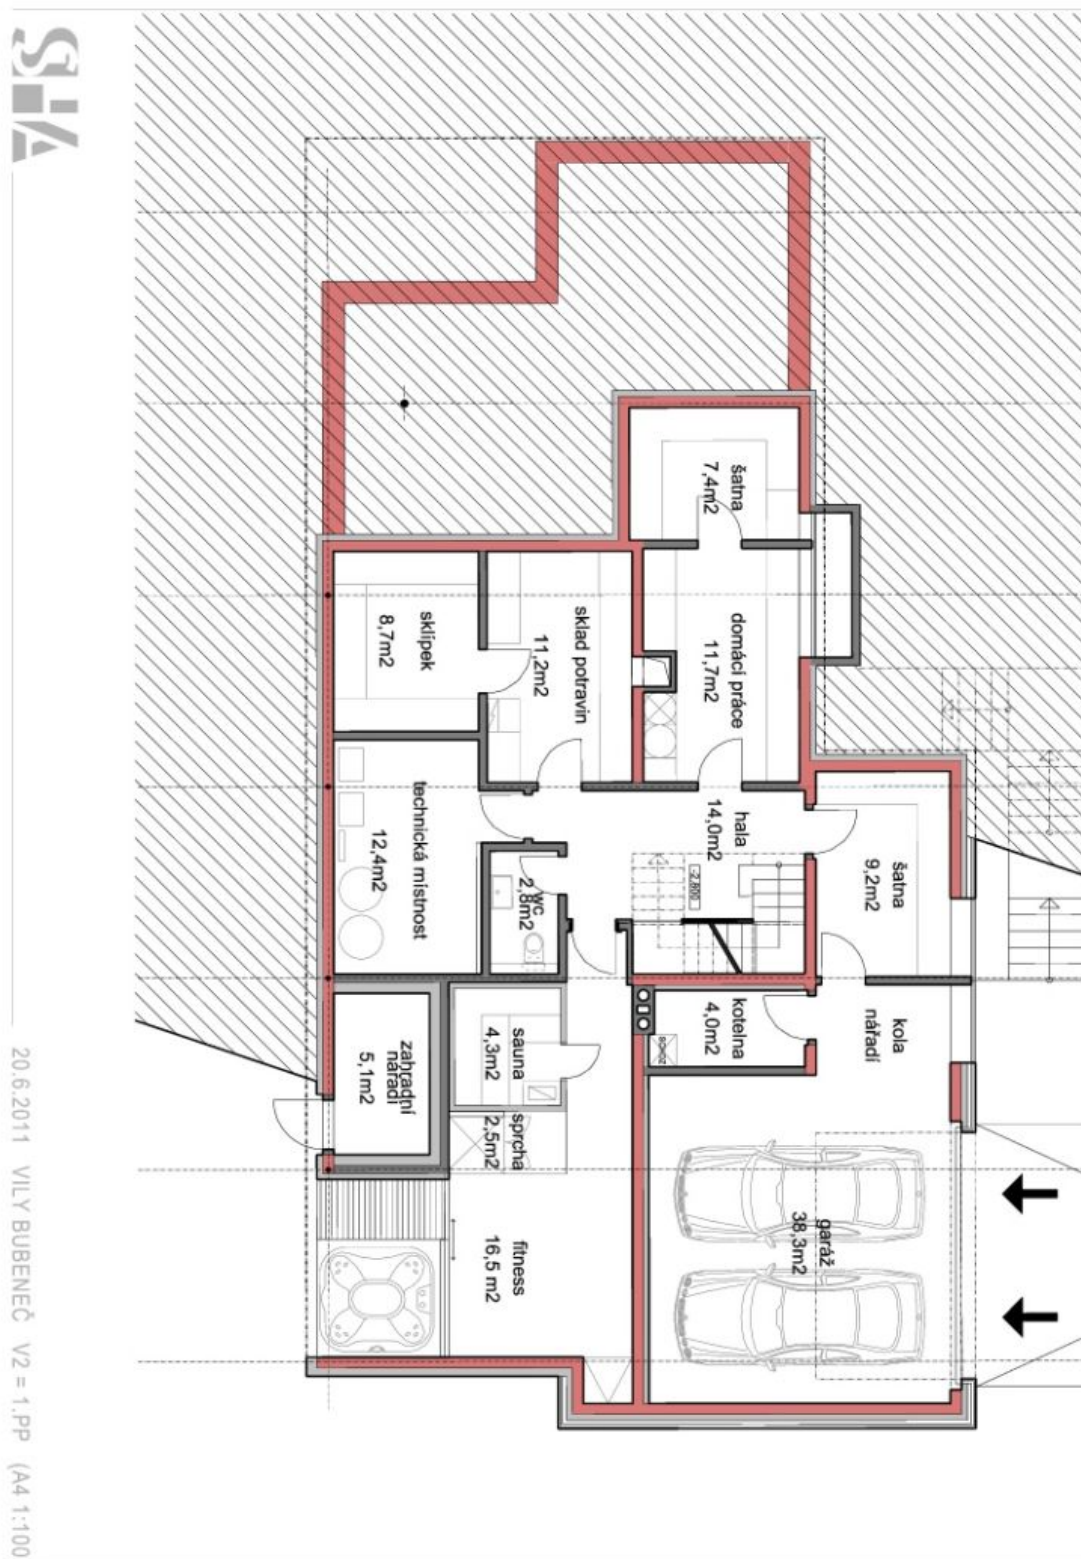

House Six-bedroom (7+kk)

Rented

460 m², Praha 6, Bubeneč, Českomalínská

House Six-bedroom (7+kk)

Rented460 m², Praha 6, Bubeneč, Českomalínská

Plot	1 042 m ²
Foot print	204 m ²
Garden	838 m ²
Parking	Double garage.
Garage	Yes
Cellar	Yes
Service price	Utilities are paid extra.
PENB	G
Reference number	17088
Available from	Immediately

Highly benefiting from perfect finishes and **top quality materials** incl. **travertine, granite**, large format glass panels, and **oak** and **walnut** woodwork, the house is well laid out on three floors plus a full basement. There is a spacious open-plan kitchen with dining area and an adjacent guest bedroom / study, plus a comfortable lounge with a **fireplace** and access to the **patio** and **garden**; TV room, four bedrooms, **terrace**, three bathrooms, and two **walk-in closets**. The top floor is a glassed in office/library/bedroom with access to the **roof terrace** overlooking the green neighborhood. The basement floor includes a **sauna**, fitness room with access to the outdoor **jacuzzi**, shower, utility area, laundry, storage rooms, and a separate service entrance.

Air-conditioning and **cooling**, underfloor heating, automatic security blinds, audio system throughout, satellite reception, alarm connected to a security agency, automatic irrigation. Pantry, gas boilers, washer, dryer, **Miele** kitchen appliances. **Double garage plus one space on the plot**. Rent is listed including VAT.

House Six-bedroom (7+kk)

460 m², Praha 6, Bubeneč, Českomalínská

Rented

House Six-bedroom (7+kk)

460 m², Praha 6, Bubeneč, Českomalínská

Rented

House Six-bedroom (7+kk)

460 m², Praha 6, Bubeneč, Českomalínská