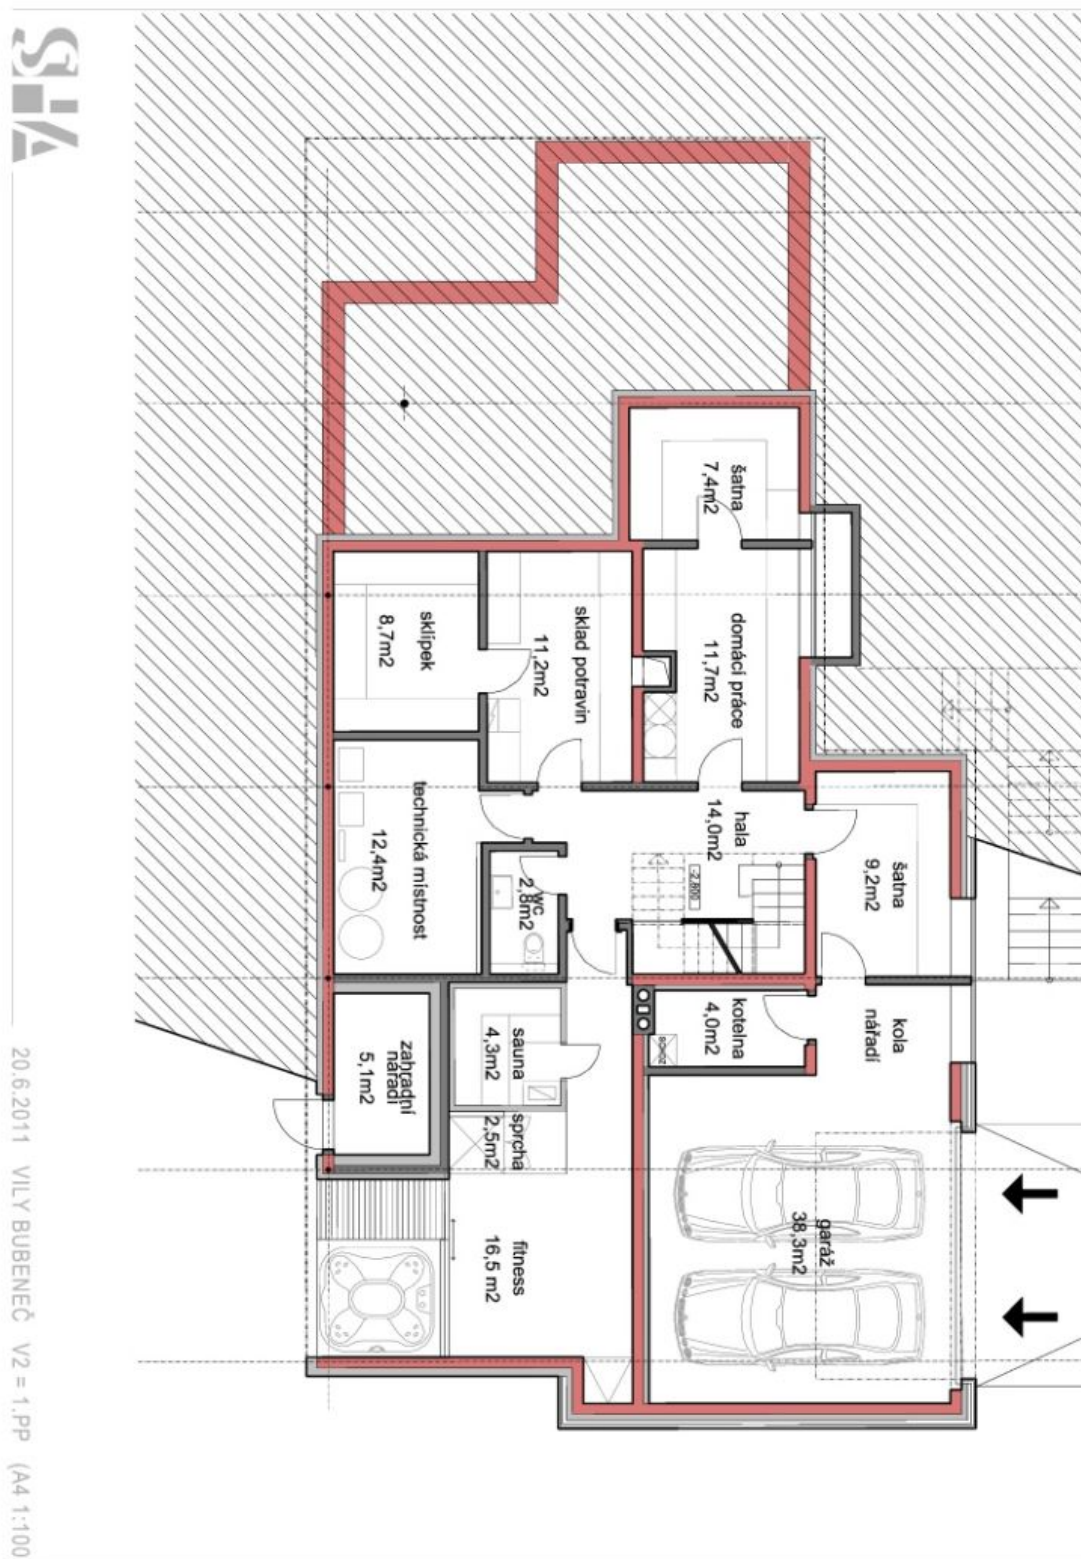

House Six-bedroom (7+kk)

Rented

460 m², Prague 6, Bubeneč, Českomalinská

House Six-bedroom (7+kk)

Rented460 m², Prague 6, Bubeneč, Českomalinská

Plot	1 042 m ²
Foot print	204 m ²
Garden	838 m ²
Parking	Double garage.
Garage	Yes
Cellar	Yes
Service price	Utilities are paid extra.
PENB	G
Reference number	17088
Available from	Immediately

Highly benefiting from perfect finishes and **top quality materials** incl. **travertine, granite**, large format glass panels, and **oak** and **walnut** woodwork, the house is well laid out on three floors plus a full basement. There is a spacious open-plan kitchen with dining area and an adjacent guest bedroom / study, plus a comfortable lounge with a **fireplace** and access to the **patio** and **garden**; TV room, four bedrooms, **terrace**, three bathrooms, and two **walk-in closets**. The top floor is a glassed in office/library/bedroom with access to the **roof terrace** overlooking the green neighborhood. The basement floor includes a **sauna**, fitness room with access to the outdoor **jacuzzi**, shower, utility area, laundry, storage rooms, and a separate service entrance.

Air-conditioning and **cooling**, underfloor heating, automatic security blinds, audio system throughout, satellite reception, alarm connected to a security agency, automatic irrigation. Pantry, gas boilers, washer, dryer, **Miele** kitchen appliances. **Double garage plus one space on the plot**. Rent is listed including VAT.

House Six-bedroom (7+kk)

460 m², Prague 6, Bubeneč, Českomalinská

Rented

House Six-bedroom (7+kk)

460 m², Prague 6, Bubeneč, Českomalinská

Rented

House Six-bedroom (7+kk)

460 m², Prague 6, Bubeneč, Českomalinská