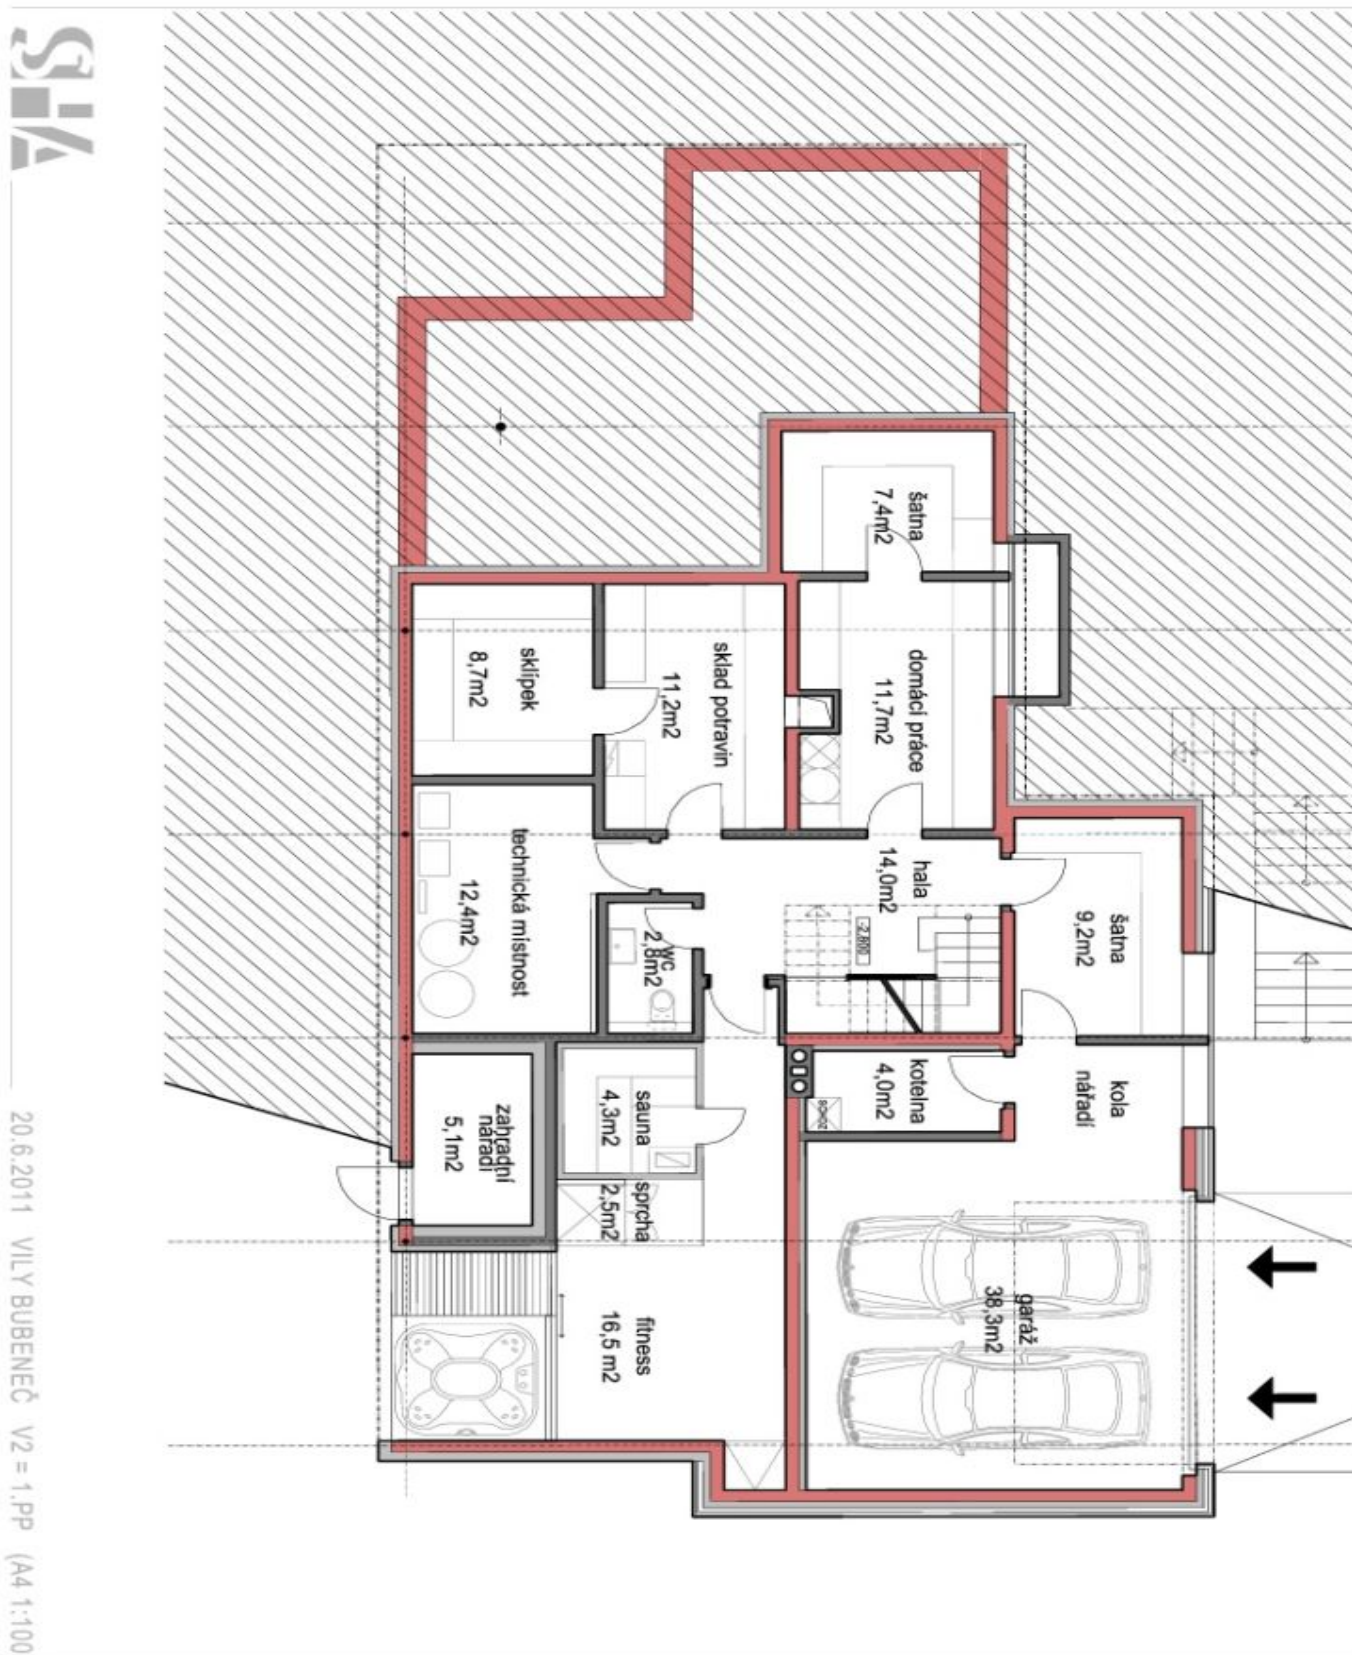

House Six-bedroom (7+kk)

Rented

460 m², Prague 6, Bubeneč, Českomalinská

House Six-bedroom (7+kk)

Rented460 m², Prague 6, Bubeneč, Českomalinská

Plot	1 042 m ²
Foot print	204 m ²
Garden	838 m ²
Parking	Double garage.
Garage	Yes
Cellar	Yes
Service price	Utilities are paid extra.
PENB	G
Reference number	17088
Available from	Immediately

Highly benefiting from perfect finishes and **top quality materials** incl. **travertine, granite**, large format glass panels, and **oak** and **walnut** woodwork, the house is well laid out on three floors plus a full basement. There is a spacious open-plan kitchen with dining area and an adjacent guest bedroom / study, plus a comfortable lounge with a **fireplace** and access to the **patio** and **garden**; TV room, four bedrooms, **terrace**, three bathrooms, and two **walk-in closets**. The top floor is a glassed in office/library/bedroom with access to the **roof terrace** overlooking the green neighborhood. The basement floor includes a **sauna**, fitness room with access to the outdoor **jacuzzi**, shower, utility area, laundry, storage rooms, and a separate service entrance.

Air-conditioning and **cooling**, underfloor heating, automatic security blinds, audio system throughout, satellite reception, alarm connected to a security agency, automatic irrigation. Pantry, gas boilers, washer, dryer, **Miele** kitchen appliances. **Double garage plus one space on the plot**. Rent is listed including VAT.

House Six-bedroom (7+kk)

460 m², Prague 6, Bubeneč, Českomalinská

Rented

House Six-bedroom (7+kk)

Rented

460 m², Prague 6, Bubeneč, Českomalinská

House Six-bedroom (7+kk)

460 m², Prague 6, Bubeneč, Českomalinská