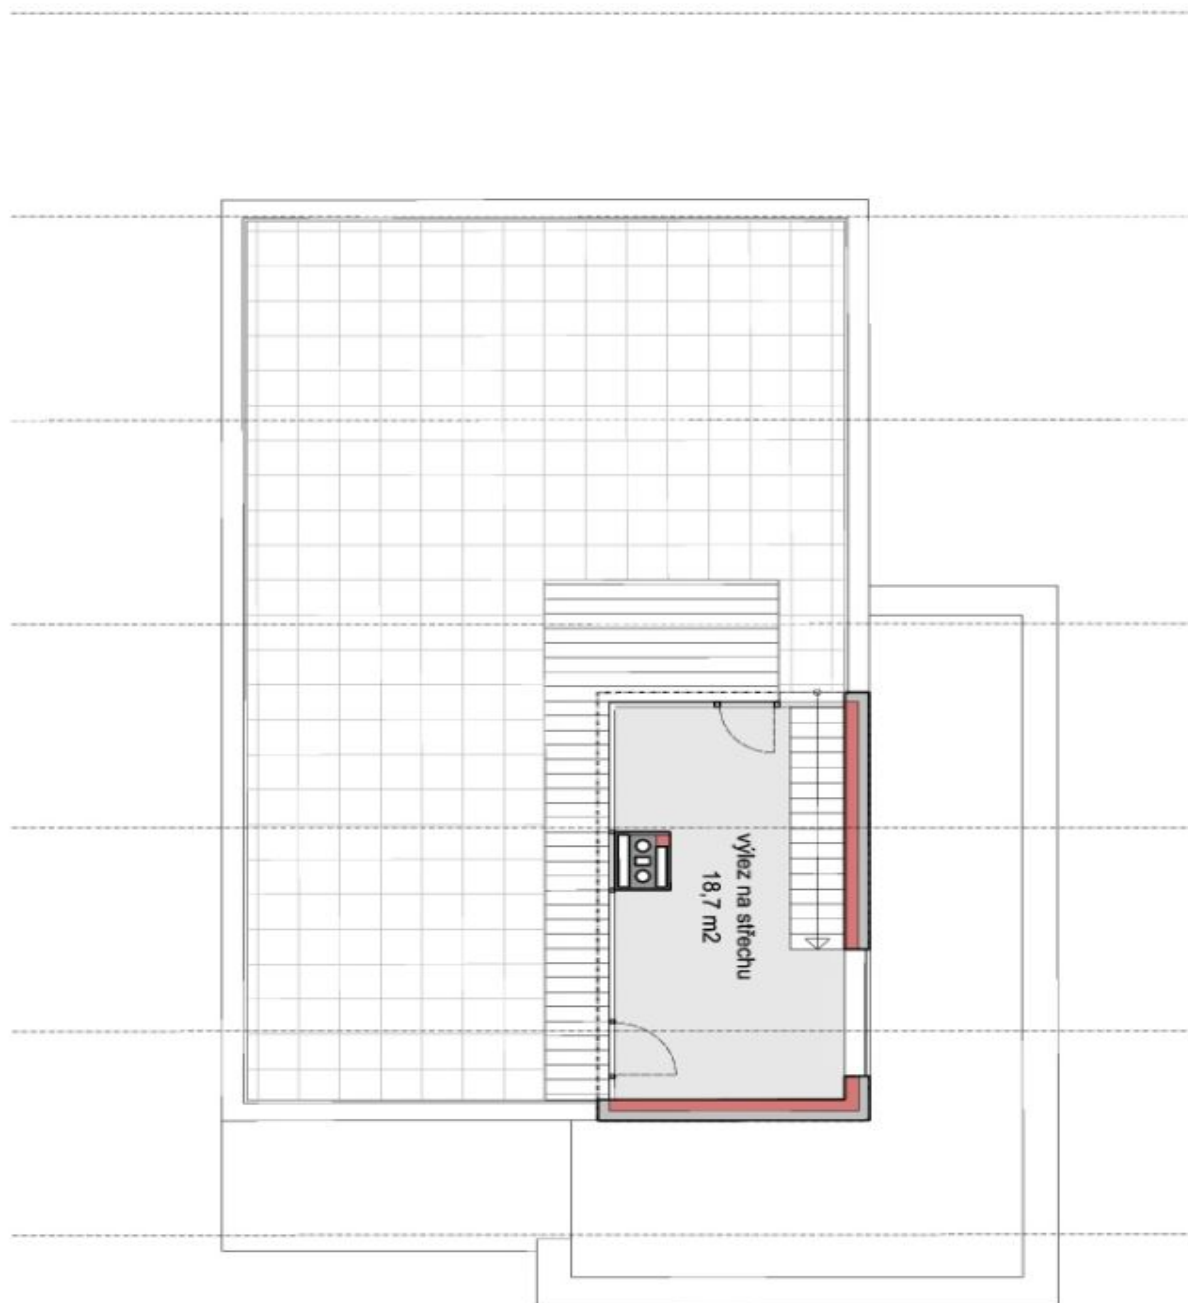

Highly benefiting from perfect finishes and **top quality materials** incl. **travertine, granite**, large format glass panels, and **oak** and **walnut** woodwork, the house is well laid out on three floors plus a full basement. There is a spacious open-plan kitchen with dining area and an adjacent guest bedroom / study, plus a comfortable lounge with a **fireplace** and access to the **patio** and **garden**; TV room, four bedrooms, **terrace**, three bathrooms, and two **walk-in closets**. The top floor is a glassed in office/library/bedroom with access to the **roof terrace** overlooking the green neighborhood. The basement floor includes a **sauna**, fitness room with access to the outdoor **jacuzzi**, shower, utility area, laundry, storage rooms, and a separate service entrance.

Rented

House Six-bedroom (7+kk)

460 m², Prague 6, Bubeneč, Českomalinská

Rented

VILA č.2, 3.NP M 1:100 20.6.2011 VILY BUBENEČ