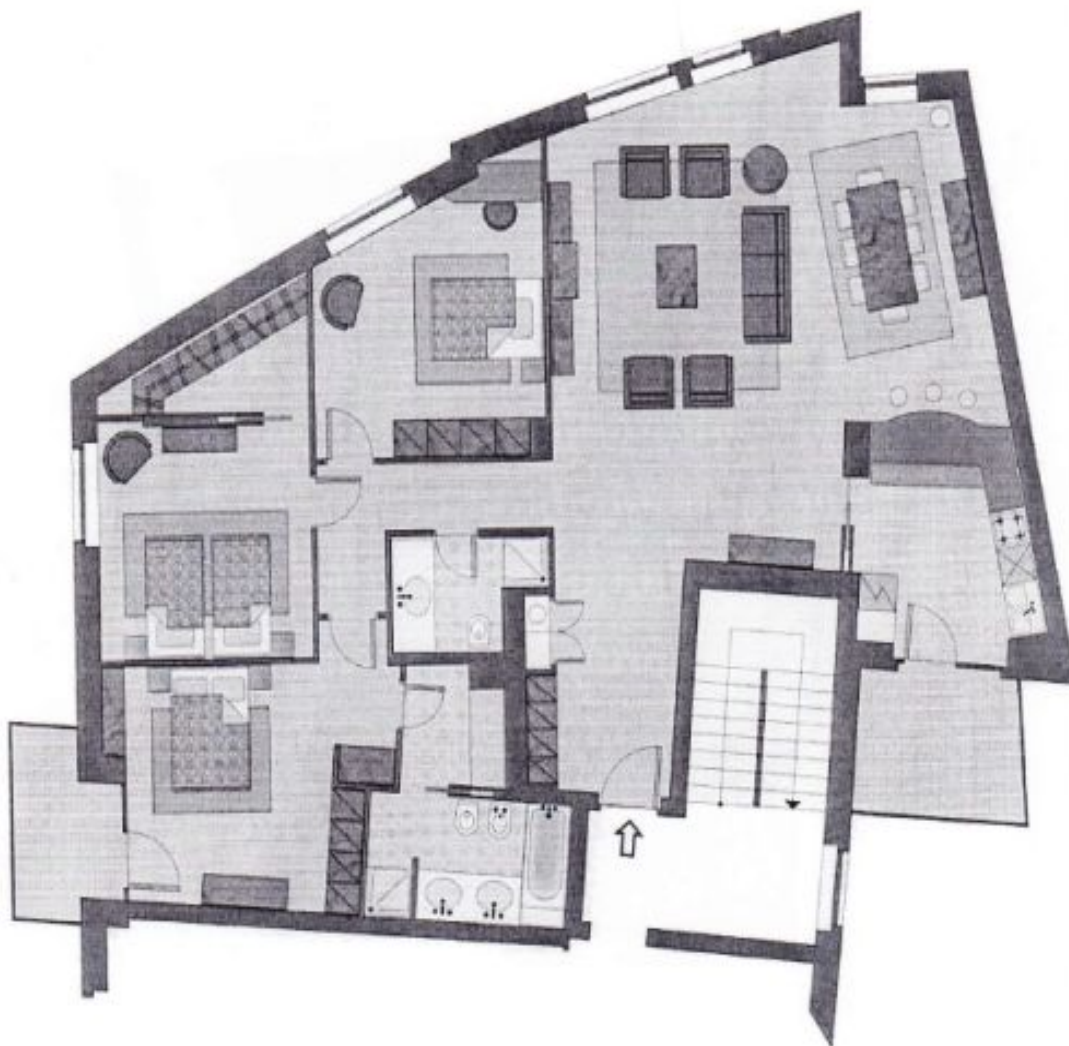

**Spacious 3-bedroom 2-bathroom flat with a terrace and a balcony providing nice views, situated on the fifth floor in a modern gated residential project with underground parking. Located in the immediate vicinity of the French School and Petřín Hill Park, with quick access to shopping and metro, within easy reach of the Prague Castle as well as the city center. Building amenities include fitness, sauna, 24-hour reception, private security and a garden with a playground for children.**

The interior includes a spacious living room with dining area, a fully fitted and equipped open kitchen with access to the terrace, master bedroom with a full bathroom, balcony and a walk-in closet, two more bedroom, walk-in closet, shower bathroom with toilet, laundry closet, and an open entry hall.

# Apartment Three-bedroom (4+kk)

Rented

135 m<sup>2</sup>, Prague 5, Smíchov, Holečkova

## Apartment Three-bedroom (4+kk)

Rented

135 m<sup>2</sup>, Prague 5, Smíchov, Holečkova

A1/1  
A2/1  
A3/1  
A4/1  
A5/1

Byt/Apartment 147,00 m<sup>2</sup>  
Balkon/Balcony 12,00 m<sup>2</sup>