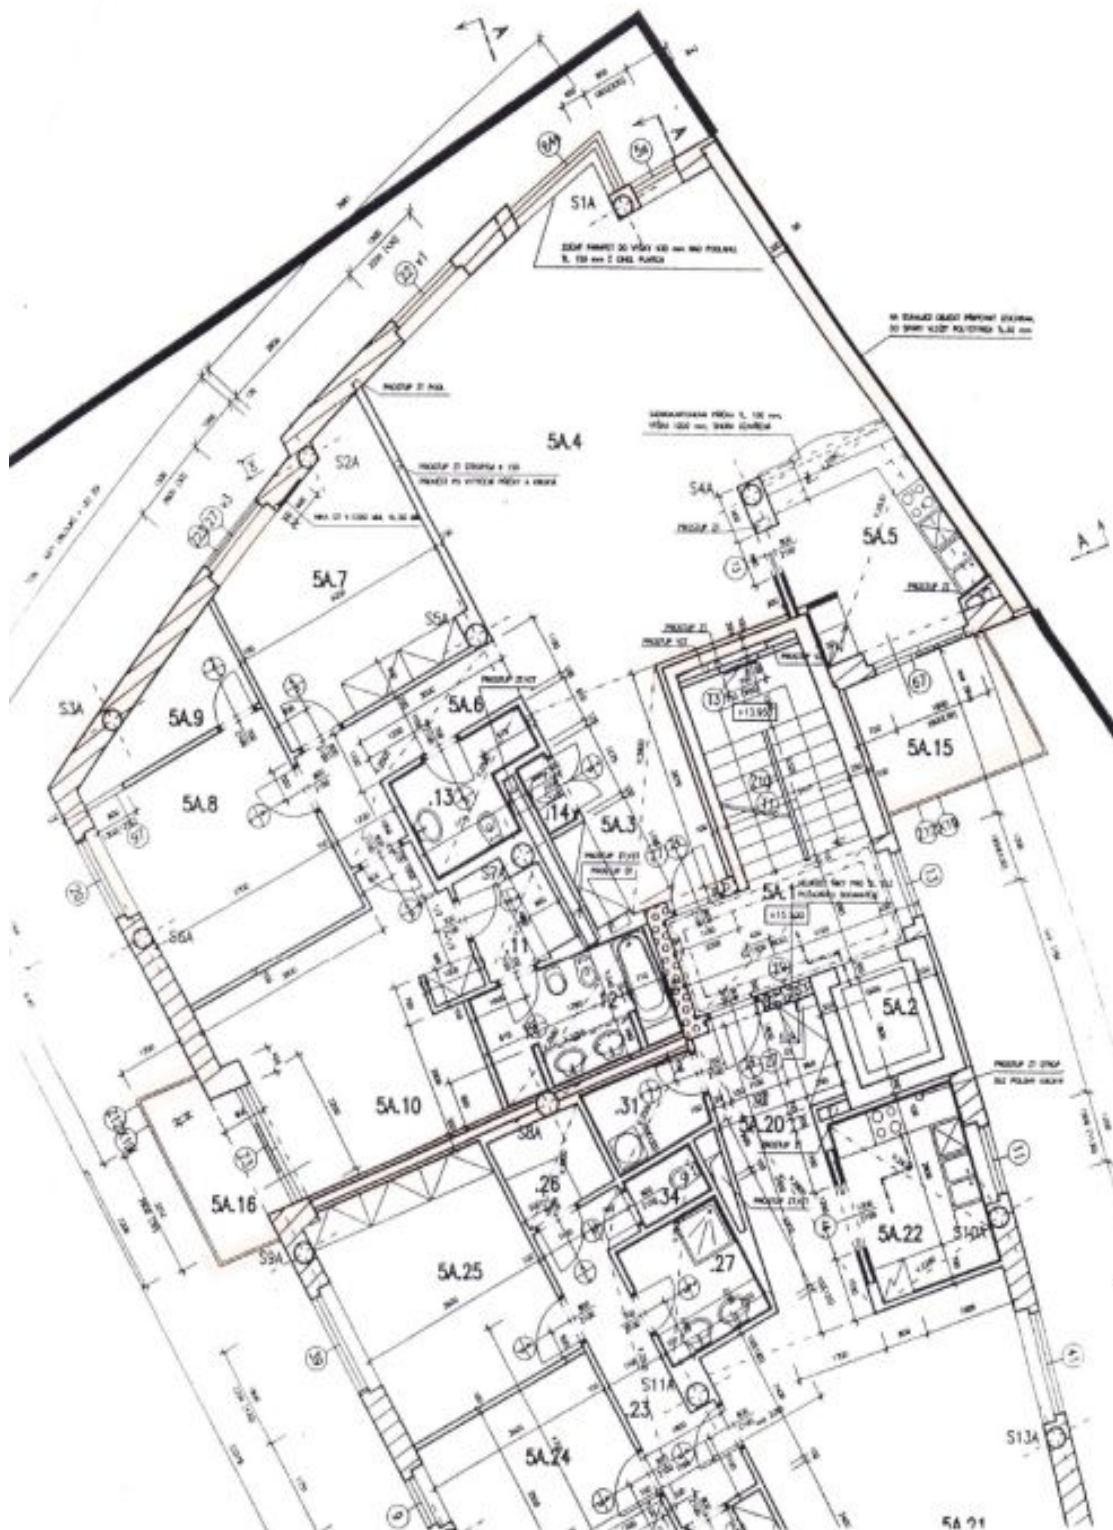

Apartment Three-bedroom (4+kk)

Rented

135 m², Prague 5, Smíchov, Holečkova