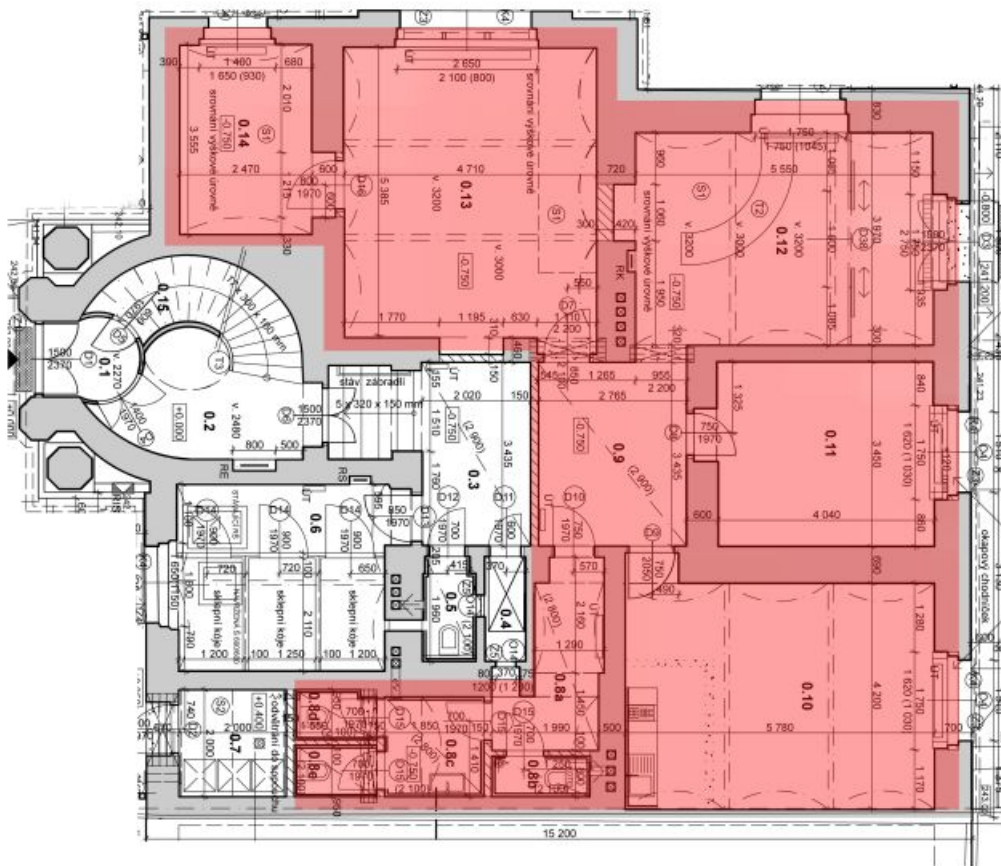

TABULKA MÍSTNOSTÍ						
C. M.	NAZEV	plocha m²	podlaha	stěny	strop	
0.1	zaduvři	2,74	teracco	dřevěný obklad	dřevěný obklad	
0.2	schodiště + chodba	6,94	teracco	omítka + malba	omítka + malba	
0.3	chodba	10,78	nové teracco - kopie stáv.	omítka + malba	SDK podhled	
0.4	vytáh	1,45				
0.5	úklid	1,92	keram. dlažba	ker. obklad	SDK GKBL, natěr	
0.6	sklad	13,70	keram. dlažba	omítka + malba	omítka + malba	
0.7	odpad	4,00	keram. dlažba	omítka + malba	omítka + malba	
0.8a	chodba	5,22	keram. dlažba	omítka + malba	omítka + malba	
0.8b	úklid	1,41	keram. dlažba	ker. obklad	SDK GKBL, natěr	
0.8c	umyvárna	3,46	keram. dlažba	ker. obklad	SDK GKBL, natěr	
0.8d	WC muži	1,36	keram. dlažba	ker. obklad	SDK GKBL, natěr	
0.8e	WC ženy	1,49	keram. dlažba	ker. obklad	SDK GKBL, natěr	
0.9	chodba	8,58	nové teracco - kopie stáv.	omítka + malba	SDK podhled	
0.10	zasedací místnost	24,98	keram. dlažba	omítka + malba	omítka + malba	
0.11	kancelář	14,32	koberec	omítka + malba	omítka + malba	
0.12	recepce	22,67	keram. dlažba	omítka + malba	omítka + malba	
0.13	kancelář	25,94	koberec	omítka + malba	omítka + malba	
0.14	kancelář	9,30	koberec	omítka + malba	omítka + malba	
0.15	komora	2,10	teracco	omítka + malba	omítka + malba