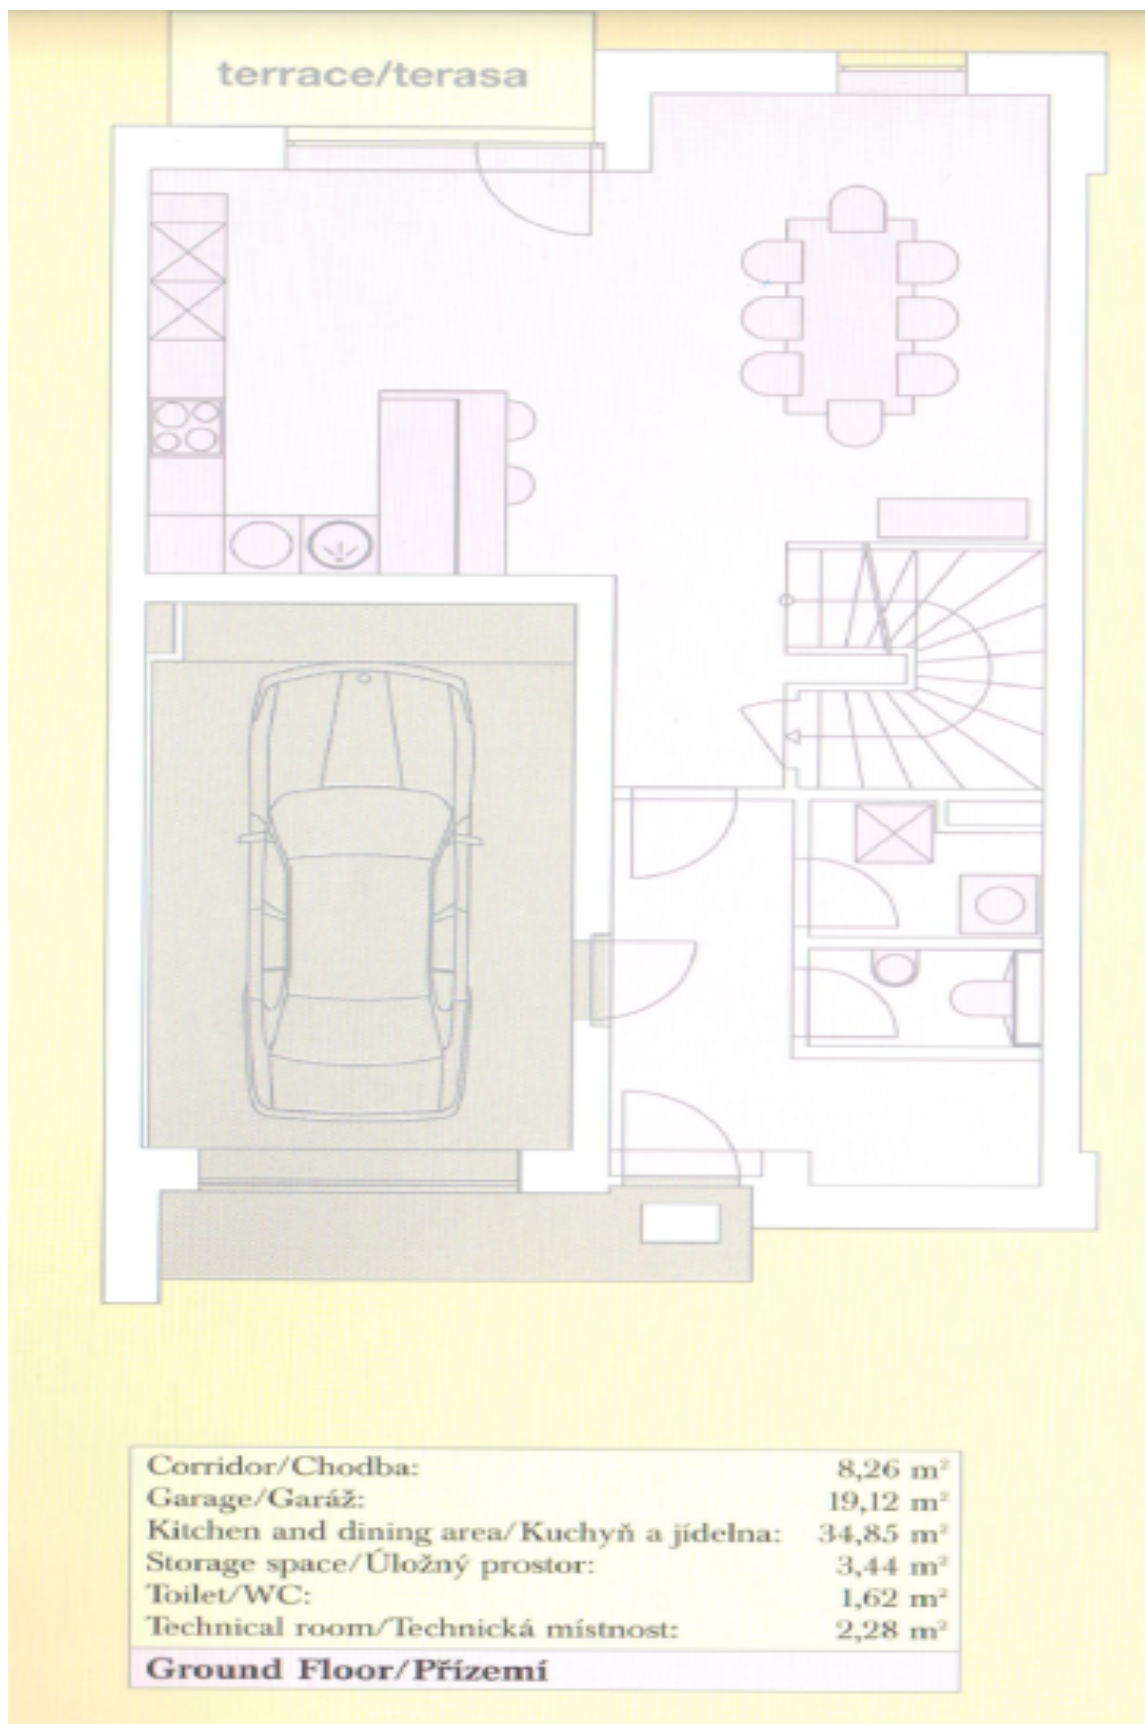

Family row house with a garden in the unique Statenický Mlýn residential project in the Únětický potok Valley, situated just 15 minutes by car from the center of Prague.

This four-bedroom house has three floors. The ground floor offers a spacious kitchen equipped with quality built-in Siemens appliances, a large dining room, utility room, a WC and another utility room. The kitchen has access to the terrace and a garden. The first floor features a living room with large windows providing an abundance of light and also a beautiful view of the pond. Also on this floor are 2 bedrooms and a bathroom. The last floor includes a study with terrace with a view of the pond, a bedroom with an ensuite bathroom and terrace facing the garden. **Part of the house functions as the garage, while** another parking space is available in front of the house.

Interior 196.09 m², terrace 16.02 m², garden 77 m², foot print 88 m², plot 165 m².

House Four-bedroom (5+1)

212 m², Praha-západ, Statenice, Zelená

Sold

House Four-bedroom (5+1)

212 m², Praha-západ, Statenice, Zelená

Sold

House Four-bedroom (5+1)

212 m², Praha-západ, Statenice, Zelená

Sold