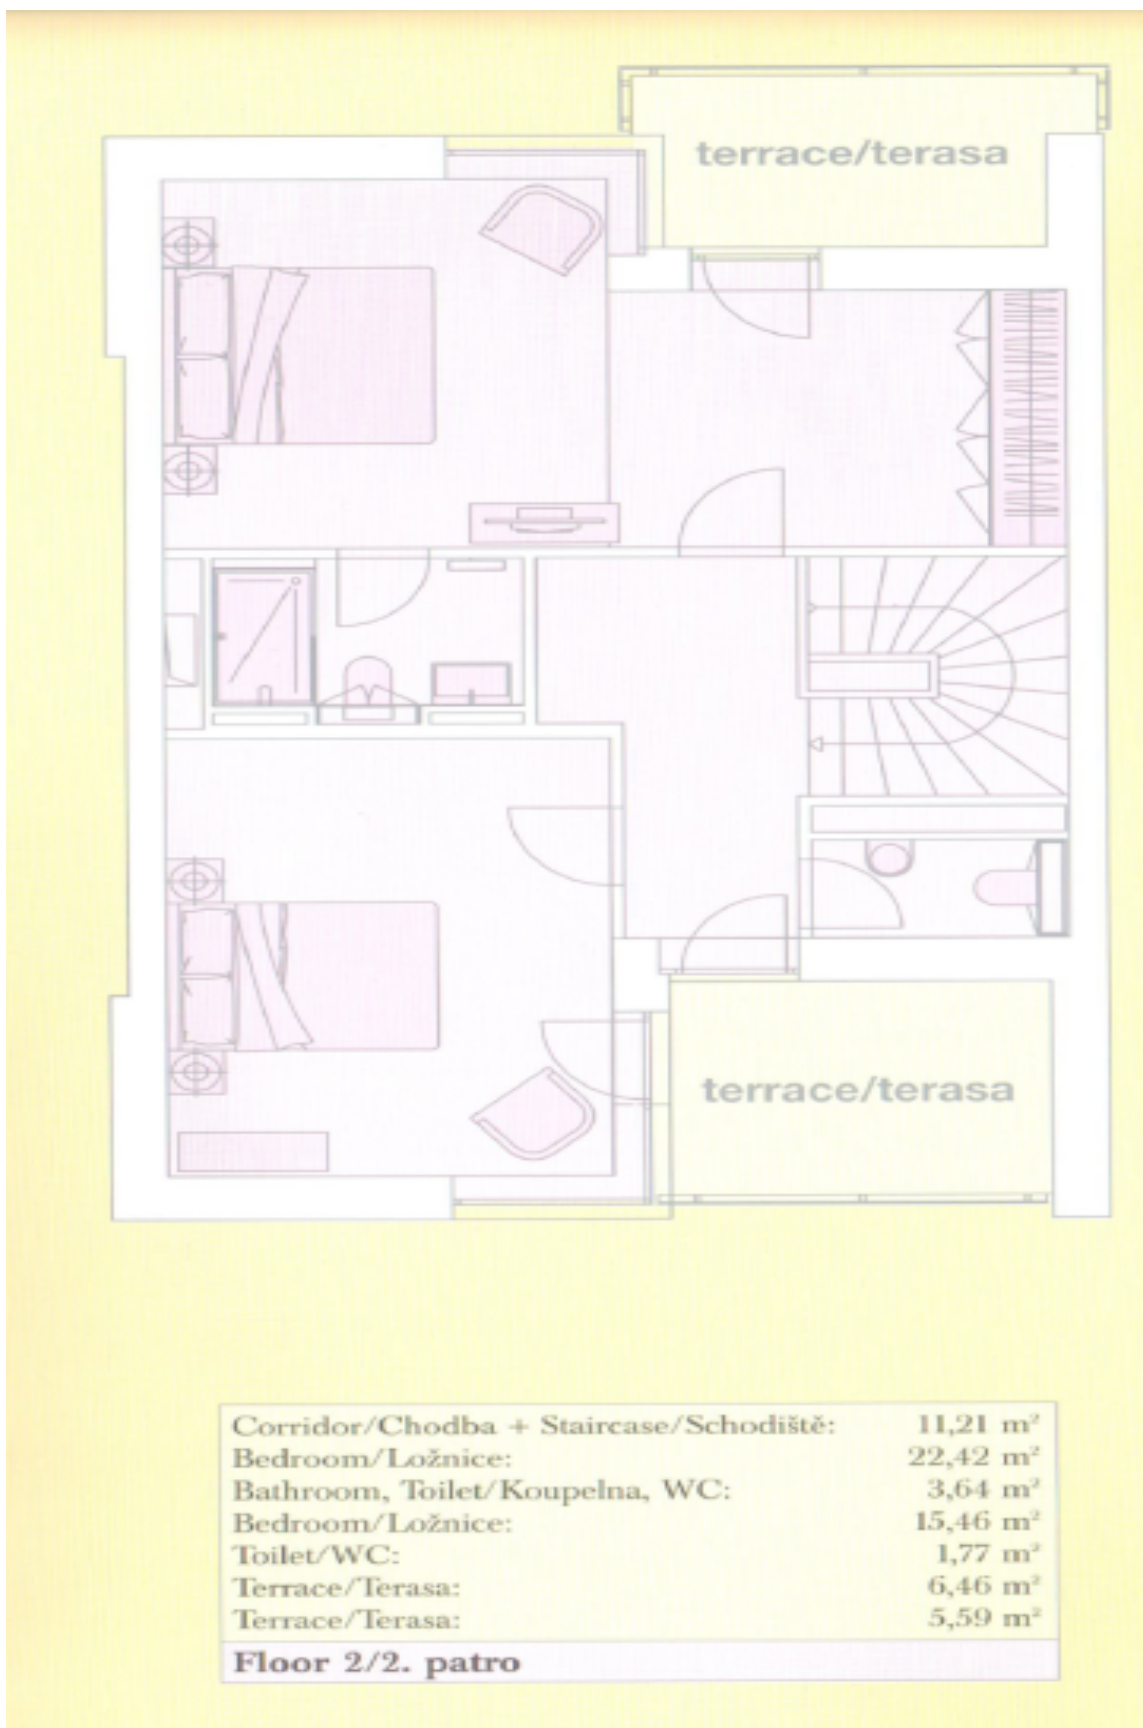

Family row house with a garden in the unique Statenický Mlýn residential project in the Únětický potok Valley, situated just 15 minutes by car from the center of Prague.

This four-bedroom house has three floors. The ground floor offers a spacious kitchen equipped with quality built-in Siemens appliances, a large dining room, utility room, a WC and another utility room. The kitchen has access to the terrace and a garden. The first floor features a living room with large windows providing an abundance of light and also a beautiful view of the pond. Also on this floor are 2 bedrooms and a bathroom. The last floor includes a study with terrace with a view of the pond, a bedroom with an ensuite bathroom and terrace facing the garden. **Part of the house functions as the garage, while** another parking space is available in front of the house.

Interior 196.09 m², terrace 16.02 m², garden 77 m², foot print 88 m², plot 165 m².

House Four-bedroom (5+1)

212 m², Praha-západ, Statenice, Zelená

Sold

House Four-bedroom (5+1)

212 m², Praha-západ, Statenice, Zelená

Sold

House Four-bedroom (5+1)

212 m², Praha-západ, Statenice, Zelená

Sold