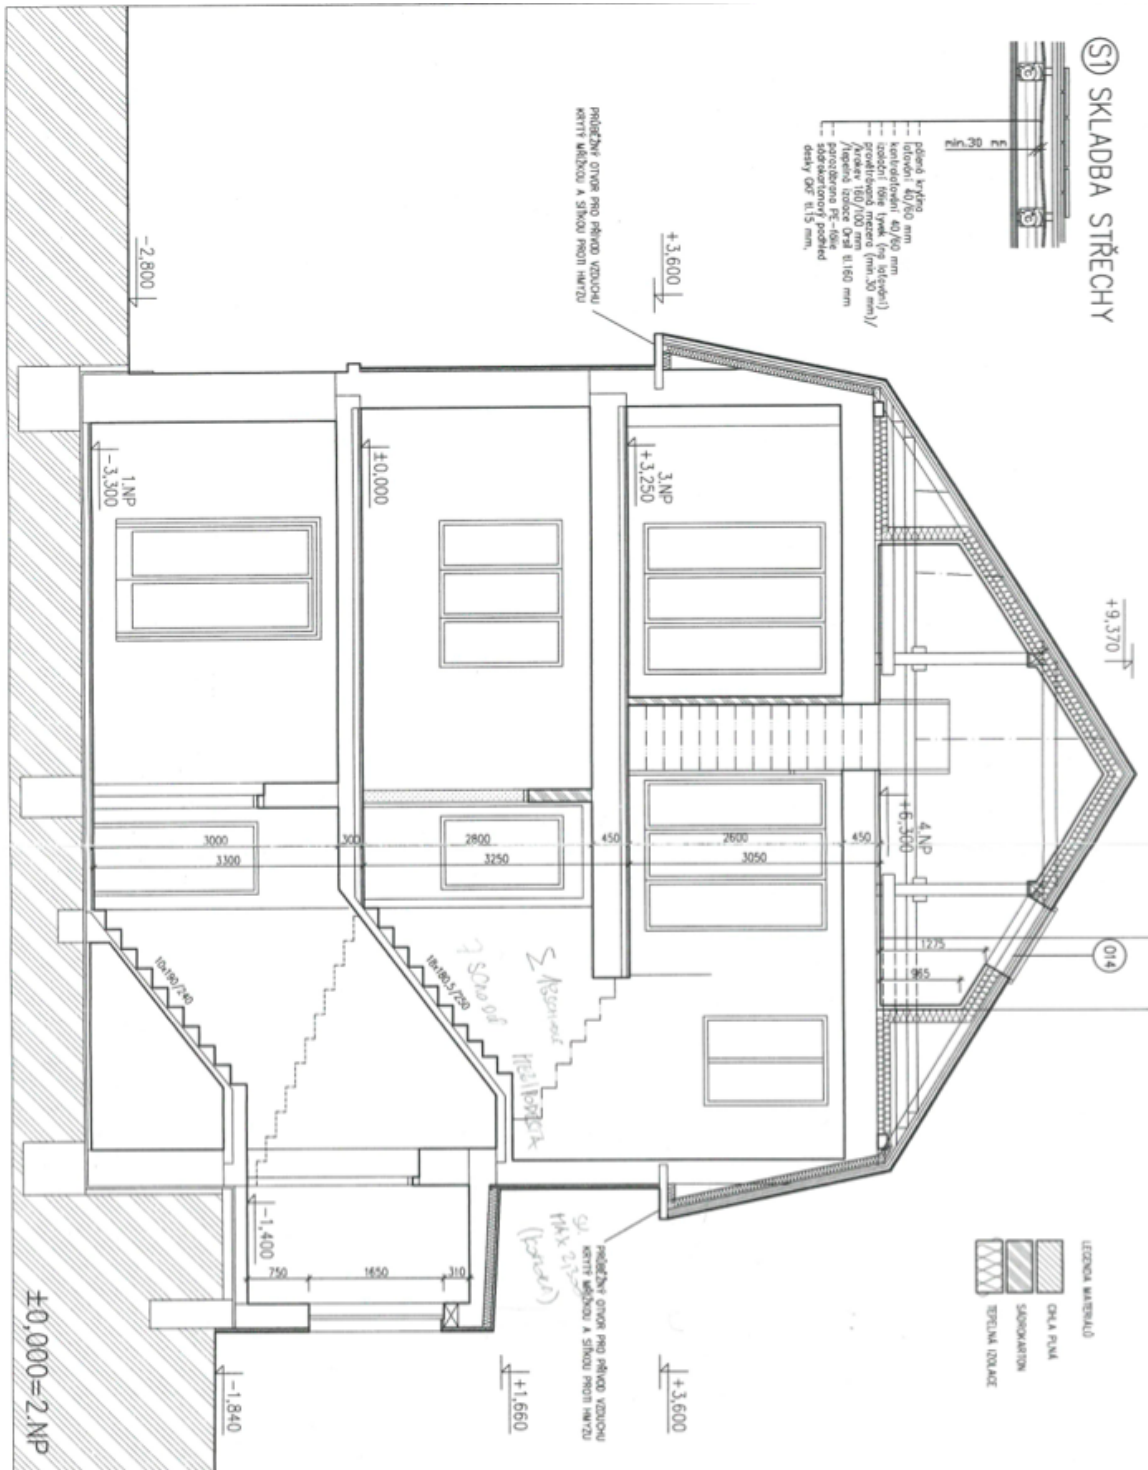

House Six-bedroom (7+1)

Sold

503 m², Praha 9, Hloubětín, Hostavická

House Six-bedroom (7+1)

503 m², Praha 9, Hloubětín, Hostavická

Sold

Total area	503 m ²
Plot	718 m ²
Foot print	238 m ²
Garden	480 m ²
Floor area	420 m ²
Terrace	83 m ²
Parking	Yes
Cellar	-
PENB	C
Reference number	18156

Living area 280 m², swimming pool 60 m², foot print 238 m², garden 480 m², plot 718 m².

In addition to regular property viewings, we also offer **real-time video viewings** via WhatsApp, FaceTime, Messenger, Skype, and other apps.

House Six-bedroom (7+1)

503 m², Praha 9, Hloubětín, Hostavická

Sold

House Six-bedroom (7+1)

503 m², Praha 9, Hloubětín, Hostavická

Sold

House Six-bedroom (7+1)

503 m², Praha 9, Hloubětín, Hostavická

Sold

House Six-bedroom (7+1)

503 m², Praha 9, Hloubětín, Hostavická

Sold

House Six-bedroom (7+1)

503 m², Praha 9, Hloubětín, Hostavická

Sold