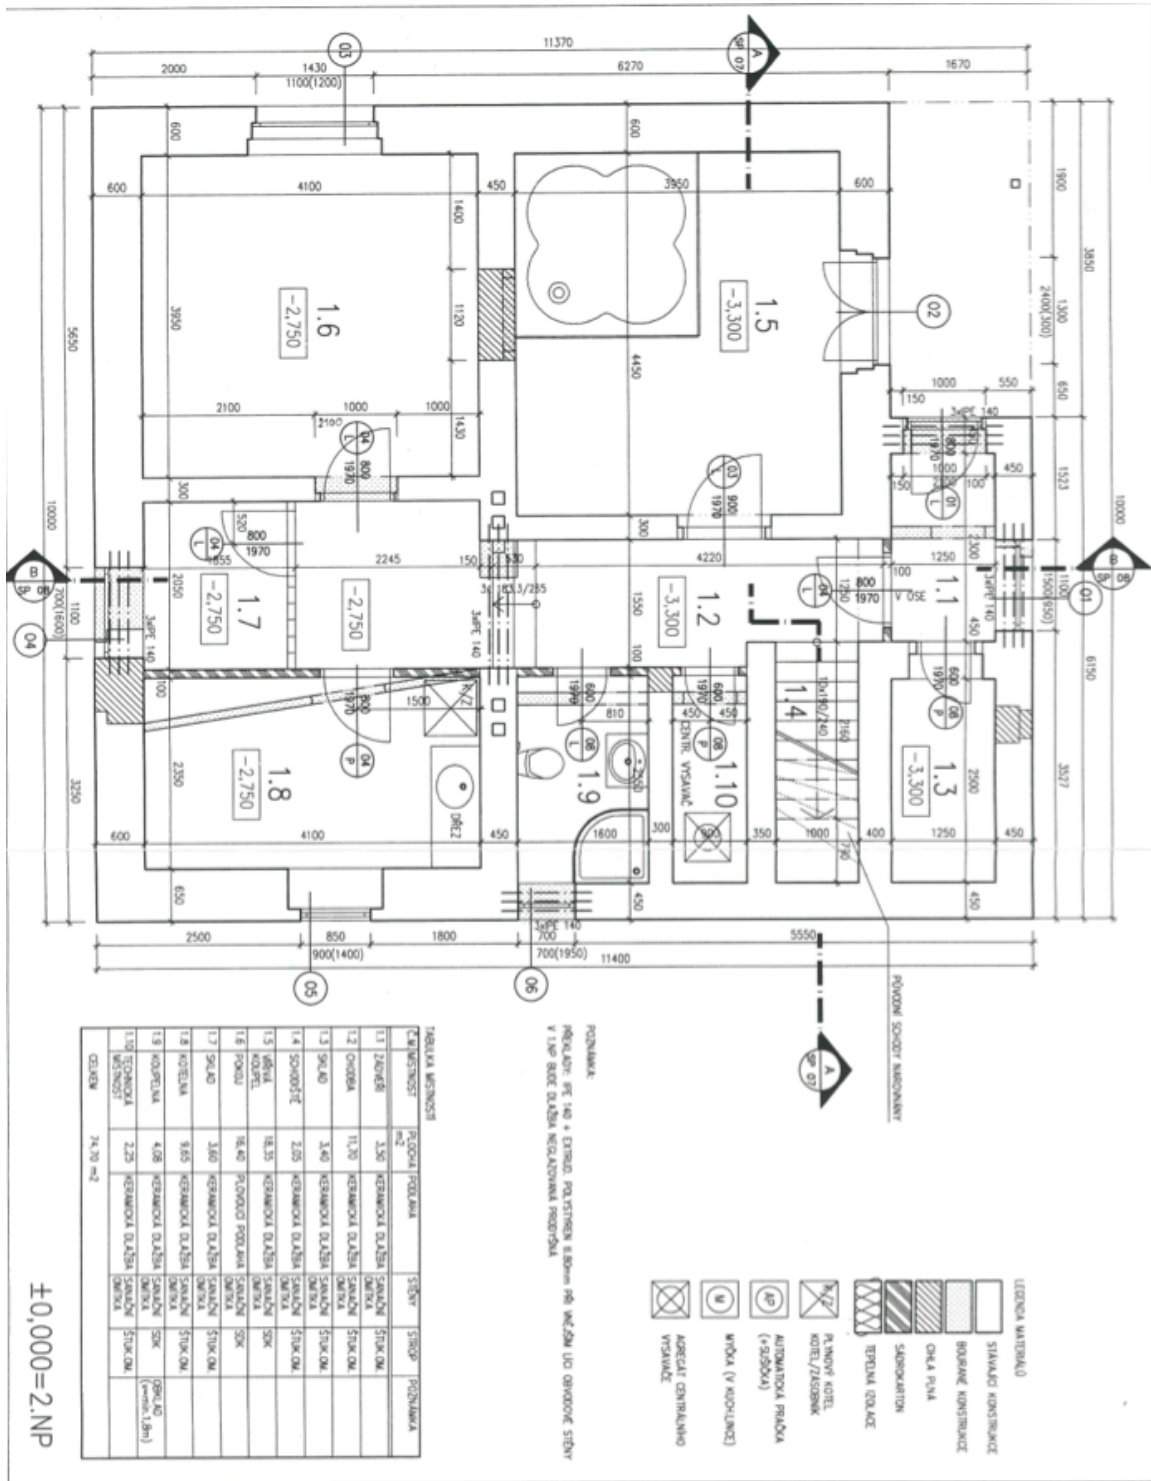

Living area 280 m², swimming pool 60 m², foot print 238 m², garden 480 m², plot 718 m².

In addition to regular property viewings, we also offer **real-time video viewings** via WhatsApp, FaceTime, Messenger, Skype, and other apps.

House Six-bedroom (7+1)

503 m², Prague 9, Hloubětín, Hostavická

Sold

House Six-bedroom (7+1)

503 m², Prague 9, Hloubětín, Hostavická

Sold

House Six-bedroom (7+1)

503 m², Prague 9, Hloubětín, Hostavická

Sold

House Six-bedroom (7+1)

503 m², Prague 9, Hloubětín, Hostavická

Sold

House Six-bedroom (7+1)

503 m², Prague 9, Hloubětín, Hostavická

Sold