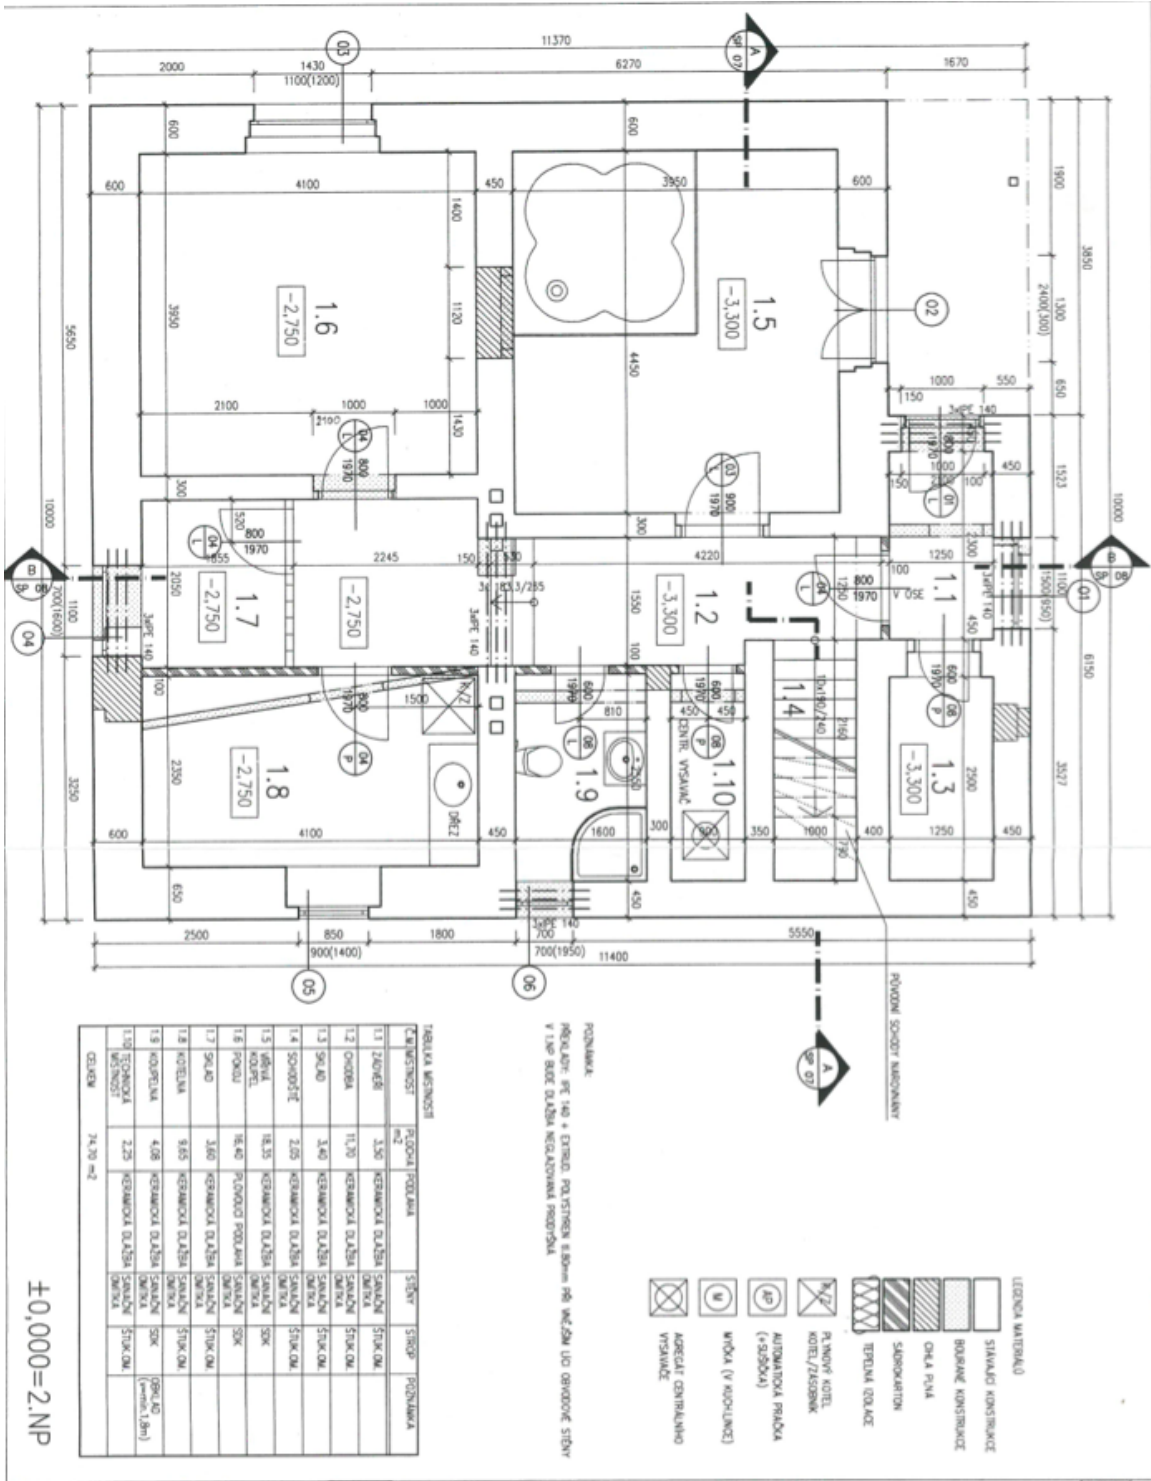

Living area 280 m², swimming pool 60 m², foot print 238 m², garden 480 m², plot 718 m².

In addition to regular property viewings, we also offer **real-time video viewings** via WhatsApp, FaceTime, Messenger, Skype, and other apps.

House Six-bedroom (7+1)

503 m², Praha 9, Hloubětín, Hostavická

Sold

House Six-bedroom (7+1)

503 m², Praha 9, Hloubětín, Hostavická

Sold

House Six-bedroom (7+1)

503 m², Praha 9, Hloubětín, Hostavická

Sold

House Six-bedroom (7+1)

503 m², Praha 9, Hloubětín, Hostavická

Sold

House Six-bedroom (7+1)

503 m², Praha 9, Hloubětín, Hostavická

Sold