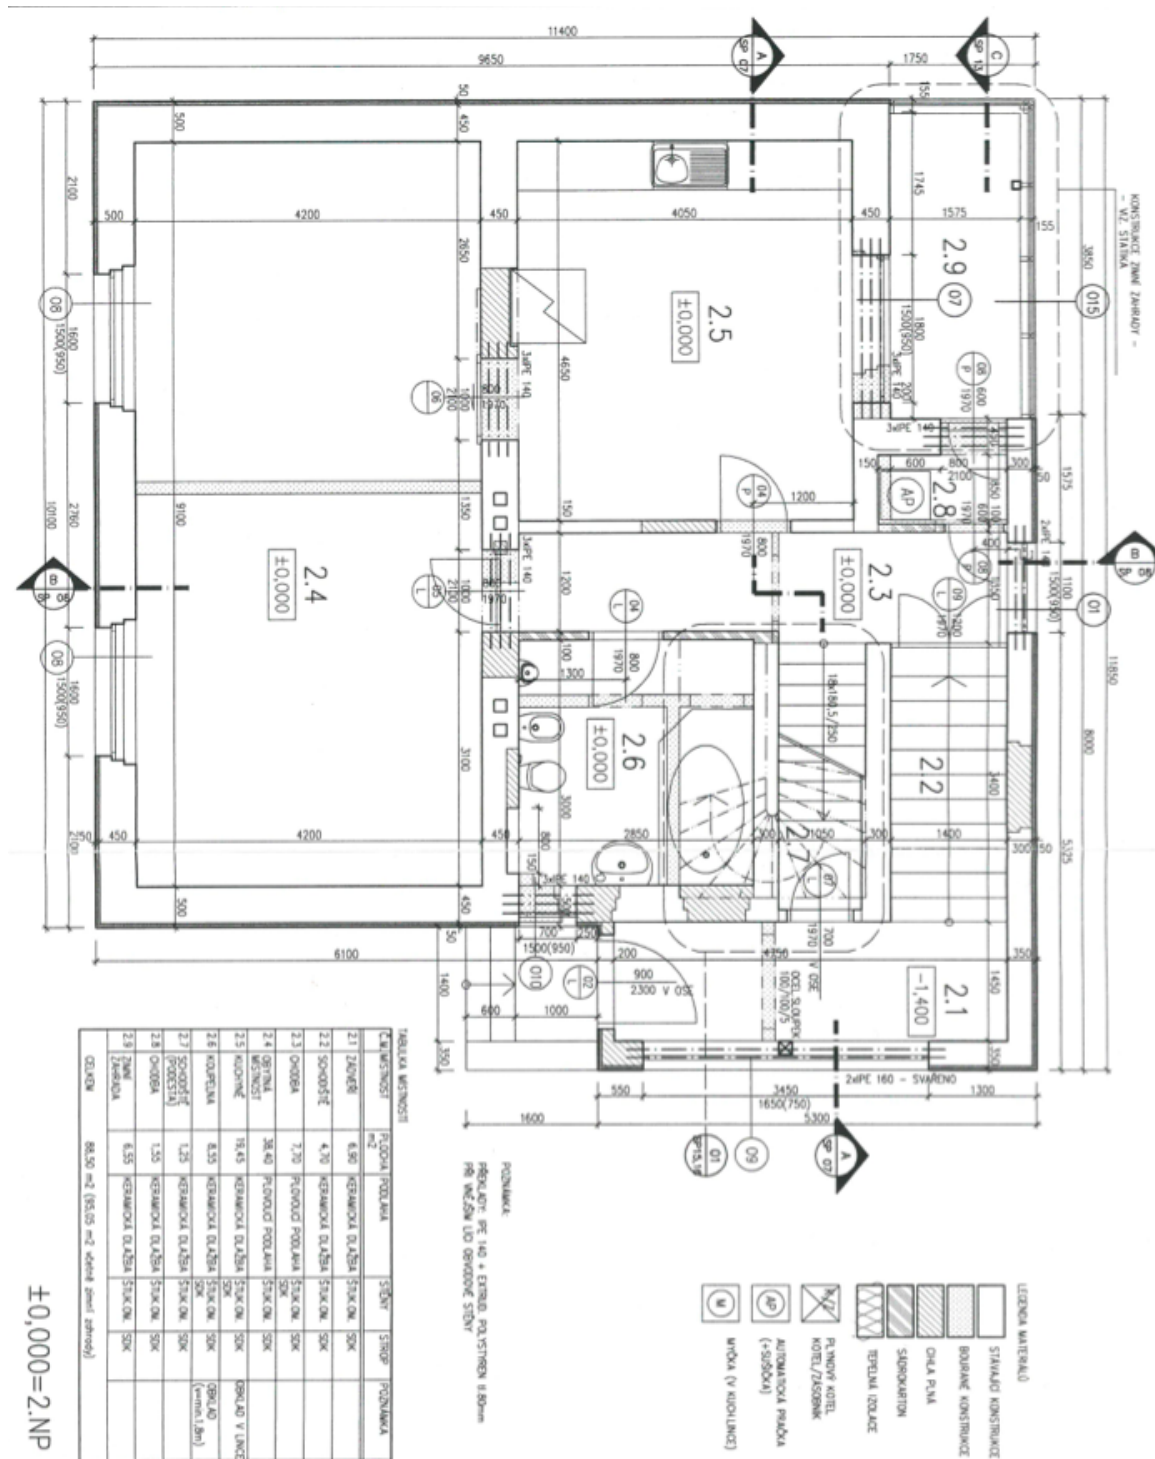

House Six-bedroom (7+1)

503 m², Prague 9, Hloubětín, Hostavická

Sold

House Six-bedroom (7+1)

503 m², Prague 9, Hloubětín, Hostavická

Sold

Total area	503 m ²
Plot	718 m ²
Foot print	238 m ²
Garden	480 m ²
Floor area	420 m ²
Terrace	83 m ²
Parking	Yes
Cellar	-
PENB	C
Reference number	18156

Living area 280 m², swimming pool 60 m², foot print 238 m², garden 480 m², plot 718 m².

In addition to regular property viewings, we also offer **real-time video viewings** via WhatsApp, FaceTime, Messenger, Skype, and other apps.

House Six-bedroom (7+1)

503 m², Prague 9, Hloubětín, Hostavická

Sold

House Six-bedroom (7+1)

503 m², Prague 9, Hloubětín, Hostavická

Sold

House Six-bedroom (7+1)

503 m², Prague 9, Hloubětín, Hostavická

Sold

House Six-bedroom (7+1)

503 m², Prague 9, Hloubětín, Hostavická

Sold

House Six-bedroom (7+1)

503 m², Prague 9, Hloubětín, Hostavická

Sold