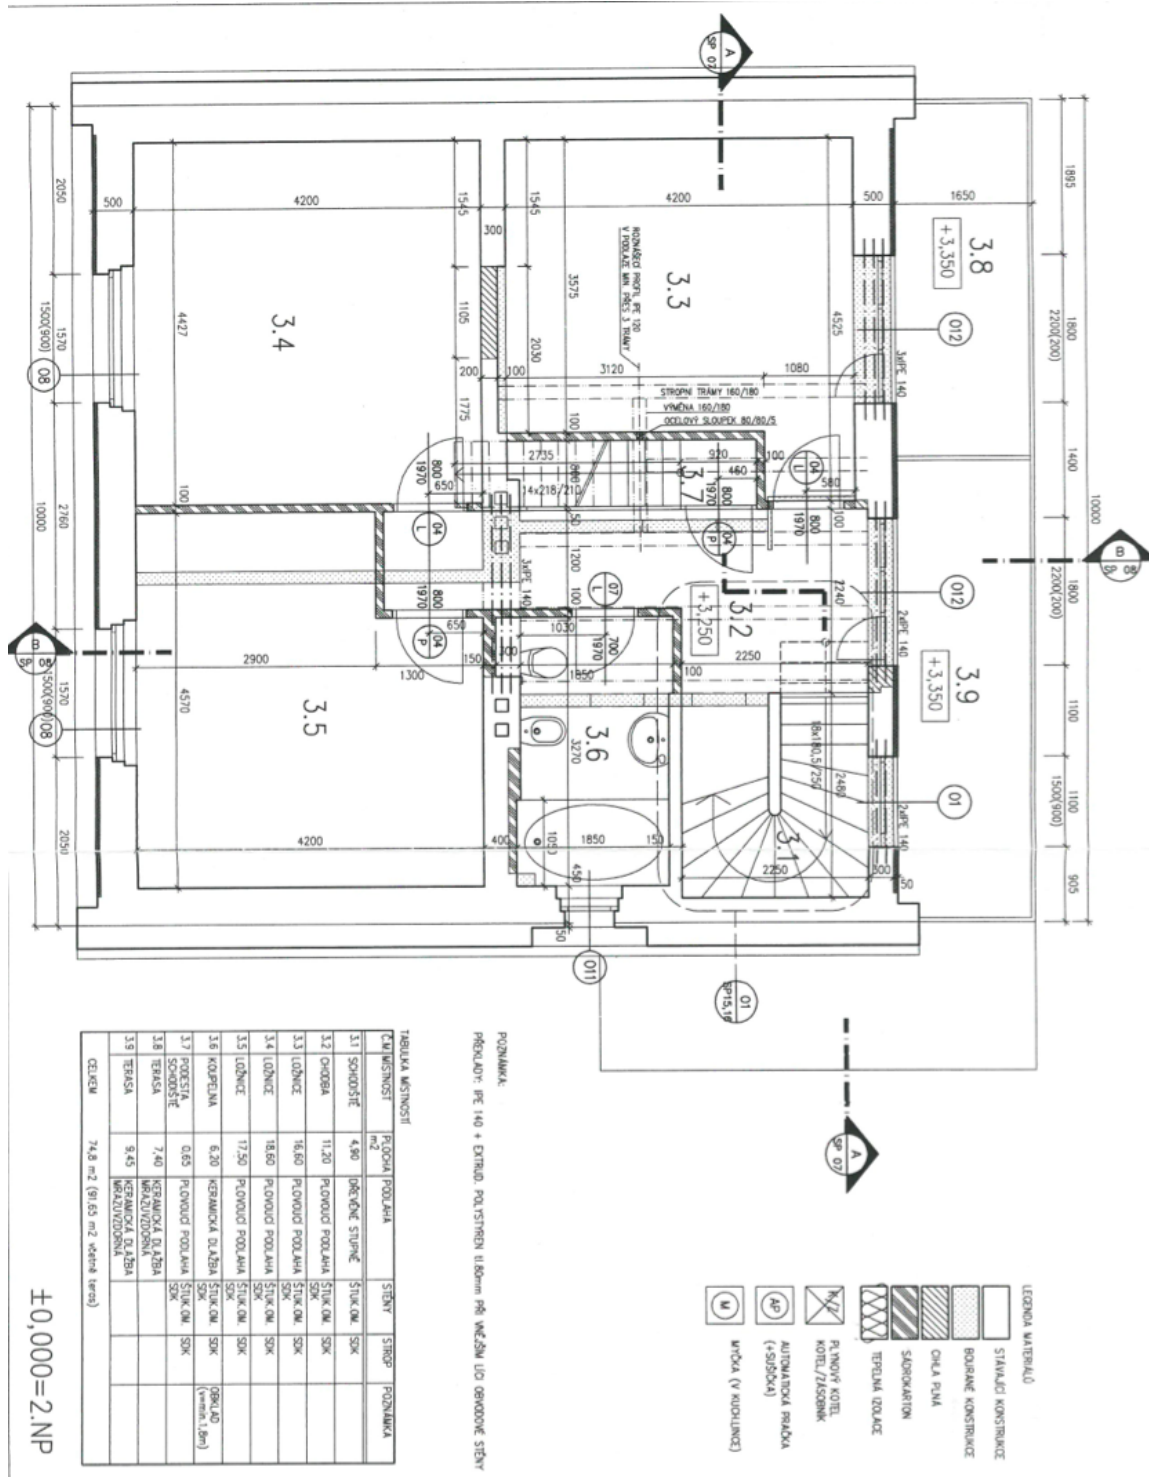

Living area 280 m², swimming pool 60 m², foot print 238 m², garden 480 m², plot 718 m².

In addition to regular property viewings, we also offer **real-time video viewings** via WhatsApp, FaceTime, Messenger, Skype, and other apps.

House Six-bedroom (7+1)

503 m², Prague 9, Hloubětín, Hostavická

Sold

House Six-bedroom (7+1)

503 m², Prague 9, Hloubětín, Hostavická

Sold

House Six-bedroom (7+1)

503 m², Prague 9, Hloubětín, Hostavická

Sold

House Six-bedroom (7+1)

503 m², Prague 9, Hloubětín, Hostavická

Sold

House Six-bedroom (7+1)

503 m², Prague 9, Hloubětín, Hostavická

Sold