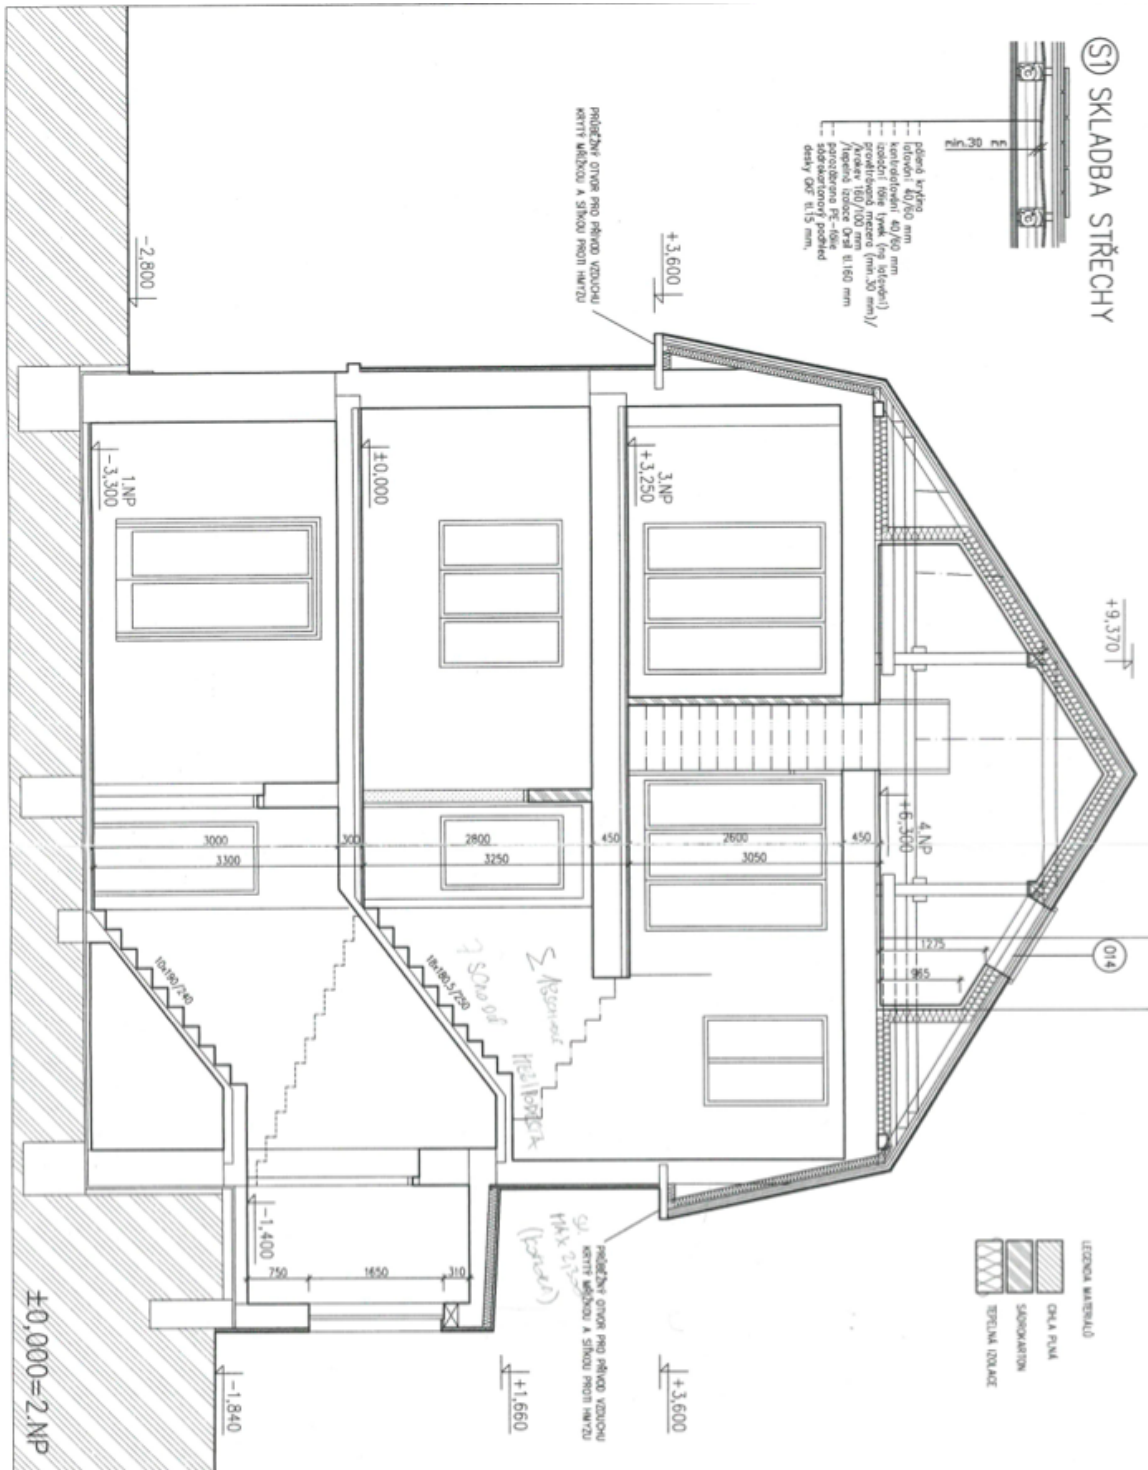

The interior of this villa that boasts an abundance of light features a spacious living room, 2 modern kitchens, 6 bedrooms, one as a study, a winter garden, 2 bathrooms, and a **large terrace** with a view of the surroundings. The house also has a **heated swimming pool with a whirlpool and relaxation facilities**.

Living area 280 m², swimming pool 60 m², foot print 238 m², garden 480 m², plot 718 m².

In addition to regular property viewings, we also offer **real-time video viewings** via WhatsApp, FaceTime, Messenger, Skype, and other apps.

House Six-bedroom (7+1)

503 m², Prague 9, Hloubětín, Hostavická

Sold

House Six-bedroom (7+1)

503 m², Prague 9, Hloubětín, Hostavická

Sold

House Six-bedroom (7+1)

503 m², Prague 9, Hloubětín, Hostavická

Sold

House Six-bedroom (7+1)

503 m², Prague 9, Hloubětín, Hostavická

Sold

House Six-bedroom (7+1)

503 m², Prague 9, Hloubětín, Hostavická

Sold