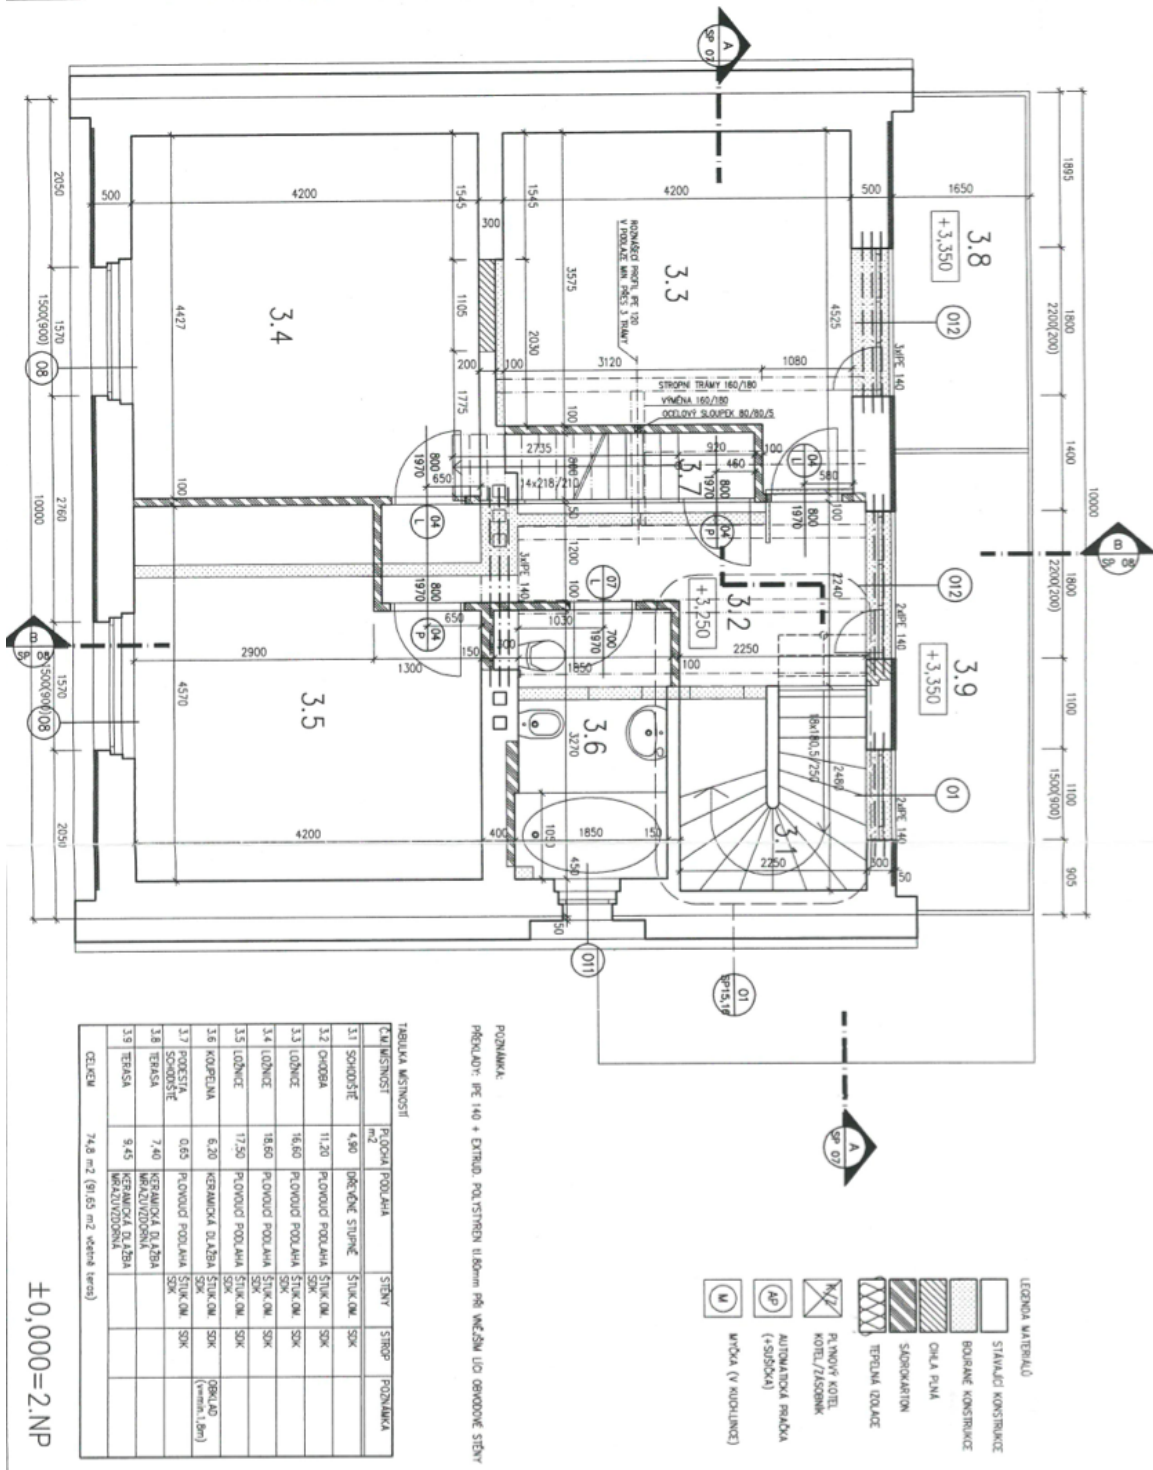

Living area 280 m², swimming pool 60 m², foot print 238 m², garden 480 m², plot 718 m².

In addition to regular property viewings, we also offer **real-time video viewings** via WhatsApp, FaceTime, Messenger, Skype, and other apps.

House Six-bedroom (7+1)

503 m², Praha 9, Hloubětín, Hostavická

Sold

House Six-bedroom (7+1)

503 m², Praha 9, Hloubětín, Hostavická

Sold

House Six-bedroom (7+1)

503 m², Praha 9, Hloubětín, Hostavická

Sold

House Six-bedroom (7+1)

503 m², Praha 9, Hloubětín, Hostavická

Sold

House Six-bedroom (7+1)

503 m², Praha 9, Hloubětín, Hostavická

Sold