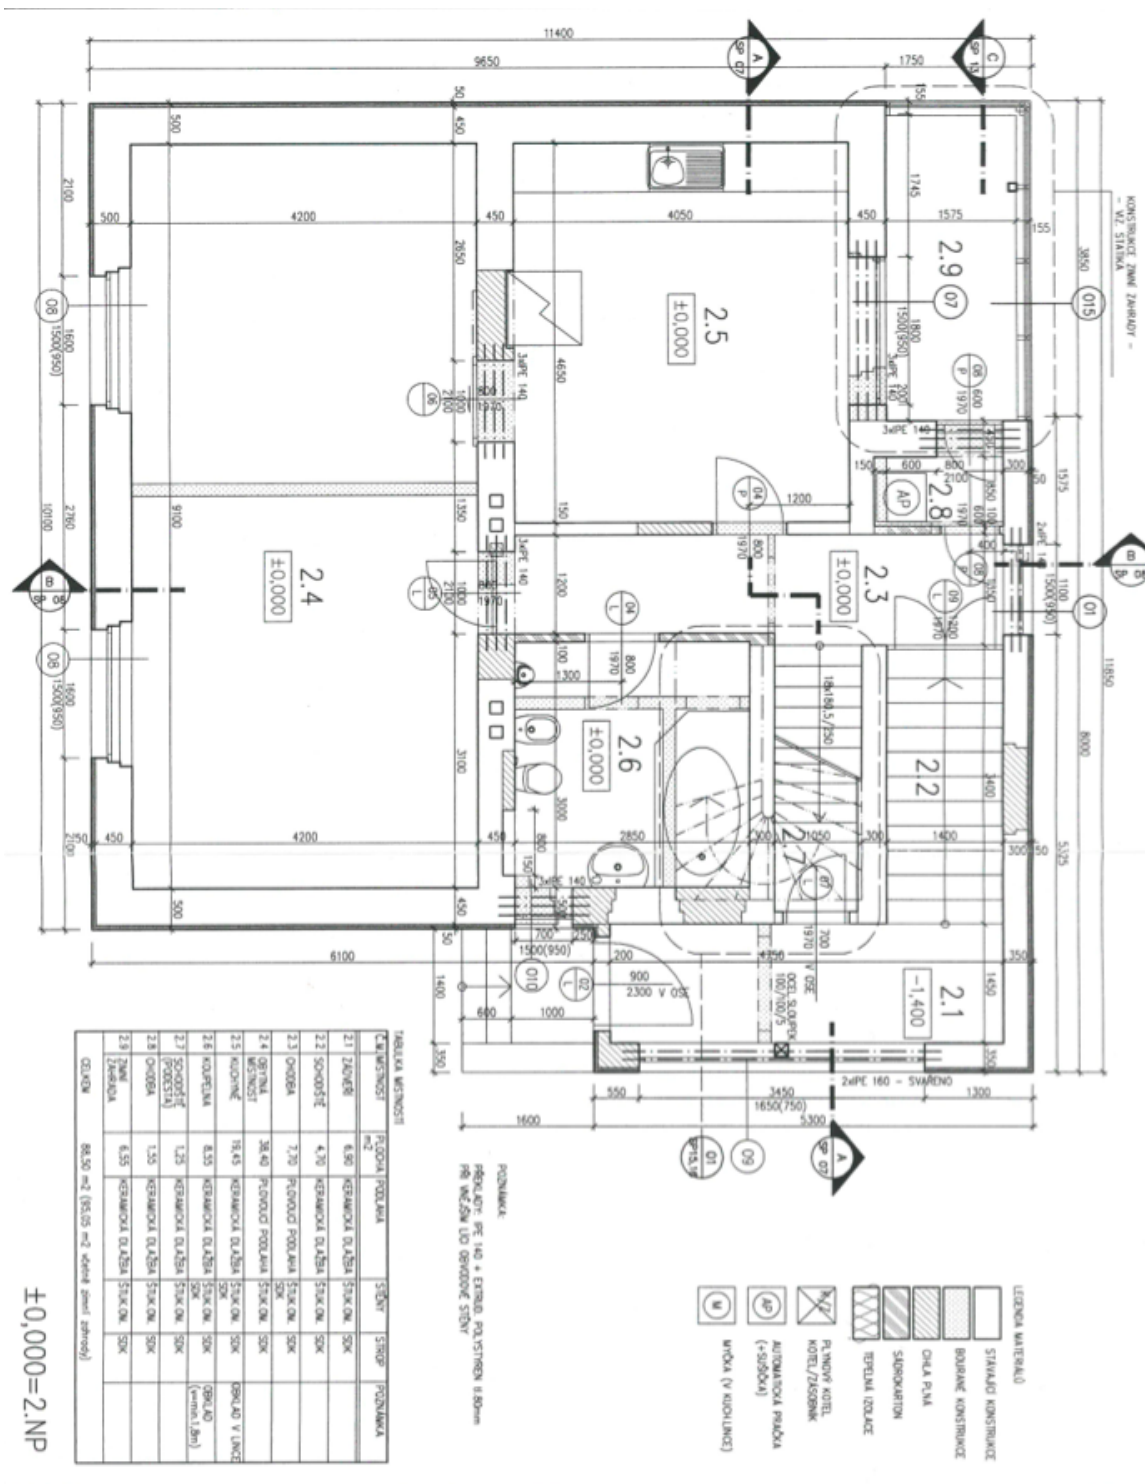

House Six-bedroom (7+1)

Sold

503 m², Praha 9, Hloubětín, Hostavická

House Six-bedroom (7+1)

503 m², Praha 9, Hloubětín, Hostavická

Sold

Total area	503 m ²
Plot	718 m ²
Foot print	238 m ²
Garden	480 m ²
Floor area	420 m ²
Terrace	83 m ²
Parking	Yes
Cellar	-
PENB	C
Reference number	18156

Living area 280 m², swimming pool 60 m², foot print 238 m², garden 480 m², plot 718 m².

In addition to regular property viewings, we also offer **real-time video viewings** via WhatsApp, FaceTime, Messenger, Skype, and other apps.

House Six-bedroom (7+1)

503 m², Praha 9, Hloubětín, Hostavická

Sold

House Six-bedroom (7+1)

503 m², Praha 9, Hloubětín, Hostavická

Sold

House Six-bedroom (7+1)

503 m², Praha 9, Hloubětín, Hostavická

Sold

House Six-bedroom (7+1)

503 m², Praha 9, Hloubětín, Hostavická

Sold

House Six-bedroom (7+1)

503 m², Praha 9, Hloubětín, Hostavická

Sold