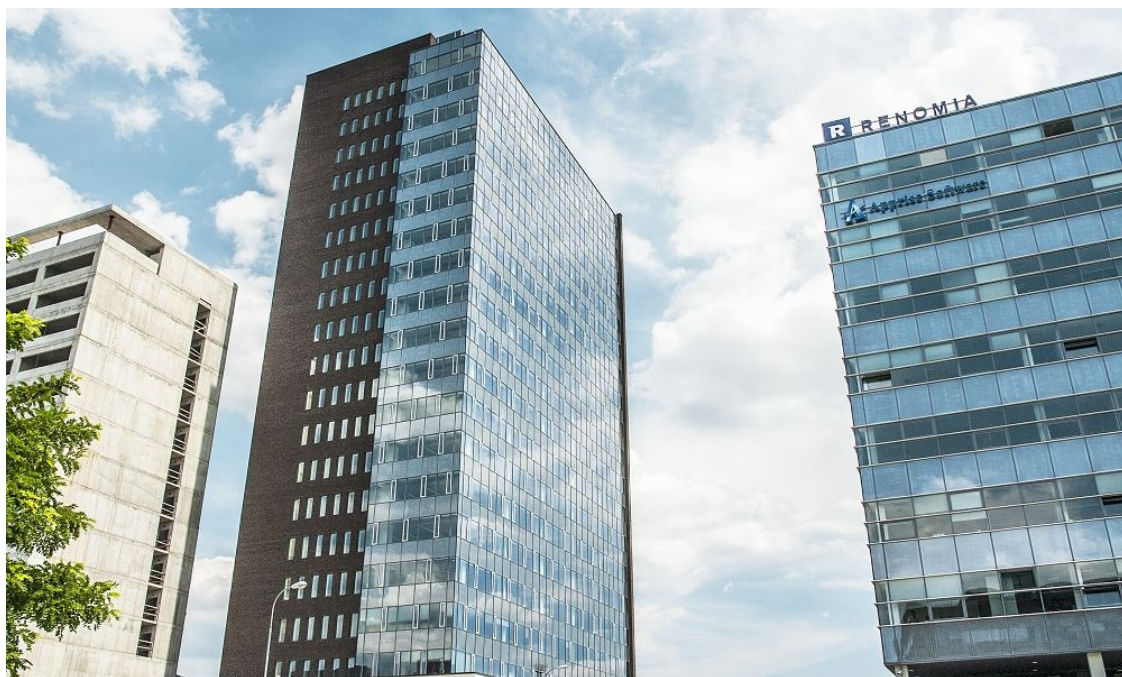

This complex of office buildings with office premises for lease, awarded "Best Overall Development 2010", is located just a few minutes' walk from the historic center of Brno and offers a wide range of services.

Location:

The exclusivity of space is enhanced by its attractive location in the center of Brno. Outstanding accessibility by car, just 15 minutes to Brno's newly expanded international airport. Easy access to the highway D1 and D2.

Features and Services:

The office complex consists of The Villas (five separate low-rise building), four IQ Buildings (w/ flexible design), and The Towers buildings (85 meters high). The buildings are surrounded by gardens and ponds, providing employees with a quiet resting place as well as a green place to work. The project offers a variety of services including restaurants and cafes, banks, etc.