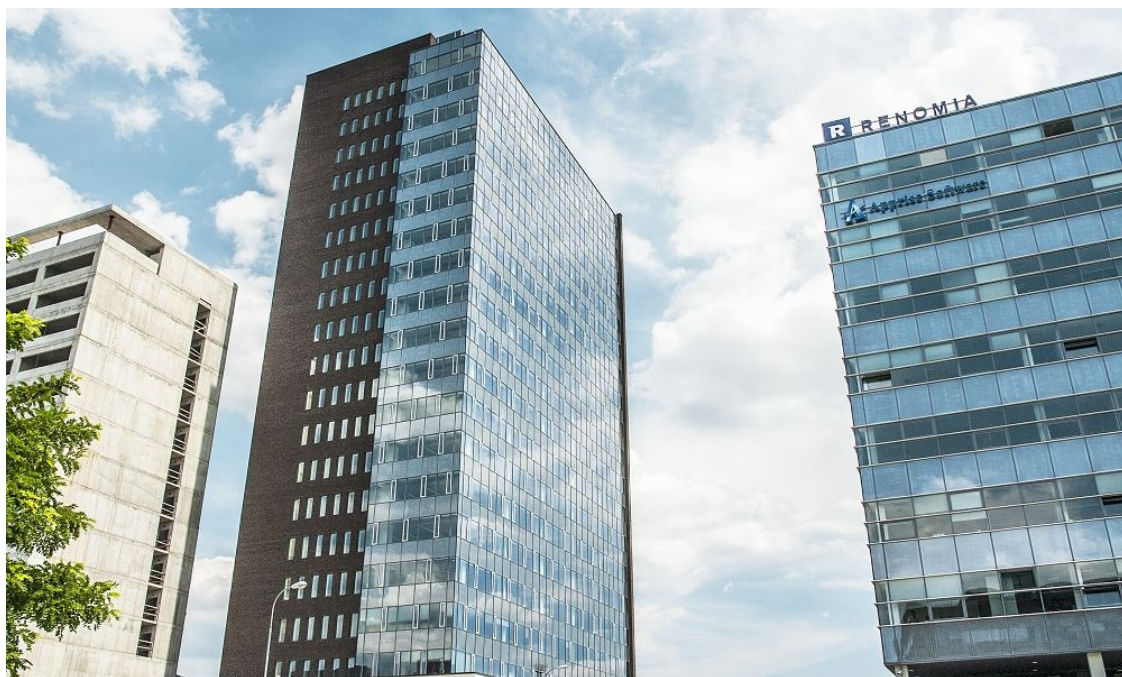

Office space

€ 13.95 - 15.50 / m² | CZK 353 - 392 / m²

Brno-město, Brno - jih, Holandská