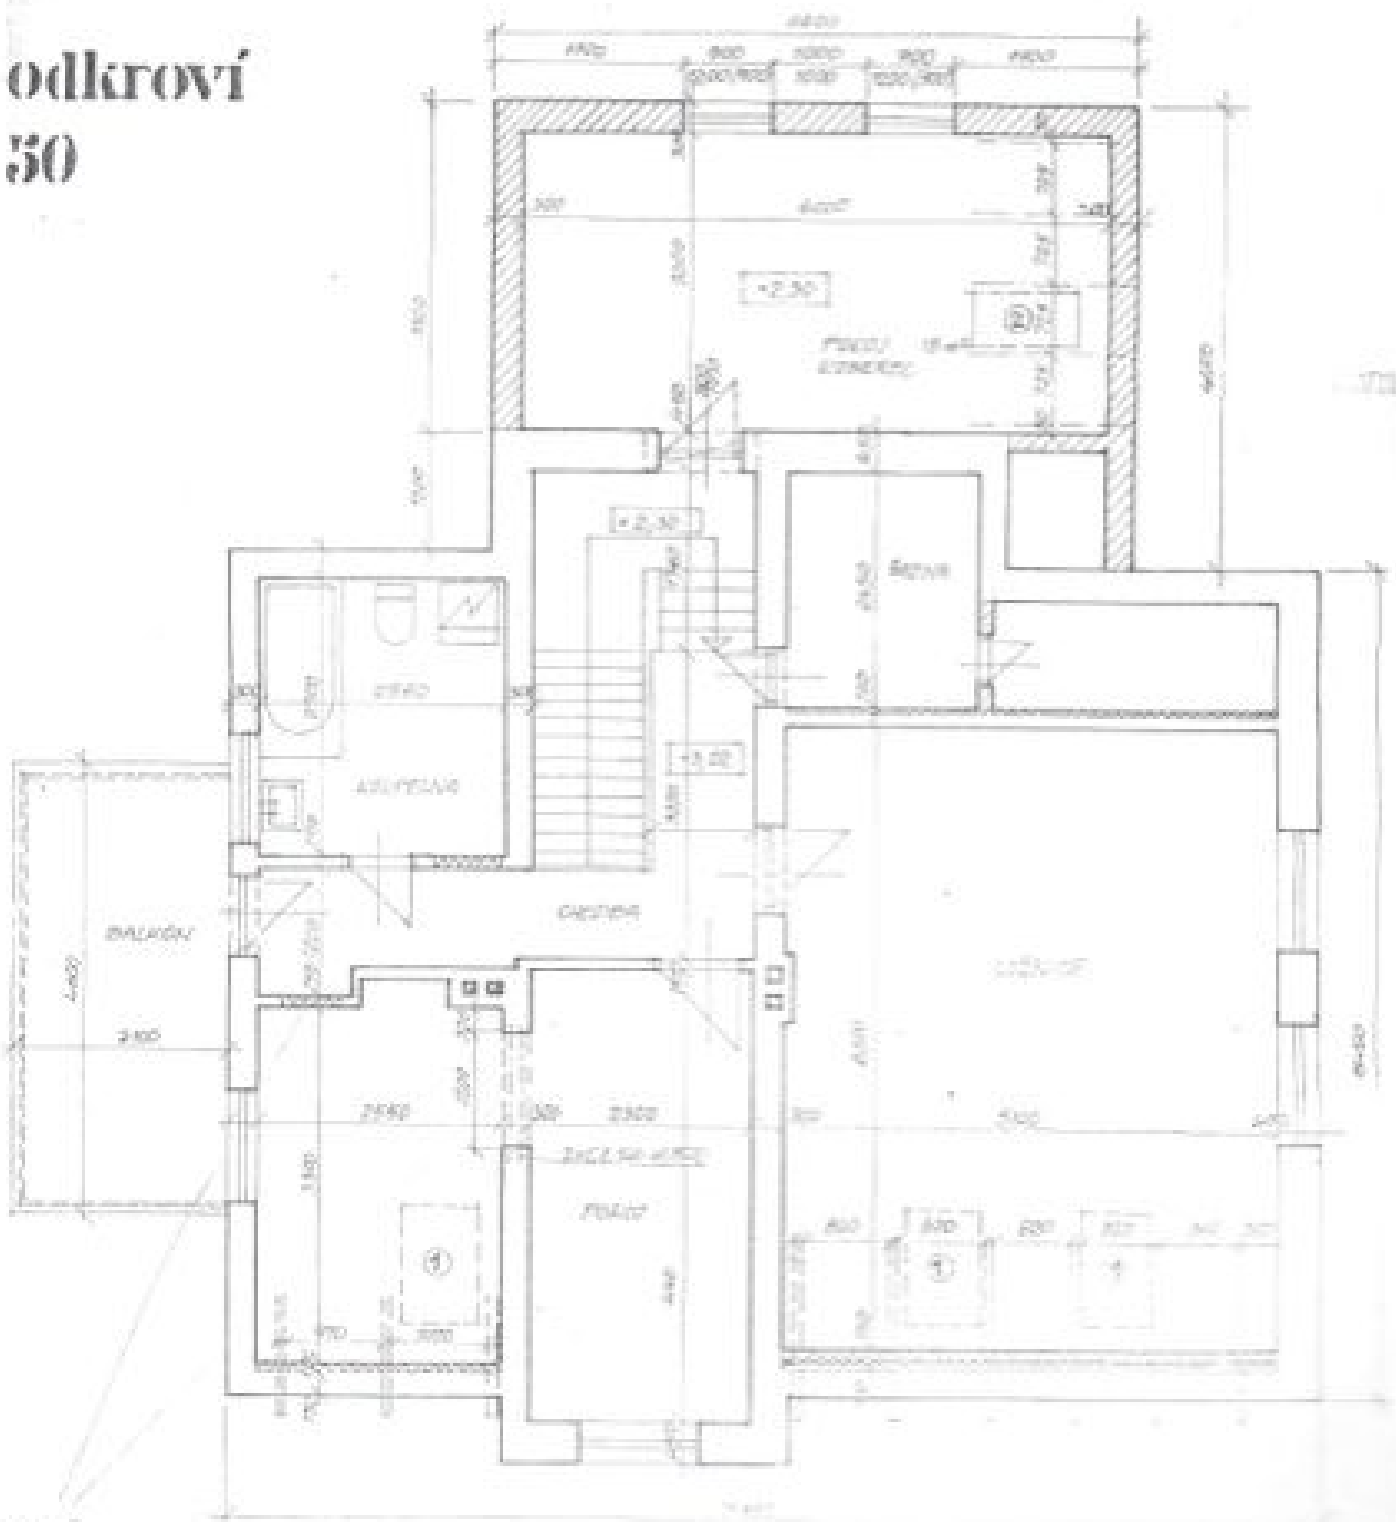

The house consists of two floors, a loft and a small basement. Ground floor, approachable through a glass vestibule, consists of a kitchen, dining room, living room, bedroom, bathroom, utility room and hallway with access to a heated garage and basement. In the center of the ground floor there is a staircase leading to the first floor with a large bedroom, a smaller bedroom and two other rooms, a changing room and access to a **terrace overlooking the river**. Above this floor there is a loft that presents the possibility of conversion. The house is surrounded by a large garden with a **garden house** suitable for a reconstruction and other use, beside there is a well with a pump. The villa has a central heating (boiler Junkers) and is connected to a pressure sewer system.

The house is located on a quiet street near the post office, kindergarten and elementary school. Convenient connections to Prague, both by car and public transport (bus and train station nearby).

Interior 175 m², terrace 15 m², garden 1,027 m². Land 1,139 m², building area 12 m².

House Six-bedroom (7+1)

Sold

190 m², Praha-východ, Řež, U Radnice

odkroví 50

House Six-bedroom (7+1)

Sold

190 m², Praha-východ, Řež, U Radnice

<p>Architect: <i>[Signature]</i></p> <p>Scale: 1:50</p>	<p>Project Name: <i>[Text]</i></p>
<p>Client: <i>[Text]</i></p>	<p>Date: <i>[Text]</i></p>

Legenda

House Six-bedroom (7+1)

190 m², Praha-východ, Řež, U Radnice

Sold

PRÁVĚDÍ VÝCHOVY

PRÁVĚDÍ VÝCHOVY

PRÁVĚDÍ VÝCHOVY

PRÁVĚDÍ VÝCHOVY