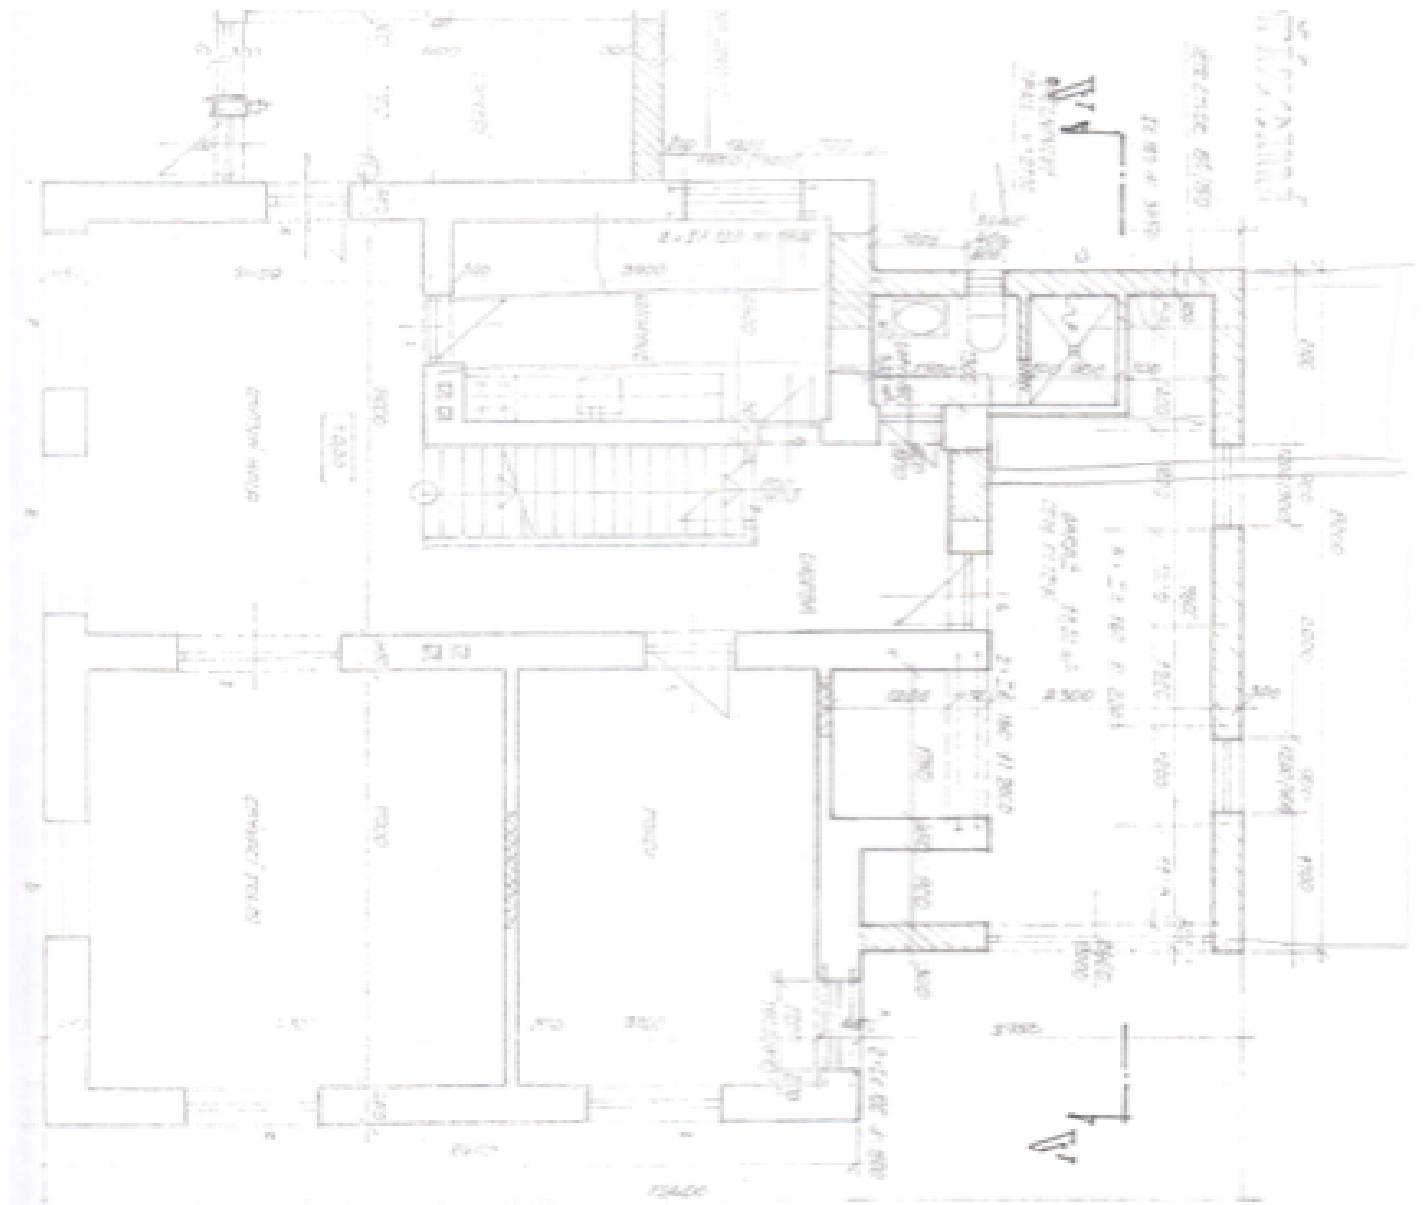

The house consists of two floors, a loft and a small basement. Ground floor, approachable through a glass vestibule, consists of a kitchen, dining room, living room, bedroom, bathroom, utility room and hallway with access to a heated garage and basement. In the center of the ground floor there is a staircase leading to the first floor with a large bedroom, a smaller bedroom and two other rooms, a changing room and access to a **terrace overlooking the river**. Above this floor there is a loft that presents the possibility of conversion. The house is surrounded by a large garden with a **garden house** suitable for a reconstruction and other use, beside there is a well with a pump. The villa has a central heating (boiler Junkers) and is connected to a pressure sewer system.

The house is located on a quiet street near the post office, kindergarten and elementary school. Convenient connections to Prague, both by car and public transport (bus and train station nearby).

Interior 175 m², terrace 15 m², garden 1,027 m². Land 1,139 m², building area 12 m².

House Six-bedroom (7+1)

Sold

190 m², Praha-východ, Řež, U Radnice

odkroví 50

House Six-bedroom (7+1)

Sold

190 m², Praha-východ, Řež, U Radnice

<p>Architect: <i>[Signature]</i></p> <p>Scale: 1:50</p>	<p>Project Name: <i>[Text]</i></p>
<p>Client: <i>[Text]</i></p>	<p>Date: <i>[Text]</i></p>

Legenda

House Six-bedroom (7+1)

190 m², Praha-východ, Řež, U Radnice

Sold

PRÁVĚDÍ VÝCHOVY

PRÁVĚDÍ VÝCHOVY

PRÁVĚDÍ VÝCHOVY

PRÁVĚDÍ VÝCHOVY