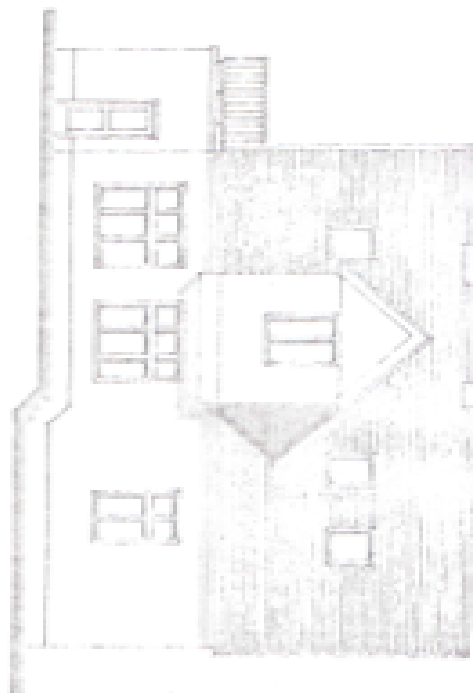

PRÁVĚDÍ VÝCHOVY