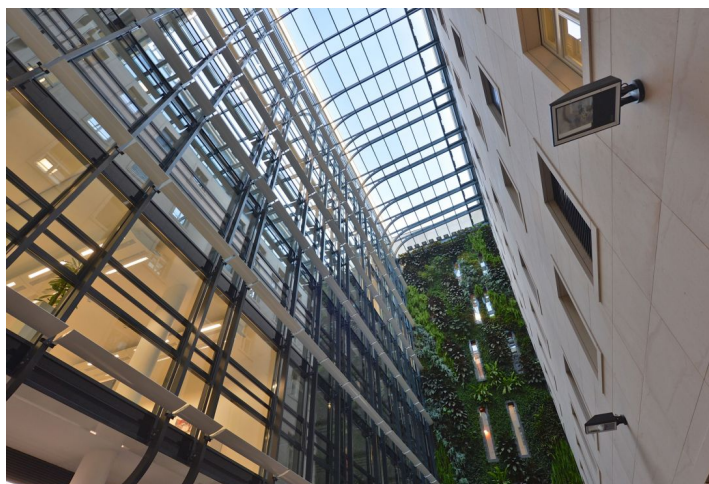

Office space

Prague 1, Nové Město, Jindřišská

Rented