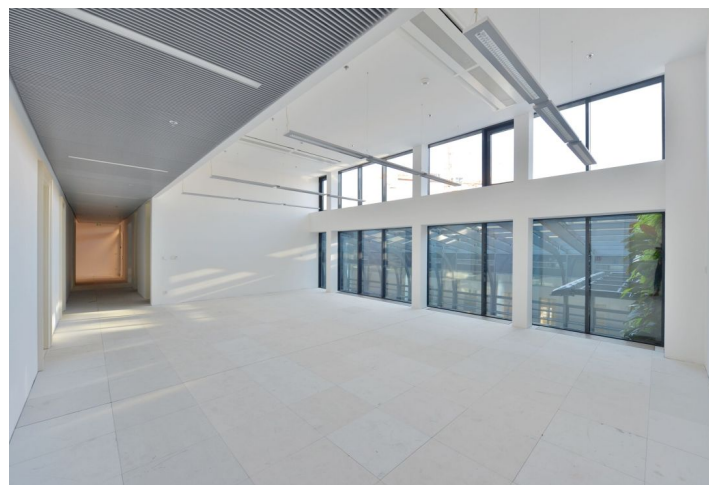

Office space

Praha 1, Nové Město, Jindřišská

Rented