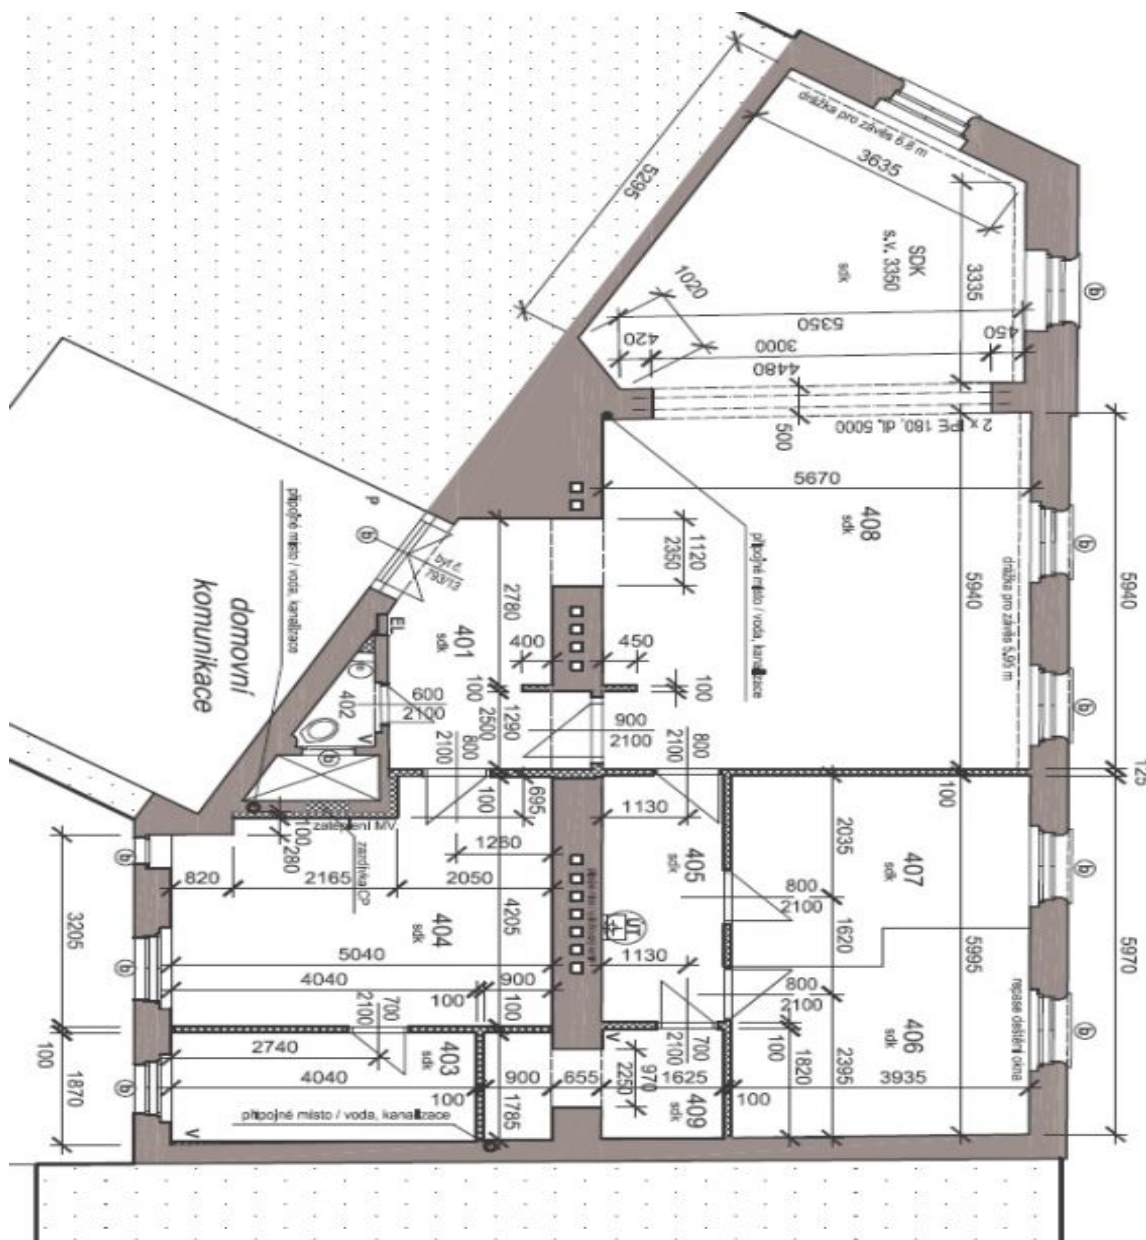

Developed by an interior design firm, the architectonic project offers a three-bedroom layout - central entrance hall, large living room with kitchen and dining area, 3 bedrooms, 2 bathrooms (one en-suite) and a separate toilet. Except for the main bedroom, which is facing a quiet courtyard, all rooms have a view over the rooftops of the surrounding buildings, landscaped square and onto **Pařížská Street**. Height of ceilings is 3.4 m.

Interior 129.8 m².

* Area of the unit according to the Civil Code. The area consists of the sum total area of the entire unit bounded by perimeter walls.

Apartment Three-bedroom (4+kk)

Sold

130 m², Praha 1, Staré Město, U Obecního dvora

Room	Description	Area (m ²)
401	ZÁDVEŘÍ / keramická dlažba	10.0
402	WC / keramická dlažba	1.2
403	KOUPELNA / keramická dlažba	7.3
404	RODIČOVSKÁ LOŽ. / dřevěná křesly	18.8
405	ŠATNA, CHODBA / dřevěná křesly	6.6
406	POKOU / dřevěná křesly	12.3
407	POKOU / dřevěná křesly	11.1
408	OBYTNÁ ČÁST / dřevěná křesly	57.3
409	KOUPELNA / keramická dlažba	5.2
Celkem		129.8