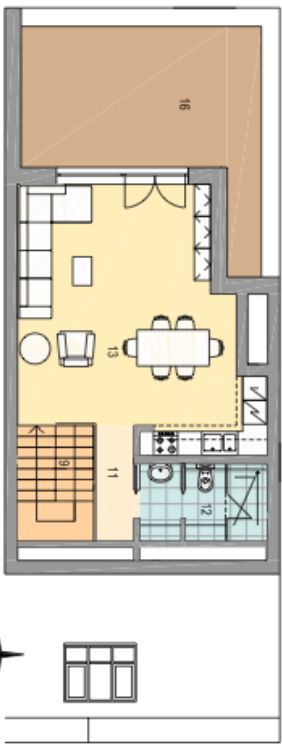

This 6th and 7th floors apartment will be completed using high quality materials, with preparation for the kitchen. On the first level, the layout will offer a central hall, 3 bedrooms (two of them with a balcony), 2 bathrooms with bath and toilet, cloakroom and guest toilet. From the hall there will be a staircase leading to the upper floor, which will consist of an open-plan living room with kitchen, dining area and access to a spacious terrace, gallery and a separate toilet. **The purchase price includes a garage parking space and a cellar.**

The interior of 143.72 m², balconies 1.80 + 1.43 m², terrace 23.49 m².

* Area of the unit according to the Civil Code. The area consists of the sum total area of the entire unit bounded by perimeter walls.

Apartment Three-bedroom (4+kk)

142 m², Praha 5, Smíchov, Pecháčkova

Sold

7.NP a 8.NP
BYT Č. 13 / 4+KK
143,72 m²

01	CHODBA	14,62
02	KOUPELNA	4,71
03	POKOJ	13,98
04	POKOJ	17,97
05	WC	3,04
06	ŠATNA	5,04
07	KOUPELNA	7,79
08	POKOJ	23,83
09	SCHODIŠTĚ	5,49
10	KOMORA	4,18
11	CHODBA	2,74
12	WC	5,99
13	OBÝV. POKOJ+KUCH.	34,34
CELKOVÁ PLOCHA BYTU		143,72
14	BALKON	1,80
15	TERASA	1,43
16	TERASA	23,49

DISPOZICE BYTU - 7.NP

- 8.NP

POLOHA BYTU V DOMĚ