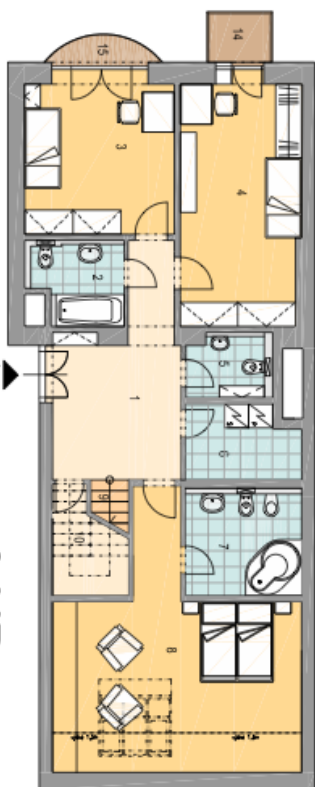

This 6th and 7th floors apartment will be completed using high quality materials, with preparation for the kitchen. On the first level, the layout will offer a central hall, 3 bedrooms (two of them with a balcony), 2 bathrooms with bath and toilet, cloakroom and guest toilet. From the hall there will be a staircase leading to the upper floor, which will consist of an open-plan living room with kitchen, dining area and access to a spacious terrace, gallery and a separate toilet. **The purchase price includes a garage parking space and a cellar.**

The interior of 143.72 m², balconies 1.80 + 1.43 m², terrace 23.49 m².

* Area of the unit according to the Civil Code. The area consists of the sum total area of the entire unit bounded by perimeter walls.

Apartment Three-bedroom (4+kk)

142 m², Praha 5, Smíchov, Pecháčkova

Sold

7.NP a 8.NP
BYT Č. 13 / 4+KK
143,72 m²

01	CHODBA	14,62
02	KOUPELNA	4,71
03	POKOJ	13,98
04	POKOJ	17,97
05	WC	3,04
06	ŠATNA	5,04
07	KOUPELNA	7,79
08	POKOJ	23,83
09	SCHODIŠTĚ	5,49
10	KOMORA	4,18
11	CHODBA	2,74
12	WC	5,99
13	OBÝV. POKOJ+KUCH.	34,34
CELKOVÁ PLOCHA BYTU		143,72
14	BALKON	1,80
15	TERASA	1,43
16	TERASA	23,49

DISPOZICE BYTU - 7.NP

- 8.NP

POLOHA BYTU V DOMĚ