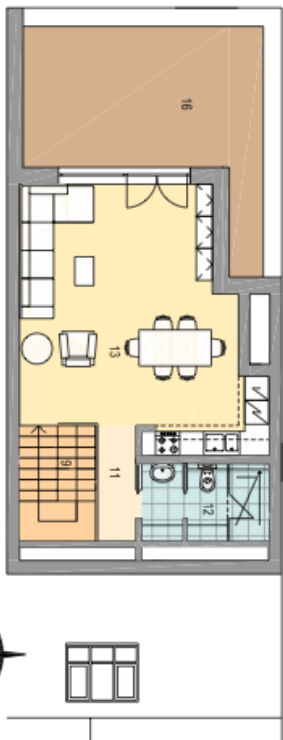

This 6th and 7th floors apartment will be completed using high quality materials, with preparation for the kitchen. On the first level, the layout will offer a central hall, 3 bedrooms (two of them with a balcony), 2 bathrooms with bath and toilet, cloakroom and guest toilet. From the hall there will be a staircase leading to the upper floor, which will consist of an open-plan living room with kitchen, dining area and access to a spacious terrace, gallery and a separate toilet. **The purchase price includes a garage parking space and a cellar.**

The interior of 143.72 m², balconies 1.80 + 1.43 m², terrace 23.49 m².

* Area of the unit according to the Civil Code. The area consists of the sum total area of the entire unit bounded by perimeter walls.

Apartment Three-bedroom (4+kk)

142 m², Prague 5, Smíchov, Pecháčkova

Sold

7.NP à 8.NP
BYT Č. 13 / 4+KK
143,72 m²

01	CHODBA	14,62
02	KOUPELNA	4,71
03	POKOU	13,98
04	POKOU	17,97
05	WC	3,04
06	ŠATNA	5,04
07	KOUPELNA	7,79
08	POKOU	23,83
09	SCHODIŠTĚ	5,49
10	KOMORA	4,18
11	CHODBA	2,74
12	WC	5,99
13	OBÝV. POKOU+KUCH.	34,34
CELKOVÁ PLOCHA BYTU		143,72
14	BALKON	1,80
15	TERASA	1,43
16	TERASA	23,49

DISPOZICE BYTU - 7.NP

- 8.NP

POLOHA BYTU V DOMĚ