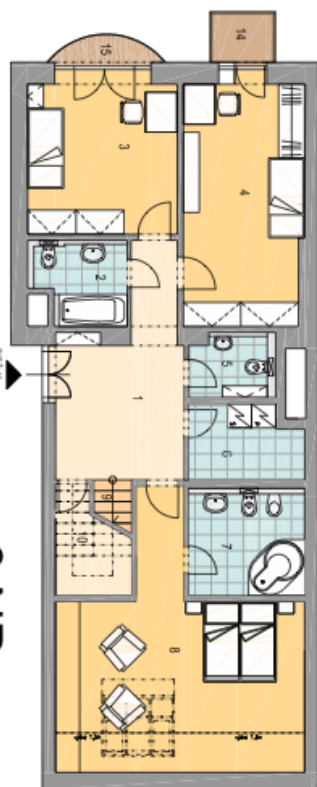

This 6th and 7th floors apartment will be completed using high quality materials, with preparation for the kitchen. On the first level, the layout will offer a central hall, 3 bedrooms (two of them with a balcony), 2 bathrooms with bath and toilet, cloakroom and guest toilet. From the hall there will be a staircase leading to the upper floor, which will consist of an open-plan living room with kitchen, dining area and access to a spacious terrace, gallery and a separate toilet. **The purchase price includes a garage parking space and a cellar.**

The interior of 143.72 m², balconies 1.80 + 1.43 m², terrace 23.49 m².

* Area of the unit according to the Civil Code. The area consists of the sum total area of the entire unit bounded by perimeter walls.

Apartment Three-bedroom (4+kk)

142 m², Prague 5, Smíchov, Pecháčkova

Sold

7.NP à 8.NP
BYT Č. 13 / 4+KK
143,72 m²

01	CHODBA	14,62
02	KOUPELNA	4,71
03	POKOU	13,98
04	POKOU	17,97
05	WC	3,04
06	ŠATNA	5,04
07	KOUPELNA	7,79
08	POKOU	23,83
09	SCHODIŠTĚ	5,49
10	KOMORA	4,18
11	CHODBA	2,74
12	WC	5,99
13	OBÝV. POKOU+KUCH.	34,34
CELKOVÁ PLOCHA BYTU		143,72
14	BALKON	1,80
15	TERASA	1,43
16	TERASA	23,49

DISPOZICE BYTU - 7.NP

- 8.NP

POLOHA BYTU V DOMĚ