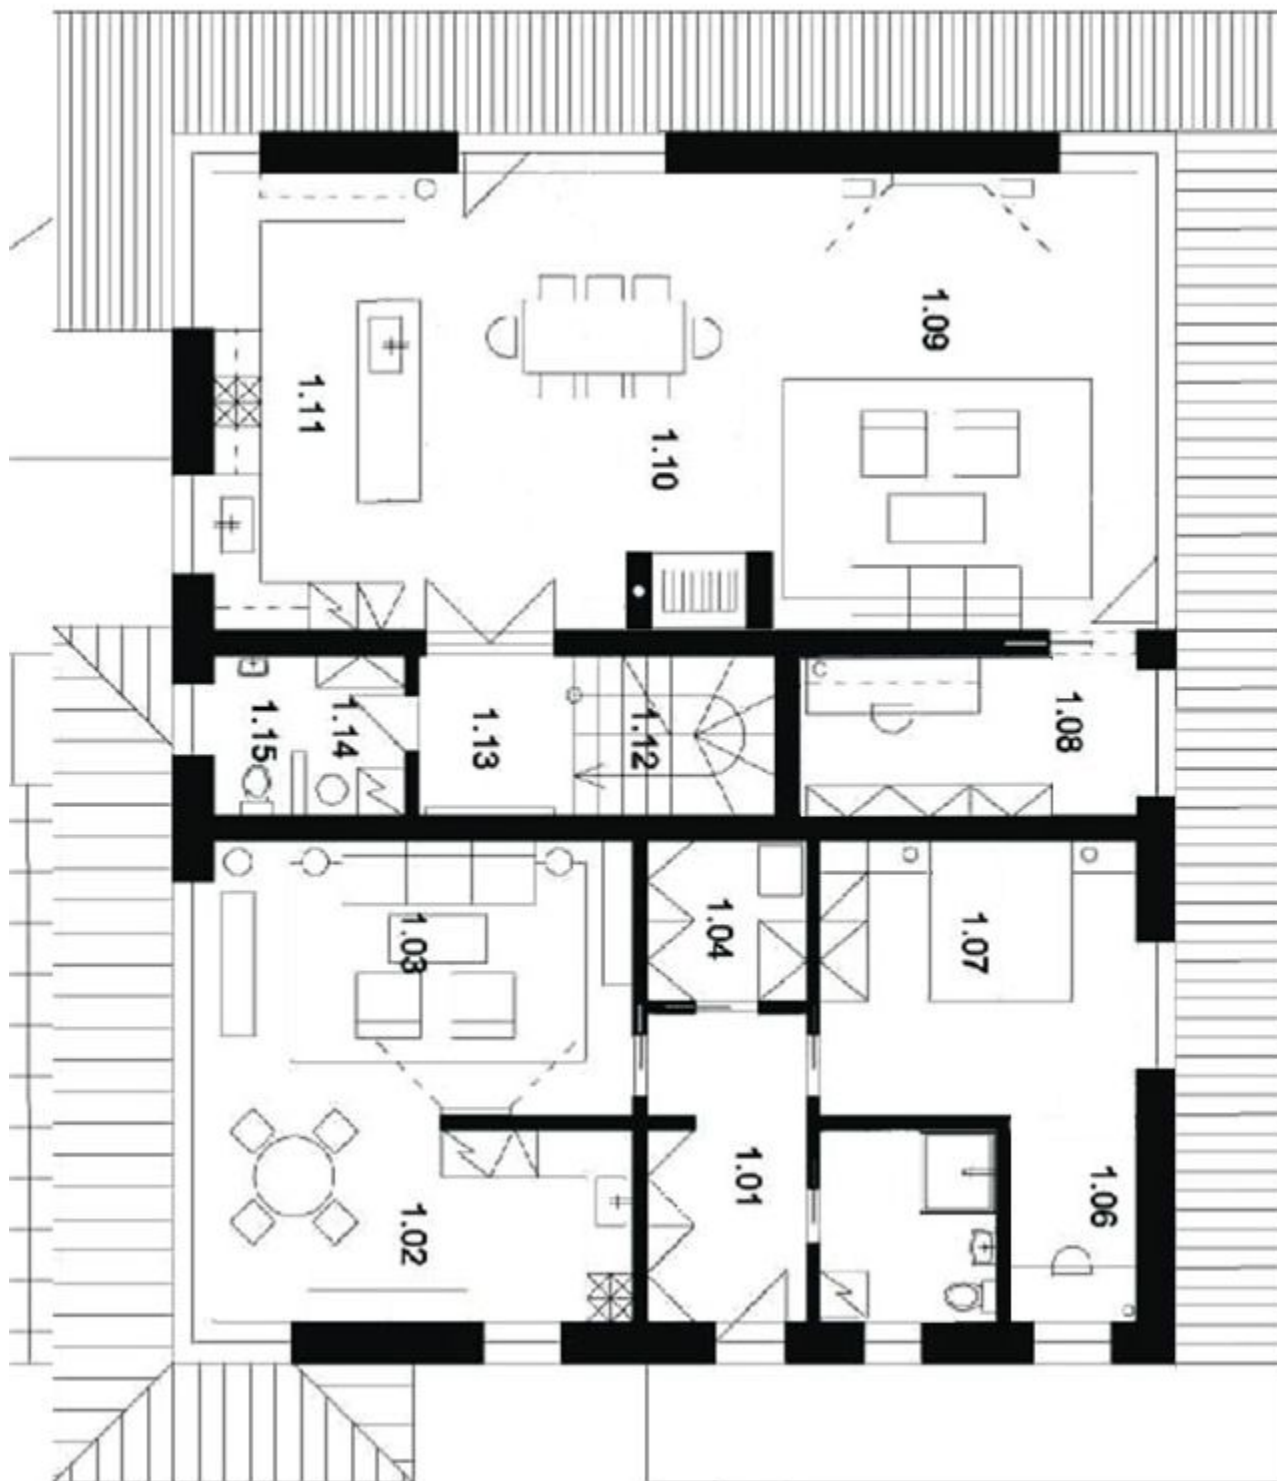

The house has three floors including the basement, which consists of a garage for 2 cars, a **fitness area with sauna** and shower and utility room. On the ground floor we find a smaller 1-bedroom apartment, made up of a living room with kitchen and dining area, bedroom, bathroom, toilet, pantry and entrance hall with cloakroom. Furthermore there is a larger 3-bedroom apartment, which on the lower level consists of an open-plan living room with **fireplace**, kitchen and dining room, study and utility room. Upstairs features a resting area with 3 bedrooms, 4 walk-in closets and a bathroom with toilet. Both apartments have separate entrances and the house has a large garden with underground reservoir for rainwater, wooden gazebo and **covered outdoor swimming pool with sea water, counter flow and heating.**

Interior 279 m², floor area 324 m², plot 1004 m².

House Five-bedroom (6+kk)

324 m², Praha-západ, Jiloviště, Na Močidlech

Sold

House Five-bedroom (6+kk)

Sold

324 m², Praha-západ, Jiloviště, Na Močidlech

House Five-bedroom (6+kk)