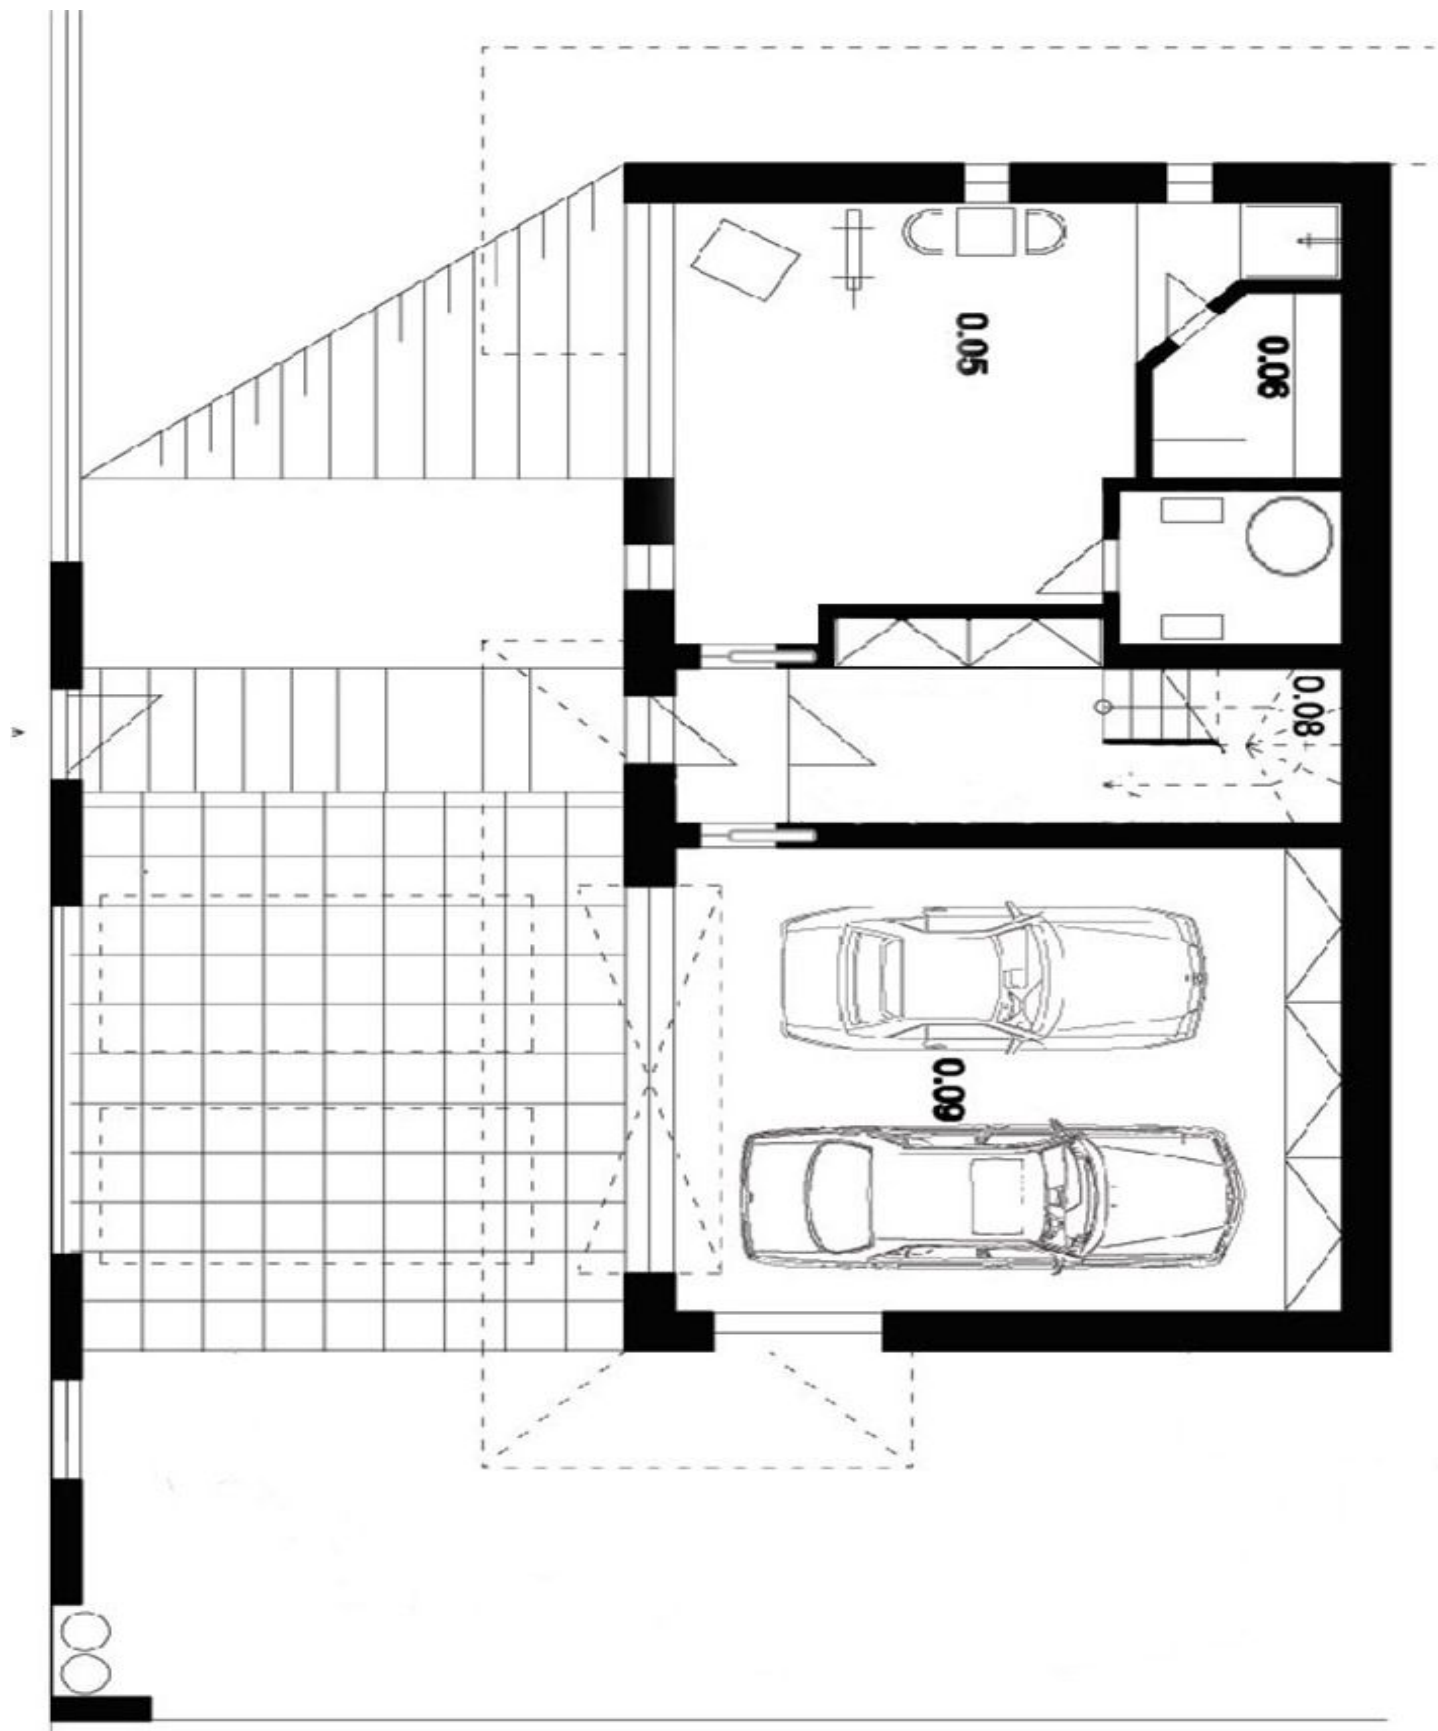

The house has three floors including the basement, which consists of a garage for 2 cars, a **fitness area with sauna** and shower and utility room. On the ground floor we find a smaller 1-bedroom apartment, made up of a living room with kitchen and dining area, bedroom, bathroom, toilet, pantry and entrance hall with cloakroom. Furthermore there is a larger 3-bedroom apartment, which on the lower level consists of an open-plan living room with **fireplace**, kitchen and dining room, study and utility room. Upstairs features a resting area with 3 bedrooms, 4 walk-in closets and a bathroom with toilet. Both apartments have separate entrances and the house has a large garden with underground reservoir for rainwater, wooden gazebo and **covered outdoor swimming pool with sea water, counter flow and heating.**

Interior 279 m², floor area 324 m², plot 1004 m².

House Five-bedroom (6+kk)

324 m², Praha-západ, Jiloviště, Na Močidlech

Sold

House Five-bedroom (6+kk)

Sold

324 m², Praha-západ, Jiloviště, Na Močidlech

House Five-bedroom (6+kk)

Sold

324 m², Praha-západ, Jiloviště, Na Močidlech