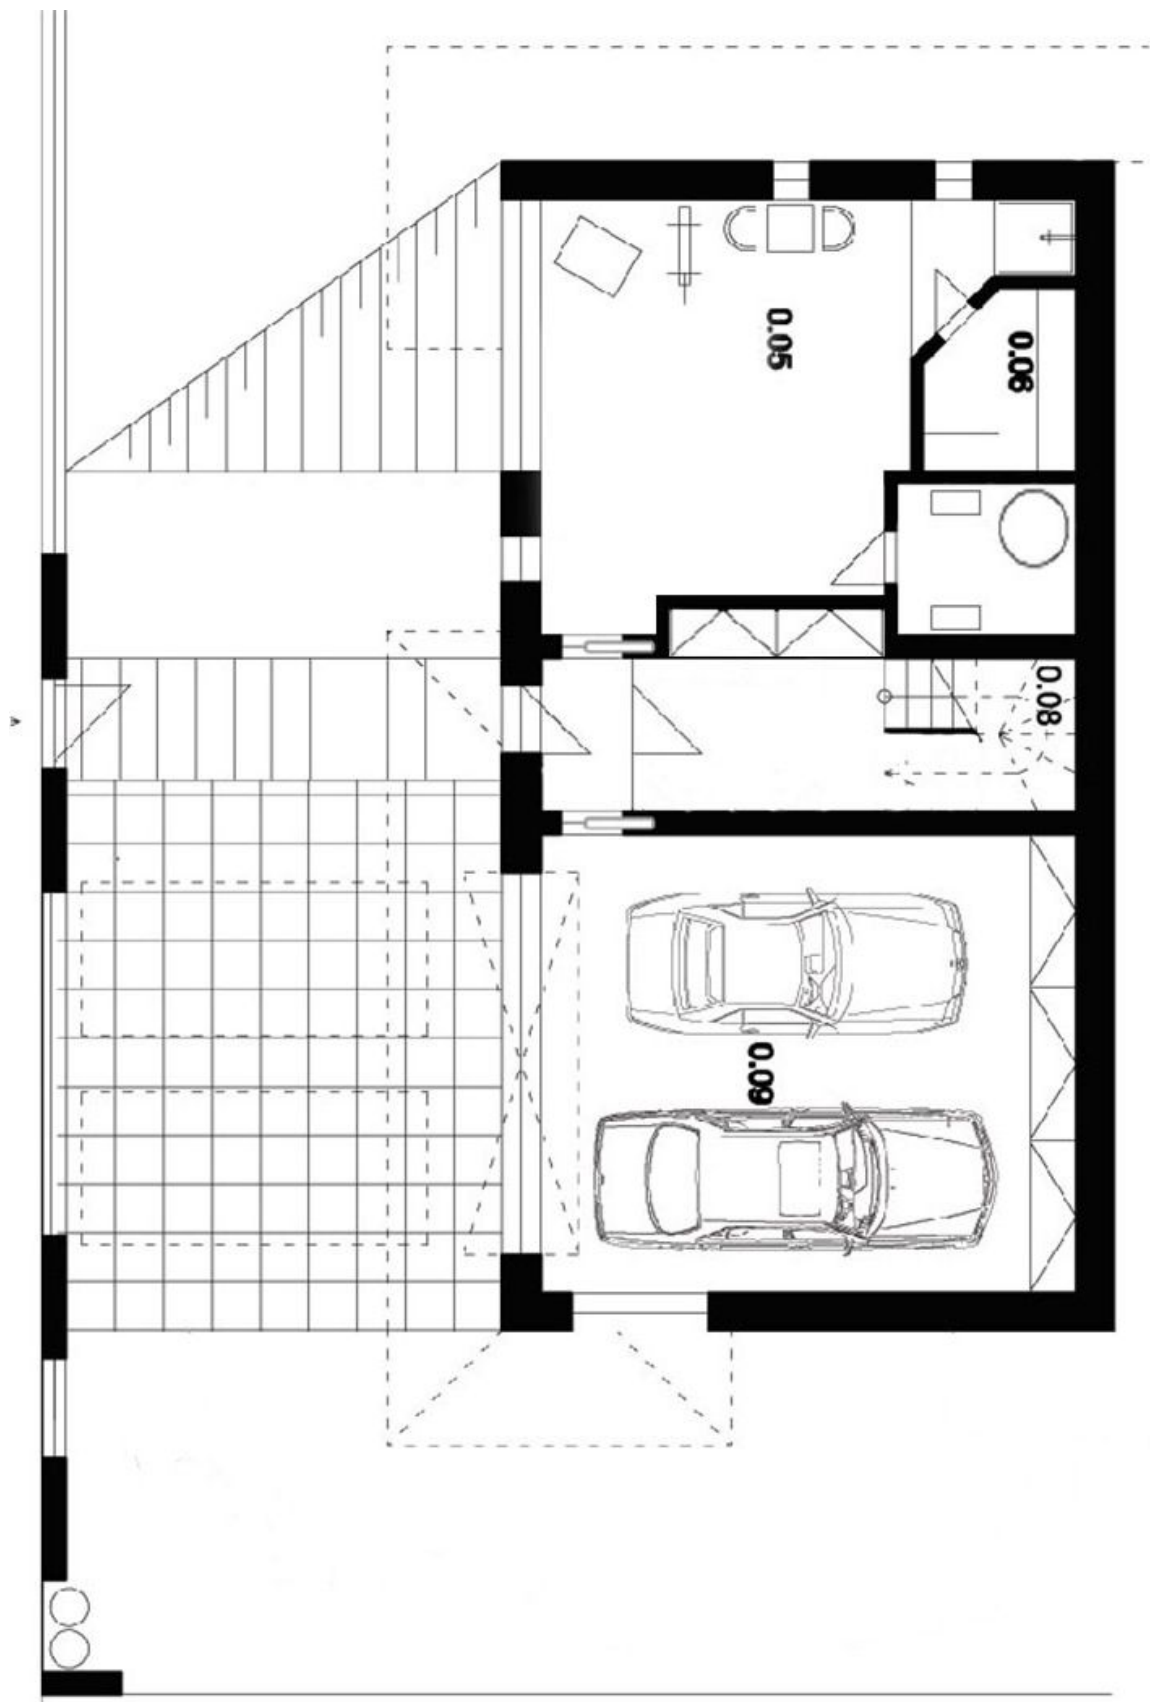

The house has three floors including the basement, which consists of a garage for 2 cars, a **fitness area with sauna** and shower and utility room. On the ground floor we find a smaller 1-bedroom apartment, made up of a living room with kitchen and dining area, bedroom, bathroom, toilet, pantry and entrance hall with cloakroom. Furthermore there is a larger 3-bedroom apartment, which on the lower level consists of an open-plan living room with **fireplace**, kitchen and dining room, study and utility room. Upstairs features a resting area with 3 bedrooms, 4 walk-in closets and a bathroom with toilet. Both apartments have separate entrances and the house has a large garden with underground reservoir for rainwater, wooden gazebo and **covered outdoor swimming pool with sea water, counter flow and heating.**

Interior 279 m², floor area 324 m², plot 1004 m².

House Five-bedroom (6+kk)

324 m², Praha-západ, Jiloviště, Na Močidlech

Sold

House Five-bedroom (6+kk)

324 m², Praha-západ, Jiloviště, Na Močidlech

Sold

House Five-bedroom (6+kk)

324 m², Praha-západ, Jiloviště, Na Močidlech

Sold