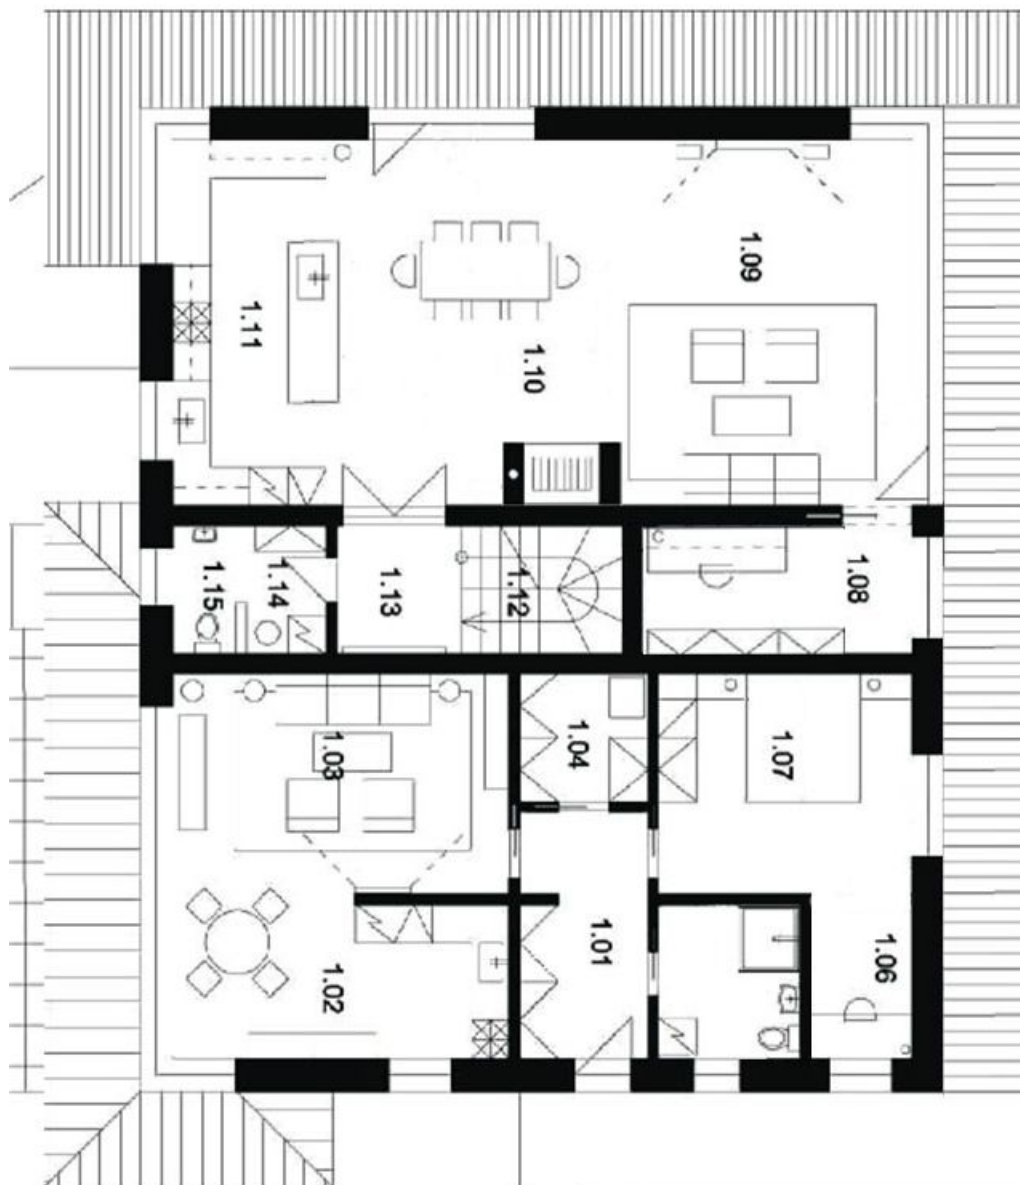

The house has three floors including the basement, which consists of a garage for 2 cars, a **fitness area with sauna** and shower and utility room. On the ground floor we find a smaller 1-bedroom apartment, made up of a living room with kitchen and dining area, bedroom, bathroom, toilet, pantry and entrance hall with cloakroom. Furthermore there is a larger 3-bedroom apartment, which on the lower level consists of an open-plan living room with **fireplace**, kitchen and dining room, study and utility room. Upstairs features a resting area with 3 bedrooms, 4 walk-in closets and a bathroom with toilet. Both apartments have separate entrances and the house has a large garden with underground reservoir for rainwater, wooden gazebo and **covered outdoor swimming pool with sea water, counter flow and heating.**

Interior 279 m², floor area 324 m², plot 1004 m².

House Five-bedroom (6+kk)

324 m², Praha-západ, Jiloviště, Na Močidlech

Sold

House Five-bedroom (6+kk)

324 m², Praha-západ, Jiloviště, Na Močidlech

Sold

House Five-bedroom (6+kk)