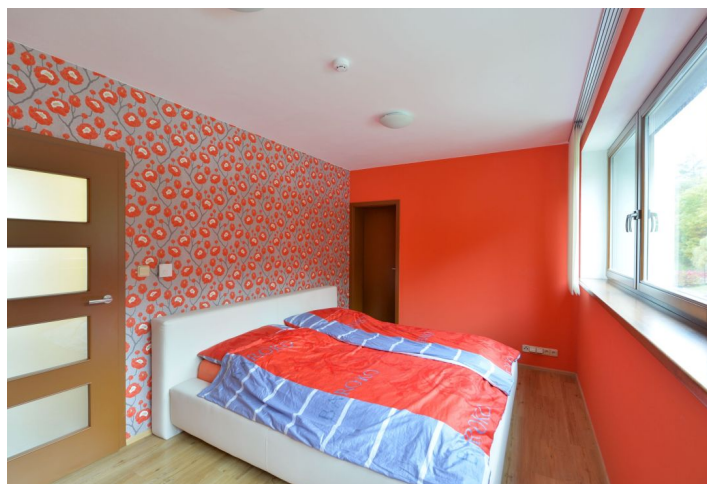

House Five-bedroom (6+kk)

Sold

324 m², Praha-západ, Jiloviště, Na Močidlech