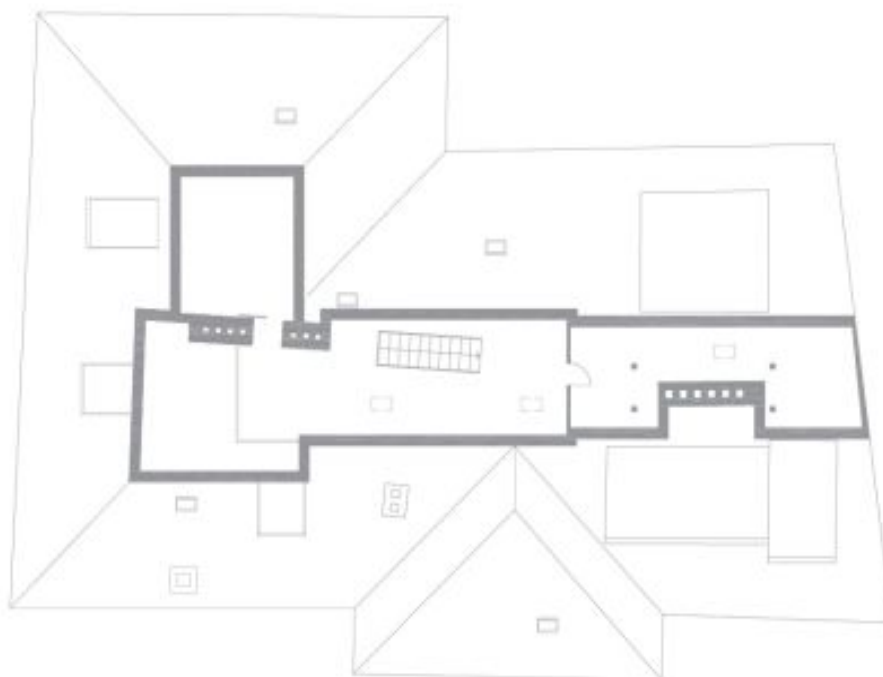

It consists of a fully fitted kitchen, a living room, 2 bedrooms, a bathroom with a tub, shower, and sink, a separate toilet and bidet, and a gallery.

Other features include parquet and tile floors, preserved original beams, satellite TV. Monthly deposit for service charges and water: CZK 1,600/person. Gas and electricity will be transferred to the tenant.

* Area of the unit according to the Civil Code. The area consists of the sum total area of the entire unit bounded by perimeter walls.

Apartment Two-bedroom (3+kk)

171 m², Praha 1, Malá Strana, Cihelná

Rented