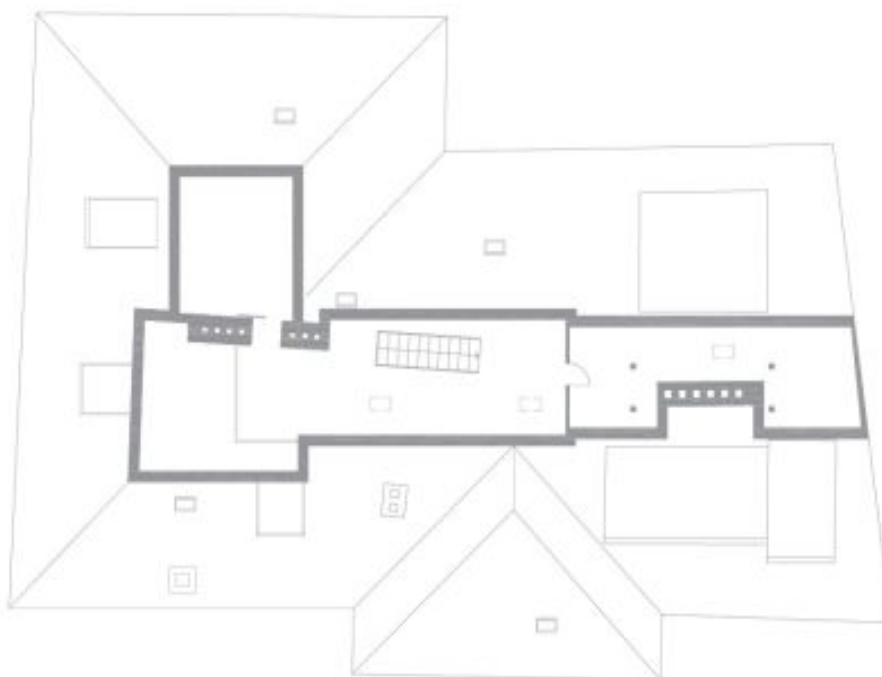

Apartment Two-bedroom (3+kk)

171 m², Prague 1, Malá Strana, Cihelná

Rented