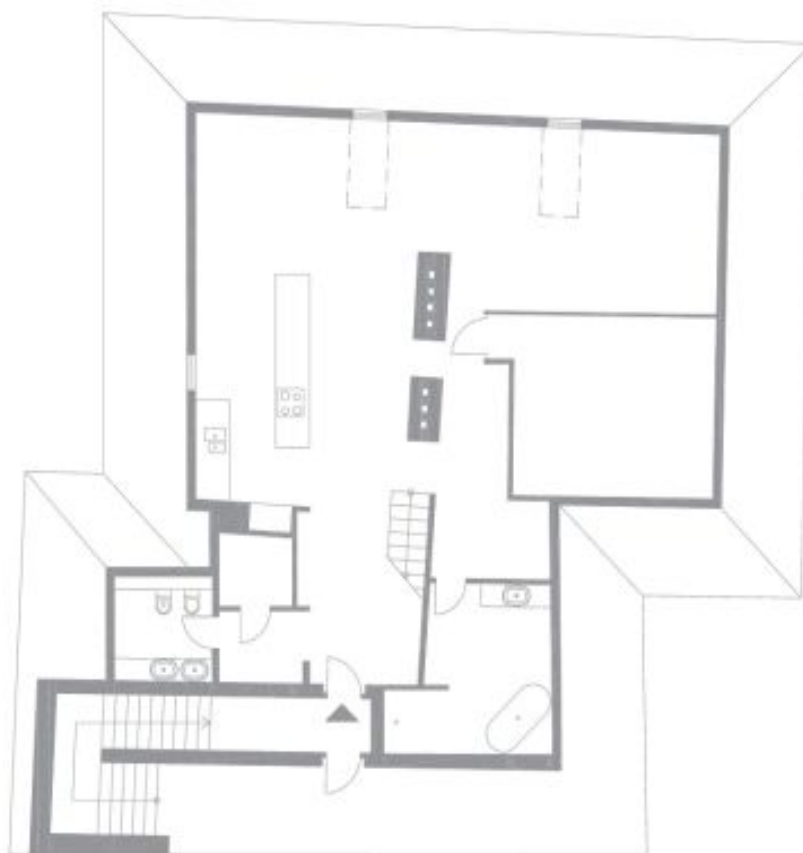

It consists of a fully fitted kitchen, a living room, 2 bedrooms, a bathroom with a tub, shower, and sink, a separate toilet and bidet, and a gallery.

Other features include parquet and tile floors, preserved original beams, satellite TV. Monthly deposit for service charges and water: CZK 1,600/person. Gas and electricity will be transferred to the tenant.

* Area of the unit according to the Civil Code. The area consists of the sum total area of the entire unit bounded by perimeter walls.

Apartment Two-bedroom (3+kk)

171 m², Praha 1, Malá Strana, Cihelná

Rented