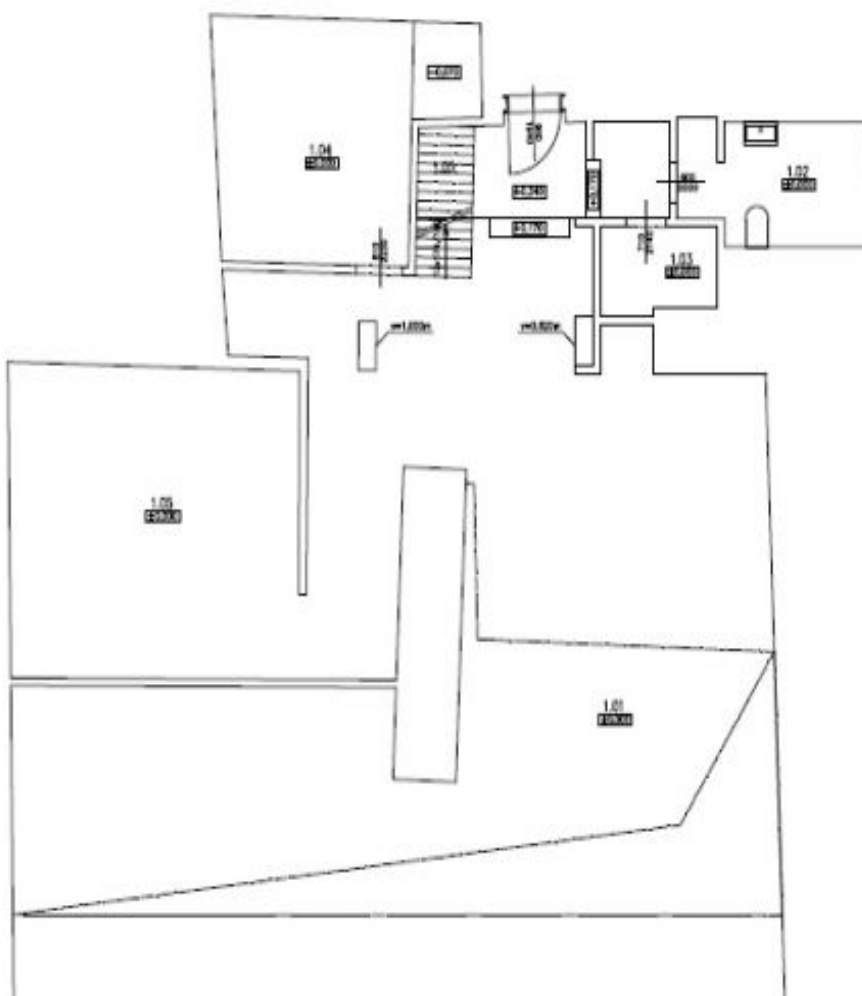

Apartment Two-bedroom (3+kk)

171 m², Praha 1, Malá Strana, Cihelná

Rented

Podmínky:
Všechny údaje jsou orientační a mohou být ovlivněny měřicími chybami a rozdílymi v plošných částech a provedení stavebního úkolu.

VRCHNÍ PODLAŽÍ

Číslo	popis	plocha (m²)
1.01	spalovna	10,17
1.02	kuchyň	5,70
1.03	jídlna	2,57
1.04	obývací	13,85
1.05	WC	2,36
1.06	terasa	56,8
1.07	schodiště	
1.08	koridory	
celkem		213,45 m²