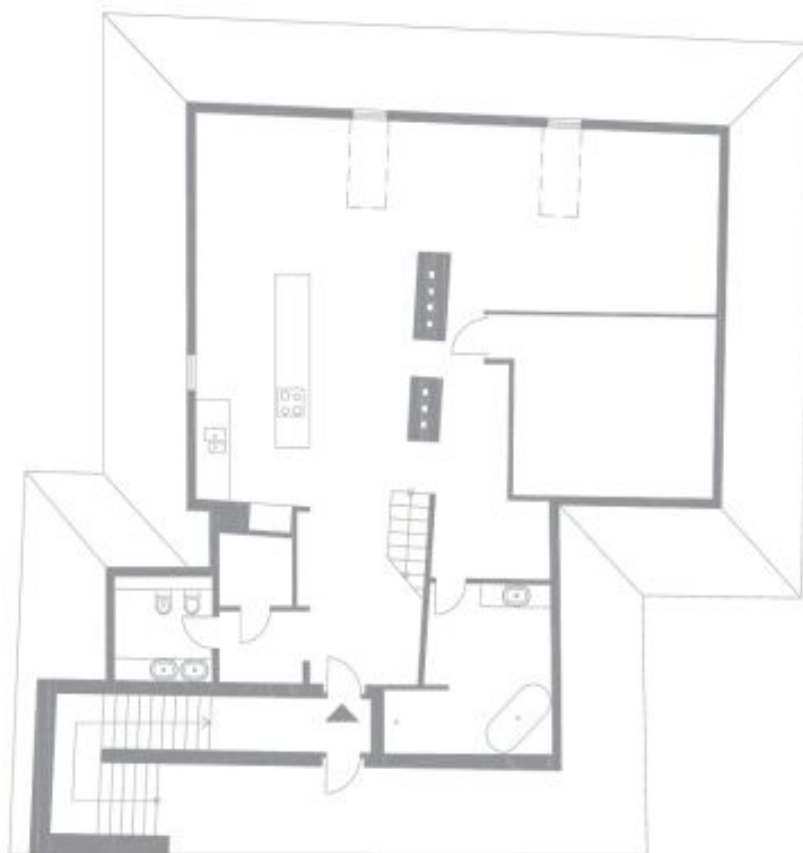

Apartment Two-bedroom (3+kk)

171 m², Prague 1, Malá Strana, Cihelná

Rented