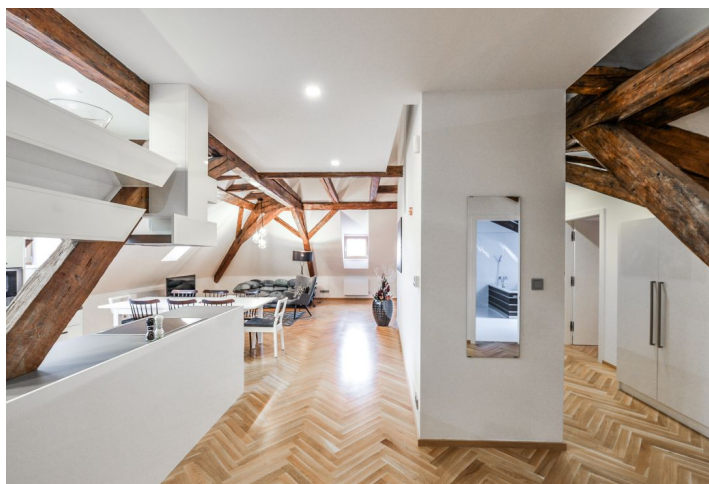

Apartment Two-bedroom (3+kk)

Rented

171 m², Prague 1, Malá Strana, Cihelná