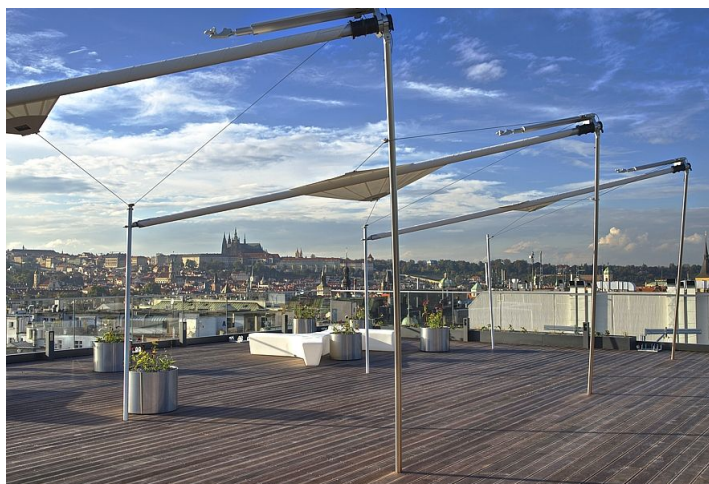

Office space

Prague 1, Nové Město, Purkyňova

Ask for price