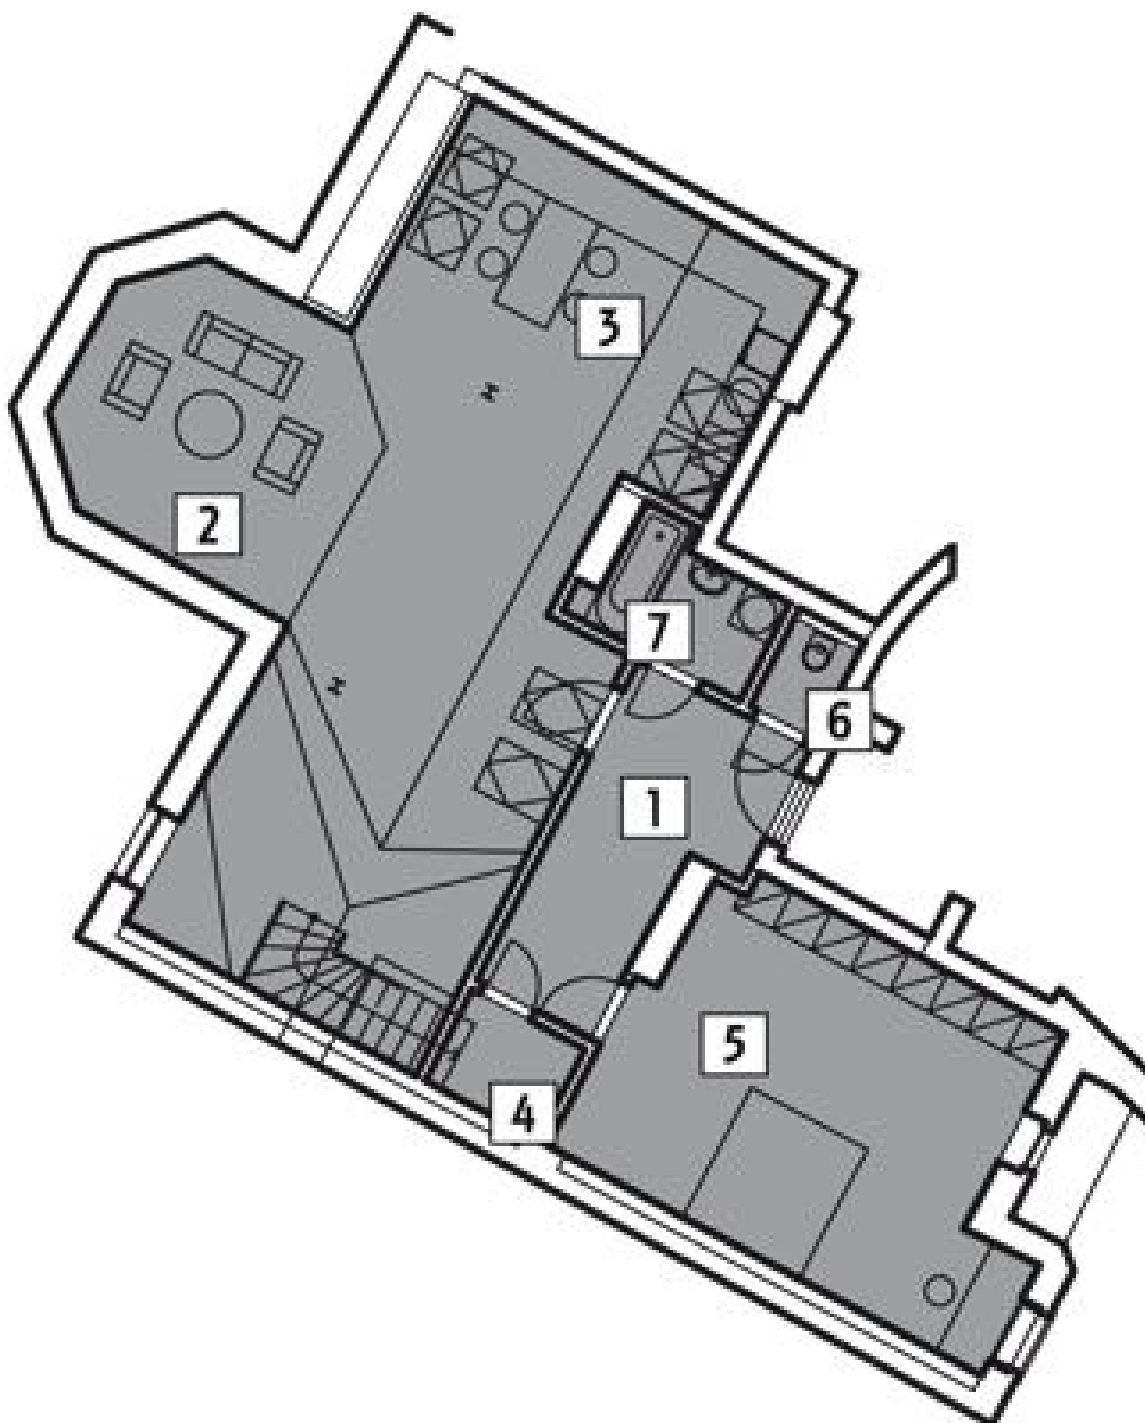

Apartment One-bedroom (2+kk)

Sold

119 m², Brno, Brno - střed, Biskupská