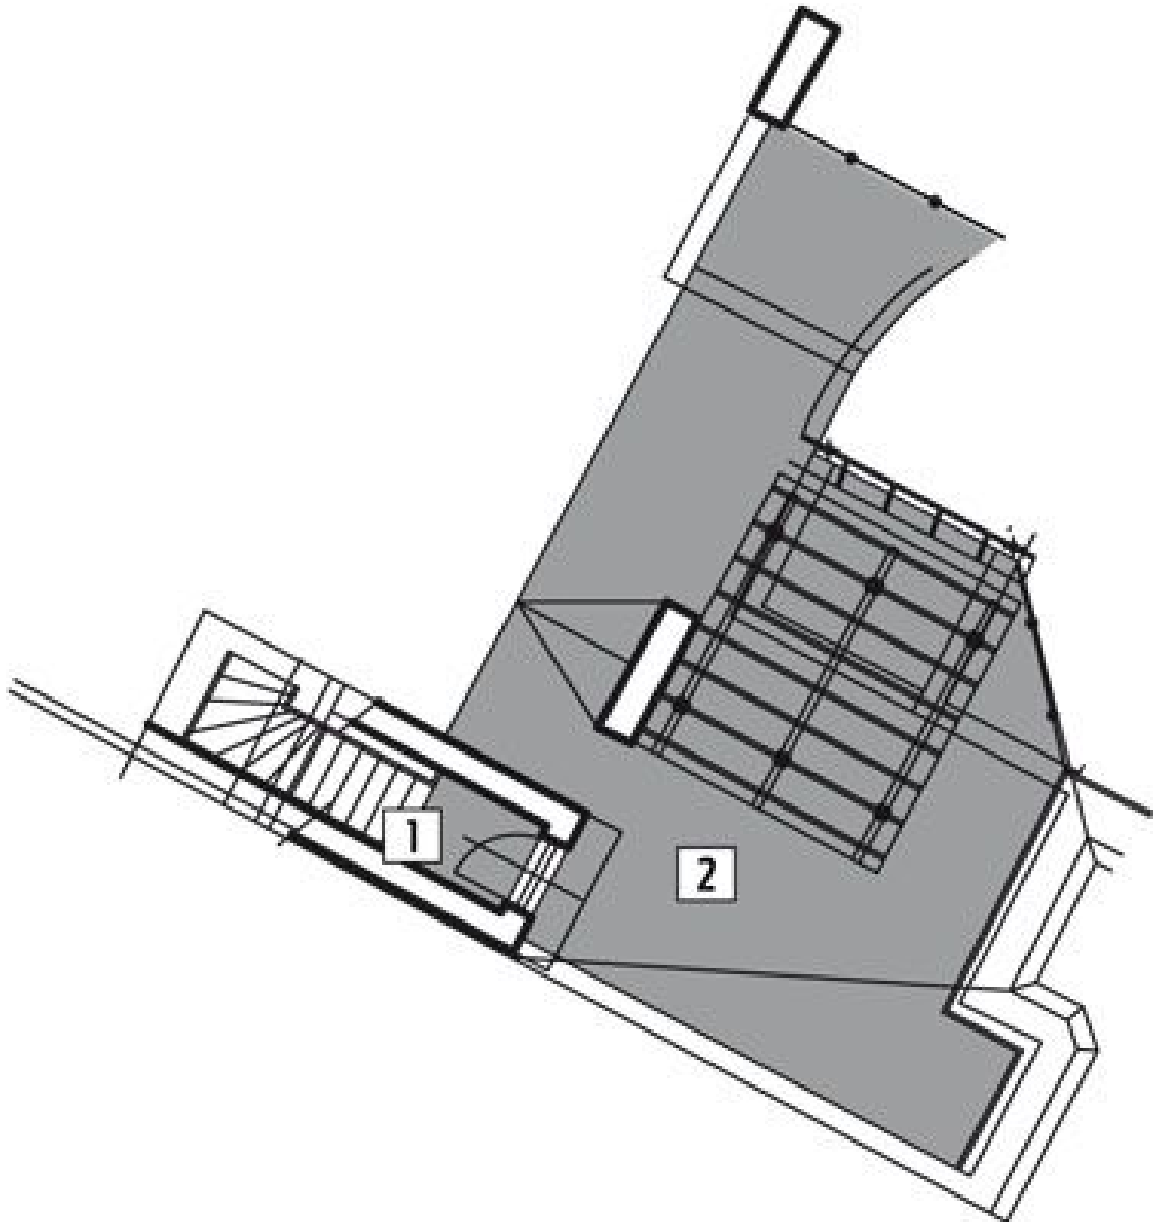

Apartment One-bedroom (2+kk)

Sold

119 m², Brno, Brno - střed, Biskupská