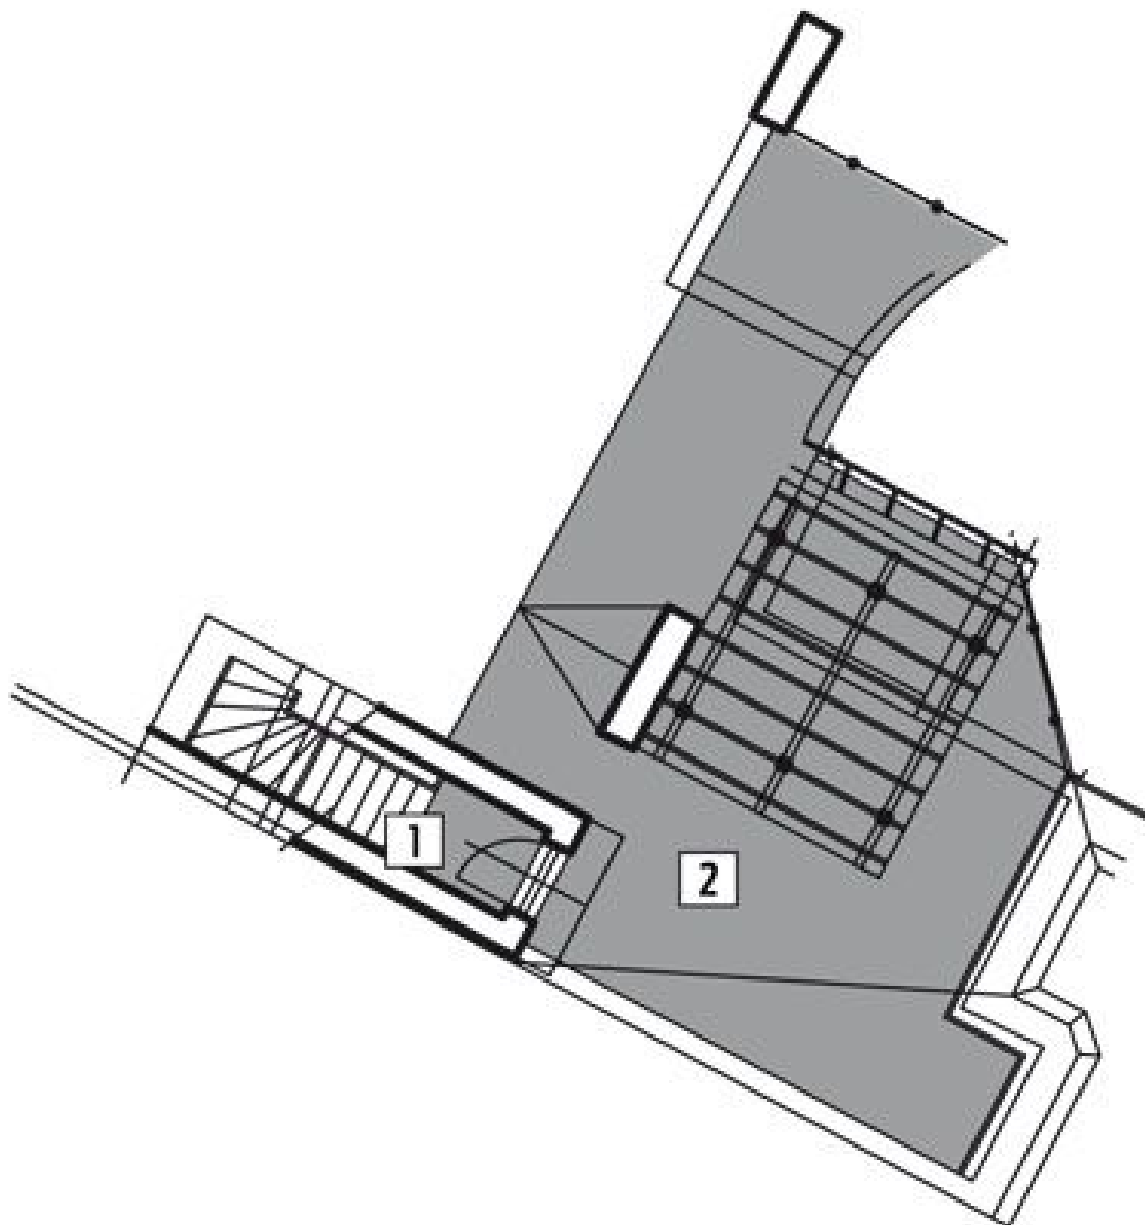

Apartment One-bedroom (2+kk)

Sold

119 m², Brno-město, Brno - střed, Biskupská