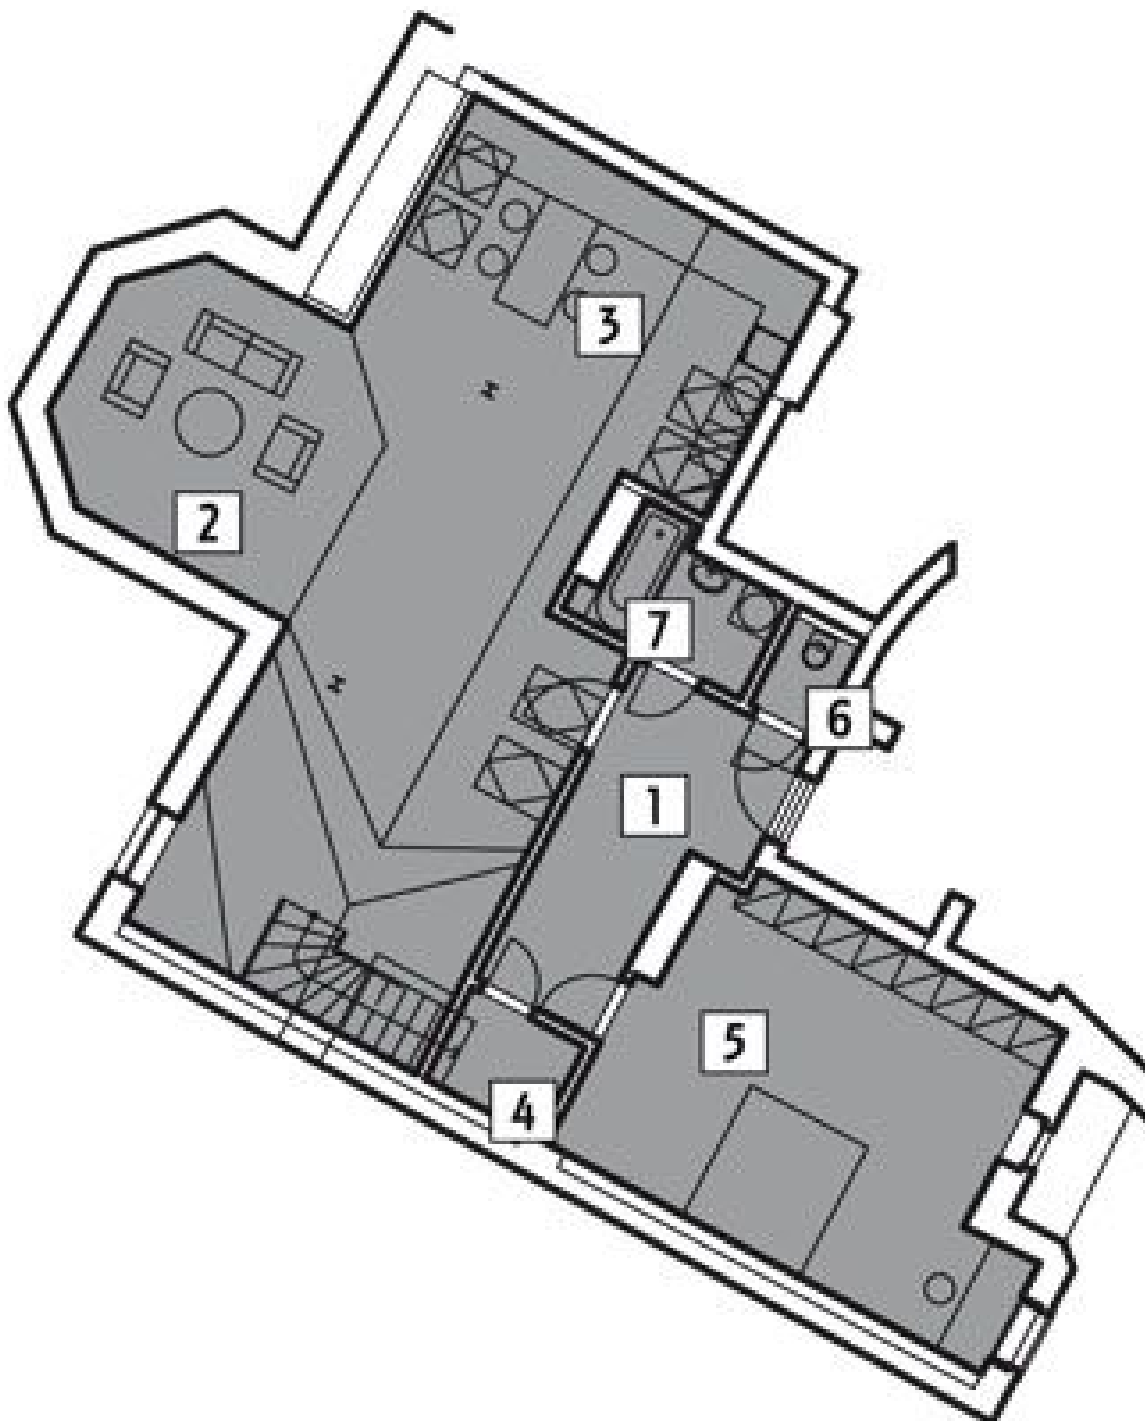

The interior of this duplex apartment on the fourth floor offers an open-plan living room with kitchen and dining area, spacious bedroom, bathroom, separate toilet and utility room. The dominant feature of the apartment is t **he roof terrace with stunning views of the main cathedral.**

For a complete list of available units please contact our office.

The purchase price includes VAT.

Interior 119.19 m² + terrace 60 m² + cellar.

Possibility to rent a parking place in a garage situated two minutes away from the building.

* Area of the unit according to the Civil Code. The area consists of the sum total area of the entire unit bounded by perimeter walls.

Apartment One-bedroom (2+kk)

Sold

119 m², Brno-město, Brno - střed, Biskupská