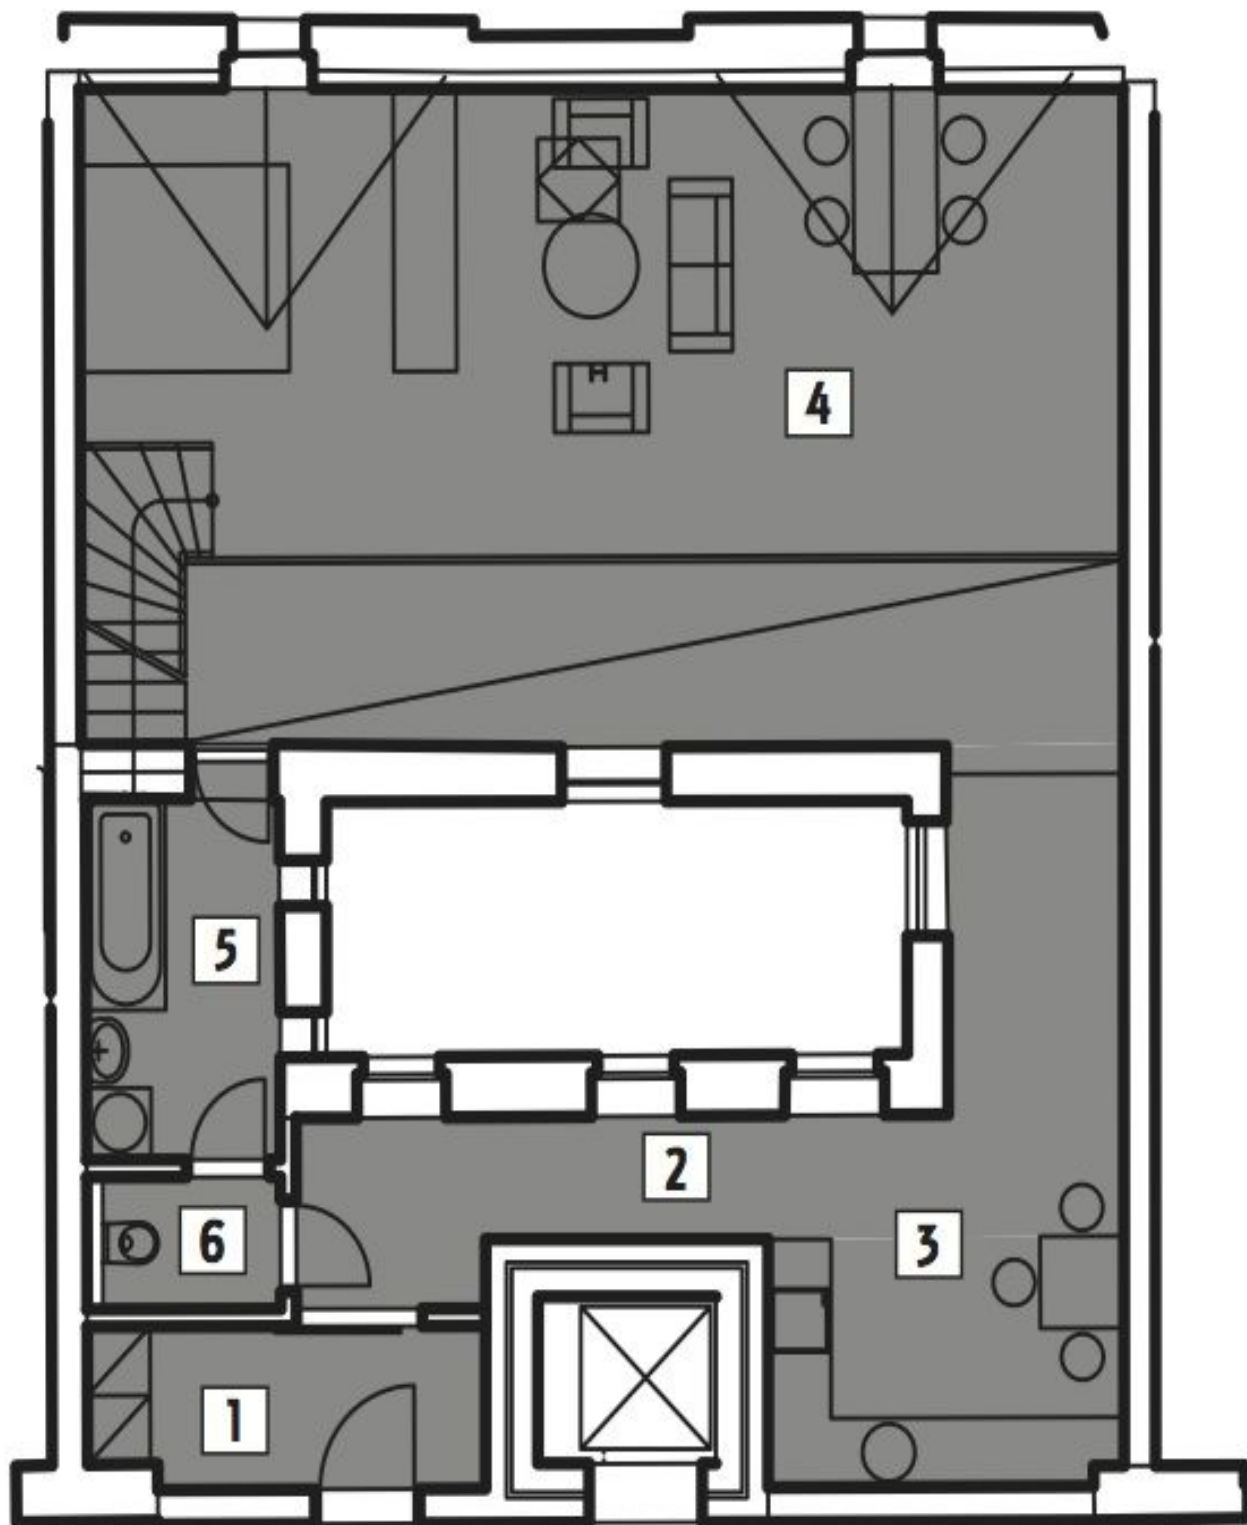

Apartment Studio (1+kk)

108 m², Brno-město, Brno - střed, Biskupská

Sold