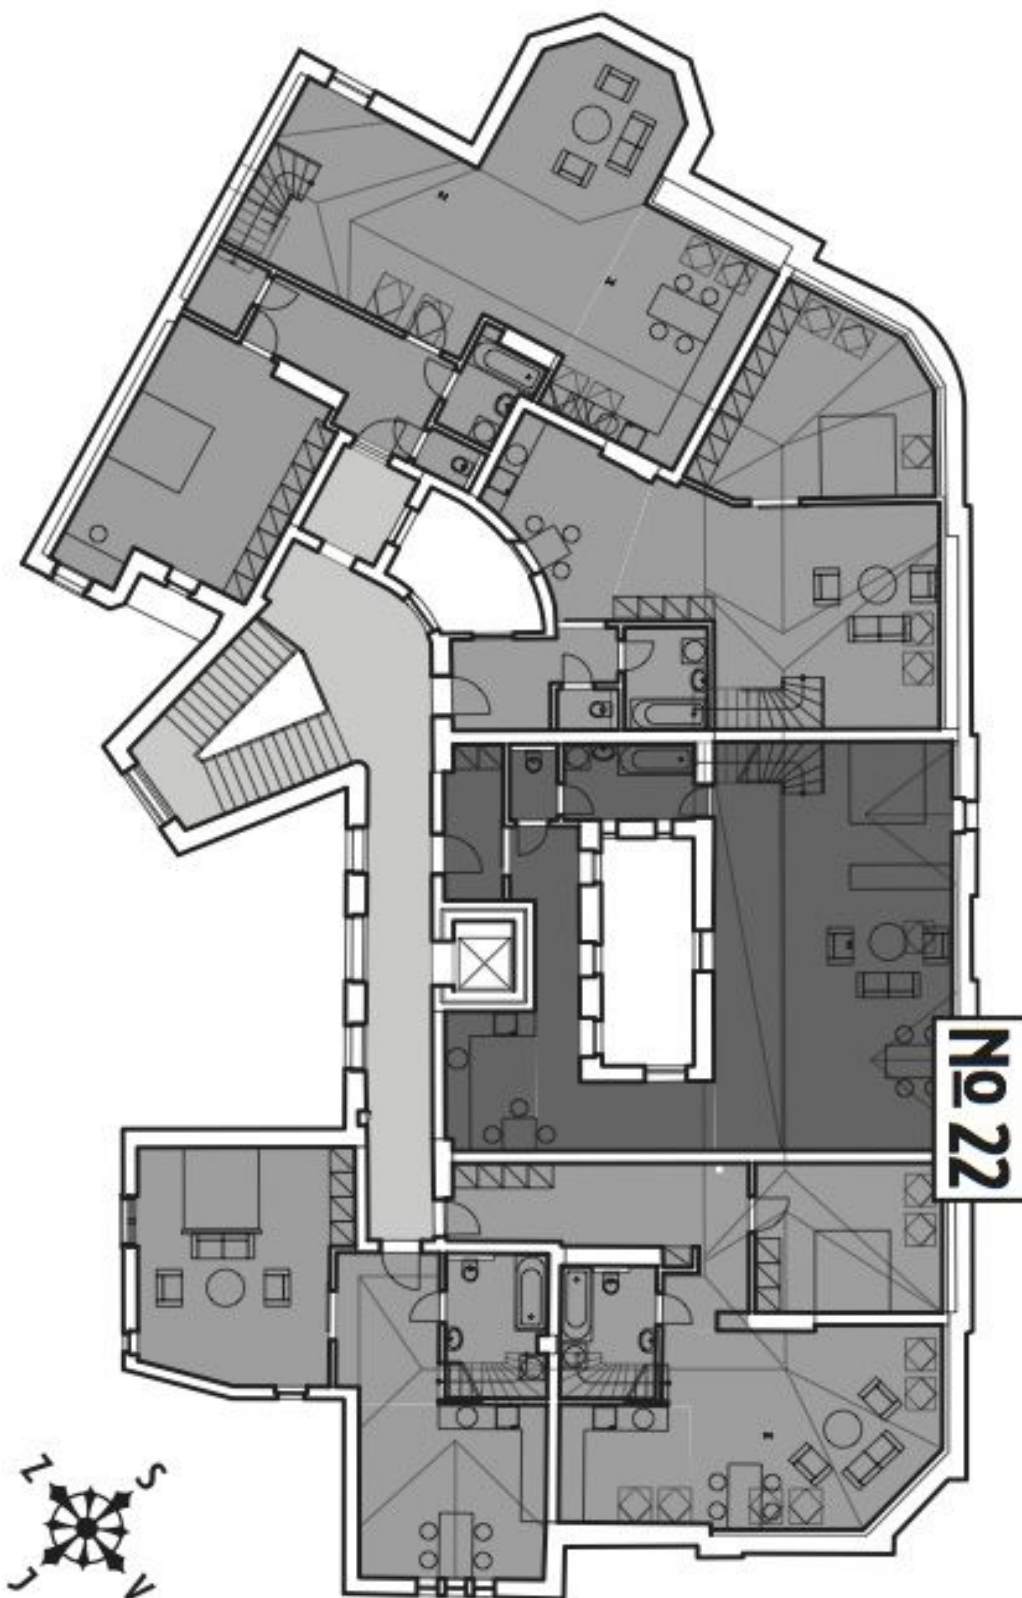

The interior of this studio apartment on the fourth floor offers an open-plan living room with kitchen, dining area and sleeping zone, bathroom with bathtub, separate toilet and hall. The dominant feature of the apartment is **the roof terrace with stunning views of the cathedral.**

## Apartment Studio (1+kk)

108 m<sup>2</sup>, Brno-město, Brno - střed, Biskupská

Sold