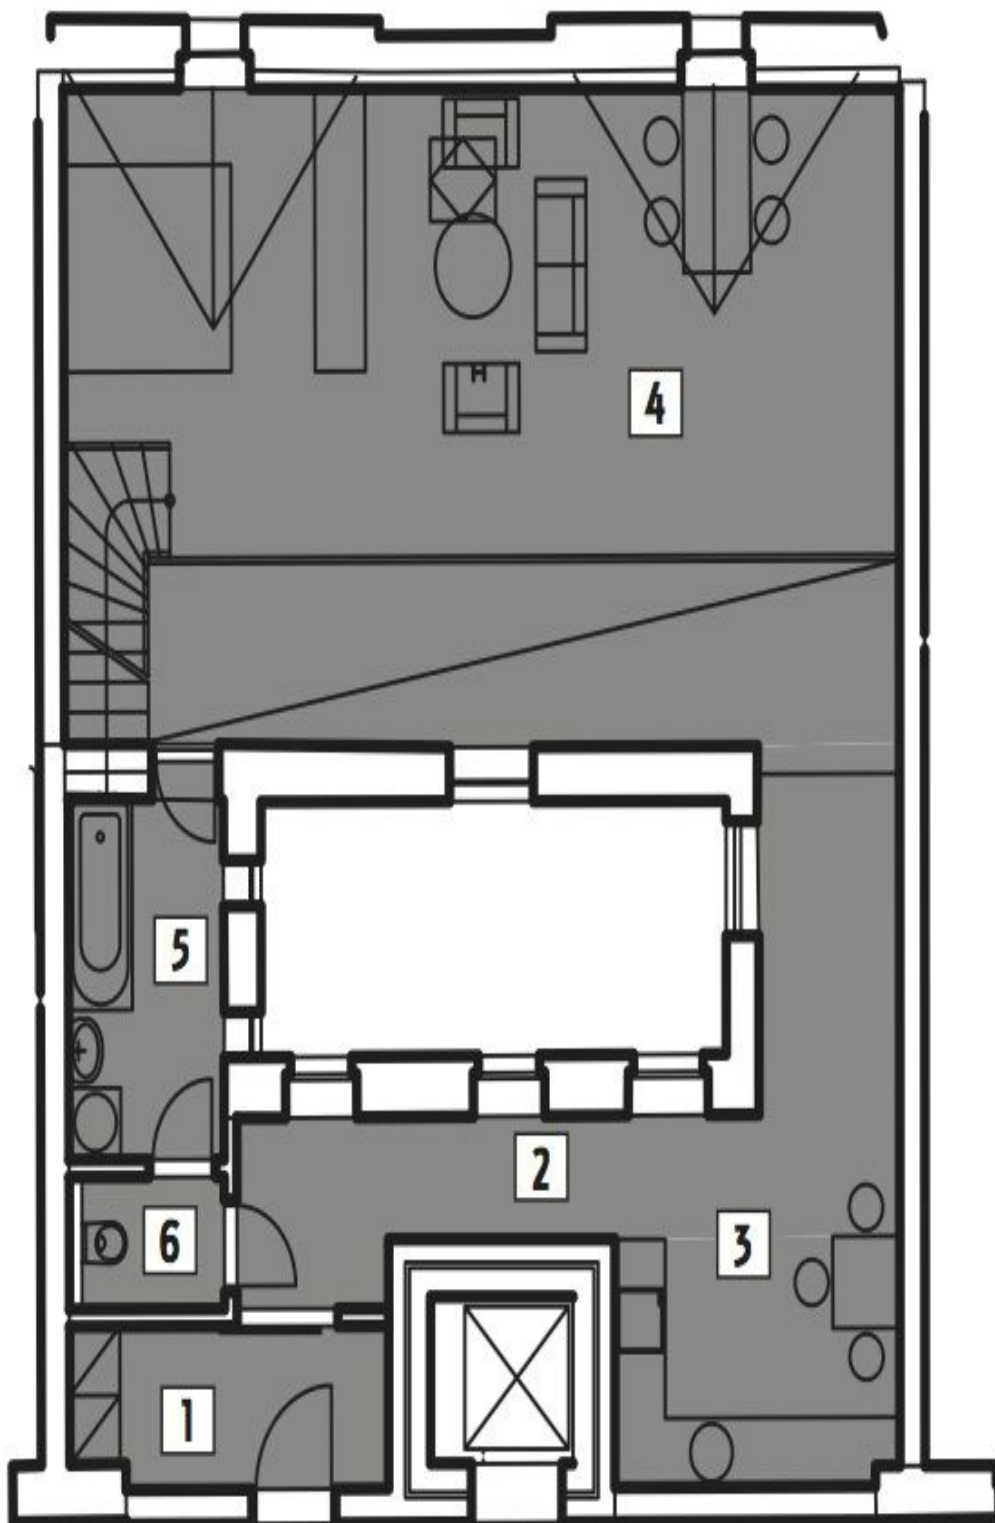

Apartment Studio (1+kk)

108 m², Brno, Brno - střed, Biskupská

Sold