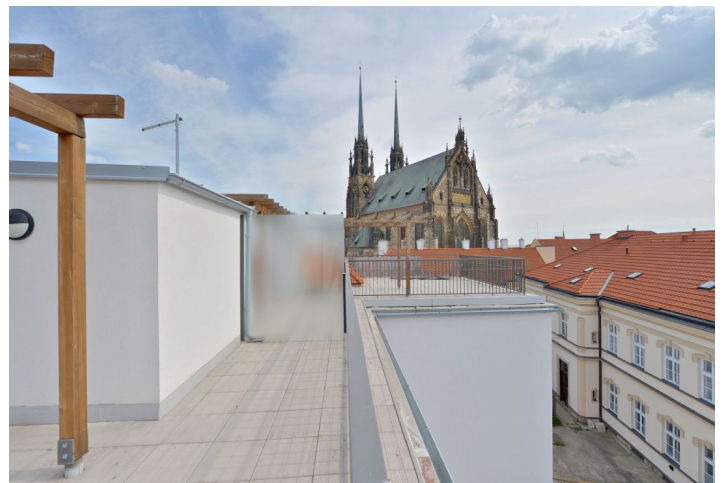

Apartment Studio (1+kk)

Sold

108 m², Brno, Brno - střed, Biskupská