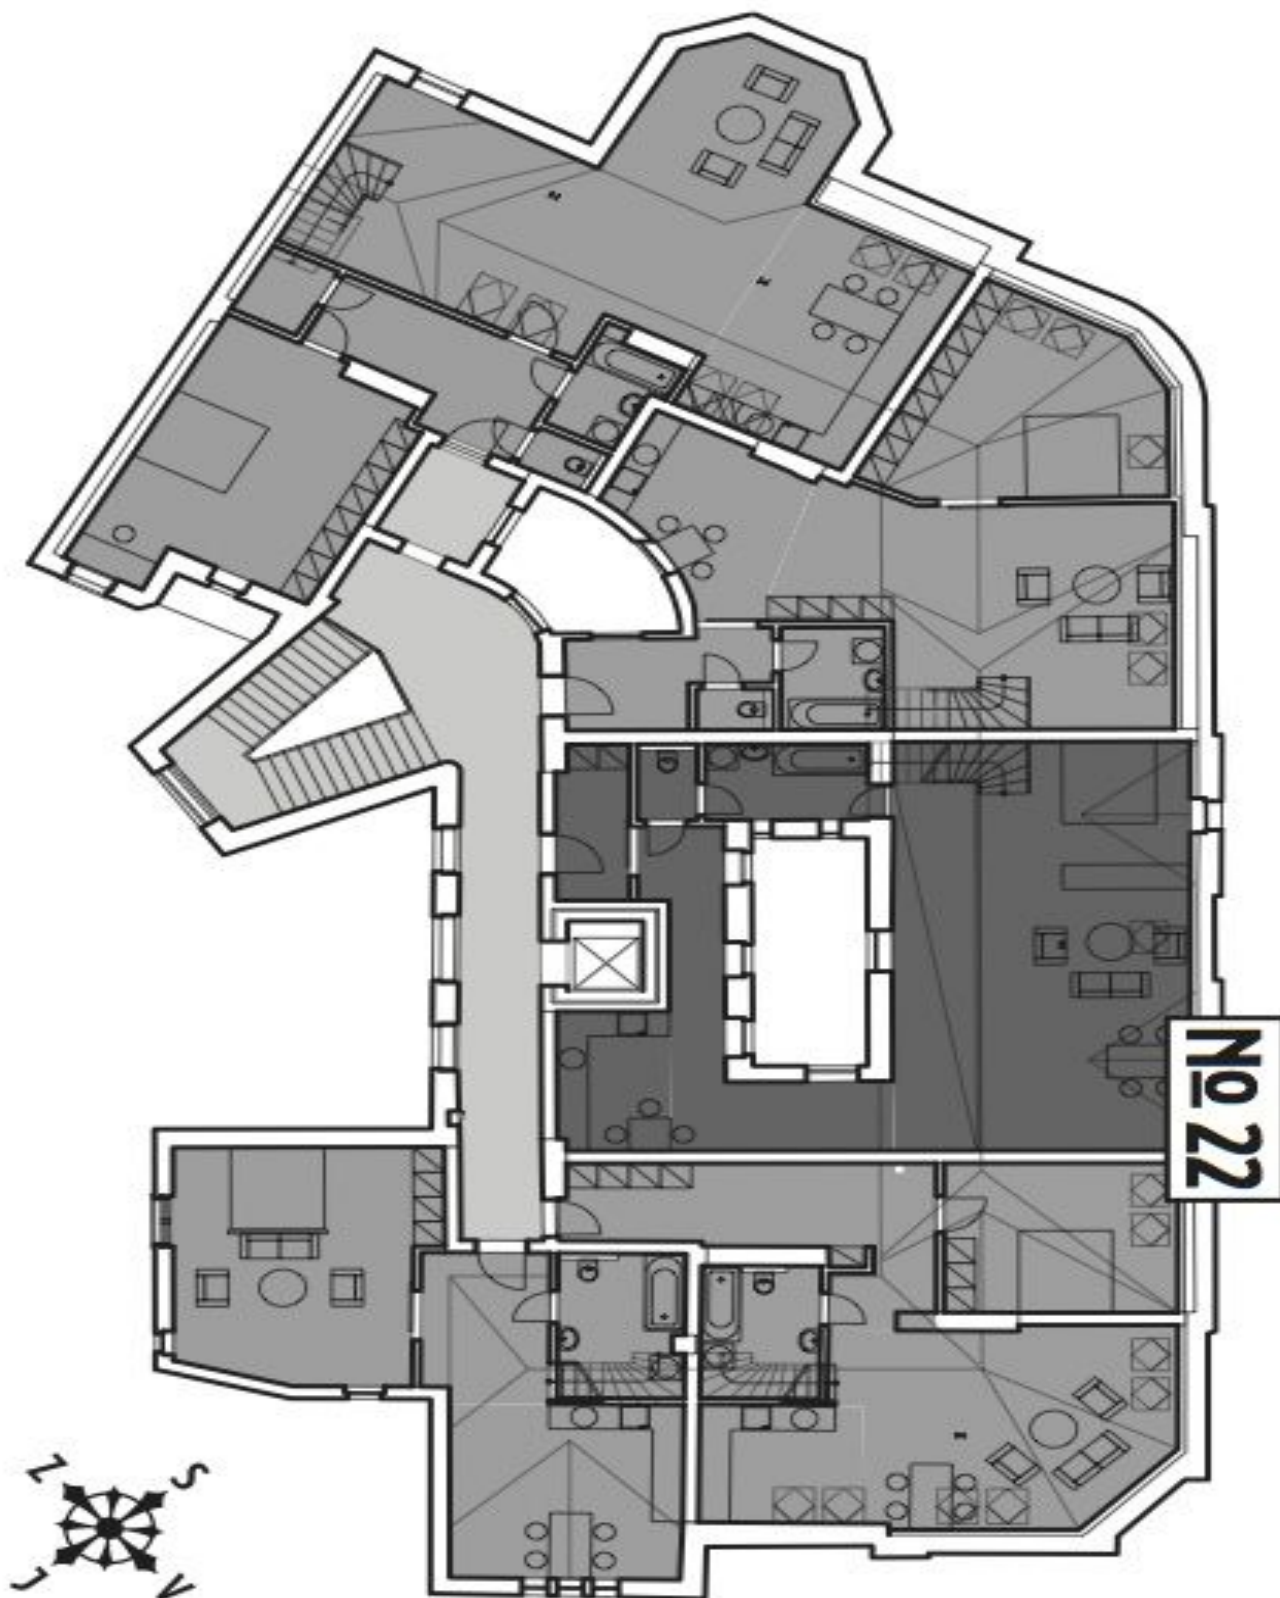

The interior of this studio apartment on the fourth floor offers an open-plan living room with kitchen, dining area and sleeping zone, bathroom with bathtub, separate toilet and hall. The dominant feature of the apartment is **the roof terrace with stunning views of the cathedral.**

* Area of the unit according to the Civil Code. The area consists of the sum total area of the entire unit bounded by perimeter walls.

Apartment Studio (1+kk)

108 m², Brno-město, Brno - střed, Biskupská

Sold

Apartment Studio (1+kk)

108 m², Brno-město, Brno - střed, Biskupská

Sold

Apartment Studio (1+kk)

Sold

108 m², Brno-město, Brno - střed, Biskupská

Apartment Studio (1+kk)

108 m², Brno-město, Brno - střed, Biskupská

Sold