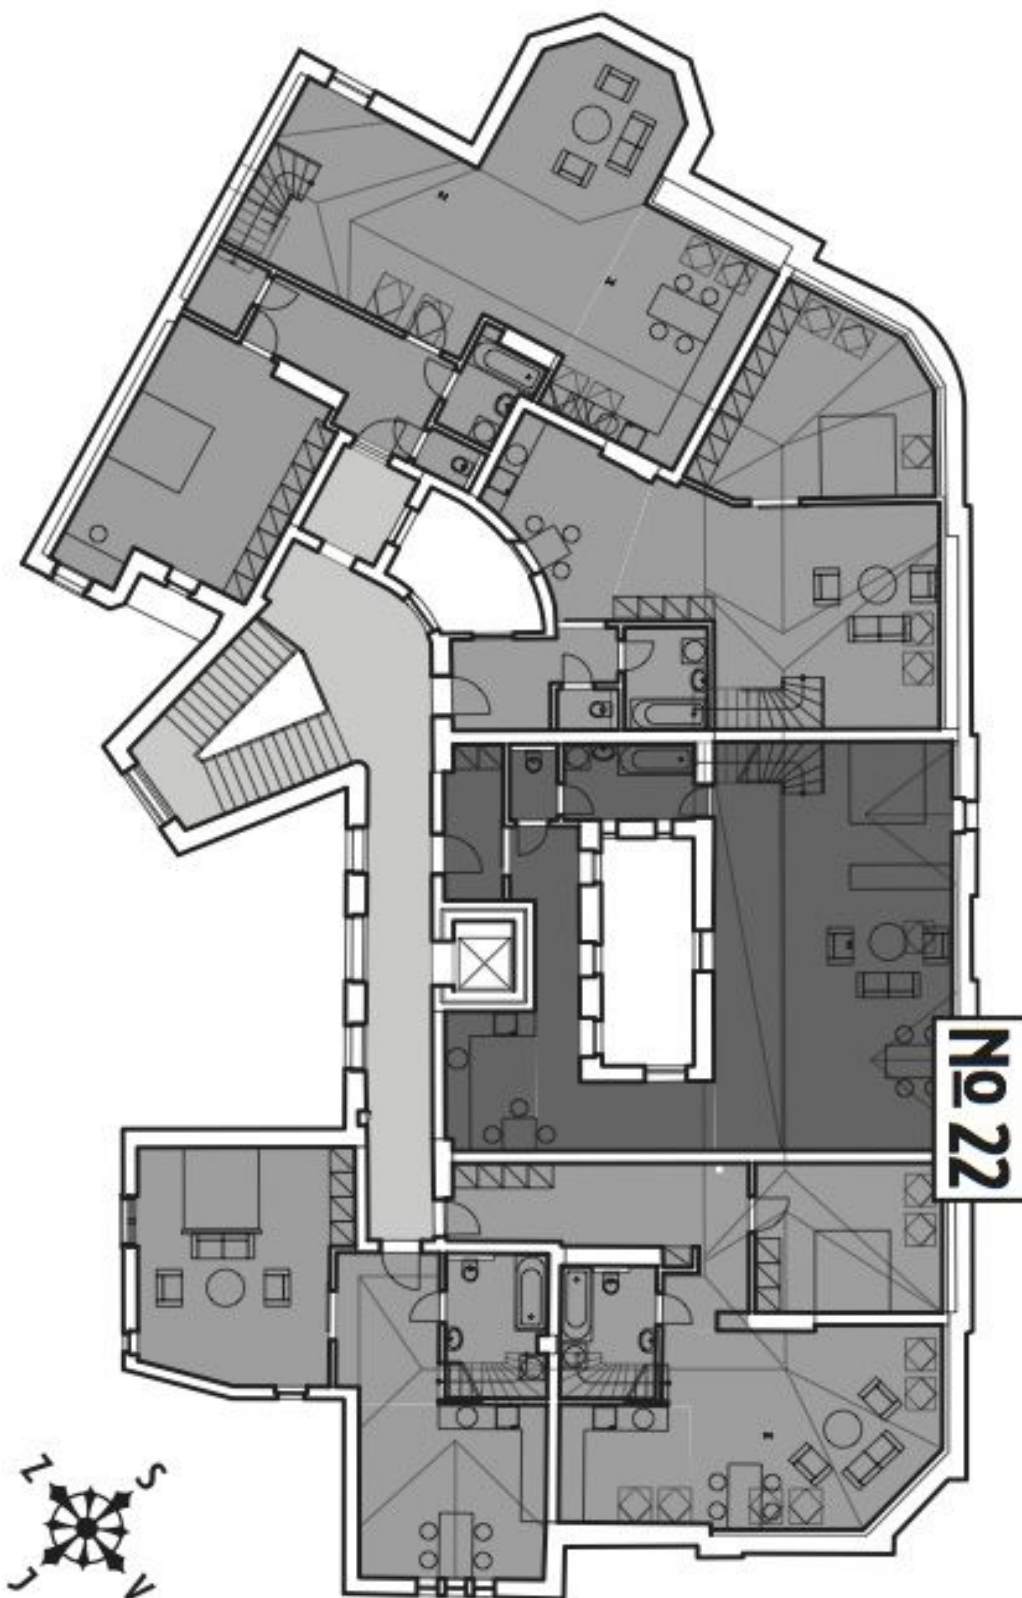

The interior of this studio apartment on the fourth floor offers an open-plan living room with kitchen, dining area and sleeping zone, bathroom with bathtub, separate toilet and hall. The dominant feature of the apartment is **the roof terrace with stunning views of the cathedral.**

## Apartment Studio (1+kk)

108 m<sup>2</sup>, Brno, Brno - střed, Biskupská

Sold