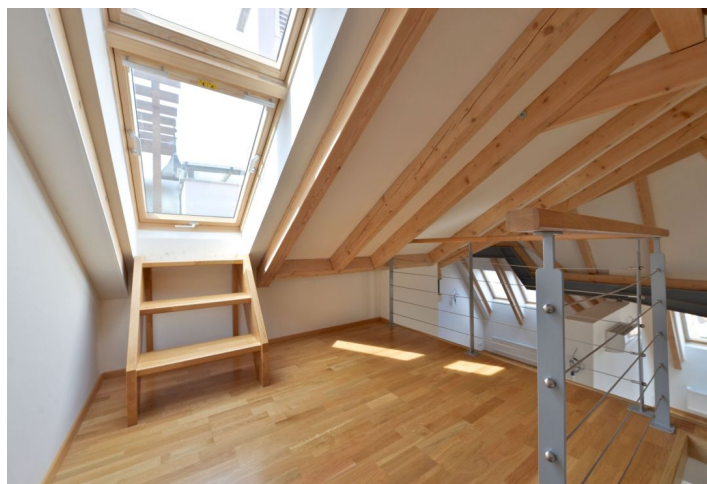

Apartment One-bedroom (2+kk)

Sold

79 m², Brno-město, Brno - střed, Biskupská