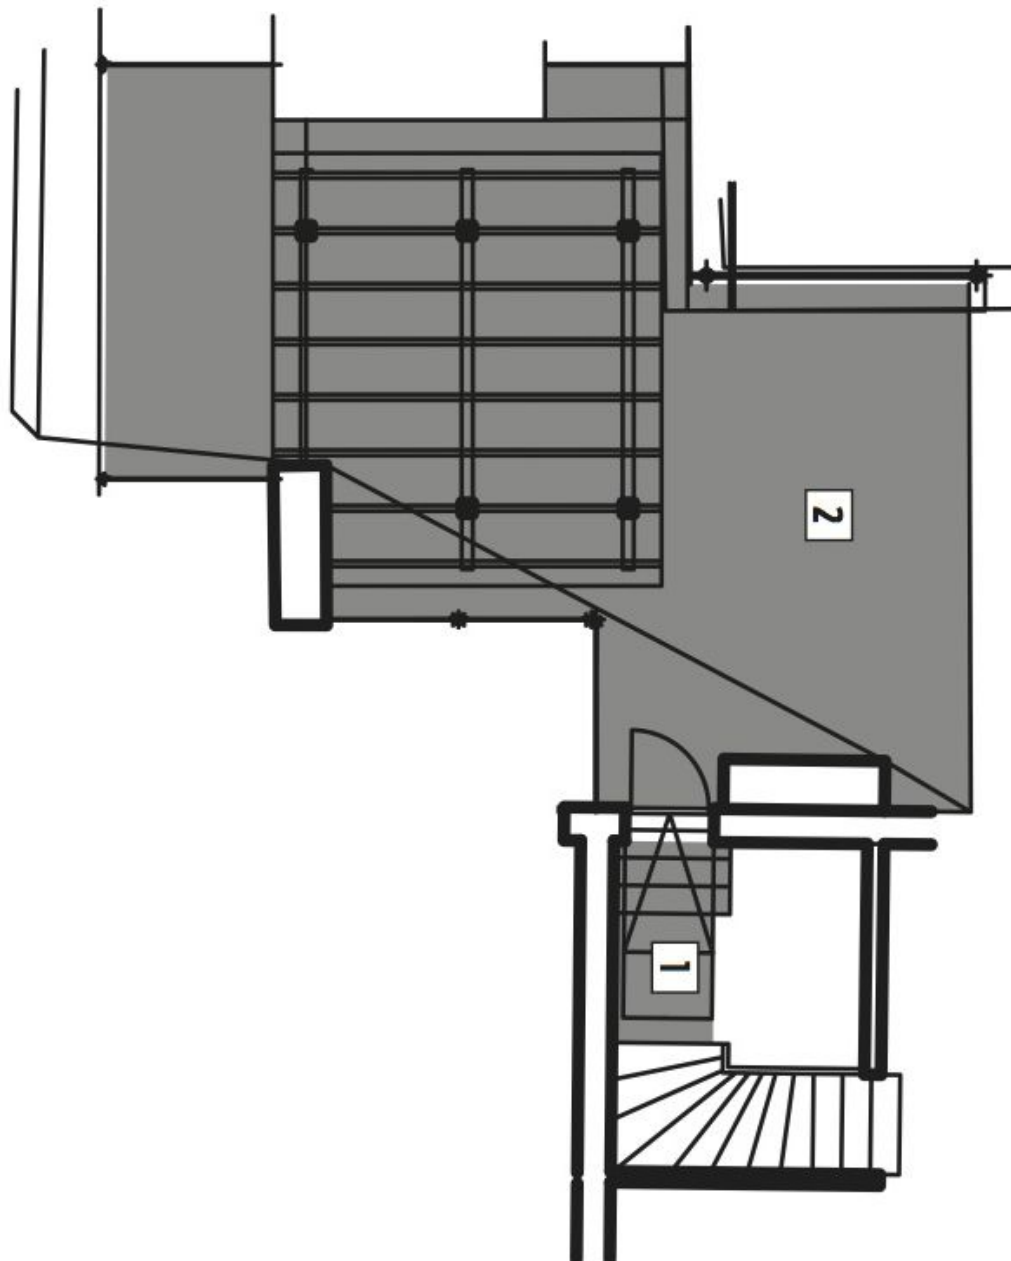

The interior of this apartment on the fourth floor offers an open-plan living room with kitchen and dining area, bedroom, bathroom with bathtub and toilet, and a central hall. The dominant feature of the apartment is **the roof terrace with stunning views of the cathedral.**

For a complete list of available units please contact our office.

Interior 74.14 m² + terrace 35.71 m² + cellar.

Possibility to rent a parking place in a garage situated two minutes away from the building.

Apartment One-bedroom (2+kk)

79 m², Brno-město, Brno - střed, Biskupská

Sold

Apartment One-bedroom (2+kk)

Sold

79 m², Brno-město, Brno - střed, Biskupská

Apartment One-bedroom (2+kk)

79 m², Brno-město, Brno - střed, Biskupská