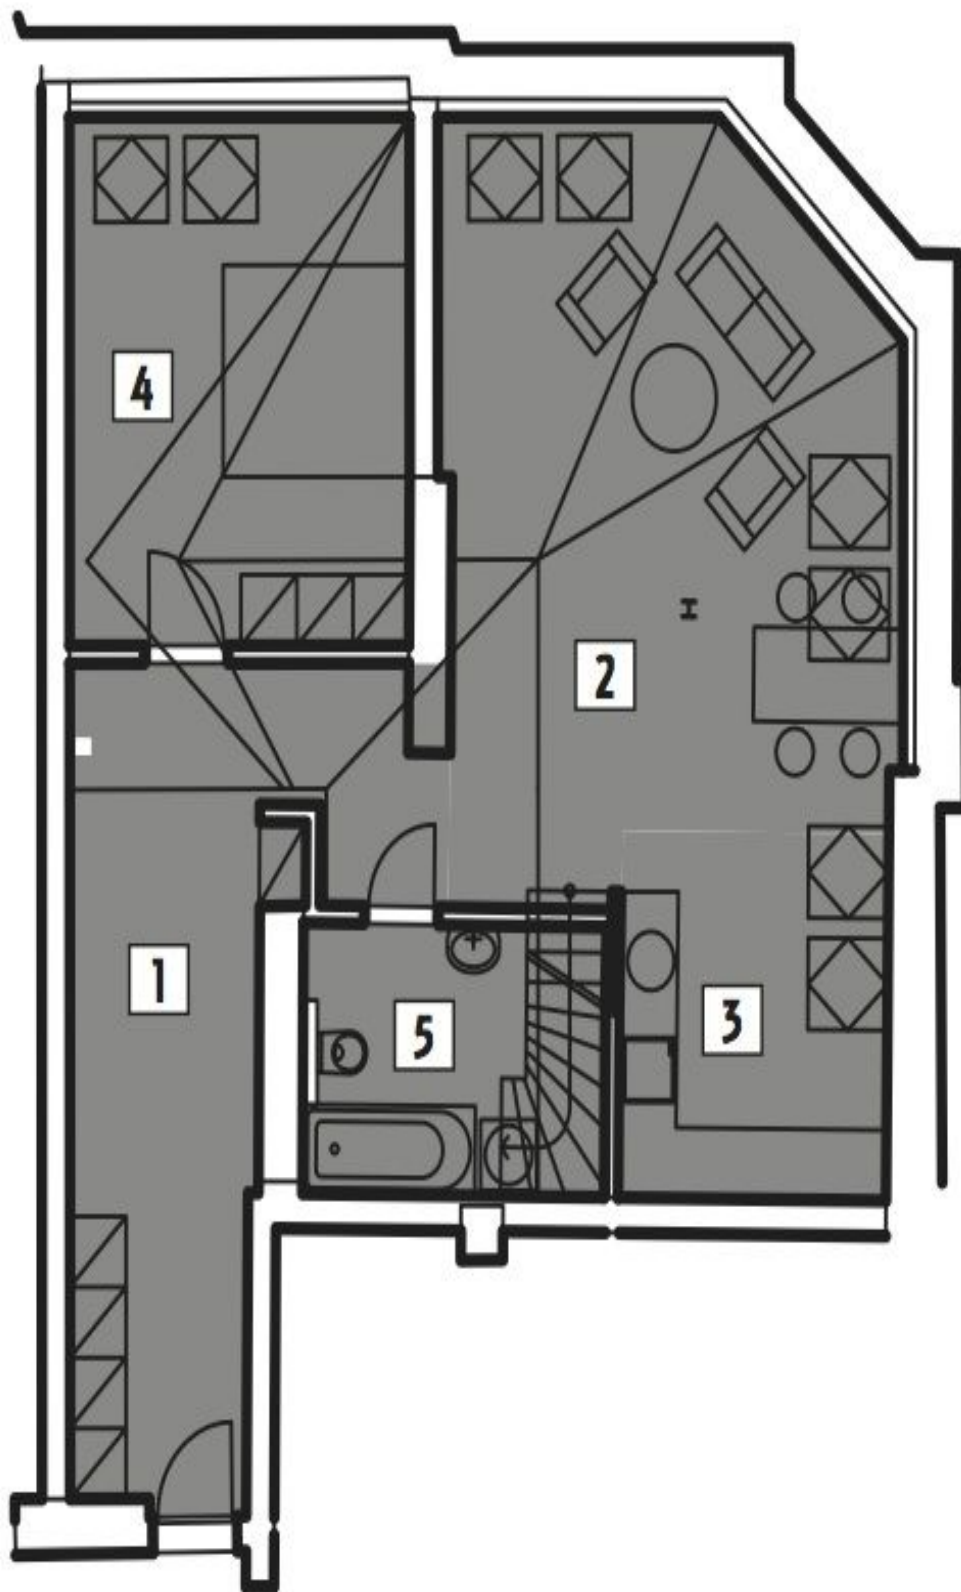

The interior of this apartment on the fourth floor offers an open-plan living room with kitchen and dining area, bedroom, bathroom with bathtub and toilet, and a central hall. The dominant feature of the apartment is **the roof terrace with stunning views of the cathedral.**

For a complete list of available units please contact our office.

Interior 74.14 m² + terrace 35.71 m² + cellar.

Possibility to rent a parking place in a garage situated two minutes away from the building.

* Area of the unit according to the Civil Code. The area consists of the sum total area of the entire unit bounded by perimeter walls.

Apartment One-bedroom (2+kk)

Sold

79 m², Brno-město, Brno - střed, Biskupská