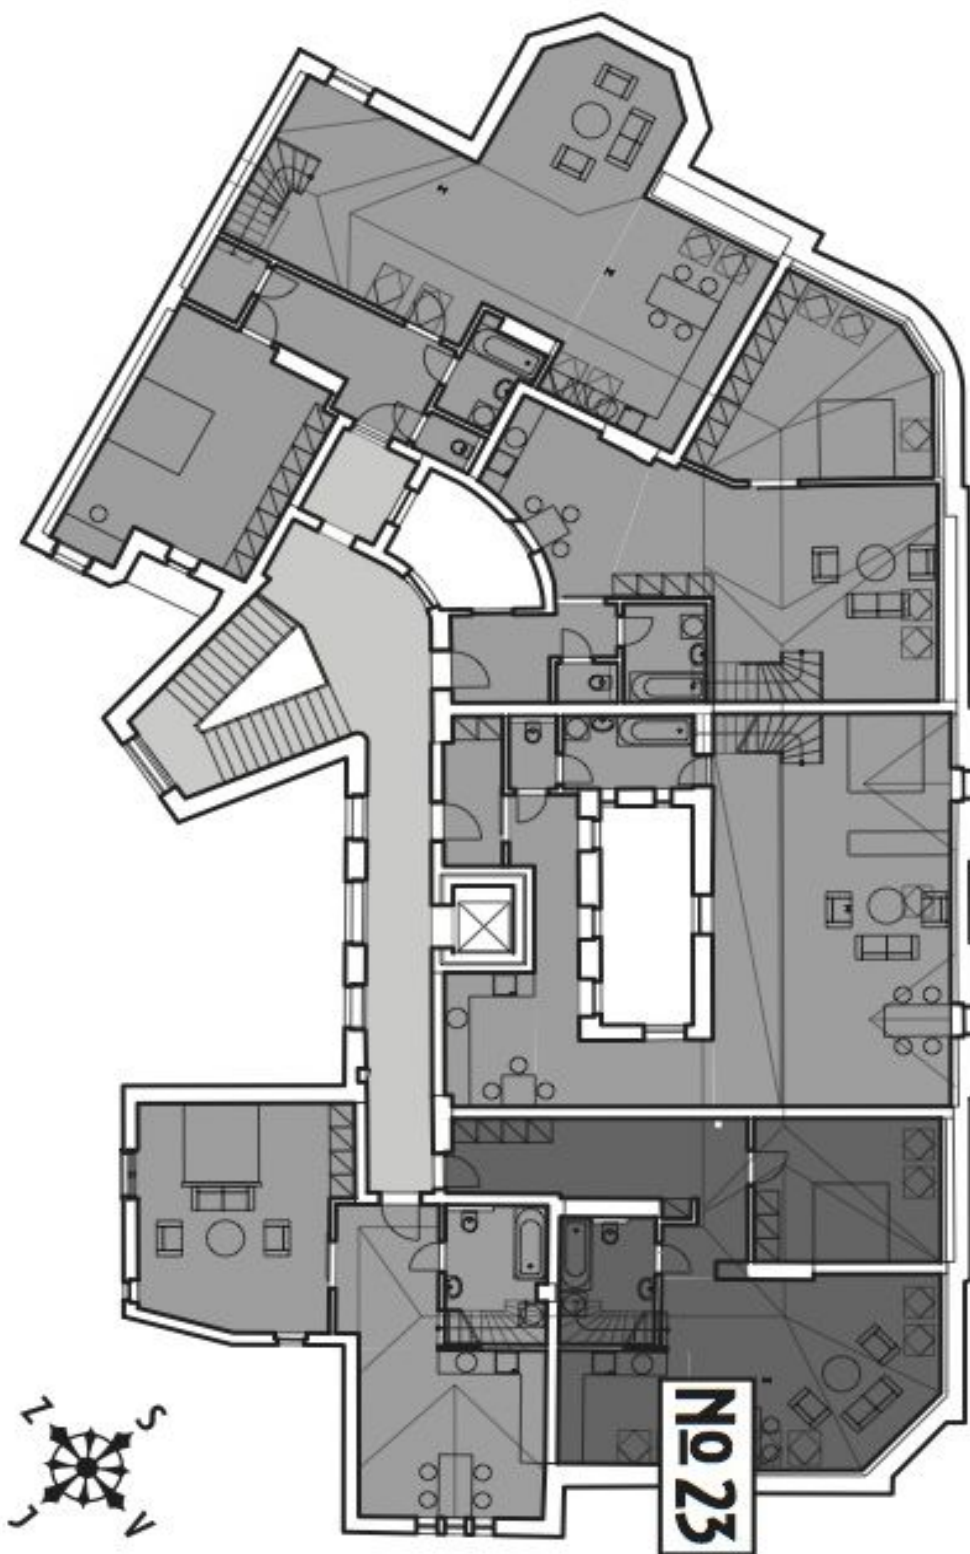

Apartment One-bedroom (2+kk)

79 m², Brno-město, Brno - střed, Biskupská

Sold