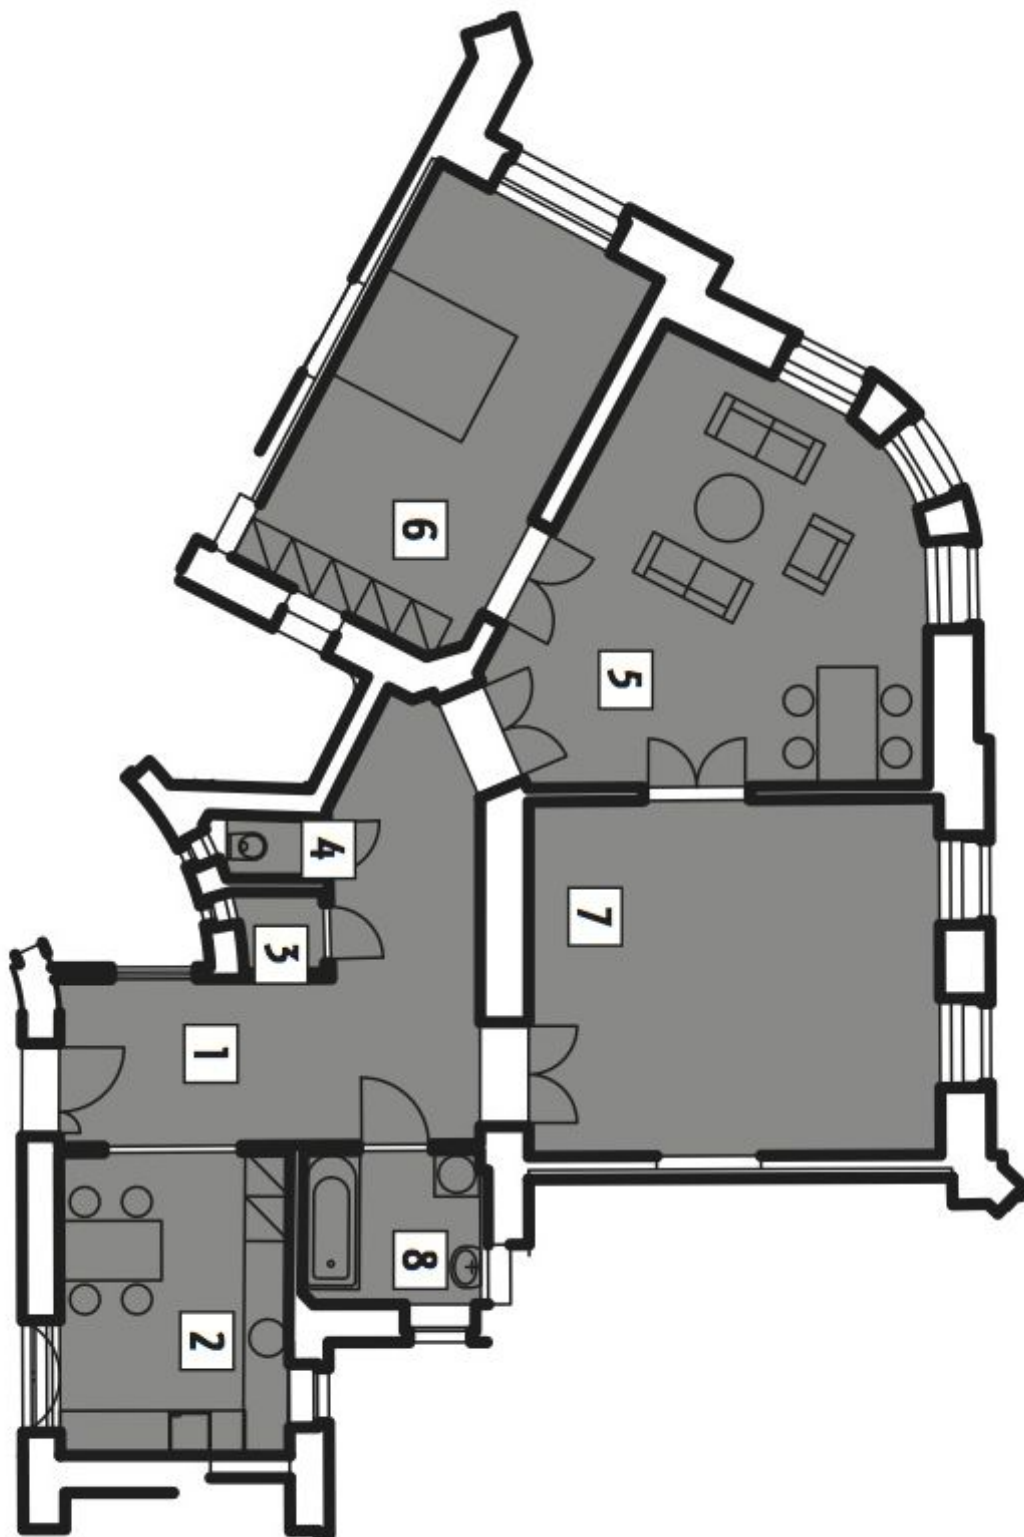

The interior of this apartment on the first floor offers a living room, from which we can access both of the 2 bedrooms, kitchen, bathroom with bathtub, separate toilet, storage room and entrance hall.

**For a complete list of available units please contact our office.**

The purchase price includes VAT.

Interior 113.22 m<sup>2</sup> + cellar.

Possibility to rent a parking place in a garage situated two minutes away from the building.

\* Area of the unit according to the Civil Code. The area consists of the sum total area of the entire unit bounded by perimeter walls.

## Apartment Two-bedroom (3+1)

113 m<sup>2</sup>, Brno-město, Brno - střed, Biskupská

Sold