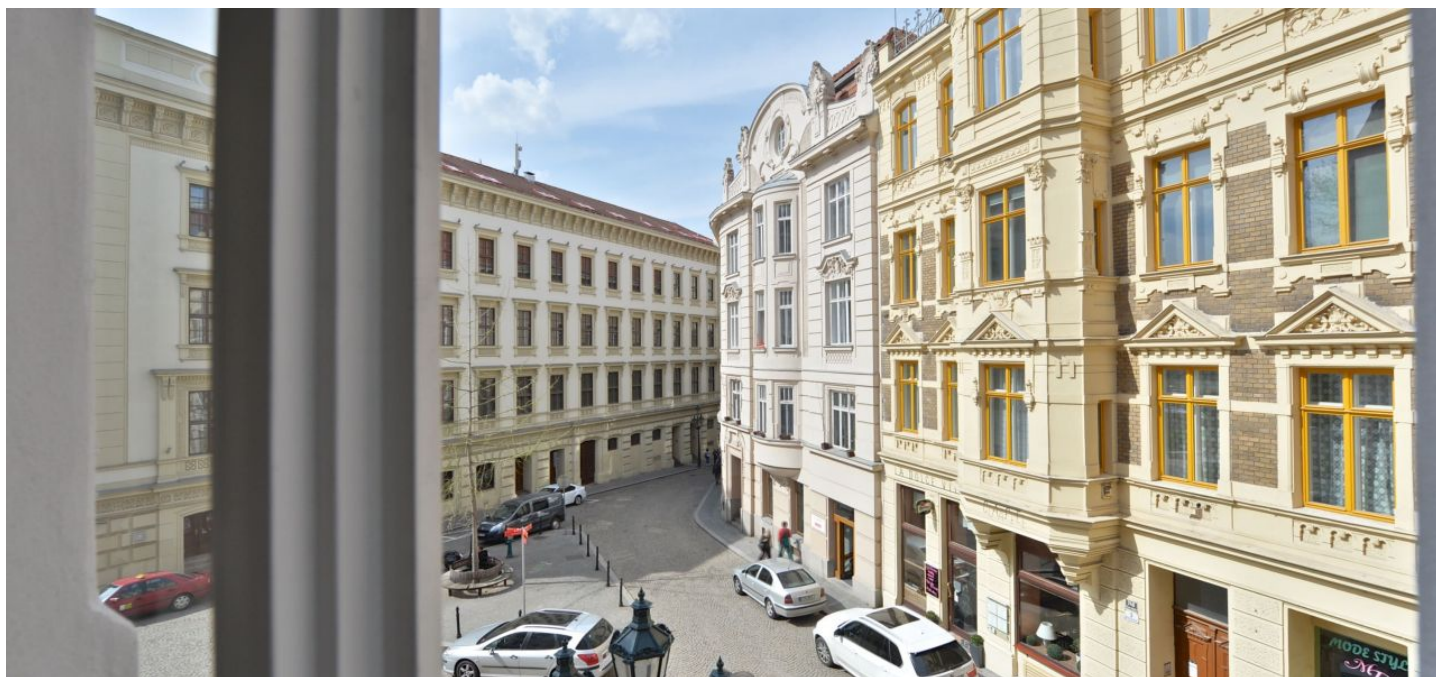

## Apartment Two-bedroom (3+1)

Sold

113 m<sup>2</sup>, Brno-město, Brno - střed, Biskupská

## Apartment Two-bedroom (3+1)

**Sold**113 m<sup>2</sup>, Brno-město, Brno - střed, Biskupská

Total area	113 m <sup>2</sup>
Parking	Yes
Cellar	Yes
PENB	G
Reference number	19235

Unique opportunity to live in an Art Nouveau residence in the heart of Brno with views of the Katedrála sv. Petra a Pavla cathedral and Spilberk Castle. A complete and sensitive reconstruction, which took place in 2013 under strict supervision of the Heritage Institute, created 24 residential units that retain the elegance of the historic house.

The residence, where the actor, writer and director **Hugo Haas** previously lived, offers the opportunity to purchase apartments on different floors and of different layouts from one-bedroom to two-bedroom.

One of the biggest advantages of the building is its exclusive location that boasts the unique atmosphere of **old Brno**. Next to the Cathedral and Spilberk Castle, you can find the best Brno cafes and restaurants, the Reduta and Husa na provázku theaters, and a cinema in the Velky Spalicek shopping center. A tram stop with connections to major public transport nodes is just around the corner.