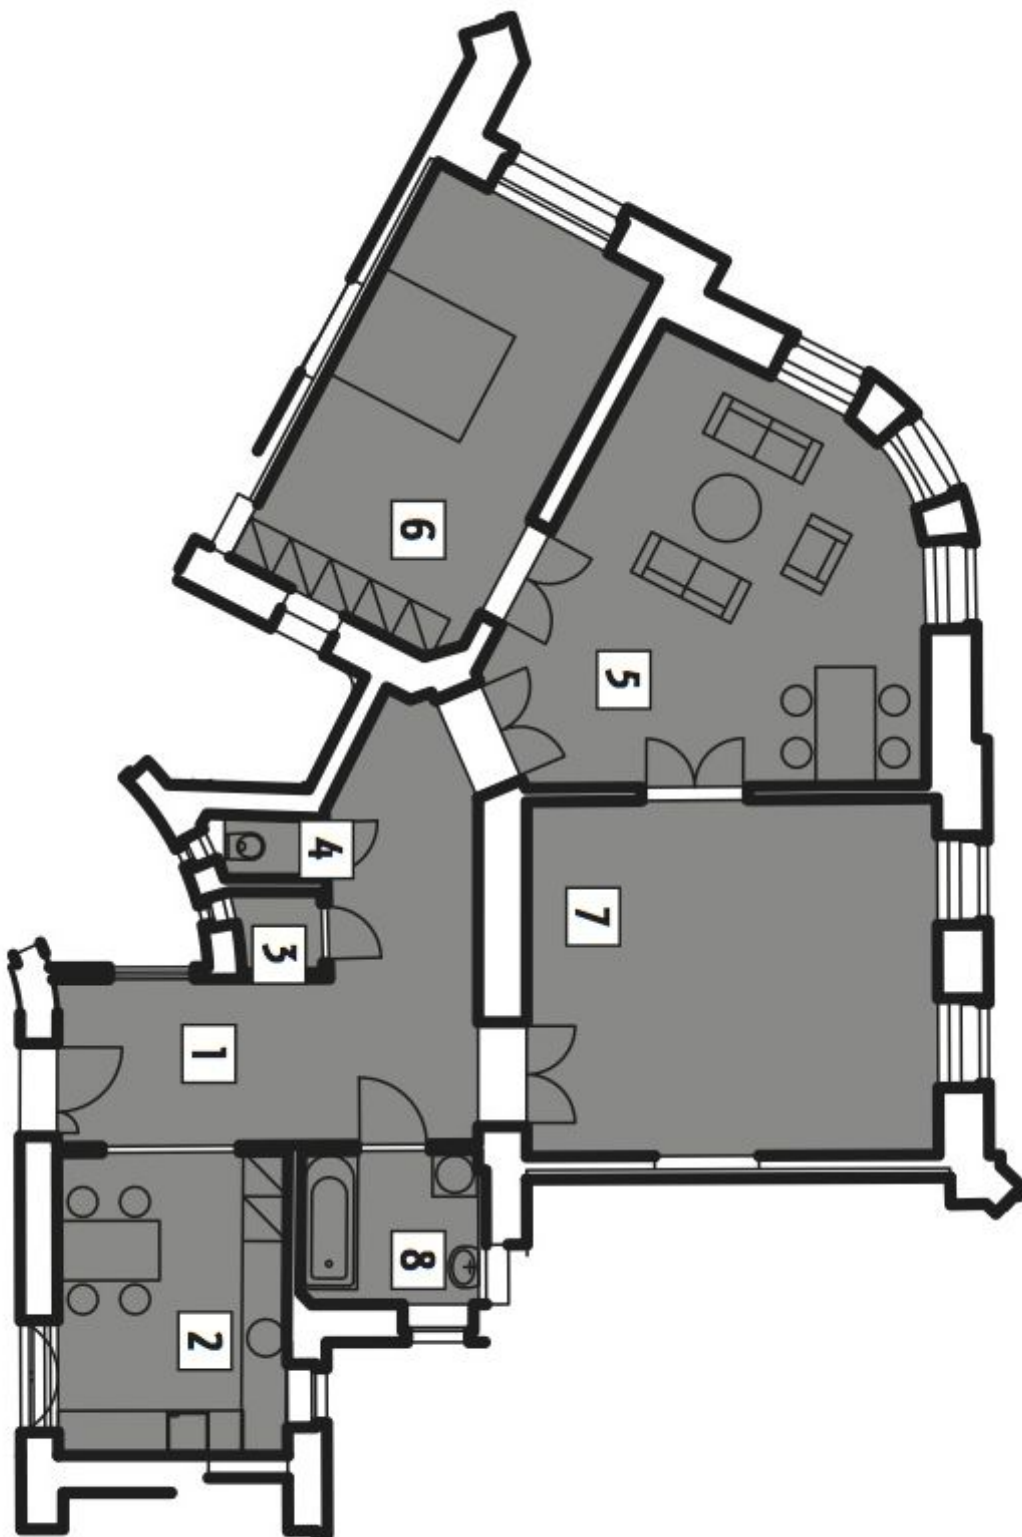

The interior of this apartment on the first floor offers a living room, from which we can access both of the 2 bedrooms, kitchen, bathroom with bathtub, separate toilet, storage room and entrance hall.

**For a complete list of available units please contact our office.**

The purchase price includes VAT.

Interior 113.22 m<sup>2</sup> + cellar.

Possibility to rent a parking place in a garage situated two minutes away from the building.

\* Area of the unit according to the Civil Code. The area consists of the sum total area of the entire unit bounded by perimeter walls.

## Apartment Two-bedroom (3+1)

113 m<sup>2</sup>, Brno-město, Brno - střed, Biskupská

Sold